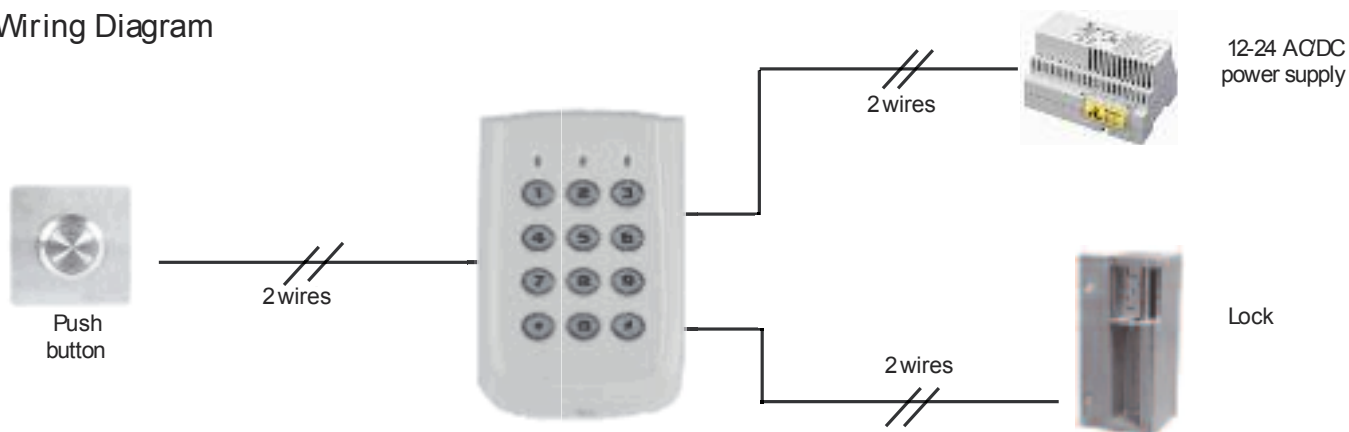

Wiring Diagram

Included with the product:

- 3 pegs, and 3 screws with assembly tool
- User manual
- 1 Transil