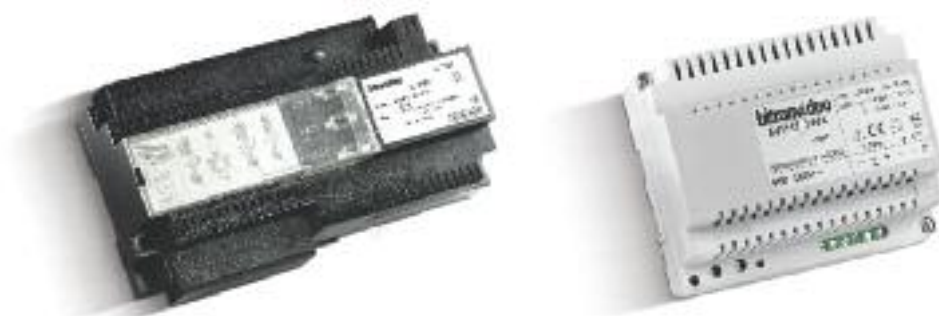

Psu's, door entry accessories and switchboards

As well as the standard control equipment, we have a range of accessories and modifications to enable additional features over and above standard door entry functions.

code	description
Power Supplies	
AN1299	12v AC transformer PSU-Acc
AV1142	A3000 audio PSU with tone generator for floor call (14.5v AC & 8v DC outputs)
AK5053	PSU for audio/video systems and intercom systems with AK5343 relay AN1349
	PSU for audio systems with intercom - integrated relay
AV7362	Video PSU with supplementary integrated services relay
AN5498	PSU for additional monitor
AV2900/303	Video PSU with lock output relay
AN9326	Auxiliary PSU for AV7362 where remote camera is used
AV4161/102	Video PSU for 2 wire video kits
AV4179/101	PSU for 5 wire video kits
AN1364	14.5v AC transformer for Eurobus systems/concierge switchboard
AN9680	AD80 PSU for MDK systems
AN7429	A700 MDK PSU for switchboard and supplementary digital inputs