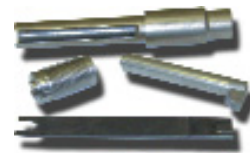

SHOTGUN PRIMER ADAPTER
AC1671 PRE-2000 BOLT-ACTION $33.95
AC1672 PRE-2000 ECLIPSE $33.95 • AC1673 PRE-2001 ECLIPSE HUNTER $13.95
AC1674A PRE-2000 STAG HORN $33.95
Increases the amount of flash to the powder charge and is the most reliable in foul weather conditions. For 209 Primers.