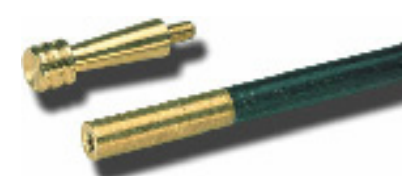

FIBERGLASS RAMROD
AC1472 / AC1473 / AC1474 $12.75

Flexibility to bend without breaking. Three foot length for you to custom fit. 11/32" diameter. 10-32 threads.