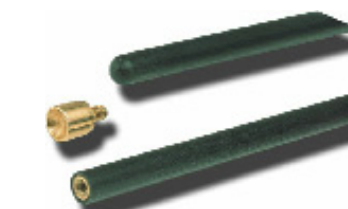

TROPHY RAMROD™
AC1531UNIV. $12.25 AC1534 24" BARREL $9.95
AC1535 28" BARREL $9.95 AC1536 26" BARREL $9.95

Five times stronger, non-abrasive ramrods are not affected by water, oil, alcohol, salt, or most acids.