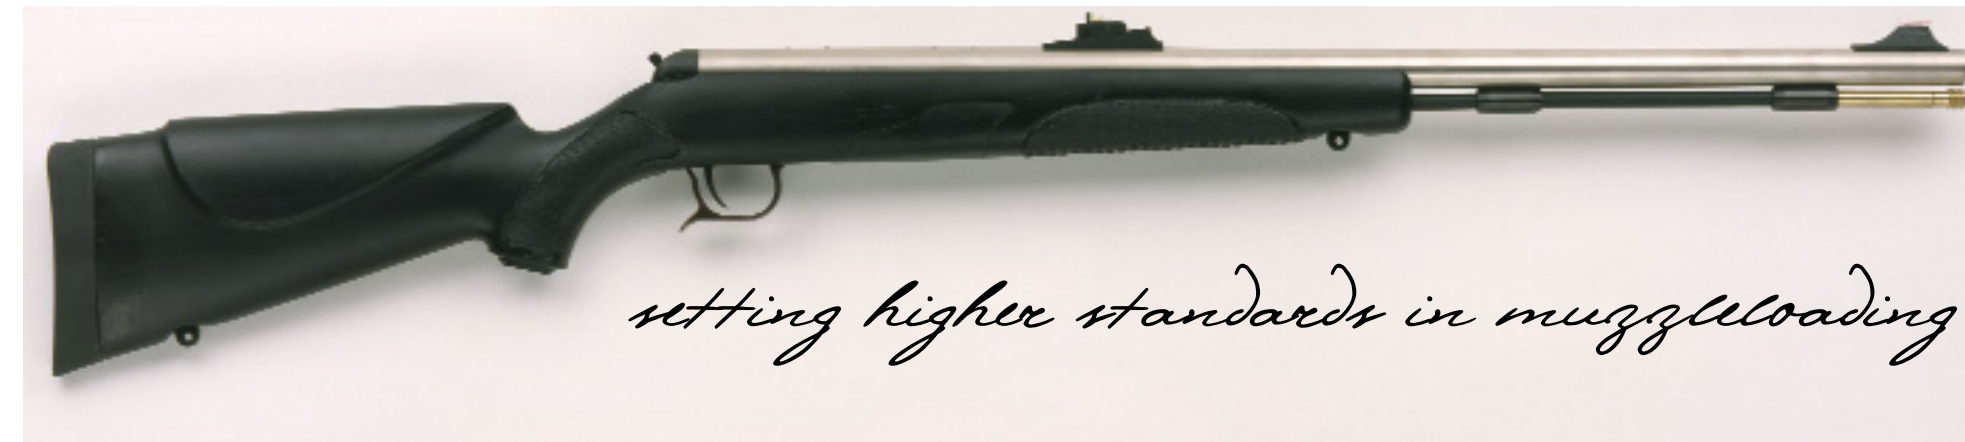

KODIAK™ 209 MAGNUM PIVOT BLOCK ACTION

The Kodiak™ 209 Magnum, a revolutionary new series of Pivot Block Action design (patent pending) In-Lines, will fill the huge void in the market for performance oriented falling block-type actions at an affordable price. Featuring a 209 ignition system that is completely protected from the elements, the Kodiak Magnum does not require the use of a tool to cap and is a snap to clean. The 28" magnum barrel ensures a complete powder burn and provides for increased velocities over shorter barrel lengths. The new sleek looking, ergonomically designed composite stock on the Kodiak Magnum features textured grip panels, integrated sling swivel studs, and has dual retention points for maximum barrel stability. And most importantly, this gun is comfortable to shoulder and a pleasure for right or left-handed hunters to shoot.

SPECIFICATIONS

- 28" Barrel in .45 or .50 Caliber
- 1:28" Rate of Twist
- Blued or Nickel Finish
- Ambidextrous Solid Stock in Black or Mossy Oak Camo
- Illuminator™ Fiber Optic Sights
- Stainless Steel 209 Breech Plug
- 7.5 lbs. Total Weight
- Super Absorbent CrushZone™ Recoil Pad
- Drilled and Tapped for Scope Mounts
- Lifetime Warranty

CVA Pro-Staff member Billy Adams didn't need to venture far from his home in Virginia for a trophy during the 2003 Muzzleloader season. Hard hunting paid off with a record buck for the trophy wall back home.

.45 CALIBER

PR4703N • $329.95
Mossy Oak Camo / Nickel Barrel

PR4703 • $309.95
Mossy Oak Camo / Blued Barrel

PR4701N • $289.95
Black / Nickel Barrel

PR4701 • $259.95
Black / Blued Barrel

.50 CALIBER

PR4702N • $329.95
Mossy Oak Camo / Nickel Barrel

PR4702 • $309.95
Mossy Oak Camo / Blued Barrel

PR4700N • $289.95
Black / Nickel Barrel

PR4700 • $259.95
Black / Blued Barrel