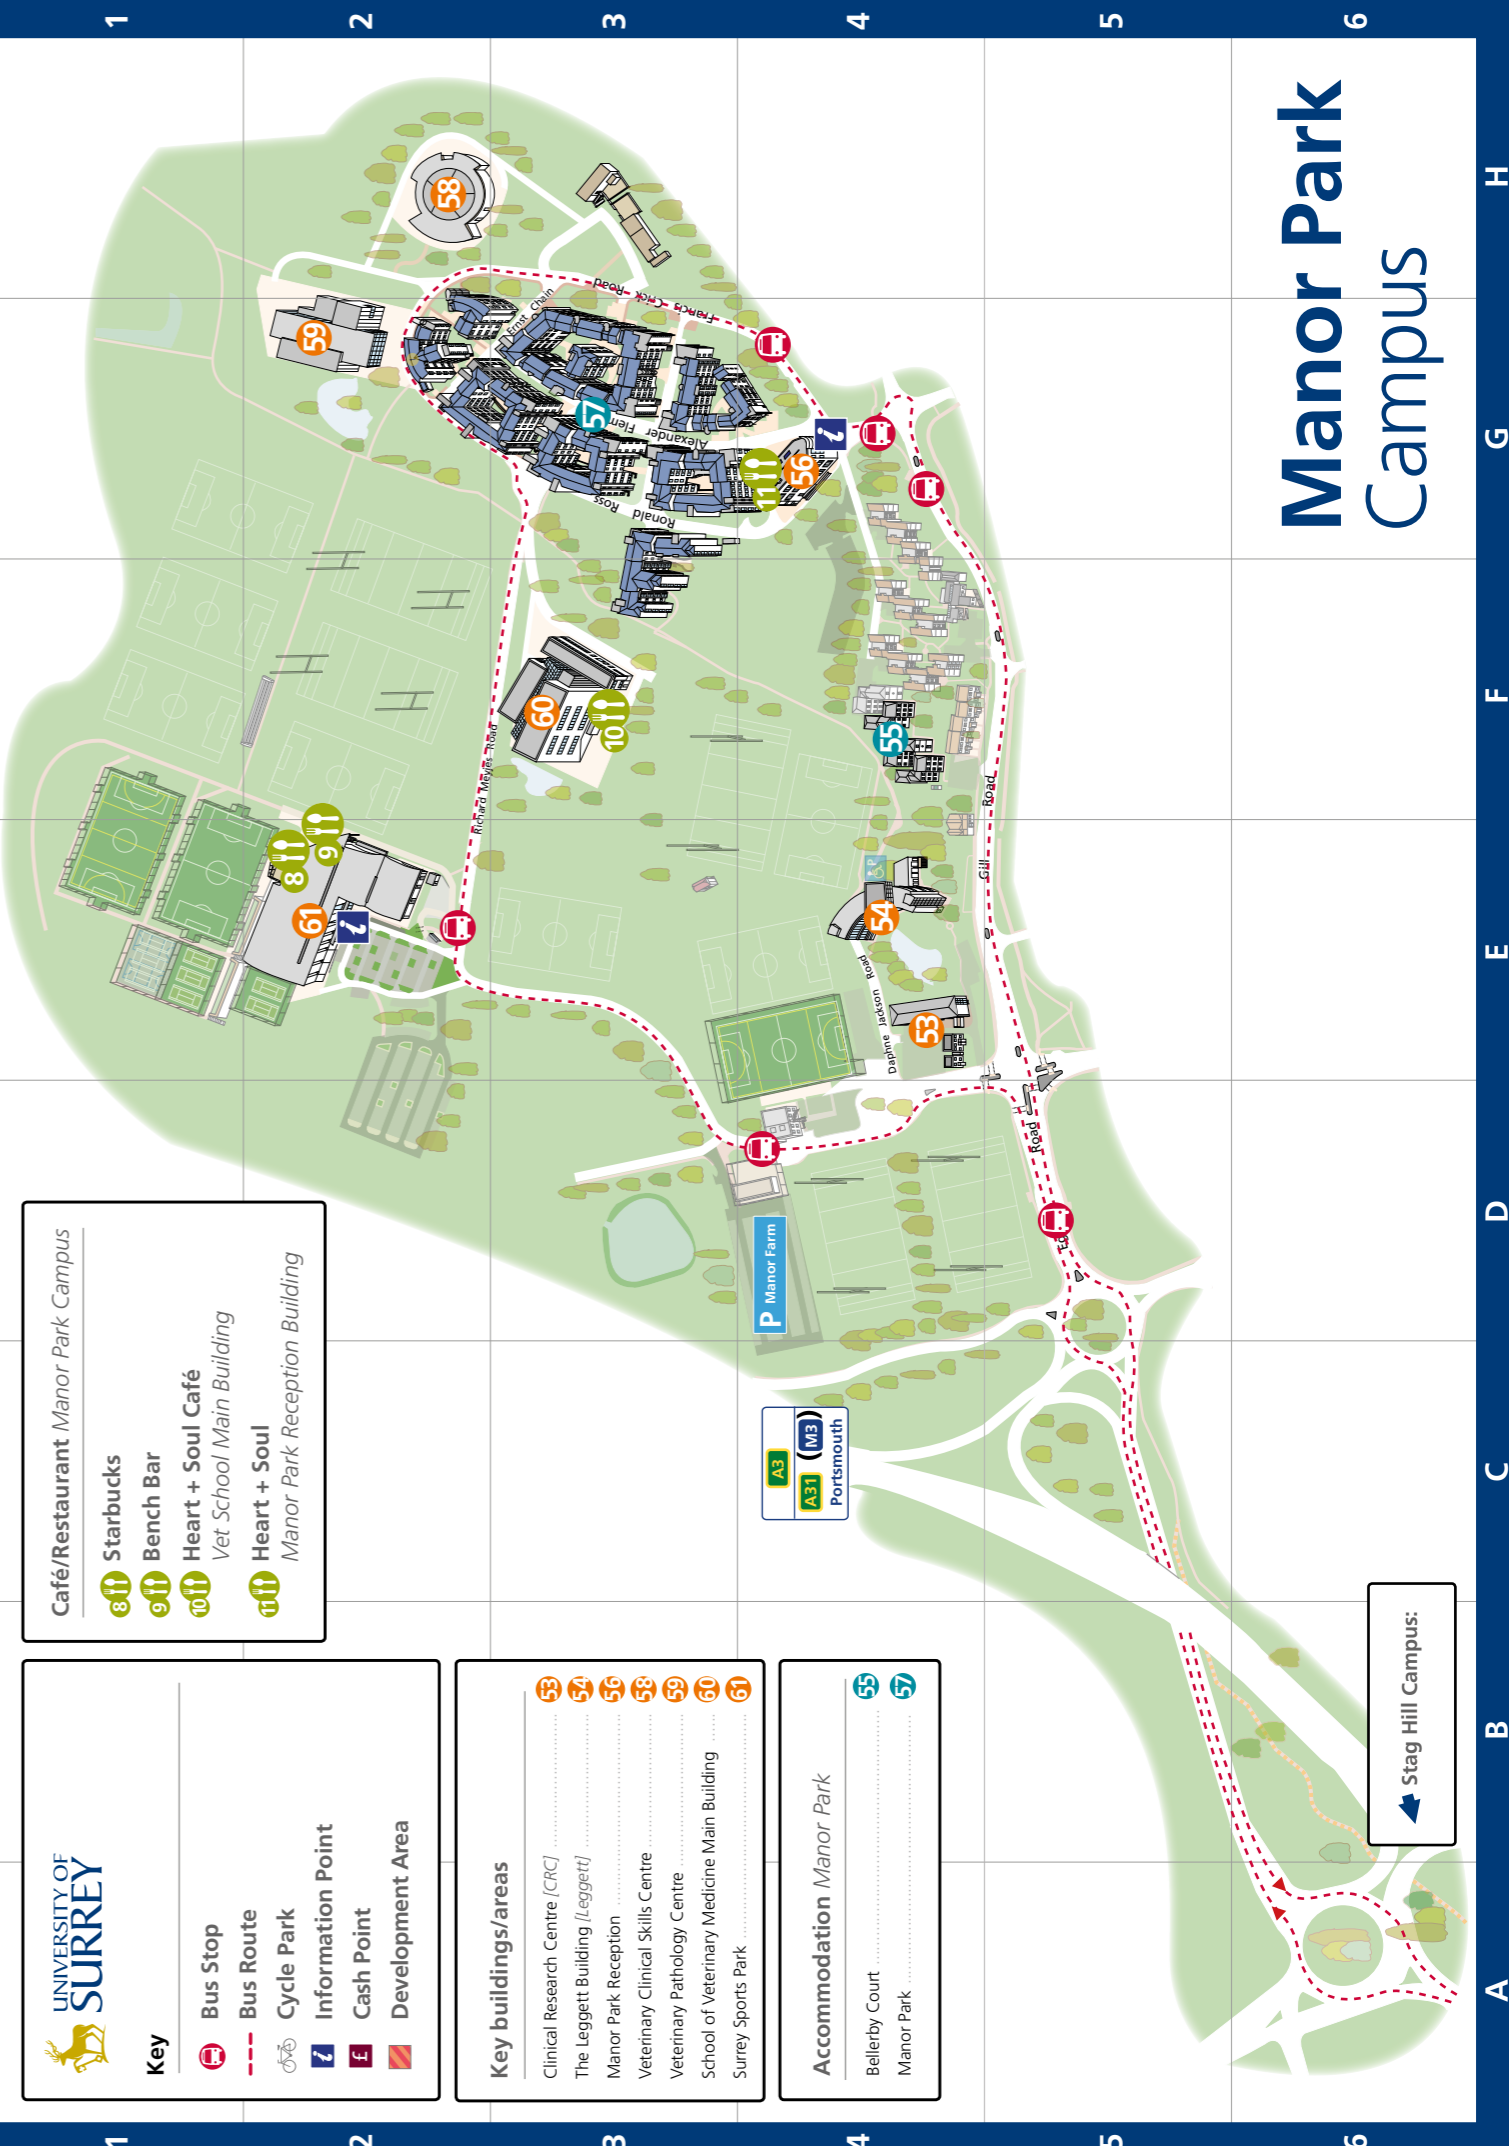

Manor Park Campus

Stag Hill Campus:
←

Accommodation Manor Park	
Bellerby Court	55
Manor Park	57

Key buildings/areas	
Clinical Research Centre (CRC)	53
The Leggett Building (Leggett)	54
Manor Park Reception	56
Veterinary Clinical Skills Centre	58
Veterinary Pathology Centre	59
School of Veterinary Medicine Main Building	60
Surrey Sports Park	61

Café/Restaurant Manor Park Campus	8
Starbucks	11
Bench Bar	9
Heart + Soul Café Vet School Main Building	10
Heart + Soul Manor Park Reception Building	11

Key	
	UNIVERSITY OF SURREY
	Bus Stop
	Bus Route
	Cycle Park
	Information Point
	Cash Point
	Development Area

GETTING TO THE UNIVERSITY

Walking from the Station
Leave station by footbridge and rear (western) exit. Turn right from the station along Guildford Park Road and take the second turning on the right (just past the Evangelical church). Follow the path through the council car park to the campus.

Bus from the Station
ARRIVA buses (leave station by footbridge and rear (western) exit, cross main road to bus stop) operate a regular service to the campus. Services 3, 17, 27 and 37 run approximately every ten minutes during the day. For further information, call Traveline on 0871 200 2233.

Taxi from the Station
Taxis leave from the main (eastern) exit.

FROM LONDON HEATHROW AIRPORT

Rail-air link coaches leave for Woking railway station from the Heathrow central bus station, which is a few minutes' walk from terminals 1, 2, and 3. The coaches call at Terminal 5, and there is a limited service from Terminal 4. Passengers using terminals 4 and 5 can transfer free to or from Heathrow Central (for the bus station) by the Heathrow Express or Heathrow Connect train. Coaches run up to every 30 minutes and the journey time is approximately one hour. There are frequent trains from Woking to Guildford. For further information call National Rail Enquiries on 08457 484950 from the UK and National Express Coaches on 08717 818178.

FROM LONDON GATWICK AIRPORT

Gatwick station is positioned in the South Terminal of the airport and provides direct rail-air link trains to Guildford hourly between approximately 4am (6am on Sundays) and 11pm. For further information, call National Rail Enquiries on 08457 484950.

BY COACH

National Express coach number 5H030 runs services to and from the Egeiton Road/Lecco stop (a short walk from the University). For further information, call National Express Coaches on 08717 818178.

BY CAR

Stag Hill
Guildford is 30 miles south-west of London, on the A3 London-Portsmouth road. If approaching from London or the M25 (Junction 10), remain on the bypass (A3) until you reach the exit signed to the Cathedral and University. The campus is very close to this junction. Simply follow the signs to the University, being careful not to follow signs to the town centre.

On the A322 or A323 from Bagshot or Aldershot, at the A3 roundabout take the exit signed to Portsmouth, and then turn off the A3 at the first exit (signed to the Cathedral and University).