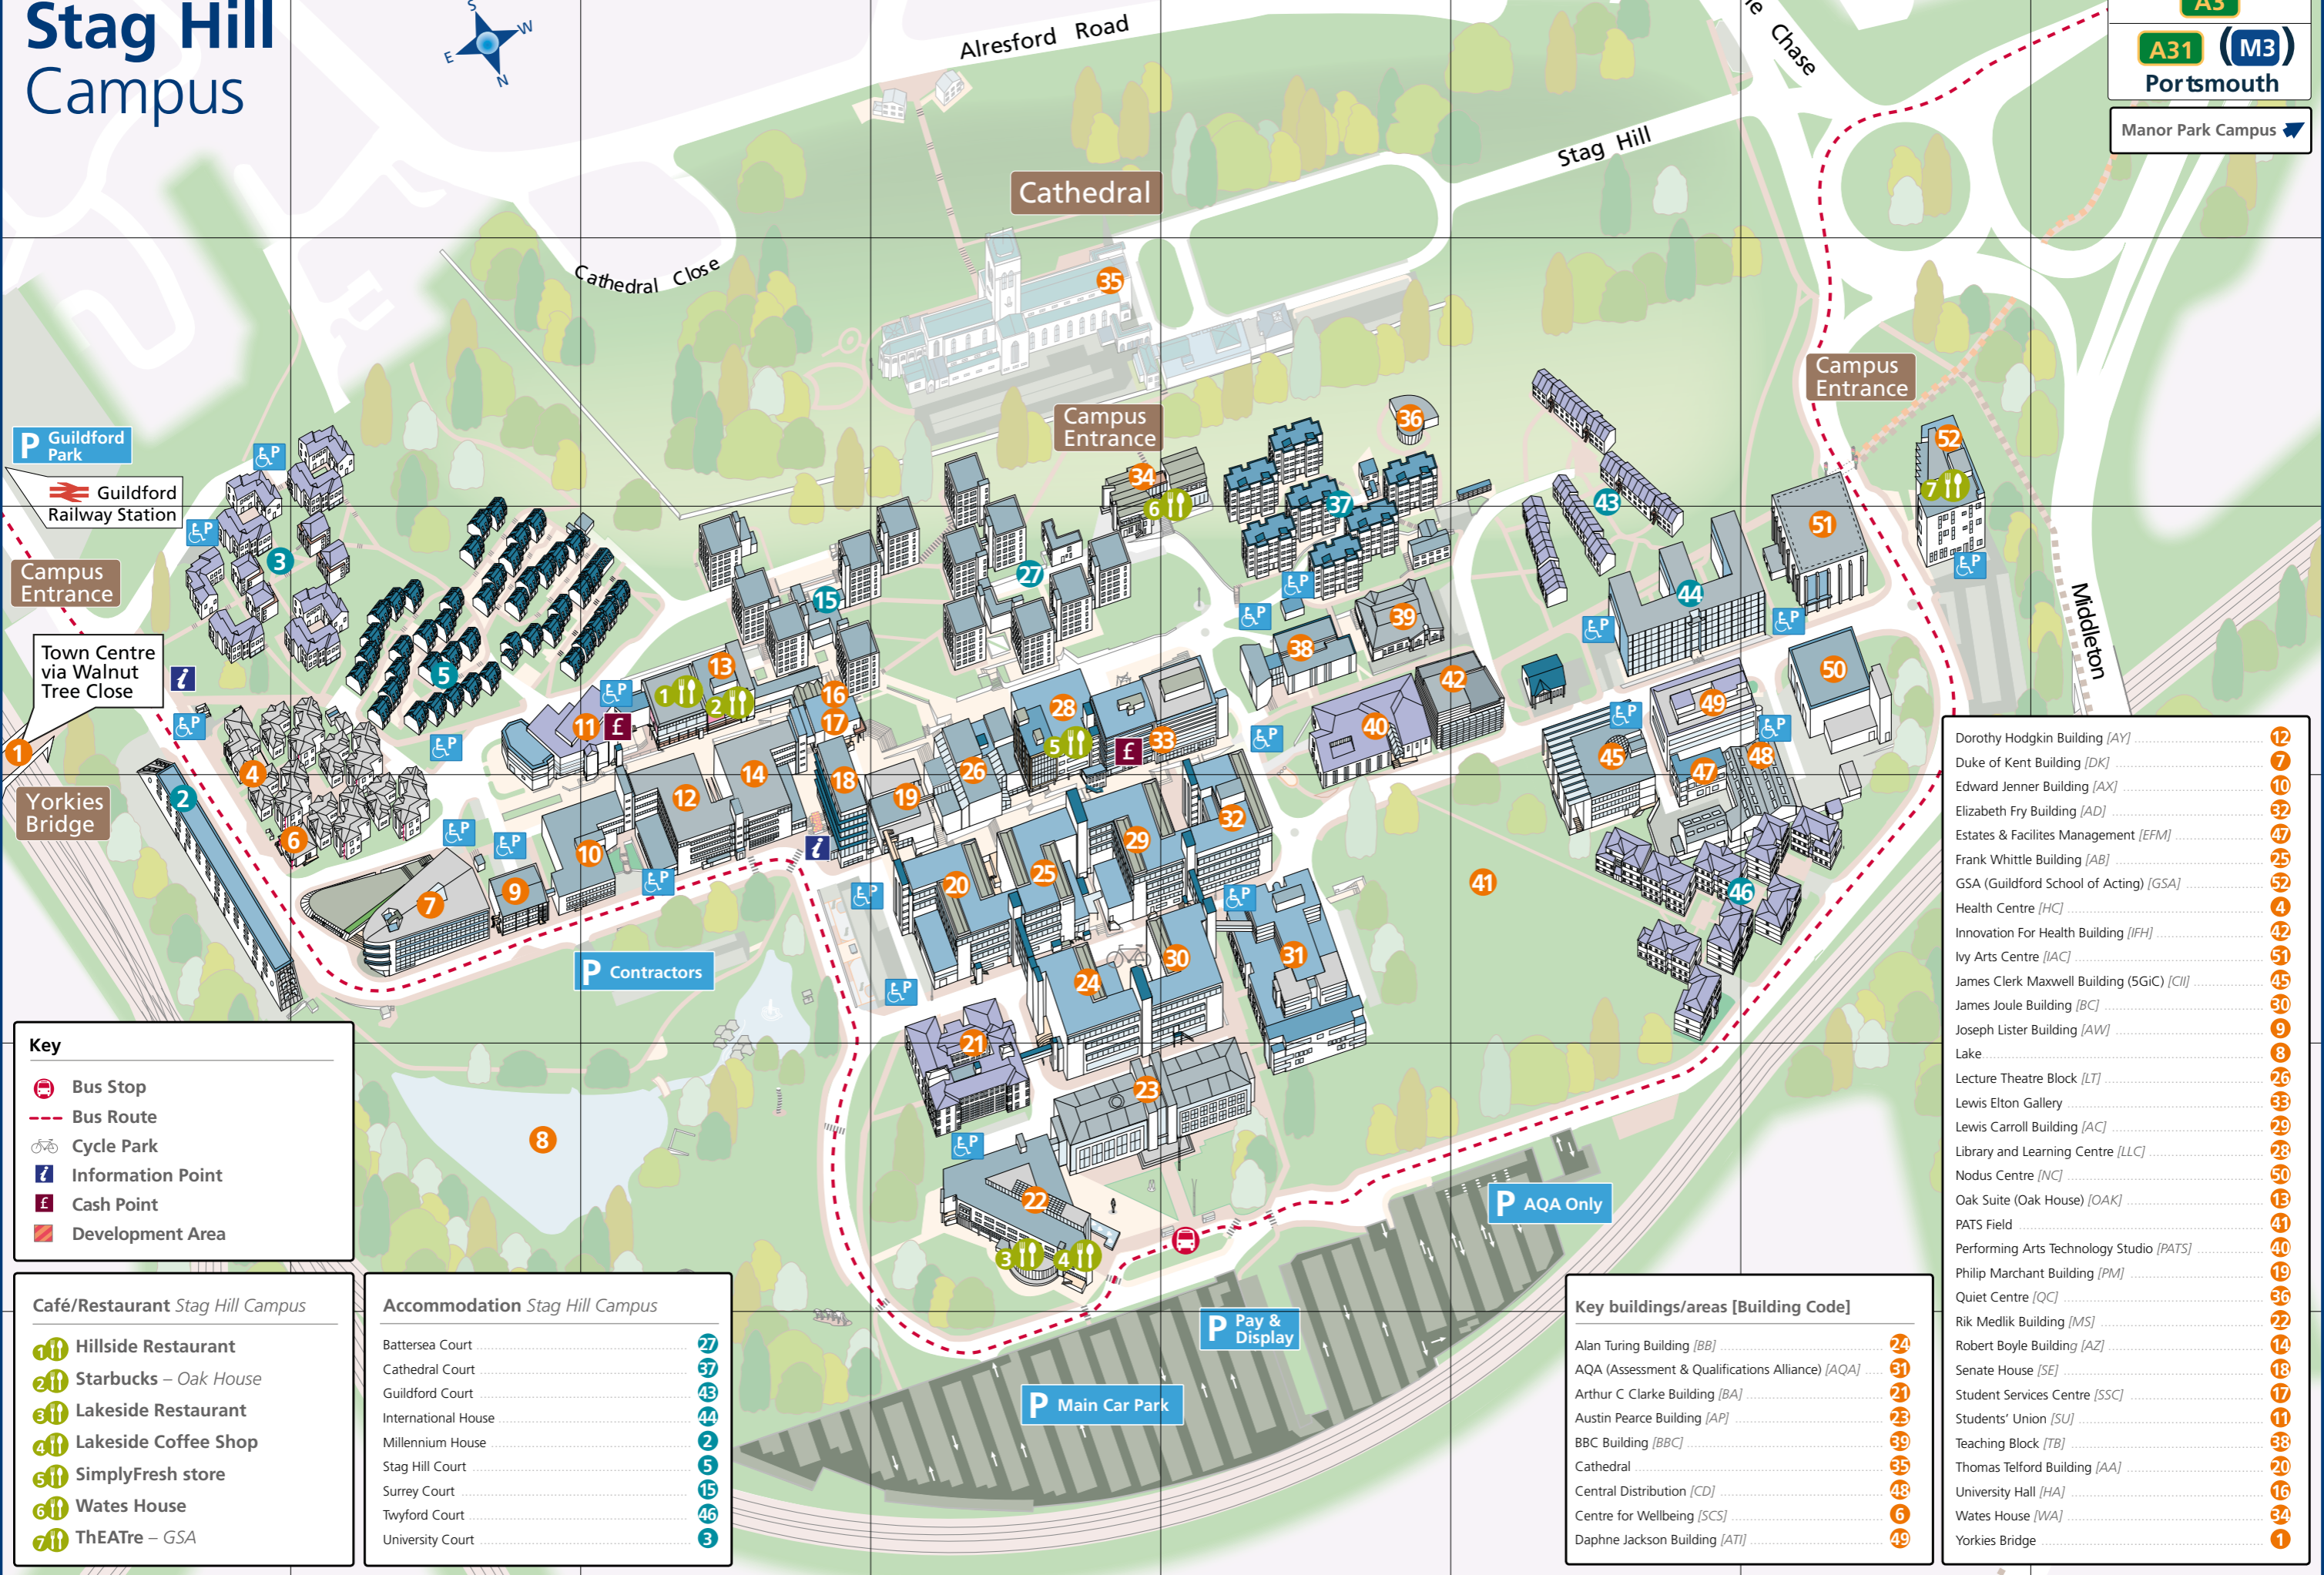

Yorkies Bridge

Key

- Bus Stop
- Bus Route
- Cycle Park
- Information Point
- Cash Point
- Development Area

Café/Restaurant Stag Hill Campus

1	Hillside Restaurant
2	Starbucks – Oak House
3	Lakeside Restaurant
4	Lakeside Coffee Shop
5	SimplyFresh store
6	Wates House
7	ThEATre – GSA

Dorothy Hodgkin Building [AY]	12
Duke of Kent Building [DK]	7
Edward Jenner Building [AX]	10
Elizabeth Fry Building [AD]	32
Estates & Facilities Management [EFM]	47
Frank Whittle Building [AB]	25
GSA (Guildford School of Acting) [GSA]	52
Health Centre [HC]	4
Innovation For Health Building [IFH]	42
Ivy Arts Centre [IAC]	51
James Clerk Maxwell Building (5GIC) [CII]	45
James Joule Building [BC]	30
Joseph Lister Building [AW]	9
Lake	8
Lecture Theatre Block [LT]	26
Lewis Elton Gallery	33
Lewis Carroll Building [AC]	29
Library and Learning Centre [LLC]	28
Nodus Centre [NC]	50
Oak Suite (Oak House) [OAK]	13
PATS Field	41
Performing Arts Technology Studio [PATS]	40
Philip Marchant Building [PM]	19
Quiet Centre [QC]	36
Rik Medlik Building [MS]	22
Robert Boyle Building [AZ]	14
Senate House [SE]	18
Student Services Centre [SSC]	17
Students' Union [SU]	11
Teaching Block [TB]	38
Thomas Telford Building [AA]	20
University Hall [HA]	16
Wates House [WA]	34
Yorkies Bridge	1

Café/Restaurant Manor Park Campus	8
Starbucks	11
Bench Bar	9
Heart + Soul Café Vet School Main Building	10
Heart + Soul Manor Park Reception Building	11

Key	
	UNIVERSITY OF SURREY
	Bus Stop
	Bus Route
	Cycle Park
	Information Point
	Cash Point
	Development Area

Walking from the Station
Leave station by footbridge and rear (western) exit. Turn right from the station along Guildford Park Road and take the second turning on the right (just past the Evangelical church). Follow the path through the council car park to the campus.