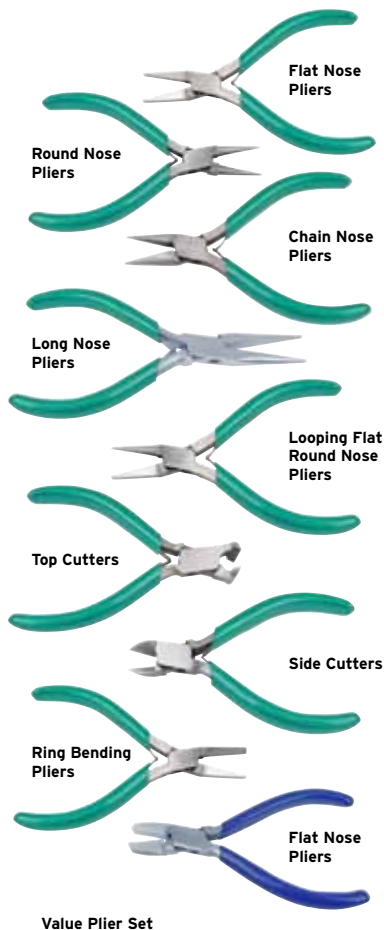

Tools

Cookson Value Range

Order Code	Description	£/each
Value Flat Nose Pliers		
999 3702	110mm	4.90
999 3051	130mm	5.10
Value Round Nose Pliers		
999 3703	110mm	4.90
999 3052	130mm	5.10
Value Chain Nose Pliers		
999 3701	110mm	4.90
999 3050	130mm	5.10
Value Long Nose Pliers		
999 3049	140mm (5 1/2")	5.10
Value Looping Flat Round Nose Pliers		
999 3057	130mm	5.10
Value Side Cutters		
999 3704	110mm	4.90
999 3053	130mm	5.10
Value Top Cutters		
999 3705	110mm	4.90
999 3054	130mm	5.10
Value Flat Nose Pliers		
999 3055	with Nylon Jaws	6.95
Value Ring Bending Pliers		
999 3056		5.45
Value Plier Set		
999 3058	Plier set - Set comprises chain nose pliers, flat nose pliers, round nose pliers and side cutters and is presented in a handy canvas wallet.	15.40

Tools

Cookson

SHOP NOW AT COOKSONGOLD.COM
OR CALL 0845 100 1122