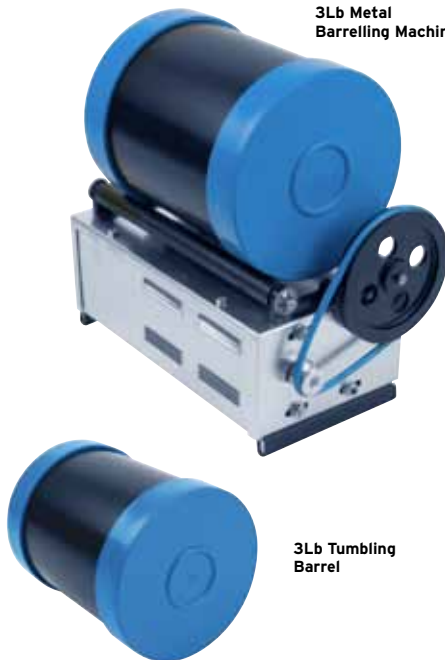

3Lb Metal Barrelling Machine

3Lb Tumbling Barrel

Cookson

SHOP NOW AT COOKSONGOLD.COM
OR CALL **0845 100 1122**