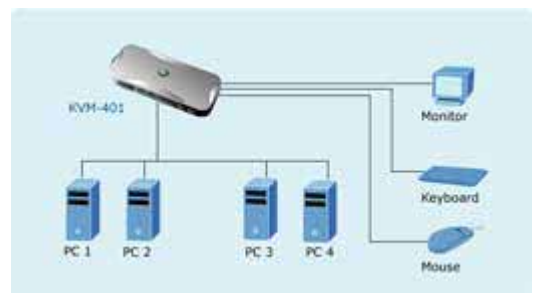

Application

Home, Office or Test Site

Need to use multiple computers but lack space? Hate to move from computer to another computer? Or just want to save money on monitors, keyboards and mice? PLANET's KVM switches are the most cost-effective and simple solution. Multiple computers can be managed by a single monitor, keyboard and mouse directly. Not only Windows, other operating system such as iMac, Power Mac and Sun systems can also be supported. No software drivers or system configuration are required. Switching among computers is achieved simply by pushing a button on the switch or a predefined hotkey on the keyboard.