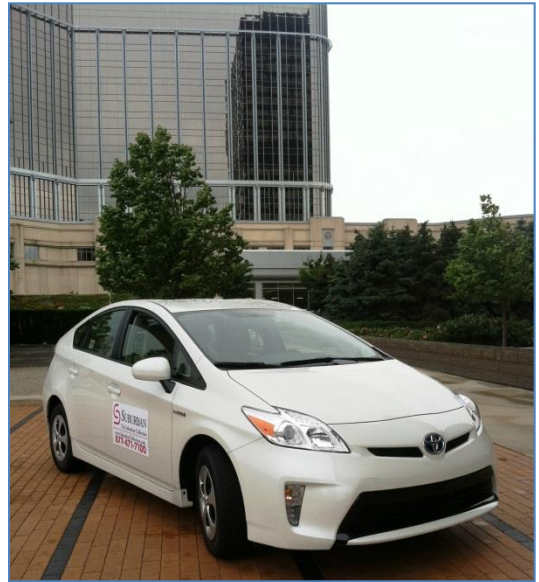

## **DTE Energy's Plug in Electric Vehicle Promotion Event**

Suburban Collection partnered with DTE Energy to showcase nine (9) electric vehicles at DTE Energy Headquarters in the "D" on Wednesday, August 7<sup>th</sup> from 11 am to 2pm. DTE employees were given the chance to test drive one of the SC vehicles on and/or register to win a mini Ipad and \$100 iTunes gift card. All DTE Employees received a Suburban Collection bag and the special offer letter to purchase a vehicle at any Suburban Collection location.

# S SUBURBAN

The Suburban Collection

Waiting for a  
test drive

**S** SUBURBAN  
The Suburban Collection

 **SUBURBAN**  
The Suburban Collection

# S SUBURBAN

The Suburban Collection

**S** SUBURBAN  
The Suburban Collection

 **SUBURBAN**  
The Suburban Collection

**S** SUBURBAN  
The Suburban Collection

 **SUBURBAN**  
The Suburban Collection