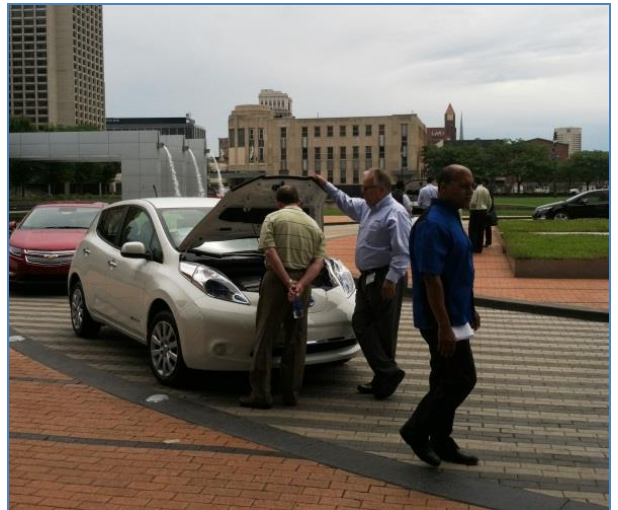

SUBURBAN
The Suburban Collection