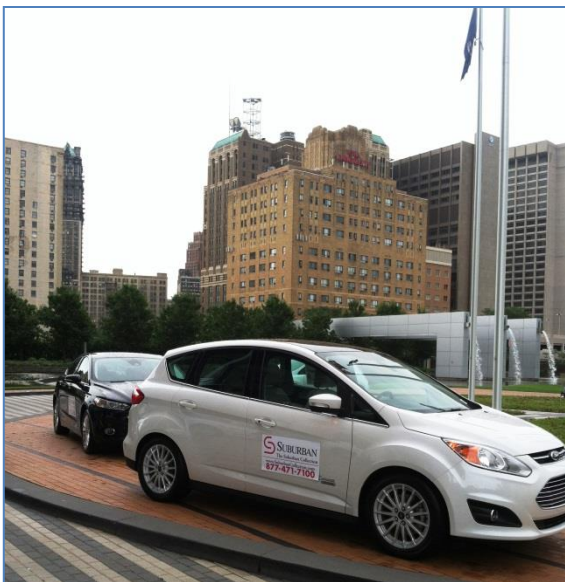

## **DTE Energy's Plug in Electric Vehicle Promotion Event**

Suburban Collection partnered with DTE Energy to showcase nine (9) electric vehicles at DTE Energy Headquarters in the "D" on Wednesday, August 7<sup>th</sup> from 11 am to 2pm. DTE employees were given the chance to test drive one of the SC vehicles on and/or register to win a mini Ipad and \$100 iTunes gift card. All DTE Employees received a Suburban Collection bag and the special offer letter to purchase a vehicle at any Suburban Collection location.

# S SUBURBAN

The Suburban Collection

Waiting for a  
test drive

**S** SUBURBAN  
The Suburban Collection

 **SUBURBAN**  
The Suburban Collection

# S SUBURBAN

The Suburban Collection

**S** SUBURBAN  
The Suburban Collection

 **SUBURBAN**  
The Suburban Collection

**S** SUBURBAN  
The Suburban Collection

 **SUBURBAN**  
The Suburban Collection