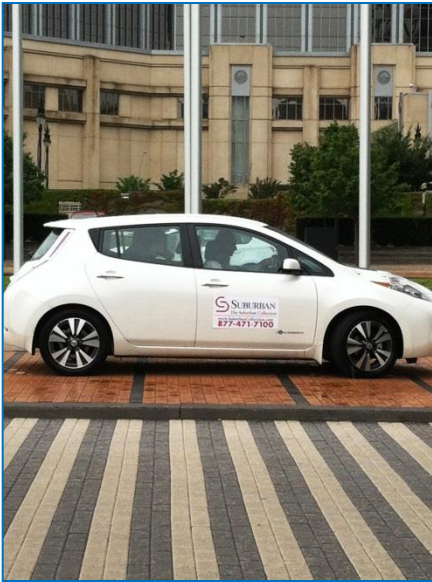

S SUBURBAN
The Suburban Collection