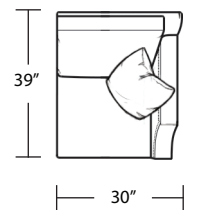

# DAKOTA

*Sofa*

*LAF Sofa with Return*

*LAF 1 Arm Loveseat*

*\*Loveseat*

*RAF Sofa with Return*

*\*RAF 1 Arm Loveseat*

*\*Chair / Swivel Chair*

*LAF 1 Arm Sofa*

*\*LAF 1 Arm Chair*

*Ottoman*

*RAF 1 Arm Sofa*

*RAF 1 Arm Chair*

TOP VIEW SCALE: 1/4" = 1 FOOT  
 SEAT DEPTH MAY VARY DEPENDING ON BACK PILLOW PLACEMENT  
 ALL DIMENSIONS ARE APPROXIMATE AND SUBJECT TO CHANGE  
 (\*) THIS SKU IS UNDER DEVELOPMENT. PLEASE CALL THE FACTORY IF  
 PRECISE MEASUREMENT IS NEEDED.

*Armless Sofa*

*LAF 1 Arm Chaise*

*\*Armless Loveseat*

*\*Armless Chair*

*RAF 1 Arm Chaise*

*\*Square Corner*

*\*Curve*