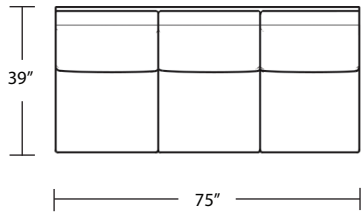

*LAF 1 Arm Sofa*

*\*LAF 1 Arm Chair*

*Ottoman*

*RAF 1 Arm Sofa*

*RAF 1 Arm Chair*

TOP VIEW SCALE: 1/4" = 1 FOOT  
 SEAT DEPTH MAY VARY DEPENDING ON BACK PILLOW PLACEMENT  
 ALL DIMENSIONS ARE APPROXIMATE AND SUBJECT TO CHANGE  
 (\*) THIS SKU IS UNDER DEVELOPMENT. PLEASE CALL THE FACTORY IF  
 PRECISE MEASUREMENT IS NEEDED.

*Armless Sofa*

*LAF 1 Arm Chaise*

*\*Armless Loveseat*

*\*Armless Chair*

*RAF 1 Arm Chaise*

*\*Square Corner*

*\*Curve*