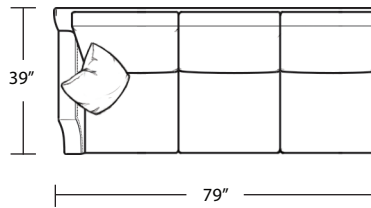

# DAKOTA

*Sofa*

*LAF Sofa with Return*

*LAF 1 Arm Loveseat*

*\*Loveseat*

*RAF Sofa with Return*

*\*RAF 1 Arm Loveseat*

*\*Chair / Swivel Chair*

*LAF 1 Arm Sofa*

*\*LAF 1 Arm Chair*

*Ottoman*

*RAF 1 Arm Sofa*

*RAF 1 Arm Chair*

TOP VIEW SCALE: 1/4" = 1 FOOT  
 SEAT DEPTH MAY VARY DEPENDING ON BACK PILLOW PLACEMENT  
 ALL DIMENSIONS ARE APPROXIMATE AND SUBJECT TO CHANGE  
 (\*) THIS SKU IS UNDER DEVELOPMENT. PLEASE CALL THE FACTORY IF  
 PRECISE MEASUREMENT IS NEEDED.