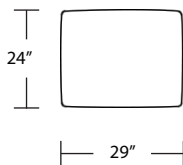

*LAF 1 Arm Sofa*

*\*LAF 1 Arm Chair*

*Ottoman*

*RAF 1 Arm Sofa*

*RAF 1 Arm Chair*

TOP VIEW SCALE: 1/4" = 1 FOOT  
 SEAT DEPTH MAY VARY DEPENDING ON BACK PILLOW PLACEMENT  
 ALL DIMENSIONS ARE APPROXIMATE AND SUBJECT TO CHANGE  
 (\*) THIS SKU IS UNDER DEVELOPMENT. PLEASE CALL THE FACTORY IF  
 PRECISE MEASUREMENT IS NEEDED.