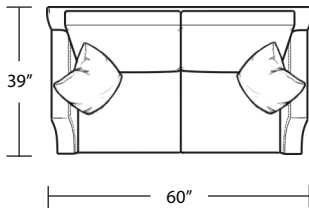

# DAKOTA

*Sofa*

*LAF Sofa with Return*

*LAF 1 Arm Loveseat*

*\*Loveseat*

*RAF Sofa with Return*

*\*RAF 1 Arm Loveseat*

*\*Chair / Swivel Chair*

*LAF 1 Arm Sofa*

*\*LAF 1 Arm Chair*

*Ottoman*

*RAF 1 Arm Sofa*

*RAF 1 Arm Chair*

TOP VIEW SCALE: 1/4" = 1 FOOT  
 SEAT DEPTH MAY VARY DEPENDING ON BACK PILLOW PLACEMENT  
 ALL DIMENSIONS ARE APPROXIMATE AND SUBJECT TO CHANGE  
 (\*) THIS SKU IS UNDER DEVELOPMENT. PLEASE CALL THE FACTORY IF  
 PRECISE MEASUREMENT IS NEEDED.