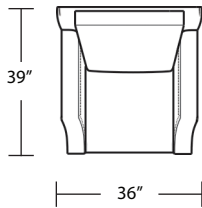

# DAKOTA

*Sofa*

*LAF Sofa with Return*

*LAF 1 Arm Loveseat*

*\*Loveseat*

*RAF Sofa with Return*

*\*RAF 1 Arm Loveseat*

*\*Chair / Swivel Chair*

*LAF 1 Arm Sofa*

*\*LAF 1 Arm Chair*

*Ottoman*

*RAF 1 Arm Sofa*

*RAF 1 Arm Chair*

TOP VIEW SCALE: 1/4" = 1 FOOT  
 SEAT DEPTH MAY VARY DEPENDING ON BACK PILLOW PLACEMENT  
 ALL DIMENSIONS ARE APPROXIMATE AND SUBJECT TO CHANGE  
 (\*) THIS SKU IS UNDER DEVELOPMENT. PLEASE CALL THE FACTORY IF  
 PRECISE MEASUREMENT IS NEEDED.