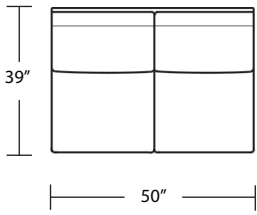

*LAF 1 Arm Sofa*

*\*LAF 1 Arm Chair*

*Ottoman*

*RAF 1 Arm Sofa*

*RAF 1 Arm Chair*

TOP VIEW SCALE: 1/4" = 1 FOOT  
 SEAT DEPTH MAY VARY DEPENDING ON BACK PILLOW PLACEMENT  
 ALL DIMENSIONS ARE APPROXIMATE AND SUBJECT TO CHANGE  
 (\*) THIS SKU IS UNDER DEVELOPMENT. PLEASE CALL THE FACTORY IF  
 PRECISE MEASUREMENT IS NEEDED.

*Armless Sofa*

*LAF 1 Arm Chaise*

*\*Armless Loveseat*

*\*Armless Chair*

*RAF 1 Arm Chaise*

*\*Square Corner*

*\*Curve*