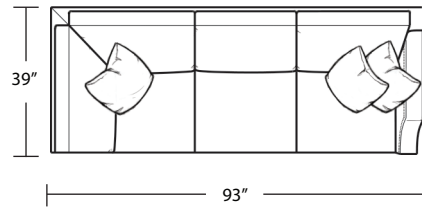

# DAKOTA

*Sofa*

*LAF Sofa with Return*

*LAF 1 Arm Loveseat*

*\*Loveseat*

*RAF Sofa with Return*

*\*RAF 1 Arm Loveseat*

*\*Chair / Swivel Chair*

*LAF 1 Arm Sofa*

*\*LAF 1 Arm Chair*

*Ottoman*

*RAF 1 Arm Sofa*

*RAF 1 Arm Chair*

TOP VIEW SCALE: 1/4" = 1 FOOT  
 SEAT DEPTH MAY VARY DEPENDING ON BACK PILLOW PLACEMENT  
 ALL DIMENSIONS ARE APPROXIMATE AND SUBJECT TO CHANGE  
 (\*) THIS SKU IS UNDER DEVELOPMENT. PLEASE CALL THE FACTORY IF  
 PRECISE MEASUREMENT IS NEEDED.