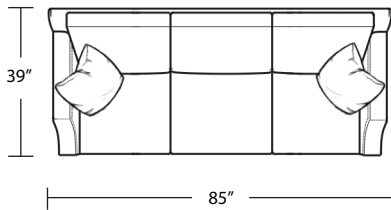

# DAKOTA

*Sofa*

*LAF Sofa with Return*

*LAF 1 Arm Loveseat*

*\*Loveseat*

*RAF Sofa with Return*

*\*RAF 1 Arm Loveseat*

*\*Chair / Swivel Chair*

*LAF 1 Arm Sofa*

*\*LAF 1 Arm Chair*

*Ottoman*

*RAF 1 Arm Sofa*

*RAF 1 Arm Chair*

TOP VIEW SCALE: 1/4" = 1 FOOT  
 SEAT DEPTH MAY VARY DEPENDING ON BACK PILLOW PLACEMENT  
 ALL DIMENSIONS ARE APPROXIMATE AND SUBJECT TO CHANGE  
 (\*) THIS SKU IS UNDER DEVELOPMENT. PLEASE CALL THE FACTORY IF  
 PRECISE MEASUREMENT IS NEEDED.