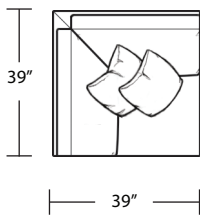

*LAF 1 Arm Sofa*

*\*LAF 1 Arm Chair*

*Ottoman*

*RAF 1 Arm Sofa*

*RAF 1 Arm Chair*

TOP VIEW SCALE: 1/4" = 1 FOOT  
 SEAT DEPTH MAY VARY DEPENDING ON BACK PILLOW PLACEMENT  
 ALL DIMENSIONS ARE APPROXIMATE AND SUBJECT TO CHANGE  
 (\*) THIS SKU IS UNDER DEVELOPMENT. PLEASE CALL THE FACTORY IF  
 PRECISE MEASUREMENT IS NEEDED.

*Armless Sofa*

*LAF 1 Arm Chaise*

*\*Armless Loveseat*

*\*Armless Chair*

*RAF 1 Arm Chaise*

*\*Square Corner*

*\*Curve*