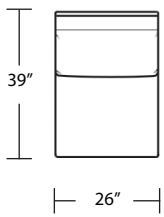

*LAF 1 Arm Sofa*

*\*LAF 1 Arm Chair*

*Ottoman*

*RAF 1 Arm Sofa*

*RAF 1 Arm Chair*

TOP VIEW SCALE: 1/4" = 1 FOOT  
 SEAT DEPTH MAY VARY DEPENDING ON BACK PILLOW PLACEMENT  
 ALL DIMENSIONS ARE APPROXIMATE AND SUBJECT TO CHANGE  
 (\*) THIS SKU IS UNDER DEVELOPMENT. PLEASE CALL THE FACTORY IF  
 PRECISE MEASUREMENT IS NEEDED.

*Armless Sofa*

*LAF 1 Arm Chaise*

*\*Armless Loveseat*

*\*Armless Chair*

*RAF 1 Arm Chaise*

*\*Square Corner*

*\*Curve*