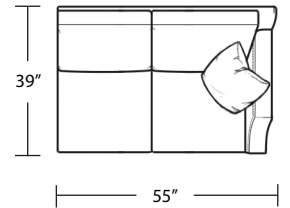

# DAKOTA

*Sofa*

*LAF Sofa with Return*

*LAF 1 Arm Loveseat*

*\*Loveseat*

*RAF Sofa with Return*

*\*RAF 1 Arm Loveseat*

*\*Chair / Swivel Chair*

*LAF 1 Arm Sofa*

*\*LAF 1 Arm Chair*

*Ottoman*

*RAF 1 Arm Sofa*

*RAF 1 Arm Chair*

TOP VIEW SCALE: 1/4" = 1 FOOT  
 SEAT DEPTH MAY VARY DEPENDING ON BACK PILLOW PLACEMENT  
 ALL DIMENSIONS ARE APPROXIMATE AND SUBJECT TO CHANGE  
 (\*) THIS SKU IS UNDER DEVELOPMENT. PLEASE CALL THE FACTORY IF  
 PRECISE MEASUREMENT IS NEEDED.