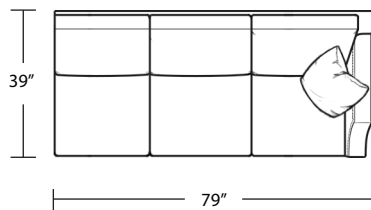

*LAF 1 Arm Sofa*

*\*LAF 1 Arm Chair*

*Ottoman*

*RAF 1 Arm Sofa*

*RAF 1 Arm Chair*

TOP VIEW SCALE: 1/4" = 1 FOOT  
 SEAT DEPTH MAY VARY DEPENDING ON BACK PILLOW PLACEMENT  
 ALL DIMENSIONS ARE APPROXIMATE AND SUBJECT TO CHANGE  
 (\*) THIS SKU IS UNDER DEVELOPMENT. PLEASE CALL THE FACTORY IF  
 PRECISE MEASUREMENT IS NEEDED.

*Armless Sofa*

*LAF 1 Arm Chaise*

*\*Armless Loveseat*

*\*Armless Chair*

*RAF 1 Arm Chaise*

*\*Square Corner*

*\*Curve*