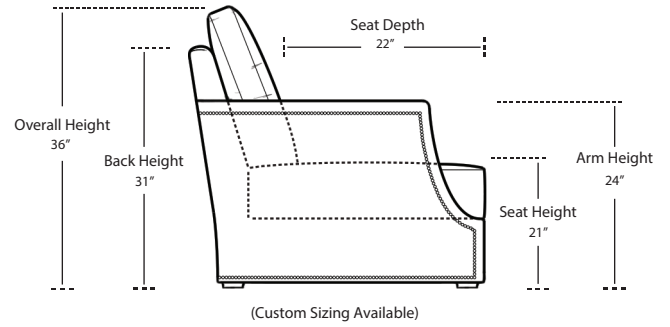

# DAKOTA

*Sofa*

*LAF Sofa with Return*

*LAF 1 Arm Loveseat*

*\*Loveseat*

*RAF Sofa with Return*

*\*RAF 1 Arm Loveseat*

*\*Chair / Swivel Chair*

*LAF 1 Arm Sofa*

*\*LAF 1 Arm Chair*

*Ottoman*

*RAF 1 Arm Sofa*

*RAF 1 Arm Chair*

TOP VIEW SCALE: 1/4" = 1 FOOT  
 SEAT DEPTH MAY VARY DEPENDING ON BACK PILLOW PLACEMENT  
 ALL DIMENSIONS ARE APPROXIMATE AND SUBJECT TO CHANGE  
 (\*) THIS SKU IS UNDER DEVELOPMENT. PLEASE CALL THE FACTORY IF  
 PRECISE MEASUREMENT IS NEEDED.