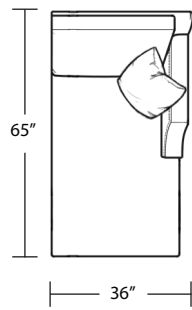

*LAF 1 Arm Sofa*

*\*LAF 1 Arm Chair*

*Ottoman*

*RAF 1 Arm Sofa*

*RAF 1 Arm Chair*

TOP VIEW SCALE: 1/4" = 1 FOOT  
 SEAT DEPTH MAY VARY DEPENDING ON BACK PILLOW PLACEMENT  
 ALL DIMENSIONS ARE APPROXIMATE AND SUBJECT TO CHANGE  
 (\*) THIS SKU IS UNDER DEVELOPMENT. PLEASE CALL THE FACTORY IF  
 PRECISE MEASUREMENT IS NEEDED.

*Armless Sofa*

*LAF 1 Arm Chaise*

*\*Armless Loveseat*

*\*Armless Chair*

*RAF 1 Arm Chaise*

*\*Square Corner*

*\*Curve*