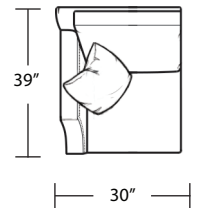

# DAKOTA

*Sofa*

*LAF Sofa with Return*

*LAF 1 Arm Loveseat*

*\*Loveseat*

*RAF Sofa with Return*

*\*RAF 1 Arm Loveseat*

*\*Chair / Swivel Chair*

*LAF 1 Arm Sofa*

*\*LAF 1 Arm Chair*

*Ottoman*

*RAF 1 Arm Sofa*

*RAF 1 Arm Chair*

TOP VIEW SCALE: 1/4" = 1 FOOT  
 SEAT DEPTH MAY VARY DEPENDING ON BACK PILLOW PLACEMENT  
 ALL DIMENSIONS ARE APPROXIMATE AND SUBJECT TO CHANGE  
 (\*) THIS SKU IS UNDER DEVELOPMENT. PLEASE CALL THE FACTORY IF  
 PRECISE MEASUREMENT IS NEEDED.