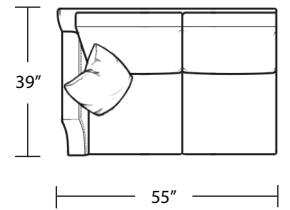

# DAKOTA

*Sofa*

*LAF Sofa with Return*

*LAF 1 Arm Loveseat*

*\*Loveseat*

*RAF Sofa with Return*

*\*RAF 1 Arm Loveseat*

*\*Chair / Swivel Chair*

*LAF 1 Arm Sofa*

*\*LAF 1 Arm Chair*

*Ottoman*

*RAF 1 Arm Sofa*

*RAF 1 Arm Chair*

TOP VIEW SCALE: 1/4" = 1 FOOT  
 SEAT DEPTH MAY VARY DEPENDING ON BACK PILLOW PLACEMENT  
 ALL DIMENSIONS ARE APPROXIMATE AND SUBJECT TO CHANGE  
 (\*) THIS SKU IS UNDER DEVELOPMENT. PLEASE CALL THE FACTORY IF  
 PRECISE MEASUREMENT IS NEEDED.