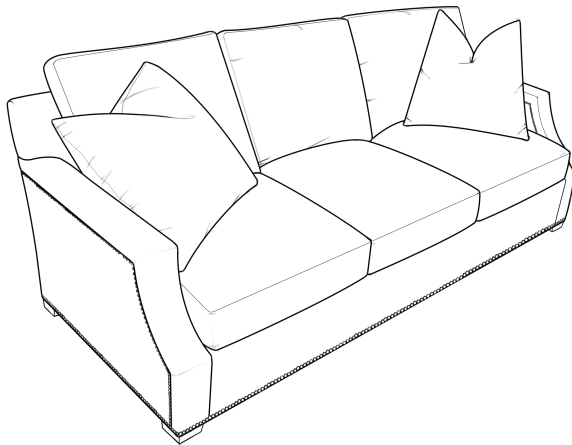

# DAKOTA

*Sofa*

*LAF Sofa with Return*

*LAF 1 Arm Loveseat*

*\*Loveseat*

*RAF Sofa with Return*

*\*RAF 1 Arm Loveseat*

*\*Chair / Swivel Chair*

*LAF 1 Arm Sofa*

*\*LAF 1 Arm Chair*

*Ottoman*

*RAF 1 Arm Sofa*

*RAF 1 Arm Chair*

TOP VIEW SCALE: 1/4" = 1 FOOT  
 SEAT DEPTH MAY VARY DEPENDING ON BACK PILLOW PLACEMENT  
 ALL DIMENSIONS ARE APPROXIMATE AND SUBJECT TO CHANGE  
 (\*) THIS SKU IS UNDER DEVELOPMENT. PLEASE CALL THE FACTORY IF  
 PRECISE MEASUREMENT IS NEEDED.

*Armless Sofa*

*LAF 1 Arm Chaise*

*\*Armless Loveseat*

*\*Armless Chair*

*RAF 1 Arm Chaise*

*\*Square Corner*

*\*Curve*