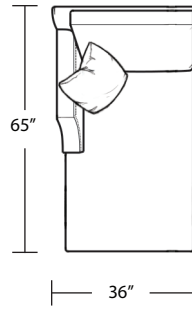

*LAF 1 Arm Sofa*

*\*LAF 1 Arm Chair*

*Ottoman*

*RAF 1 Arm Sofa*

*RAF 1 Arm Chair*

TOP VIEW SCALE: 1/4" = 1 FOOT  
 SEAT DEPTH MAY VARY DEPENDING ON BACK PILLOW PLACEMENT  
 ALL DIMENSIONS ARE APPROXIMATE AND SUBJECT TO CHANGE  
 (\*) THIS SKU IS UNDER DEVELOPMENT. PLEASE CALL THE FACTORY IF  
 PRECISE MEASUREMENT IS NEEDED.

*Armless Sofa*

*LAF 1 Arm Chaise*

*\*Armless Loveseat*

*\*Armless Chair*

*RAF 1 Arm Chaise*

*\*Square Corner*

*\*Curve*