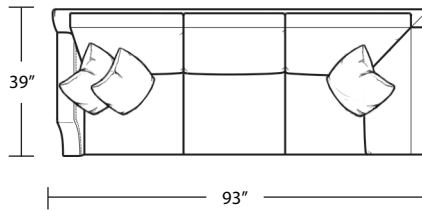

# DAKOTA

*Sofa*

*LAF Sofa with Return*

*LAF 1 Arm Loveseat*

*\*Loveseat*

*RAF Sofa with Return*

*\*RAF 1 Arm Loveseat*

*\*Chair / Swivel Chair*

*LAF 1 Arm Sofa*

*\*LAF 1 Arm Chair*

*Ottoman*

*RAF 1 Arm Sofa*

*RAF 1 Arm Chair*

TOP VIEW SCALE: 1/4" = 1 FOOT  
 SEAT DEPTH MAY VARY DEPENDING ON BACK PILLOW PLACEMENT  
 ALL DIMENSIONS ARE APPROXIMATE AND SUBJECT TO CHANGE  
 (\*) THIS SKU IS UNDER DEVELOPMENT. PLEASE CALL THE FACTORY IF  
 PRECISE MEASUREMENT IS NEEDED.