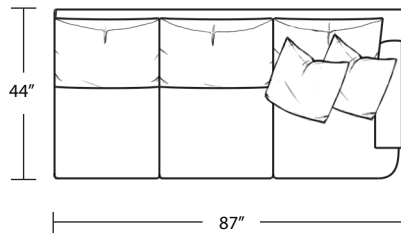

Chair / Swivel Chair

LAF 1 Arm Sofa

LAF 1 Arm Chair

Ottoman

RAF 1 Arm Sofa

RAF 1 Arm Chair

TOP VIEW SCALE: 1/4" = 1 FOOT
SEAT DEPTH MAY VARY DEPENDING ON BACK PILLOW PLACEMENT
ALL DIMENSIONS ARE APPROXIMATE AND SUBJECT TO CHANGE

Armless Sofa

LAF 1 Arm Chaise

Armless Loveseat

Armless Chair

RAF 1 Arm Chaise

Square Corner

Curve