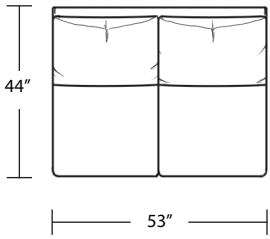

Armless Loveseat