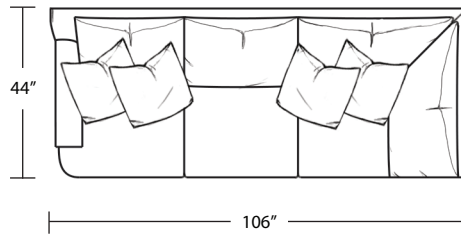

DANTE

(Custom Sizing Available)

Sofa

LAF Sofa with Return

LAF 1 Arm Loveseat

Loveseat

RAF Sofa with Return

RAF 1 Arm Loveseat

Chair / Swivel Chair

LAF 1 Arm Sofa

LAF 1 Arm Chair

Ottoman

RAF 1 Arm Sofa

RAF 1 Arm Chair

TOP VIEW SCALE: 1/4" = 1 FOOT
SEAT DEPTH MAY VARY DEPENDING ON BACK PILLOW PLACEMENT
ALL DIMENSIONS ARE APPROXIMATE AND SUBJECT TO CHANGE