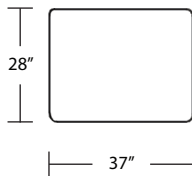

Chair / Swivel Chair

LAF 1 Arm Sofa

LAF 1 Arm Chair

Ottoman

RAF 1 Arm Sofa

RAF 1 Arm Chair

TOP VIEW SCALE: 1/4" = 1 FOOT
SEAT DEPTH MAY VARY DEPENDING ON BACK PILLOW PLACEMENT
ALL DIMENSIONS ARE APPROXIMATE AND SUBJECT TO CHANGE