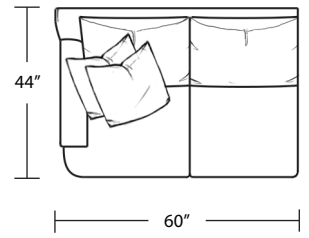

DANTE

(Custom Sizing Available)

Sofa

LAF Sofa with Return

LAF 1 Arm Loveseat

Loveseat

RAF Sofa with Return

RAF 1 Arm Loveseat

Chair / Swivel Chair

LAF 1 Arm Sofa

LAF 1 Arm Chair

Ottoman

RAF 1 Arm Sofa

RAF 1 Arm Chair

TOP VIEW SCALE: 1/4" = 1 FOOT
SEAT DEPTH MAY VARY DEPENDING ON BACK PILLOW PLACEMENT
ALL DIMENSIONS ARE APPROXIMATE AND SUBJECT TO CHANGE