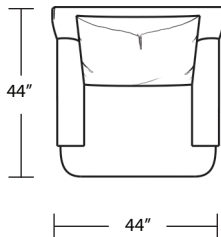

Chair / Swivel Chair

LAF 1 Arm Sofa

LAF 1 Arm Chair

Ottoman

RAF 1 Arm Sofa

RAF 1 Arm Chair

TOP VIEW SCALE: 1/4" = 1 FOOT
SEAT DEPTH MAY VARY DEPENDING ON BACK PILLOW PLACEMENT
ALL DIMENSIONS ARE APPROXIMATE AND SUBJECT TO CHANGE