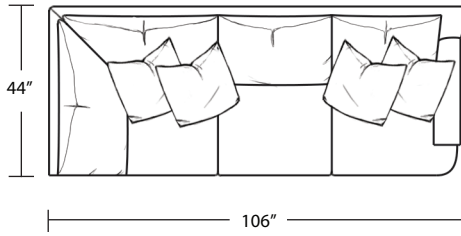

DANTE

(Custom Sizing Available)

Sofa

LAF Sofa with Return

LAF 1 Arm Loveseat

Loveseat

RAF Sofa with Return

RAF 1 Arm Loveseat

Chair / Swivel Chair

LAF 1 Arm Sofa

LAF 1 Arm Chair

Ottoman

RAF 1 Arm Sofa

RAF 1 Arm Chair

TOP VIEW SCALE: 1/4" = 1 FOOT
SEAT DEPTH MAY VARY DEPENDING ON BACK PILLOW PLACEMENT
ALL DIMENSIONS ARE APPROXIMATE AND SUBJECT TO CHANGE