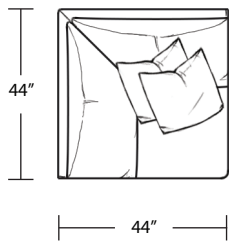

Chair / Swivel Chair

LAF 1 Arm Sofa

LAF 1 Arm Chair

Ottoman

RAF 1 Arm Sofa

RAF 1 Arm Chair

TOP VIEW SCALE: 1/4" = 1 FOOT
SEAT DEPTH MAY VARY DEPENDING ON BACK PILLOW PLACEMENT
ALL DIMENSIONS ARE APPROXIMATE AND SUBJECT TO CHANGE

Armless Sofa

LAF 1 Arm Chaise

Armless Loveseat

Armless Chair

RAF 1 Arm Chaise

Square Corner

Curve