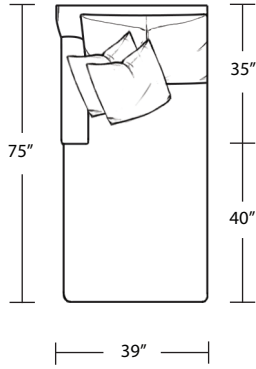

LAF 1 Arm Chaise