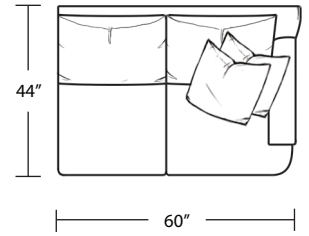

DANTE

(Custom Sizing Available)

Sofa

LAF Sofa with Return

LAF 1 Arm Loveseat

Loveseat

RAF Sofa with Return

RAF 1 Arm Loveseat

Chair / Swivel Chair

LAF 1 Arm Sofa

LAF 1 Arm Chair

Ottoman

RAF 1 Arm Sofa

RAF 1 Arm Chair

TOP VIEW SCALE: 1/4" = 1 FOOT
SEAT DEPTH MAY VARY DEPENDING ON BACK PILLOW PLACEMENT
ALL DIMENSIONS ARE APPROXIMATE AND SUBJECT TO CHANGE