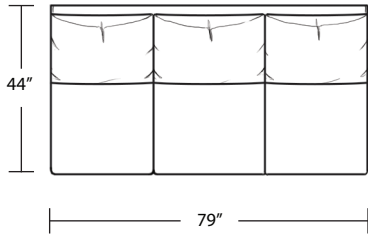

Chair / Swivel Chair

LAF 1 Arm Sofa

LAF 1 Arm Chair

Ottoman

RAF 1 Arm Sofa

RAF 1 Arm Chair

TOP VIEW SCALE: 1/4" = 1 FOOT
SEAT DEPTH MAY VARY DEPENDING ON BACK PILLOW PLACEMENT
ALL DIMENSIONS ARE APPROXIMATE AND SUBJECT TO CHANGE

Armless Sofa

LAF 1 Arm Chaise

Armless Loveseat

Armless Chair

RAF 1 Arm Chaise

Square Corner

Curve