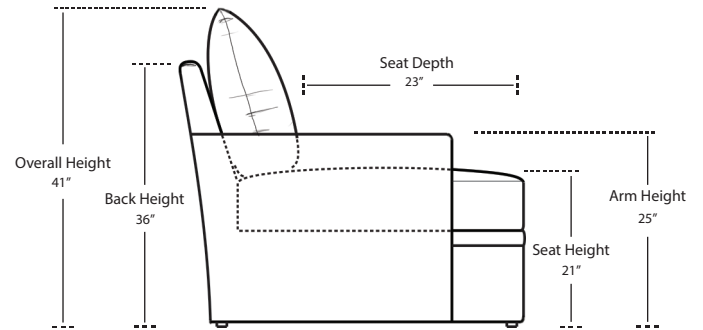

DANTE

(Custom Sizing Available)

Sofa

LAF Sofa with Return

LAF 1 Arm Loveseat

Loveseat

RAF Sofa with Return

RAF 1 Arm Loveseat

Chair / Swivel Chair

LAF 1 Arm Sofa

LAF 1 Arm Chair

Ottoman

RAF 1 Arm Sofa

RAF 1 Arm Chair

TOP VIEW SCALE: 1/4" = 1 FOOT
SEAT DEPTH MAY VARY DEPENDING ON BACK PILLOW PLACEMENT
ALL DIMENSIONS ARE APPROXIMATE AND SUBJECT TO CHANGE