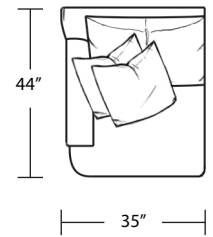

DANTE

(Custom Sizing Available)

Sofa

LAF Sofa with Return

LAF 1 Arm Loveseat

Loveseat

RAF Sofa with Return

RAF 1 Arm Loveseat

Chair / Swivel Chair

LAF 1 Arm Sofa

LAF 1 Arm Chair

Ottoman

RAF 1 Arm Sofa

RAF 1 Arm Chair

TOP VIEW SCALE: 1/4" = 1 FOOT
SEAT DEPTH MAY VARY DEPENDING ON BACK PILLOW PLACEMENT
ALL DIMENSIONS ARE APPROXIMATE AND SUBJECT TO CHANGE