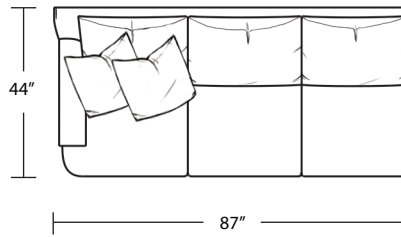

DANTE

(Custom Sizing Available)

Sofa

LAF Sofa with Return

LAF 1 Arm Loveseat

Loveseat

RAF Sofa with Return

RAF 1 Arm Loveseat

Chair / Swivel Chair

LAF 1 Arm Sofa

LAF 1 Arm Chair

Ottoman

RAF 1 Arm Sofa

RAF 1 Arm Chair

TOP VIEW SCALE: 1/4" = 1 FOOT
SEAT DEPTH MAY VARY DEPENDING ON BACK PILLOW PLACEMENT
ALL DIMENSIONS ARE APPROXIMATE AND SUBJECT TO CHANGE