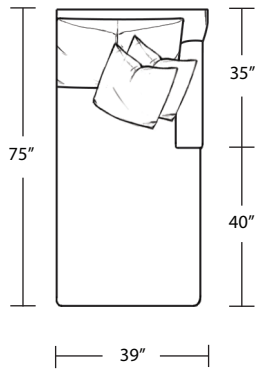

Chair / Swivel Chair

LAF 1 Arm Sofa

LAF 1 Arm Chair

Ottoman

RAF 1 Arm Sofa

RAF 1 Arm Chair

TOP VIEW SCALE: 1/4" = 1 FOOT
SEAT DEPTH MAY VARY DEPENDING ON BACK PILLOW PLACEMENT
ALL DIMENSIONS ARE APPROXIMATE AND SUBJECT TO CHANGE

Armless Sofa

LAF 1 Arm Chaise

Armless Loveseat

Armless Chair

RAF 1 Arm Chaise

Square Corner

Curve