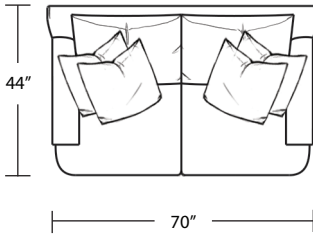

DANTE

(Custom Sizing Available)

Sofa

LAF Sofa with Return

LAF 1 Arm Loveseat

Loveseat

RAF Sofa with Return

RAF 1 Arm Loveseat

Chair / Swivel Chair

LAF 1 Arm Sofa

LAF 1 Arm Chair

Ottoman

RAF 1 Arm Sofa

RAF 1 Arm Chair

TOP VIEW SCALE: 1/4" = 1 FOOT
SEAT DEPTH MAY VARY DEPENDING ON BACK PILLOW PLACEMENT
ALL DIMENSIONS ARE APPROXIMATE AND SUBJECT TO CHANGE

Armless Sofa

LAF 1 Arm Chaise

Armless Loveseat

Armless Chair

RAF 1 Arm Chaise

Square Corner

Curve