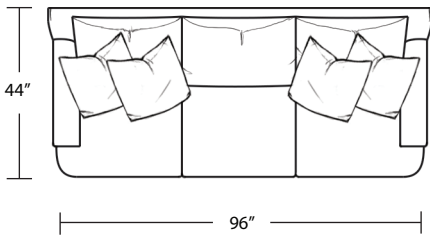

DANTE

(Custom Sizing Available)

Sofa

LAF Sofa with Return

LAF 1 Arm Loveseat

Loveseat

RAF Sofa with Return

RAF 1 Arm Loveseat

Chair / Swivel Chair

LAF 1 Arm Sofa

LAF 1 Arm Chair

Ottoman

RAF 1 Arm Sofa

RAF 1 Arm Chair

TOP VIEW SCALE: 1/4" = 1 FOOT
SEAT DEPTH MAY VARY DEPENDING ON BACK PILLOW PLACEMENT
ALL DIMENSIONS ARE APPROXIMATE AND SUBJECT TO CHANGE