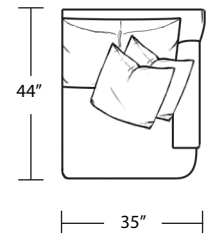

Chair / Swivel Chair

LAF 1 Arm Sofa

LAF 1 Arm Chair

Ottoman

RAF 1 Arm Sofa

RAF 1 Arm Chair

TOP VIEW SCALE: 1/4" = 1 FOOT
SEAT DEPTH MAY VARY DEPENDING ON BACK PILLOW PLACEMENT
ALL DIMENSIONS ARE APPROXIMATE AND SUBJECT TO CHANGE