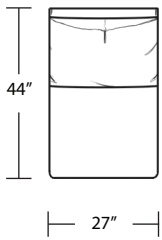

Chair / Swivel Chair

LAF 1 Arm Sofa

LAF 1 Arm Chair

Ottoman

RAF 1 Arm Sofa

RAF 1 Arm Chair

TOP VIEW SCALE: 1/4" = 1 FOOT
SEAT DEPTH MAY VARY DEPENDING ON BACK PILLOW PLACEMENT
ALL DIMENSIONS ARE APPROXIMATE AND SUBJECT TO CHANGE

Armless Sofa

LAF 1 Arm Chaise

Armless Loveseat

Armless Chair

RAF 1 Arm Chaise

Square Corner

Curve