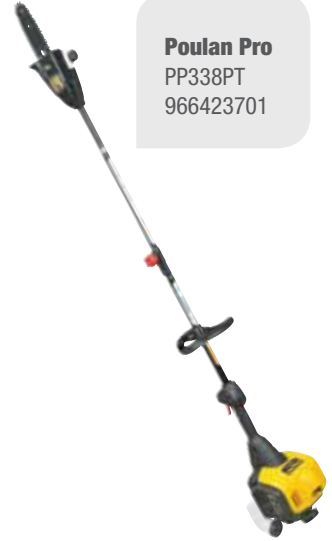

Hedge Trimmers

Poulan Pro
PP2822
966513101

Weed Eater
GHT225
952711803

Weed Eater
HT1700
952711897

Model	PP2822	GHT225	HT1700
Model Number	966513101	952711803	952711897
Engine / Motor	28cc	25cc	2.4 Amp Electric Motor
Starting Type	Spring Assist	Standard	N/A
Blades	Dual Sided/Serrated	Stainless Steel Double Edged	Double Edged Blades
Cut Width	22"	22"	17"
Handle Type	Swivel	Reduced Vibration	Standard

Chain Saws

Poulan Pro
PP5020AV
966807601

Poulan Pro
PP4218A
967185102

Poulan Pro
PP3816A
967196401

Poulan Pro
PP338PT
966423701

McCulloch
CS380
967027501

McCulloch
CS340
967027401

Poulan
PP4018WT
952802036