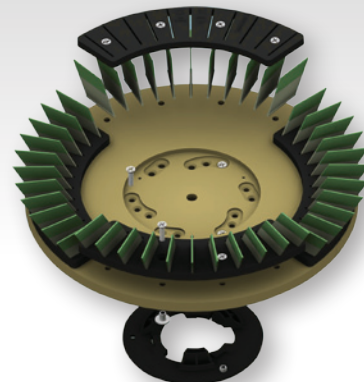

Steps 2-7

Concrete Polishing Tools

- Start with the coarse 50 grit and proceed through a progressively finer grit tool as your application requires
- The number of passes for each grit depends on the level of gloss you wish to obtain