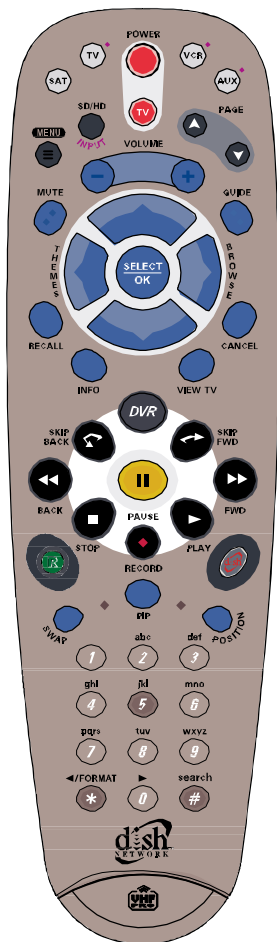

DISH PLAYER-DVR™ 921

High Definition - Digital Video Recorder

DISH Player-DVR 921 is a dual-tuner satellite receiver that combines the power of digital video recorder (DVR) technology with the ability to receive and record high definition television programming directly from DISH Network and off-air digital broadcasts. DISH Player-DVR 921 features a 250 GB hard drive and comes with DISH Video-On-Demand Service, which provides the ability to pause, record, replay and fast-forward standard or high definition television programs.

Feature DISH PLAYER-DVR 921

Feature	DISH PLAYER-DVR 921
Number of Satellite Tuners	2
Supports HDTV	Yes
Digital Video Recording	Yes
Recording Capacity*	Up to 180 hours (SD) Up to 25 hours (HD)
HD Video Outputs	DVI-HDTV/DISH DVI (DVI/RGB)
SD Video Outputs	Composite, S-Video, Coax
On-Screen Caller ID**	Yes
Optical Digital Audio Output	Yes
Remote Type	UHF Pro 4-Component Universal
DISH Pro Plus Compatible	Yes
Software Upgradeable via Satellite	Yes

RECEIVER FEATURES