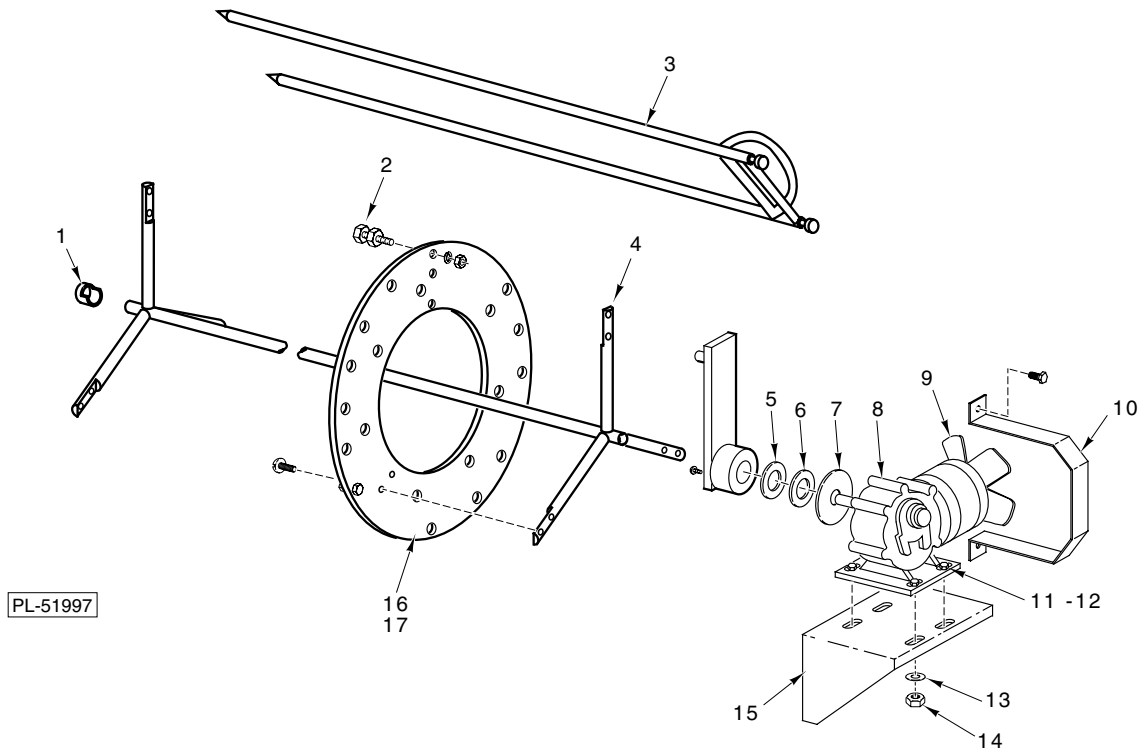

## CONTROL PANEL

ILLUS. PL-51996	PART NO.	NAME OF PART	AMT.
1	360145	Thermostat (Oven) .....	1
2	360281	Clip - Thermostat .....	AR
3	356946	Sensor - Temperature (Oven) .....	1
4	360143	Bushing .....	1
5	357553-35	Terminal Block (4 Pole) .....	1
6	359758-12	Meat Probe (HRO330P & HRO550P) .....	1
7	360145	Thermostat High - Limit (Oven) .....	1
8	356830	Switch - Rotary (Oven) .....	1
9	359460-57	Capacitor 1.5 mf .....	2
10	356839	Switch - Main (On/Off)(Oven) .....	1
11	356878	Switch - Rotary (Warmer) .....	1
12	359460-33	Bracket - Thermostat (Oven) .....	1
13	357196	Thermostat (Warmer) .....	1
14	356941	Switch - Magnet .....	1
15	356938	RC Unit .....	1
16	356842	Bracket - Terminal Block Mounting .....	1
17	360201	Capacitor .....	1
18	356841	Block - Terminal .....	1
19	360280	Plate - Ground .....	1
20	358712-2	Block - Terminal "4,5,6" .....	2
21	358713	Screw M4 x 20 (Use with item 20) .....	2
22	360036	Thermometer (Warmer) .....	1
23	359460-39	Control Panel Assy. (HRW 330) .....	1
24	359460-10	Trim - Control Panel .....	AR
25	356833	Knob - Switch (Warmer) .....	1
26	359460-48	Ring - Sealing (Use with item 31) .....	AR
27	359460-23	Control Panel Assy. (HRO 330) .....	1
28	359460-10	Trim - Control Panel .....	1
29	356840	Holder - Fuse .....	2
30	356845	Fuse .....	2
31	356833	Knob .....	AR
32	359460-48	Ring - Sealing (Use with item 31) .....	AR
33	359460-60	Timer - Digital Display .....	1
34	359460-42	Clip - Timer Display .....	1
35	359758-3	Control Panel Assy. (HRO330P & HRO550P) .....	1
36	359460-10	Trim - Control Panel (HRO330P & HRO550P) .....	1
37	359758-13	Circuit Board (Display)(HRO330P & HRO550P) .....	1
38	359758-11	Receptacle - Meat Probe (HRO330P & HRO550P) .....	1