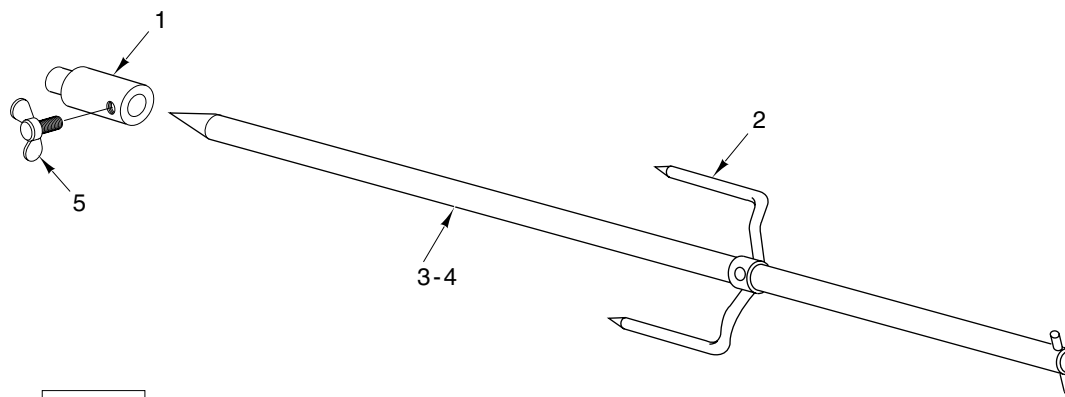

PL-50929

ACCESSORIES

ILLUS. PL-50929	PART NO.	NAME OF PART	AMT.
1	360386	Sleeve - Spit	1
2	360387	Fork - Spit	AR
3	360388	Shaft - Spit	1
4	360247	Spit - Turkey (Incls. items 1,2,3 & 5)	1
5	360297	Screw - Wing M5	AR
	360154	Basket	1
	360284	Key - Spit	1
	360189	Rack - Chicken	1
	360235-2	Spit (HRO 330/550)	1
	359580	Spit- "V"	AR