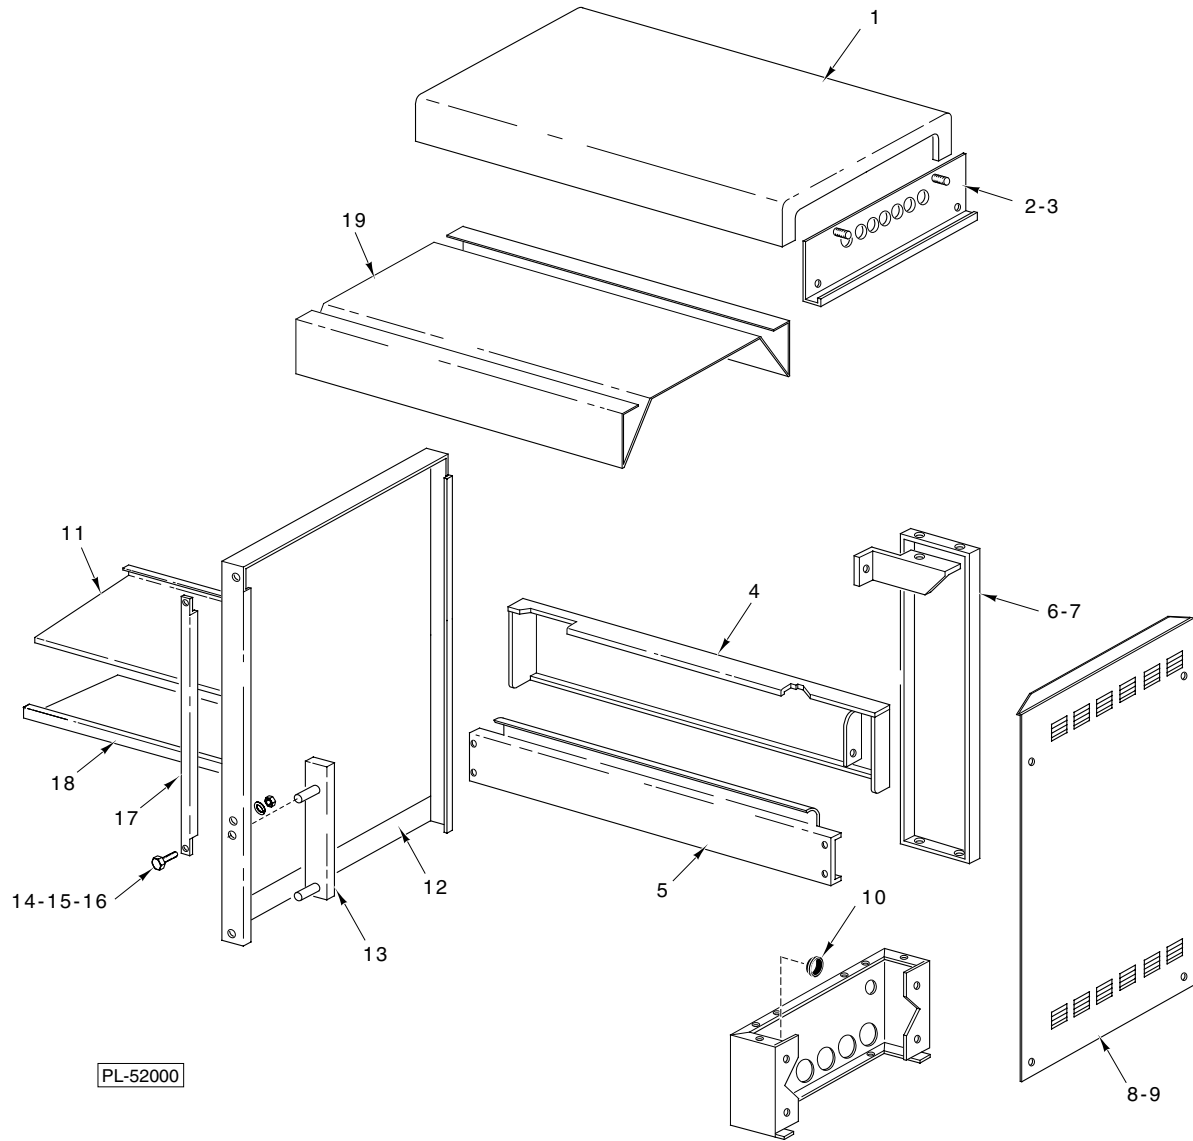

OVEN (R.H. SIDE)

OVEN (R.H. SIDE)

ILLUS. PL-52000	PART NO.	NAME OF PART	AMT.
1	359460-7	Top Assy.	1
2	359460-20	Reinforcement - Side Panel	1
3	NS-47-88	Nut - Crown M6 x 1.0	AR
4	359460-12	Panel - Lower Front (Operator's Side)(HRO 330)	1
5	359460-5	Panel - Inside Front (Customer's Side)	1
6	359460-40	Panel - Customer's Side (HRW 330)	1
7	359460-24	Panel - Customer's Side (HRO 330/550)	1
8	359460-43	Panel - Outer (R.H.)(HRO 330)	1
9	359460-69	Panel - Outer (R.H.)(HRO 550/HRW 330)	1
10	360143	Bushing	1
11	359460-53	Plate - Grease (Small)	1
12	359460-2	Panel - Inner Oven Side (R.H.)	1
13	356958	Strip - Front Mounting (HRW330)	4
14	SC-120-57	Cap Screw M6 x 1.0 x 10mm Hex Hd.	AR
15	WL-19-71	Lockwasher M6 Medium	AR
16	NS-47-50	Nut Hex M6 x 1.0	AR
17	356907	Strip - Magnet Activator	1
18	359460-52	Plate - Grease (Large)	1
19	359460-6	Ceiling - Oven Top	1
	360209	Clip - Insulation	AR

* Note: Quantities Listed Are For One Oven Only