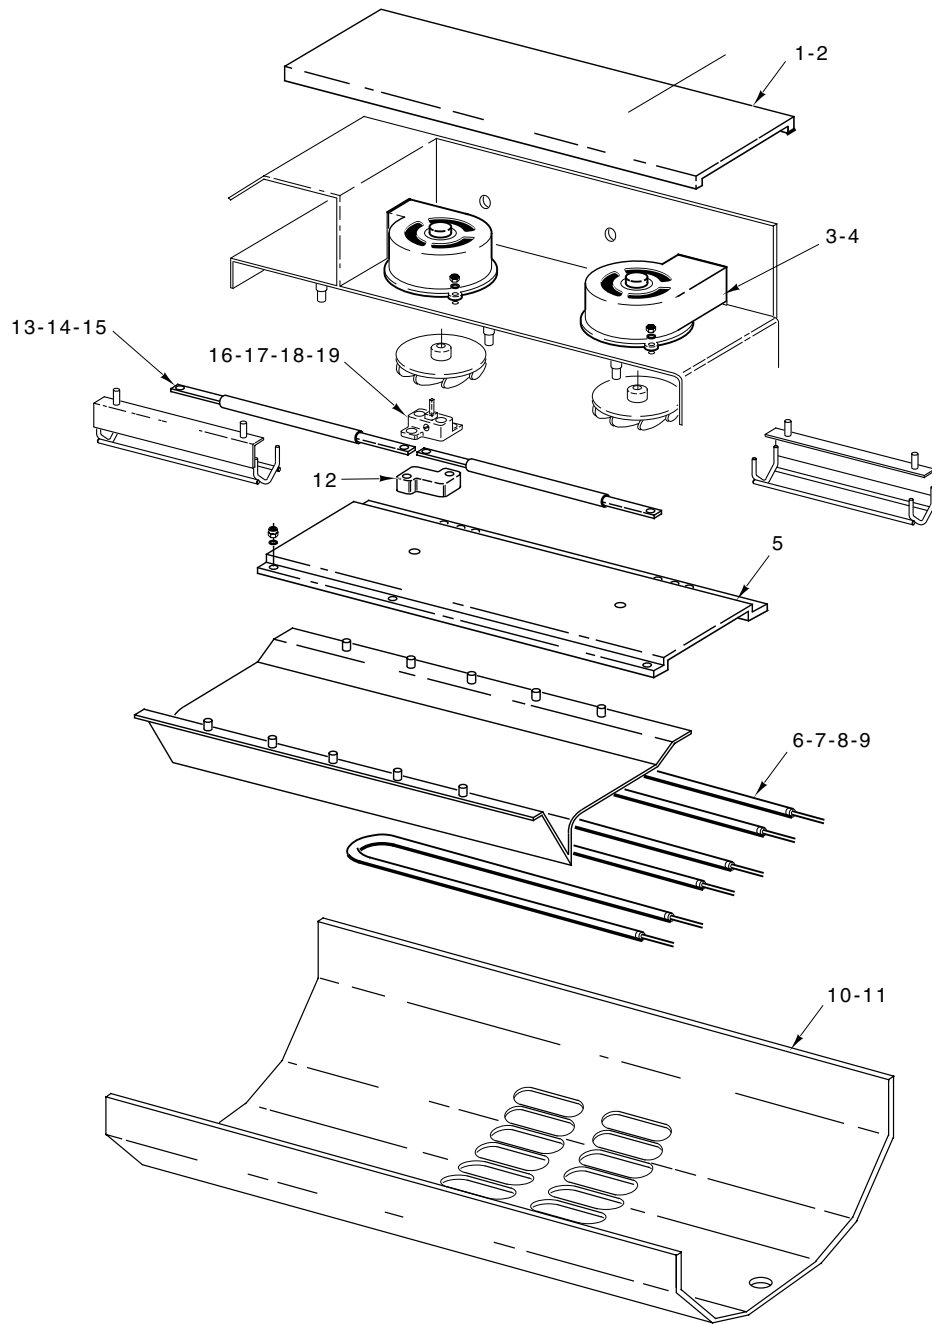

PL-51998

BLOWER

BLOWER

ILLUS.	PART	NAME OF PART	AMT.
PL-51998	NO.		
1	359460-15	Plate - Fan Mounting	2
2	360238	Clip - Speed	AR
3	359460-25	Blower (W/Fan Blade)	2
4	SC-120-61	Mach. Screw M4 x 07 x 10mm Cheese Hd.	AR
5	359460-22	Plate - Ventilating	1
6	356894	Element - Heating (208V)(2100 Watts)	AR
7	357813	Element - Heating (240V)(2100 Watts)	AR
8	359460-46	Element - Heating (208V.)(3100 Watts)	AR
9	359460-47	Element - Heating (240V.)(3100 Watts)	AR
10	359460-66	Strip - Lamp Holder Mounting	2
11	359460-17	Plate - Air Deflector	1
12	360156	Holder - Quartz Lamp Cap	4
13	360155	Lamp - Quartz	2
14	SC-120-50	Cap Screw M5 x 0.8 x 8mm Hex Hd.	AR
15	WS-22-06	Washer	AR
16	360129	Holder - Quartz Lamp Base	4
17	SC-120-56	Mach. Screw M4 x 0.7 x 20mm Cheese Hd.	AR
18	WL-19-72	Lockwasher M4 Medium	AR
19	NS-47-48	Full Nut M4 Hex	AR