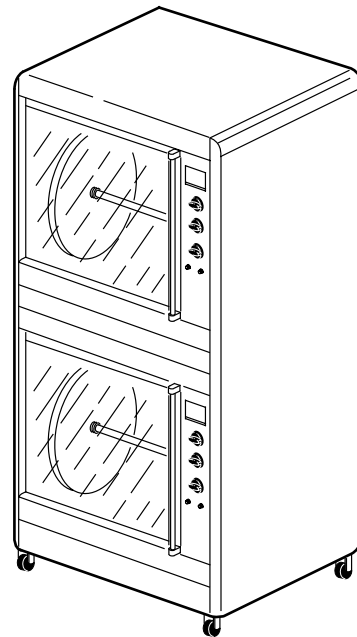

HRO330 = HRW330
WARMER

PL-51958