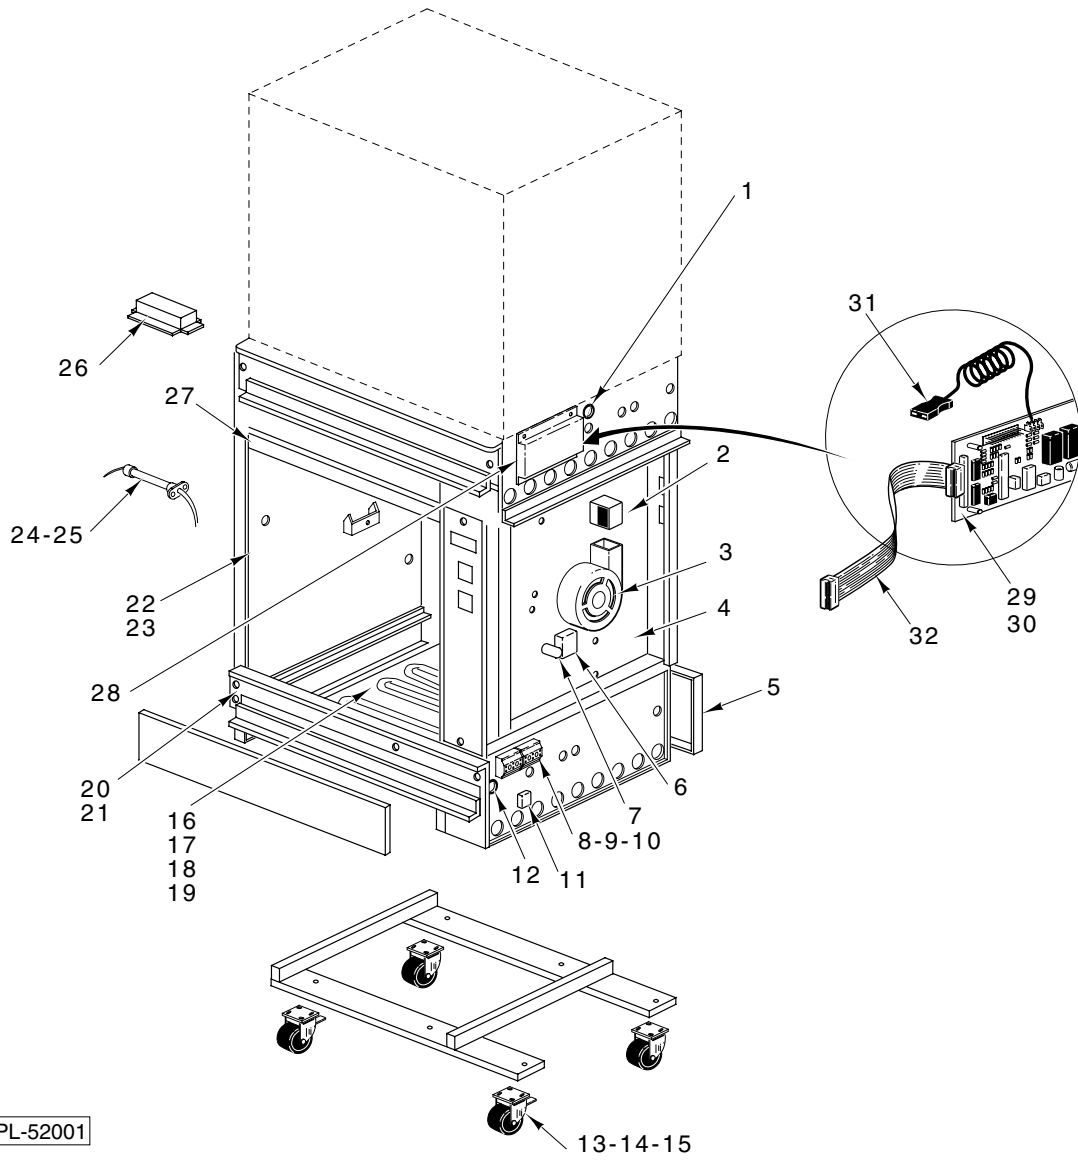

PL-52001

FRAME

FRAME

ILLUS. PL-52001	PART NO.	NAME OF PART	AMT.
1	360143	Bushing	1
2	359460-36	Duct - Air	1
3	359460-25	Blower (W/Fan Blade)	AR
4	359460-31	Plate - Fan	1
5	359460-11	Panel - Lower Front (Operator's Side)	1
6	356841	Block - Terminal	1
7	359460-57	Capacitor 1.5 mf (Use w/item 4)	1
8	358712-1	Block - Terminal "1,2,3"	1
9	358712-2	Block - Terminal "4,5,6"	1
10	360280	Plate - Ground	2
11	359460-58	Strain Relief	1
12	360143	Bushing	1
13	360245	Caster W/O Lock (HRO 550/HRW 330)	2
14	360244	Caster W/Lock (HRO 550/HRW 330)	2
15	356876	Spacer (HRO 550/HRW 330)	4
16	NS-47-87	Nut M14 x 1.5 Hex	AR
17	360241	Element - Heater	1
18	360066	Gasket	4
19	356932	Shield - Heating Element	1
20	359460-30	Front - Inside (Operator's Side)	1
21	359460-51	Front - Inside (Lower Customer's Side)	1
22	359460-29	Panel - Inner Warmer Side Assy. (L.H.)	1
23	359460-28	Panel - Inner Warmer Side Assy. (R.H.)	1
24	360240	Holder - Lamp	1
25	360446	Lamp - Halotherm 200W	2
26	356861	Lamp - Reflector (Halogen)	1
27	359460-34	Ceiling - Warmer	1
28	359758-8	Cover - Controls Circuit Board (HRO 330P & HRO550P)	1
29	359460-61	Timer - Control (12 Hr.)	1
30	359758-4	Circuit Board - Controls (HRO330P & HRO550P)(Incls. items 31 & 32)	1
31	359758-11	Receptacle - Meat Probe (HRO330P & HRO550P)	1
32	359758-14	Ribbon Cable (HRO330P & HRO550P)	1