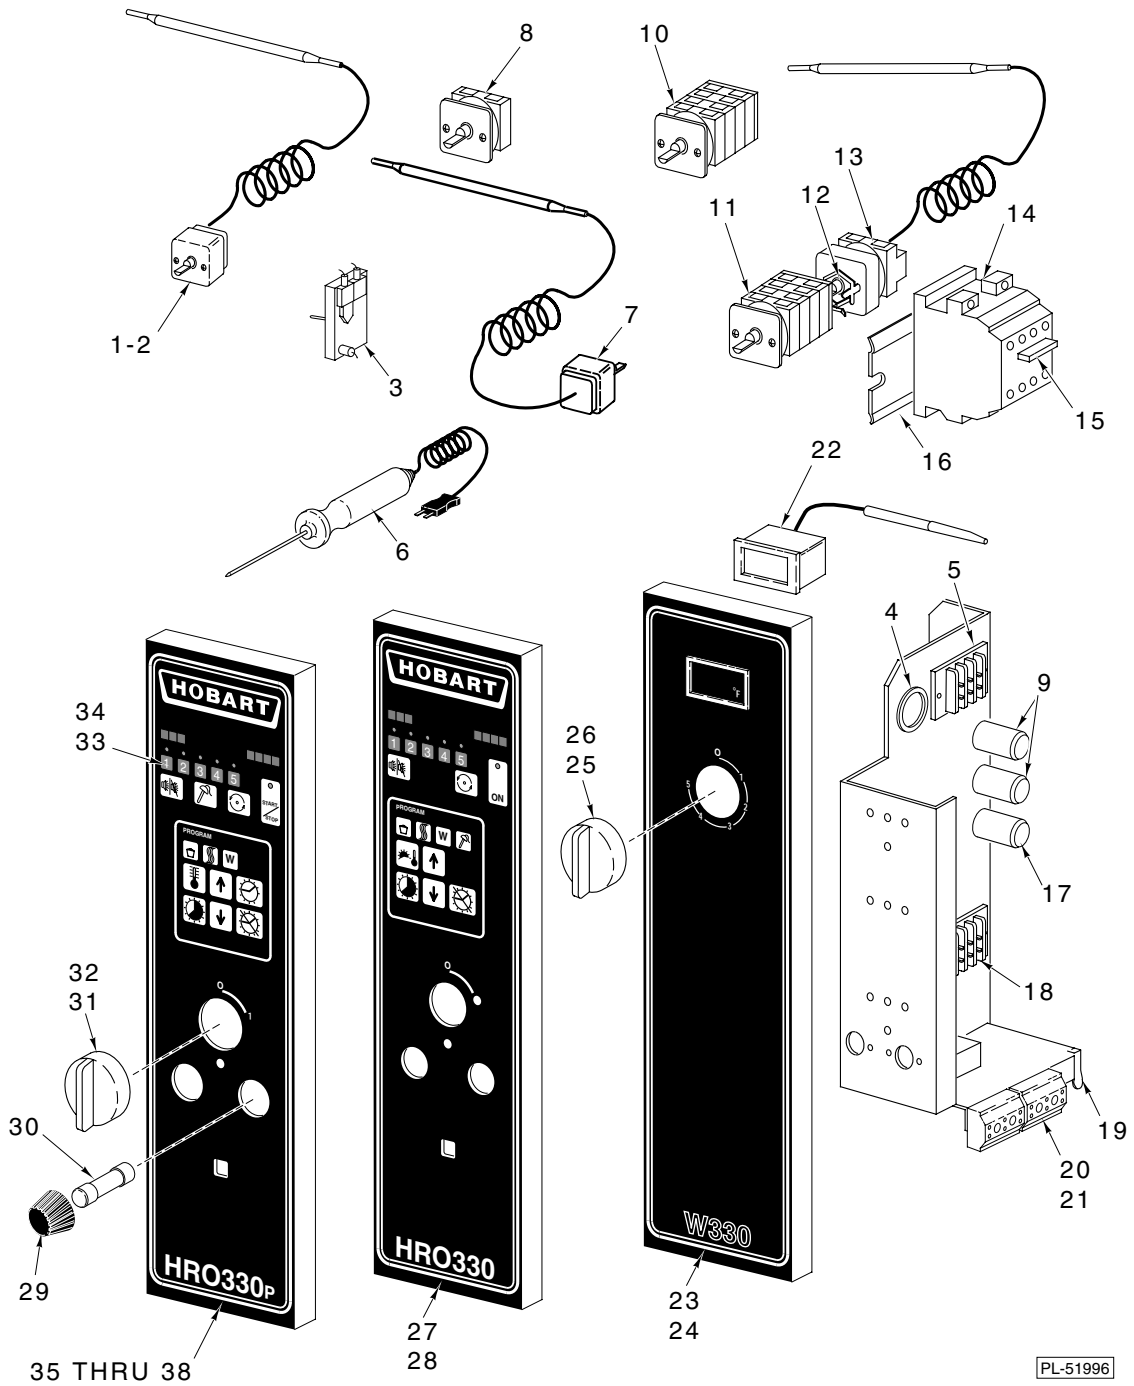

PL-51996

CONTROL PANEL

CONTROL PANEL

ILLUS. PL-51996	PART NO.	NAME OF PART	AMT.
1	360145	Thermostat (Oven)	1
2	360281	Clip - Thermostat	AR
3	356946	Sensor - Temperature (Oven)	1
4	360143	Bushing	1
5	357553-35	Terminal Block (4 Pole)	1
6	359758-12	Meat Probe (HRO330P & HRO550P)	1
7	360145	Thermostat High - Limit (Oven)	1
8	356830	Switch - Rotary (Oven)	1
9	359460-57	Capacitor 1.5 mf	2
10	356839	Switch - Main (On/Off)(Oven)	1
11	356878	Switch - Rotary (Warmer)	1
12	359460-33	Bracket - Thermostat (Oven)	1
13	357196	Thermostat (Warmer)	1
14	356941	Switch - Magnet	1
15	356938	RC Unit	1
16	356842	Bracket - Terminal Block Mounting	1
17	360201	Capacitor	1
18	356841	Block - Terminal	1
19	360280	Plate - Ground	1
20	358712-2	Block - Terminal "4,5,6"	2
21	358713	Screw M4 x 20 (Use with item 20)	2
22	360036	Thermometer (Warmer)	1
23	359460-39	Control Panel Assy. (HRW 330)	1
24	359460-10	Trim - Control Panel	AR
25	356833	Knob - Switch (Warmer)	1
26	359460-48	Ring - Sealing (Use with item 31)	AR
27	359460-23	Control Panel Assy. (HRO 330)	1
28	359460-10	Trim - Control Panel	1
29	356840	Holder - Fuse	2
30	356845	Fuse	2
31	356833	Knob	AR
32	359460-48	Ring - Sealing (Use with item 31)	AR
33	359460-60	Timer - Digital Display	1
34	359460-42	Clip - Timer Display	1
35	359758-3	Control Panel Assy. (HRO330P & HRO550P)	1
36	359460-10	Trim - Control Panel (HRO330P & HRO550P)	1
37	359758-13	Circuit Board (Display)(HRO330P & HRO550P)	1
38	359758-11	Receptacle - Meat Probe (HRO330P & HRO550P)	1