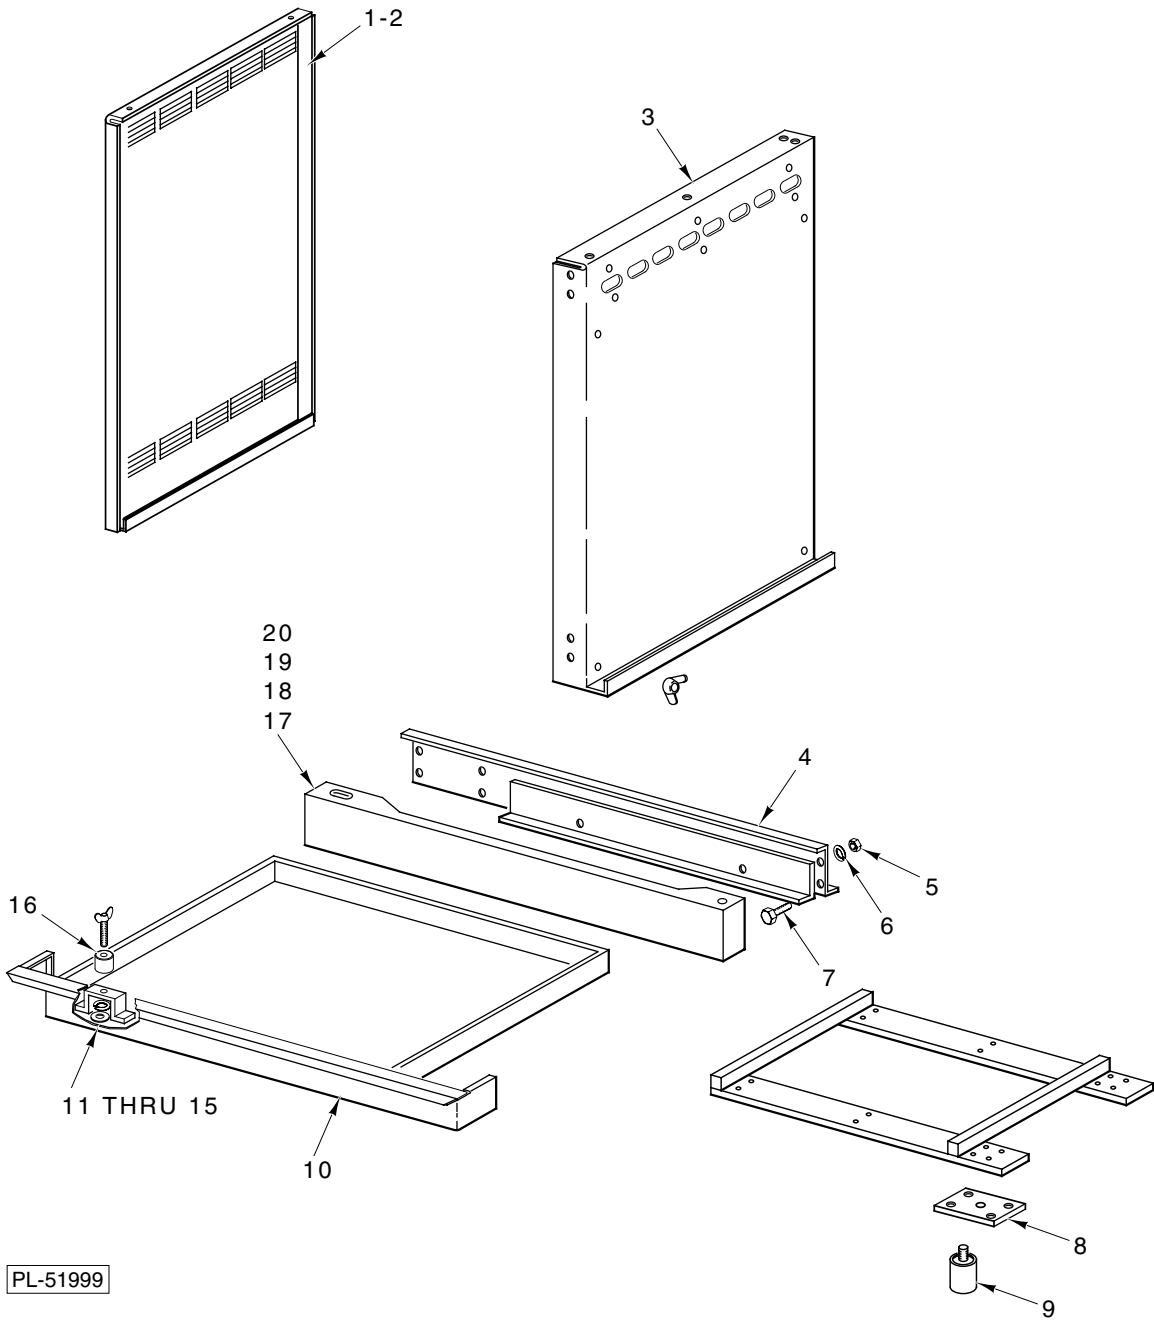

\* Note: Quantities Listed Are For One Oven Only.

PL-51998

**BLOWER**

**BLOWER**

<b>ILLUS.</b>	<b>PART</b>	<b>NAME OF PART</b>	<b>AMT.</b>
<b>PL-51998</b>	<b>NO.</b>		
1	359460-15	Plate - Fan Mounting .....	2
2	360238	Clip - Speed .....	AR
3	359460-25	Blower (W/Fan Blade) .....	2
4	SC-120-61	Mach. Screw M4 x 07 x 10mm Cheese Hd. ....	AR
5	359460-22	Plate - Ventilating .....	1
6	356894	Element - Heating (208V)(2100 Watts) .....	AR
7	357813	Element - Heating (240V)(2100 Watts) .....	AR
8	359460-46	Element - Heating (208V.)(3100 Watts) .....	AR
9	359460-47	Element - Heating (240V.)(3100 Watts) .....	AR
10	359460-66	Strip - Lamp Holder Mounting .....	2
11	359460-17	Plate - Air Deflector .....	1
12	360156	Holder - Quartz Lamp Cap .....	4
13	360155	Lamp - Quartz .....	2
14	SC-120-50	Cap Screw M5 x 0.8 x 8mm Hex Hd. ....	AR
15	WS-22-06	Washer .....	AR
16	360129	Holder - Quartz Lamp Base .....	4
17	SC-120-56	Mach. Screw M4 x 0.7 x 20mm Cheese Hd. ....	AR
18	WL-19-72	Lockwasher M4 Medium .....	AR
19	NS-47-48	Full Nut M4 Hex .....	AR