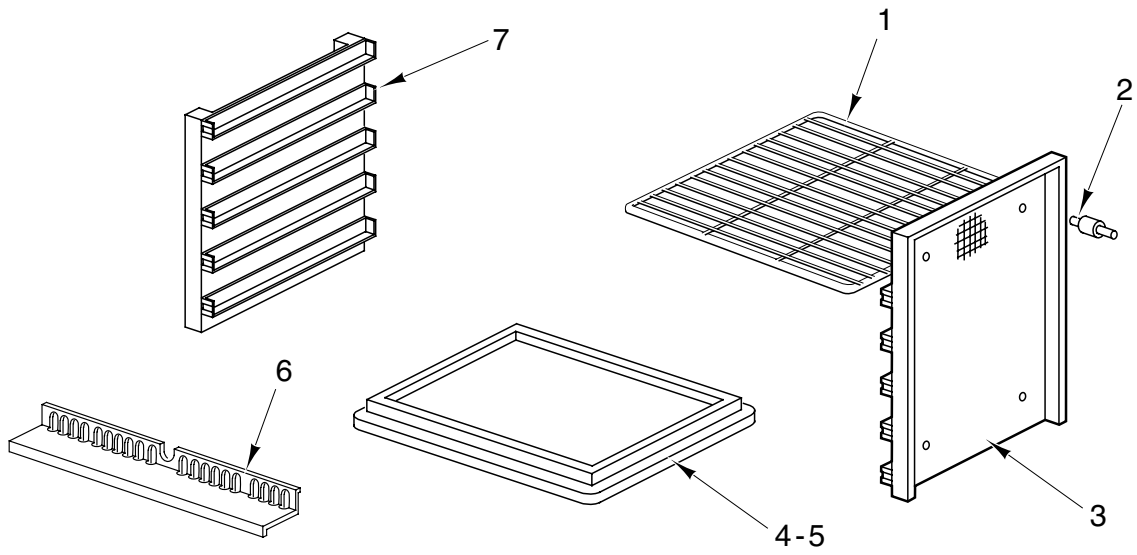

PL-52002

TRAYS & SHELVES (WARMER)

TRAYS & SHELVES (WARMER)

ILLUS.	PART	NAME OF PART	AMT.
PL-52002	NO.		
1	356929	Rack - Stainless Steel Wire	3
2	360136	Spacer - Fan Guard	4
3	359460-31	Plate - Fan	1
4	360242	Tray - Gastronome	1
5	360296	Rod - Support	3
6	359460-35	Plate - Air guide	2
7	359460-32	Rack - Slide W/Runner	1