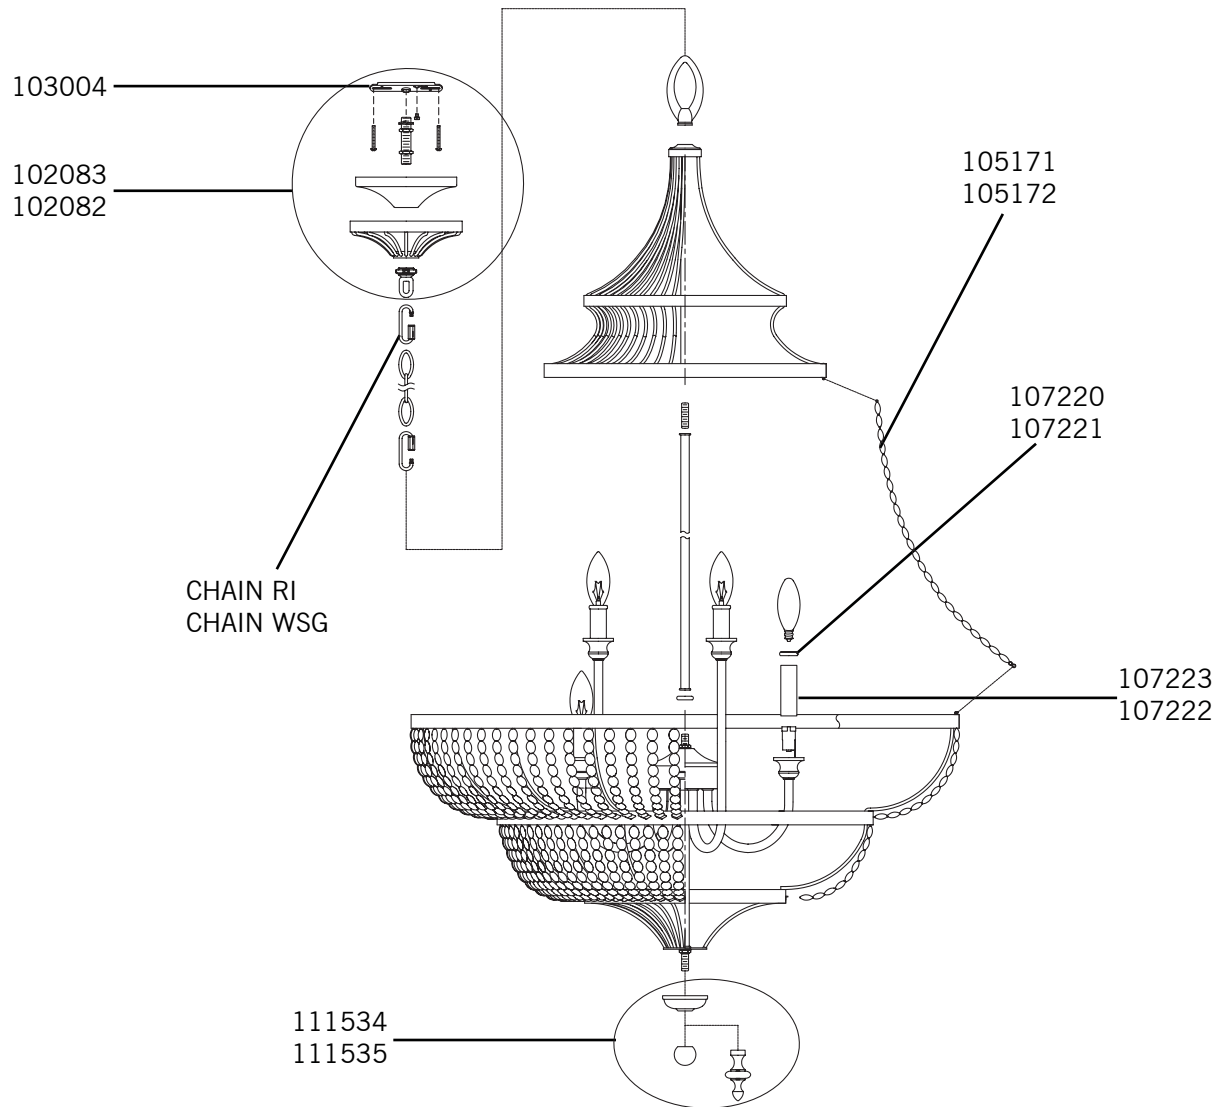

Replacement Parts For **F2809/9**

Qty.	Part #	Description
	103004	Mounting Plate
	102083 102082	Canopy Kit RI Canopy Kit WSG
	111534 111535	Finial Kit RI Finial Kit WSG
	CHAIN RI CHAIN WSG	Chain RI Chain WSG
	105171 105172	Polished Stone White Plastic Beads
	107220 107221	Candle Follower RI Candle Follower WSG
	107223 107222	Candle Tube RI Candle Tube WSG