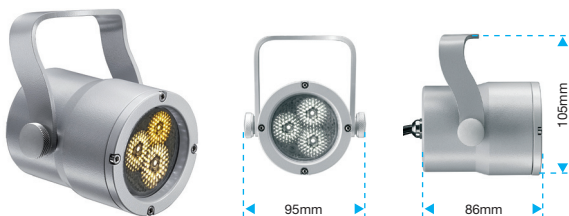

FOCUS WHITE

CODE	PRODUCT	LENSES	FINISH
03.LDB024.W08	FOCUS WHITE 3200°K-5500°K	SPOT	GREY
03.LDB0024.W25	FOCUS WHITE 3200°K-5500°K	MEDIUM FLOOD	GREY
03.LDB0024.W40	FOCUS WHITE 3200°K-5500°K	WIDE FLOOD	GREY
03.LDB026.N	FOCUS WHITE 3200°K	SPOT	GREY
03.LDB0026.M	FOCUS WHITE 3200°K	MEDIUM FLOOD	GREY
03.LDB0026.W	FOCUS WHITE 3200°K	WIDE FLOOD	GREY
03.LDB027.N	FOCUS WHITE 5500°K	SPOT	GREY
03.LDB027.M	FOCUS WHITE 5500°K	MEDIUM FLOOD	GREY
03.LDB027.W	FOCUS WHITE 5500°K	WIDE FLOOD	GREY
03.LDB028.N	FOCUS WHITE 6800°K	SPOT	GREY
03.LDB028.M	FOCUS WHITE 6800°K	MEDIUM FLOOD	GREY
03.LDB028.W	FOCUS WHITE 6800°K	WIDE FLOOD	GREY