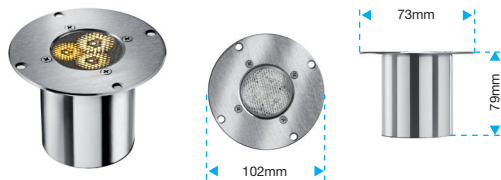

FOCUS STEEL R WHITE

CODE	PRODUCT	LENSES	FINISH
03.LDB024.W08.X	FOCUS STEEL WHITE 3200°K-5500°K	SPOT	BRUSHED STEEL
03.LDB0024.W25.X	FOCUS STEEL WHITE 3200°K-5500°K	MEDIUM FLOOD	BRUSHED STEEL
03.LDB0024.W40.X	FOCUS STEEL WHITE 3200°K-5500°K	WIDE FLOOD	BRUSHED STEEL
03.LDB026.N.X	FOCUS STEEL WHITE 3200°K	SPOT	BRUSHED STEEL
03.LDB0026.M.X	FOCUS STEEL WHITE 3200°K	MEDIUM FLOOD	BRUSHED STEEL
03.LDB0026.W.X	FOCUS STEEL WHITE 3200°K	WIDE FLOOD	BRUSHED STEEL
03.LDB027.N.X	FOCUS STEEL WHITE 5500°K	SPOT	BRUSHED STEEL
03.LDB027.M.X	FOCUS STEEL WHITE 5500°K	MEDIUM FLOOD	BRUSHED STEEL
03.LDB027.W.X	FOCUS STEEL WHITE 5500°K	WIDE FLOOD	BRUSHED STEEL
03.LDB028.N.X	FOCUS STEEL WHITE 6800°K	SPOT	BRUSHED STEEL
03.LDB028.M.X	FOCUS STEEL WHITE 6800°K	MEDIUM FLOOD	BRUSHED STEEL
03.LDB028.W.X	FOCUS STEEL WHITE 6800°K	WIDE FLOOD	BRUSHED STEEL