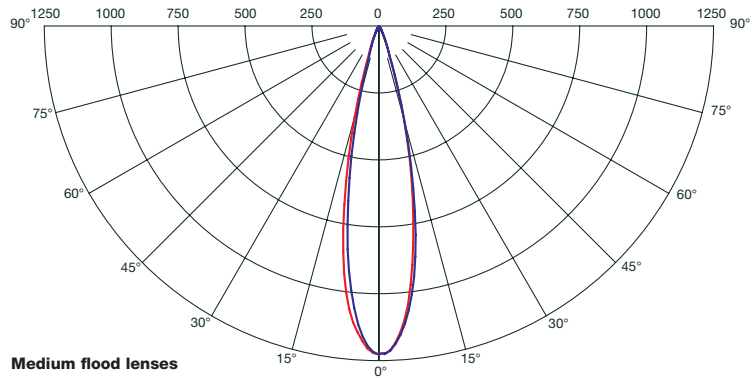

POLAR DIAGRAMS

| | |
|---|---|
| CIE Code: 95 99 100 100 23 | Asymmetry: IMax = 1225,7 cd/km; C = 0,0°; gamma = 0,5° |
| Efficiency: LOR = 23,4; DLOR = 100,0; ULOR = 0,0 | Beam Angle: C0-180 = 21,9°; C90-270 = 21,4° |
| Orientation: 0° | Inclination: 0° |
| | Rotation: 0° |