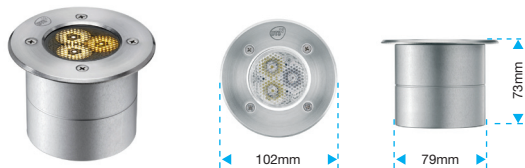

FOCUS R WHITE

CODE	PRODUCT	LENSES	FINISH
03.LDB022.N	FOCUS R WHITE 3200°K-5500°K	SPOT	BRUSHED STEEL
03.LDB022.M	FOCUS R WHITE 3200°K-5500°K	MEDIUM FLOOD	BRUSHED STEEL
03.LDB022.W	FOCUS R WHITE 3200°K-5500°K	WIDE FLOOD	BRUSHED STEEL
03.LDB013.N	FOCUS R WHITE 3200°K	SPOT	BRUSHED STEEL
03.LDB013.M	FOCUS R WHITE 3200°K	MEDIUM FLOOD	BRUSHED STEEL
03.LDB013.W	FOCUS R WHITE 3200°K	WIDE FLOOD	BRUSHED STEEL
03.LDB016.N	FOCUS R WHITE 5500°K	SPOT	BRUSHED STEEL
03.LDB016.M	FOCUS R WHITE 5500°K	MEDIUM FLOOD	BRUSHED STEEL
03.LDB016.W	FOCUS R WHITE 5500°K	WIDE FLOOD	BRUSHED STEEL
03.LDB017.N	FOCUS R WHITE 6800°K	SPOT	BRUSHED STEEL
03.LDB017.M	FOCUS R WHITE 6800°K	MEDIUM FLOOD	BRUSHED STEEL
03.LDB017.W	FOCUS R WHITE 6800°K	WIDE FLOOD	BRUSHED STEEL