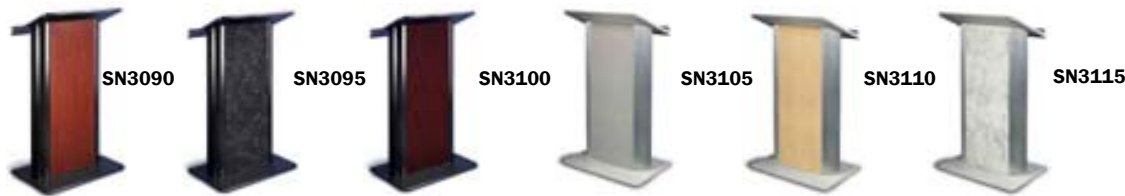

(H) SN3155 Red Mahogany Desktop

(I)

(I)

(J) SN3170 Golden Oak Lectern, 25 in. wide

(J) SN3180 Red Mahogany Lectern, 32 in. wide

(K) SN3185

COLOR PANEL LECTERNS

Great looking contemporary solutions for your presentation needs. These 49-in. tall lecterns provide a modern style that will match your current décor. The spacious reading shelf measures 26.75" wide x 16.75" deep providing enough room for your speaker. The high-density polyethylene (a plastic also found in the marine industry) construction of black base and reading shelf complement the styling of these lecterns black anodized aluminum uprights. The sleek, modern look is completed by the formica panels that snap into the aluminum uprights in seconds without the need of tools. The acrylic shelf located in the back of these lecterns is an ideal spot to keep a glass of water or laser pointer nearby. (A)

Choose from Six Color Combinations

Model #	Ship Weight	MSRP	Net Price
SN3090	89 lbs.	1,101.00	650.96
SN3095	89 lbs.	1,101.00	650.96
SN3100	89 lbs.	1,101.00	650.96
SN3105	89 lbs.	1,101.00	650.96
SN3110	89 lbs.	1,101.00	650.96
SN3115	89 lbs.	1,101.00	650.96