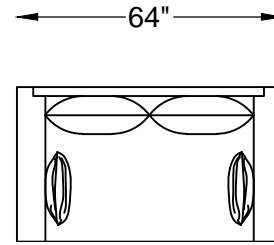

M150013/ LOVESEAT