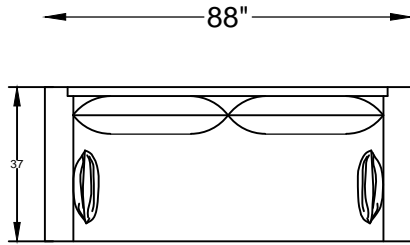

# GARRETT 1500 SERIES

M150020/ SOFA

M150099/ SOFA

M150013/ LOVESEAT

150007/ L OR R ONE-ARM CHAISE (SHOWN AS LEFT)

150017/ L OR R 1-CUSHION ONE-ARM SOFA/ L (SHOWN AS LEFT)

150011/ L OR R ONE-ARM LOVESEAT W/RETURN (SHOWN AS LEFT)

150018/ L OR R ONE-ARM SOFA W/RETURN (SHOWN AS LEFT)

150061/ L OR R ONE-ARM ANGLE SOFA (SHOWN AS LEFT)

\*NOT TO SCALE

150014 ARMLESS SOFA

150010/ L OR R ONE-ARM LOVESEAT (SHOWN AS LEFT)

150009/ ARMLESS LOVESEAT

150005/ L OR R CORNER CHAIR

150001/ OTTOMAN

\*NOT TO SCALE

150064/ L OR R ARMLESS LOVE WITH/ BUMPER (SHOWN AS RIGHT)

150002/ ARMLESS CHAIR

M150004/ CHAIR

150003/ L OR R ONE-ARM CHAIR (SHOWN AS LEFT)

ARM PILLOW  
18" X 18"

Scale: 1/4" = 1'-0"

This schematic is current as 04/16 . The company reserves the right to change dimensions and products offered. A more recent schematic may be available for this series. To see the most current schematic, go to <http://lazarind.com>