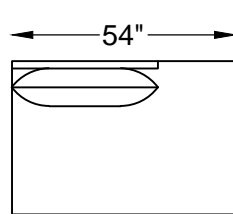

150018/ L OR R ONE-ARM SOFA W/RETURN (SHOWN AS LEFT)

150061/ L OR R ONE-ARM ANGLE SOFA (SHOWN AS LEFT)

\*NOT TO SCALE

150014 ARMLESS SOFA

150010/ L OR R ONE-ARM LOVESEAT (SHOWN AS LEFT)

150009/ ARMLESS LOVESEAT

150005/ L OR R CORNER CHAIR

150001/ OTTOMAN

\*NOT TO SCALE

150064/ L OR R ARMLESS LOVE WITH/ BUMPER (SHOWN AS RIGHT)

150002/ ARMLESS CHAIR

M150004/ CHAIR

150003/ L OR R ONE-ARM CHAIR (SHOWN AS LEFT)

ARM PILLOW  
18" X 18"

Scale: 1/4" = 1'-0"

This schematic is current as 04/16 . The company reserves the right to change dimensions and products offered. A more recent schematic may be available for this series. To see the most current schematic, go to <http://lazarind.com>

\*NOTE: L or R IS DETERMINED BY FACING AT THE PIECE