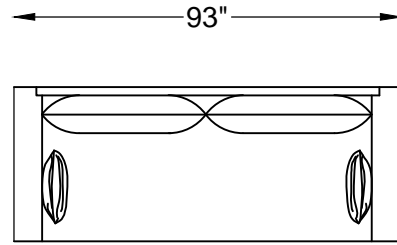

# GARRETT 1500 SERIES

M150020/ SOFA

M150099/ SOFA

M150013/ LOVESEAT

150007/ L OR R ONE-ARM CHAISE (SHOWN AS LEFT)

150017/ L OR R 1-CUSHION ONE-ARM SOFA/ L (SHOWN AS LEFT)

150011/ L OR R ONE-ARM LOVESEAT W/RETURN (SHOWN AS LEFT)

150018/ L OR R ONE-ARM SOFA W/RETURN (SHOWN AS LEFT)

150061/ L OR R ONE-ARM ANGLE SOFA (SHOWN AS LEFT)

\*NOT TO SCALE

150014 ARMLESS SOFA

150010/ L OR R ONE-ARM LOVESEAT (SHOWN AS LEFT)

150009/ ARMLESS LOVESEAT

150005/ L OR R CORNER CHAIR

150001/ OTTOMAN

\*NOT TO SCALE

150064/ L OR R ARMLESS LOVE WITH/ BUMPER (SHOWN AS RIGHT)

150002/ ARMLESS CHAIR

M150004/ CHAIR

150003/ L OR R ONE-ARM CHAIR (SHOWN AS LEFT)

ARM PILLOW  
18" X 18"

Scale: 1/4" = 1'-0"

This schematic is current as 04/16 . The company reserves the right to change dimensions and products offered. A more recent schematic may be available for this series. To see the most current schematic, go to <http://lazarind.com>