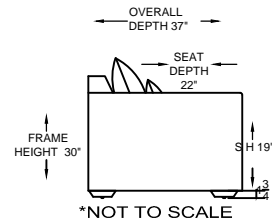

150018/ L OR R ONE-ARM SOFA W/RETURN (SHOWN AS LEFT)

150061/ L OR R ONE-ARM ANGLE SOFA (SHOWN AS LEFT)

\*NOT TO SCALE

150014 ARMLESS SOFA

150010/ L OR R ONE-ARM LOVESEAT (SHOWN AS LEFT)

150009/ ARMLESS LOVESEAT

150005/ L OR R CORNER CHAIR

150001/ OTTOMAN

\*NOT TO SCALE

150064/ L OR R ARMLESS LOVE WITH/ BUMPER (SHOWN AS RIGHT)

150002/ ARMLESS CHAIR

M150004/ CHAIR

150003/ L OR R ONE-ARM CHAIR (SHOWN AS LEFT)

ARM PILLOW  
18" X 18"

Scale: 1/4" = 1'-0"

This schematic is current as 04/16 . The company reserves the right to change dimensions and products offered. A more recent schematic may be available for this series. To see the most current schematic, go to <http://lazarind.com>