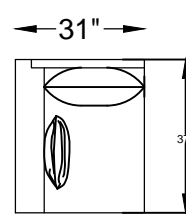

150018/ L OR R ONE-ARM SOFA W/RETURN (SHOWN AS LEFT)

150061/ L OR R ONE-ARM ANGLE SOFA (SHOWN AS LEFT)

\*NOT TO SCALE

150014 ARMLESS SOFA

150010/ L OR R ONE-ARM LOVESEAT (SHOWN AS LEFT)

150009/ ARMLESS LOVESEAT

150005/ L OR R CORNER CHAIR

150001/ OTTOMAN

\*NOT TO SCALE

150064/ L OR R ARMLESS LOVE WITH/ BUMPER (SHOWN AS RIGHT)

150002/ ARMLESS CHAIR

M150004/ CHAIR

150003/ L OR R ONE-ARM CHAIR (SHOWN AS LEFT)

ARM PILLOW  
18" X 18"

Scale: 1/4" = 1'-0"

This schematic is current as 04/16 . The company reserves the right to change dimensions and products offered. A more recent schematic may be available for this series. To see the most current schematic, go to <http://lazarind.com>

\*NOTE: L or R IS DETERMINED BY FACING AT THE PIECE