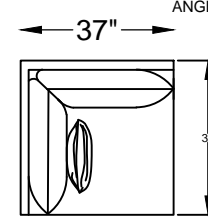

150018/ L OR R ONE-ARM SOFA W/RETURN (SHOWN AS LEFT)

150061/ L OR R ONE-ARM ANGLE SOFA (SHOWN AS LEFT)

\*NOT TO SCALE

150014 ARMLESS SOFA

150010/ L OR R ONE-ARM LOVESEAT (SHOWN AS LEFT)

150009/ ARMLESS LOVESEAT

150005/ L OR R CORNER CHAIR

150001/ OTTOMAN

\*NOT TO SCALE

150064/ L OR R ARMLESS LOVE WITH/ BUMPER (SHOWN AS RIGHT)

150002/ ARMLESS CHAIR

M150004/ CHAIR

150003/ L OR R ONE-ARM CHAIR (SHOWN AS LEFT)

ARM PILLOW  
18" X 18"

Scale: 1/4" = 1'-0"

This schematic is current as 04/16 . The company reserves the right to change dimensions and products offered. A more recent schematic may be available for this series. To see the most current schematic, go to <http://lazarind.com>

\*NOTE: L or R IS DETERMINED BY FACING AT THE PIECE