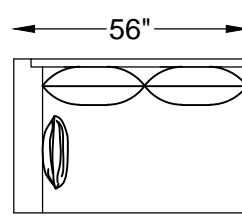

150018/ L OR R ONE-ARM SOFA W/RETURN (SHOWN AS LEFT)

150061/ L OR R ONE-ARM ANGLE SOFA (SHOWN AS LEFT)

\*NOT TO SCALE

150014 ARMLESS SOFA

150010/ L OR R ONE-ARM LOVESEAT (SHOWN AS LEFT)

150009/ ARMLESS LOVESEAT

150005/ L OR R CORNER CHAIR

150001/ OTTOMAN

\*NOT TO SCALE

150064/ L OR R ARMLESS LOVE WITH/ BUMPER (SHOWN AS RIGHT)

150002/ ARMLESS CHAIR

M150004/ CHAIR

150003/ L OR R ONE-ARM CHAIR (SHOWN AS LEFT)

ARM PILLOW  
18" X 18"

Scale: 1/4" = 1'-0"

This schematic is current as 04/16 . The company reserves the right to change dimensions and products offered. A more recent schematic may be available for this series. To see the most current schematic, go to <http://lazarind.com>

\*NOTE: L or R IS DETERMINED BY FACING AT THE PIECE