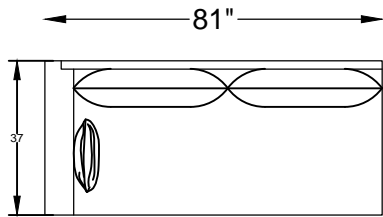

# GARRETT 1500 SERIES

M150020/ SOFA

M150099/ SOFA

M150013/ LOVESEAT

150007/ L OR R ONE-ARM CHAISE (SHOWN AS LEFT)

150017/ L OR R 1-CUSHION ONE-ARM SOFA/ L (SHOWN AS LEFT)

150011/ L OR R ONE-ARM LOVESEAT W/RETURN (SHOWN AS LEFT)

150018/ L OR R ONE-ARM SOFA W/RETURN (SHOWN AS LEFT)

150061/ L OR R ONE-ARM ANGLE SOFA (SHOWN AS LEFT)

\*NOT TO SCALE

150014 ARMLESS SOFA

150010/ L OR R ONE-ARM LOVESEAT (SHOWN AS LEFT)

150009/ ARMLESS LOVESEAT

150005/ L OR R CORNER CHAIR

150001/ OTTOMAN

\*NOT TO SCALE

150064/ L OR R ARMLESS LOVE WITH/ BUMPER (SHOWN AS RIGHT)

150002/ ARMLESS CHAIR

M150004/ CHAIR

150003/ L OR R ONE-ARM CHAIR (SHOWN AS LEFT)

ARM PILLOW  
18" X 18"

Scale: 1/4" = 1'-0"

This schematic is current as 04/16 . The company reserves the right to change dimensions and products offered. A more recent schematic may be available for this series. To see the most current schematic, go to <http://lazarind.com>