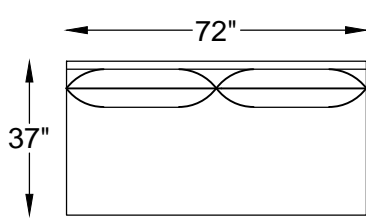

150018/ L OR R ONE-ARM SOFA W/RETURN (SHOWN AS LEFT)

150061/ L OR R ONE-ARM ANGLE SOFA (SHOWN AS LEFT)

\*NOT TO SCALE

150014 ARMLESS SOFA

150010/ L OR R ONE-ARM LOVESEAT (SHOWN AS LEFT)

150009/ ARMLESS LOVESEAT

150005/ L OR R CORNER CHAIR

150001/ OTTOMAN

\*NOT TO SCALE

150064/ L OR R ARMLESS LOVE WITH/ BUMPER (SHOWN AS RIGHT)

150002/ ARMLESS CHAIR

M150004/ CHAIR

150003/ L OR R ONE-ARM CHAIR (SHOWN AS LEFT)

ARM PILLOW  
18" X 18"

Scale: 1/4" = 1'-0"

This schematic is current as 04/16 . The company reserves the right to change dimensions and products offered. A more recent schematic may be available for this series. To see the most current schematic, go to <http://lazarind.com>

\*NOTE: L or R IS DETERMINED BY FACING AT THE PIECE