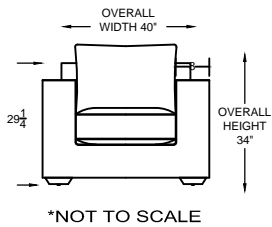

150018/ L OR R ONE-ARM SOFA W/RETURN (SHOWN AS LEFT)

150061/ L OR R ONE-ARM ANGLE SOFA (SHOWN AS LEFT)

\*NOT TO SCALE

150014 ARMLESS SOFA

150010/ L OR R ONE-ARM LOVESEAT (SHOWN AS LEFT)

150009/ ARMLESS LOVESEAT

Scale: 1/4" = 1'-0"

This schematic is current as 04/16 . The company reserves the right to change dimensions and products offered. A more recent schematic may be available for this series. To see the most current schematic, go to <http://lazarind.com>

\*NOTE: L or R IS DETERMINED BY FACING AT THE PIECE