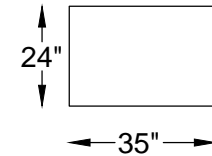

150018/ L OR R ONE-ARM SOFA W/RETURN (SHOWN AS LEFT)

150061/ L OR R ONE-ARM ANGLE SOFA (SHOWN AS LEFT)

\*NOT TO SCALE

150014 ARMLESS SOFA

150010/ L OR R ONE-ARM LOVESEAT (SHOWN AS LEFT)

150009/ ARMLESS LOVESEAT

150005/ L OR R CORNER CHAIR

150001/ OTTOMAN

\*NOT TO SCALE

150064/ L OR R ARMLESS LOVE WITH/ BUMPER (SHOWN AS RIGHT)

150002/ ARMLESS CHAIR

M150004/ CHAIR

150003/ L OR R ONE-ARM CHAIR (SHOWN AS LEFT)

ARM PILLOW  
18" X 18"

Scale: 1/4" = 1'-0"

This schematic is current as 04/16 . The company reserves the right to change dimensions and products offered. A more recent schematic may be available for this series. To see the most current schematic, go to <http://lazarind.com>