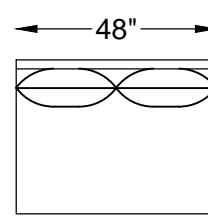

150018/ L OR R ONE-ARM SOFA W/RETURN (SHOWN AS LEFT)

150061/ L OR R ONE-ARM ANGLE SOFA (SHOWN AS LEFT)

\*NOT TO SCALE

150014 ARMLESS SOFA

150010/ L OR R ONE-ARM LOVESEAT (SHOWN AS LEFT)

150009/ ARMLESS LOVESEAT

150005/ L OR R CORNER CHAIR

150001/ OTTOMAN

\*NOT TO SCALE

150064/ L OR R ARMLESS LOVE WITH/ BUMPER (SHOWN AS RIGHT)

150002/ ARMLESS CHAIR

M150004/ CHAIR

150003/ L OR R ONE-ARM CHAIR (SHOWN AS LEFT)

ARM PILLOW  
18" X 18"

Scale: 1/4" = 1'-0"

This schematic is current as 04/16 . The company reserves the right to change dimensions and products offered. A more recent schematic may be available for this series. To see the most current schematic, go to <http://lazarind.com>

\*NOTE: L or R IS DETERMINED BY FACING AT THE PIECE