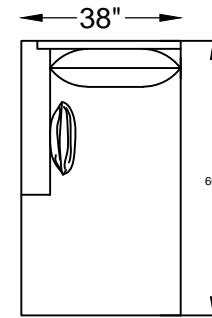

# GARRETT 1500 SERIES

M150020/ SOFA

M150099/ SOFA

M150013/ LOVESEAT

150007/ L OR R ONE-ARM CHAISE (SHOWN AS LEFT)

150017/ L OR R 1-CUSHION ONE-ARM SOFA/ L (SHOWN AS LEFT)

150011/ L OR R ONE-ARM LOVESEAT W/RETURN (SHOWN AS LEFT)

150018/ L OR R ONE-ARM SOFA W/RETURN (SHOWN AS LEFT)

150061/ L OR R ONE-ARM ANGLE SOFA (SHOWN AS LEFT)

\*NOT TO SCALE

150014 ARMLESS SOFA

150010/ L OR R ONE-ARM LOVESEAT (SHOWN AS LEFT)

150009/ ARMLESS LOVESEAT

Scale: 1/4" = 1'-0"

This schematic is current as 04/16 . The company reserves the right to change dimensions and products offered. A more recent schematic may be available for this series. To see the most current schematic, go to <http://lazarind.com>

\*NOTE: L or R IS DETERMINED BY FACING AT THE PIECE