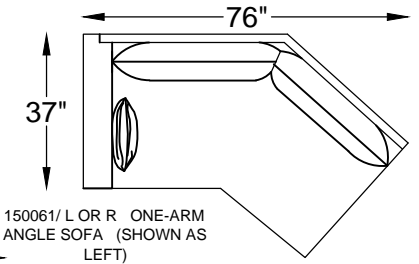

150018/ L OR R ONE-ARM SOFA W/RETURN (SHOWN AS LEFT)

150061/ L OR R ONE-ARM ANGLE SOFA (SHOWN AS LEFT)

\*NOT TO SCALE

150014 ARMLESS SOFA

150010/ L OR R ONE-ARM LOVESEAT (SHOWN AS LEFT)

150009/ ARMLESS LOVESEAT

Scale: 1/4" = 1'-0"

This schematic is current as 04/16 . The company reserves the right to change dimensions and products offered. A more recent schematic may be available for this series. To see the most current schematic, go to <http://lazarind.com>

\*NOTE: L or R IS DETERMINED BY FACING AT THE PIECE