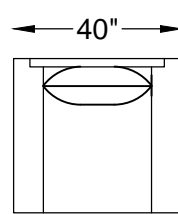

150018/ L OR R ONE-ARM SOFA W/RETURN (SHOWN AS LEFT)

150061/ L OR R ONE-ARM ANGLE SOFA (SHOWN AS LEFT)

\*NOT TO SCALE

150014 ARMLESS SOFA

150010/ L OR R ONE-ARM LOVESEAT (SHOWN AS LEFT)

150009/ ARMLESS LOVESEAT

150005/ L OR R CORNER CHAIR

150001/ OTTOMAN

\*NOT TO SCALE

150064/ L OR R ARMLESS LOVE WITH/ BUMPER (SHOWN AS RIGHT)

150002/ ARMLESS CHAIR

M150004/ CHAIR

150003/ L OR R ONE-ARM CHAIR (SHOWN AS LEFT)

ARM PILLOW  
18" X 18"

Scale: 1/4" = 1'-0"

This schematic is current as 04/16 . The company reserves the right to change dimensions and products offered. A more recent schematic may be available for this series. To see the most current schematic, go to <http://lazarind.com>

\*NOTE: L or R IS DETERMINED BY FACING AT THE PIECE