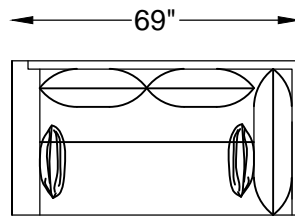

150011/ L OR R ONE-ARM LOVESEAT W/RETURN (SHOWN AS LEFT)