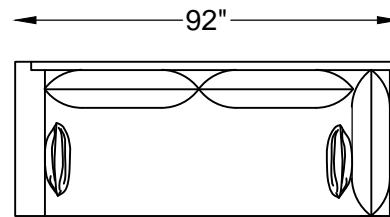

# GARRETT 1500 SERIES

M150020/ SOFA

M150099/ SOFA

M150013/ LOVESEAT

150007/ L OR R ONE-ARM CHAISE (SHOWN AS LEFT)

150017/ L OR R 1-CUSHION ONE-ARM SOFA/ L (SHOWN AS LEFT)

150011/ L OR R ONE-ARM LOVESEAT W/RETURN (SHOWN AS LEFT)

150018/ L OR R ONE-ARM SOFA W/RETURN (SHOWN AS LEFT)

150061/ L OR R ONE-ARM ANGLE SOFA (SHOWN AS LEFT)

\*NOT TO SCALE

150014 ARMLESS SOFA

150010/ L OR R ONE-ARM LOVESEAT (SHOWN AS LEFT)

150009/ ARMLESS LOVESEAT

Scale: 1/4" = 1'-0"

This schematic is current as 04/16 . The company reserves the right to change dimensions and products offered. A more recent schematic may be available for this series. To see the most current schematic, go to <http://lazarind.com>

\*NOTE: L or R IS DETERMINED BY FACING AT THE PIECE