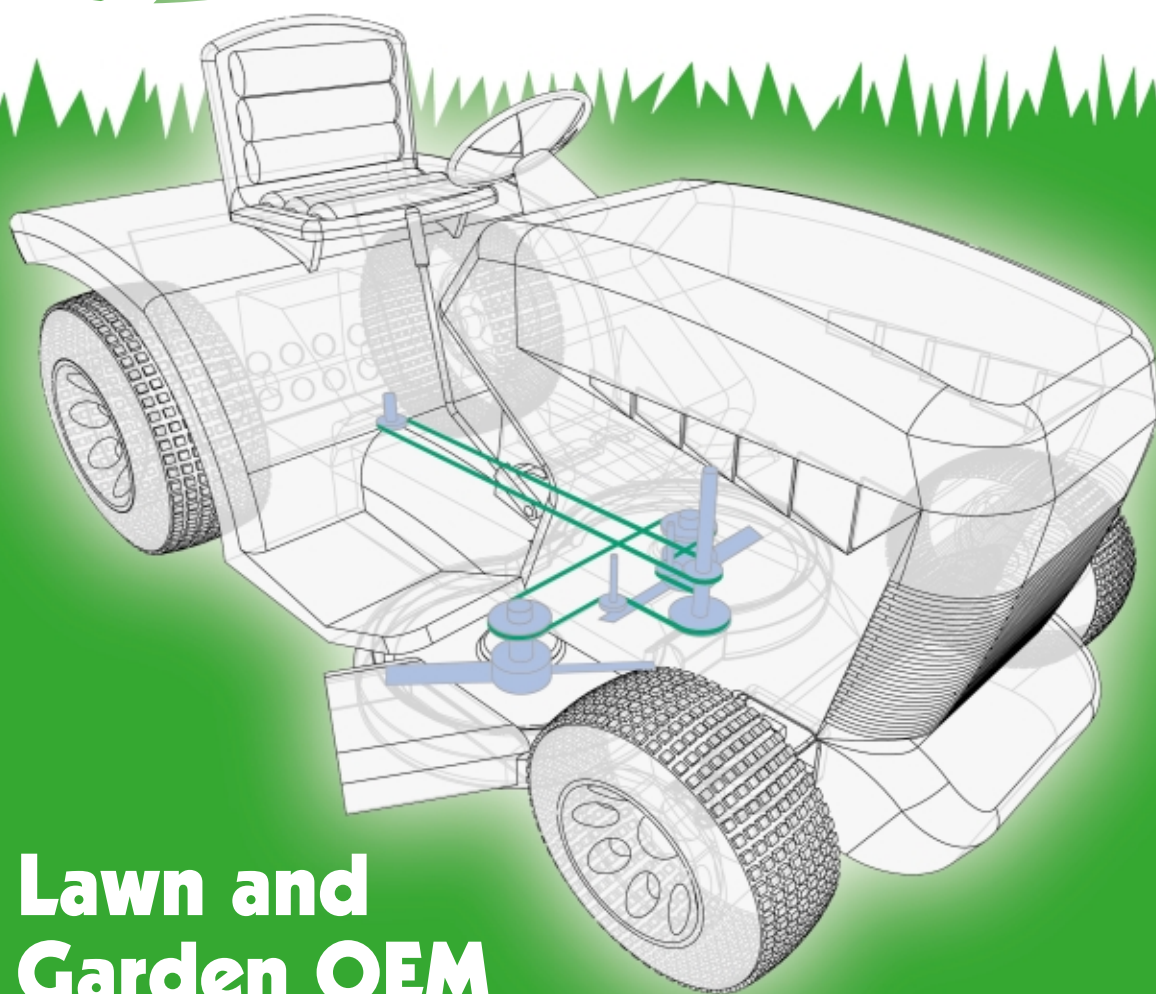

BladeRunner™

LAWN & GARDEN BELTS

**Lawn and
Garden OEM
Replacement
Belt Guide**

**25 OE brand names.
7 belt types.
One message: "Exact Fit!"**