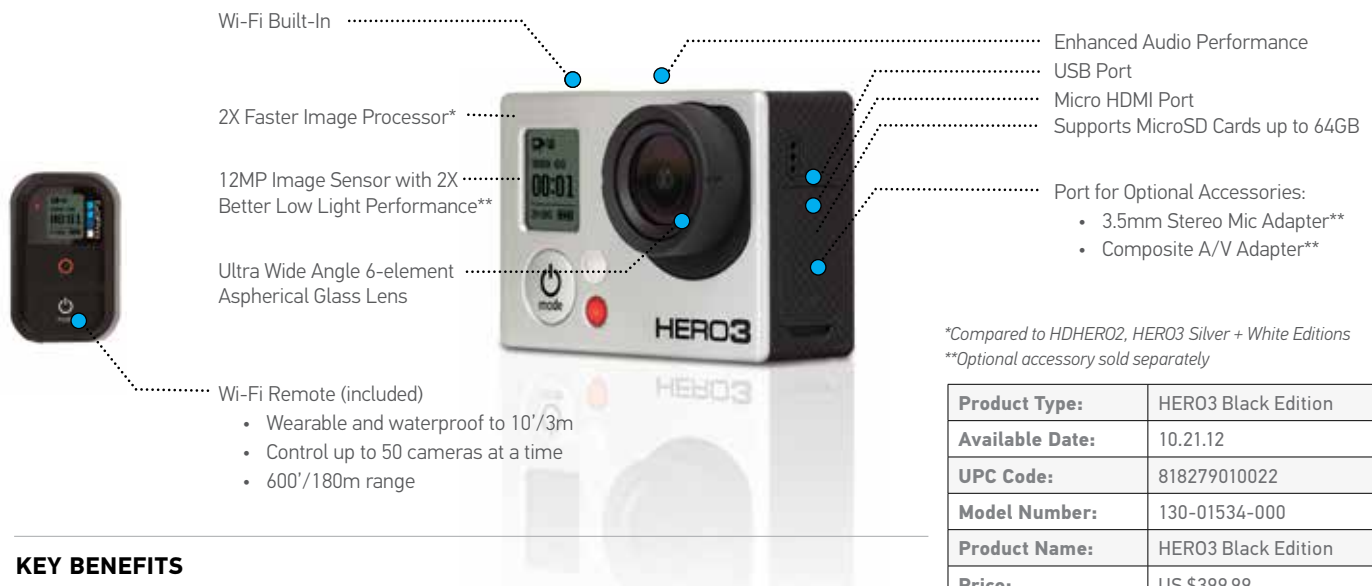

HERO3

BLACK EDITION

2X More Powerful again.

Smaller, lighter and 2X as powerful. The wi-fi enabled HERO3: Black Edition is the most advanced GoPro.

KEY CAMERA SPECS

- 📹 2.7k Cinema 30/1440p48fps
- 📹 1080p60 | 960p48 | 720p120fps
- 📷 12MP | 30 fps Burst
- 📶 Wi-Fi Built-In
- 📱 Wi-Fi Remote + App Compatible
- 🌟 Pro Low-Light Performance

*Compared to HDHERO2, HERO3 Silver + White Editions
 **Optional accessory sold separately

KEY BENEFITS

- Wearable, mountable design
- Immersive, wide angle capture of your favorite activities
- Professional quality HD video & 12MP photos
- Built-in Wi-Fi enables remote control via included Wi-Fi Remote or live video preview and remote control on smartphones and tablets running the free GoPro app.
- Rugged housing is waterproof to 197ft/60M and captures sharp images above and below water
- Compatible with all GoPro mounts for attaching to gear, body, helmets, vehicles and more
- Compatible with LCD Touch BacPac™ and second generation Battery BacPac™
- Backwards compatible with older generation BacPacs
- Advanced camera settings include: video looping, continuous photo, simultaneous photo + video, Protune, manual white balance controls and more