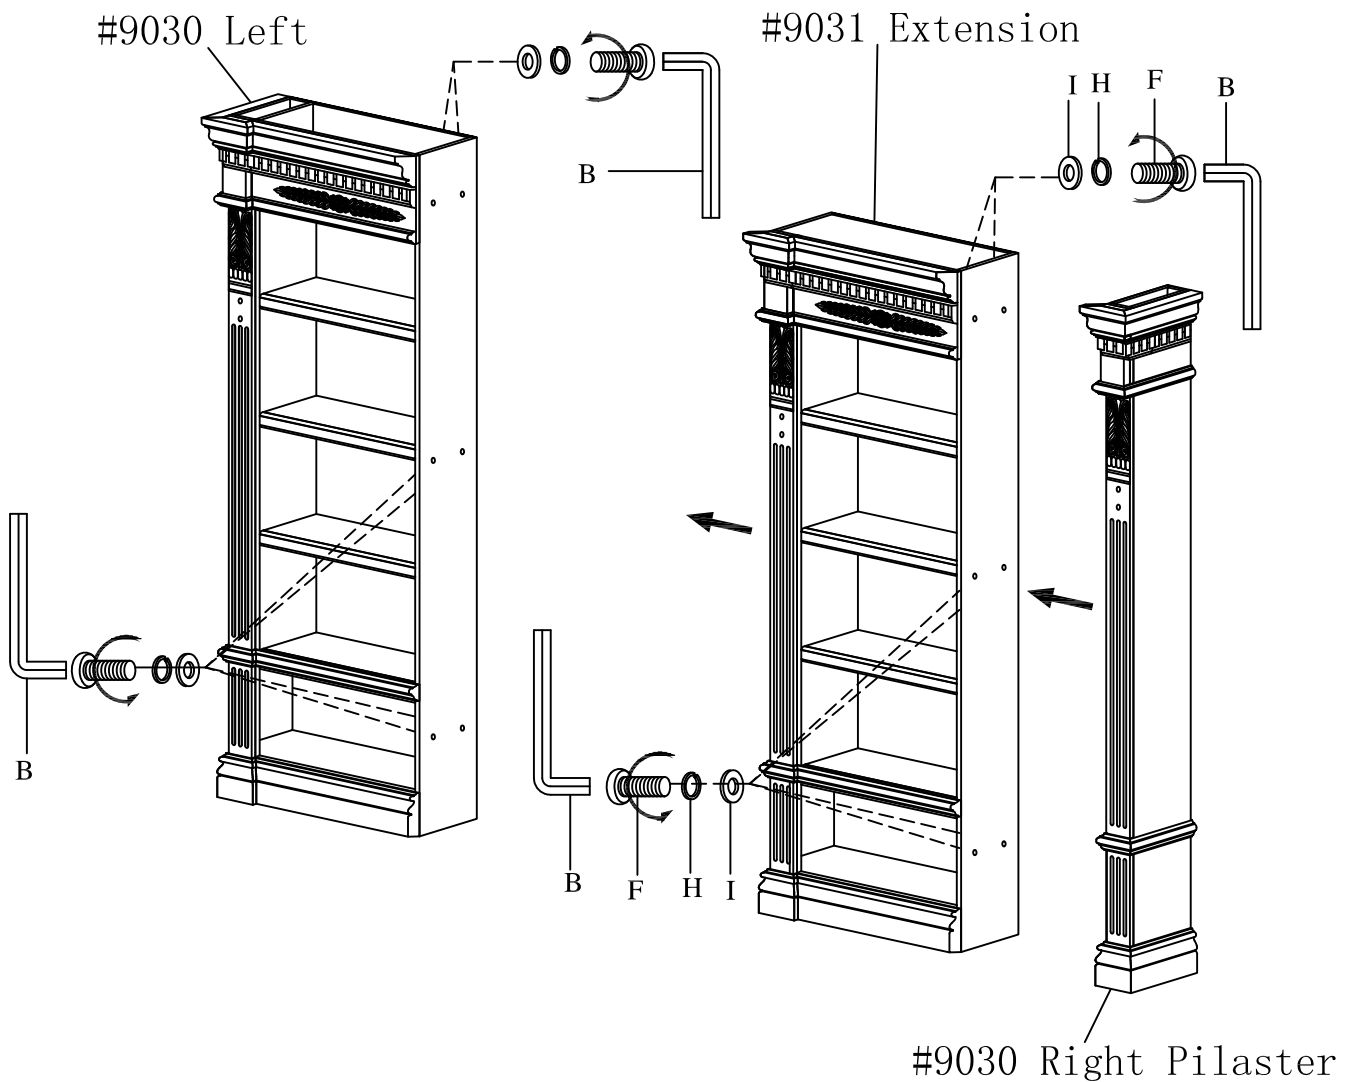

Step 2. Remove Right Pilaster from #9030 Complete.

- Remove 6 bolts & washers. 2 in the crown, 2 near the middle and 2 inside the drawer box.
- Separate #9030 Right Pilaster.

Hardwares

NO	Description	Sketch	Q'TY	NO	Description	Sketch	Q'TY
A	Decorative Bolt Ø1/4"*3/4"		2	G	Allen Bolt Ø1/4"*3/4"		2
B	Allen Wrench 4mm		1	H	Lock Washer 5/16"		12
C	Allen Wrench 2.5mm		1	I	Flat Washer 5/16"		12
D	Touch up Pen		1	J	Connector Metal Insert		1
E	Allen Bolt Ø2.5mm		2	K	Ladder Rail		1
F	Allen Bolt Ø5/16"*1-1/2"		12	L	Wall Strap		1

Assembly Instruction

Item NO: GPAL#9030 GM Palazzo Museum Bookcase Complete
GPAL#9031 GM Palazzo Museum Bookcase Extension
GPAL#9095 GM Palazzo Museum Ladder

Step 3. Add #9031 Extension

- Attach left side of #9031 Extension to the right side of the #9030 Left with 6 bolts & washers included with the extension.

Step 4. If adding additional bookcase extensions repeat step 3.

Step 5. Attach #9030 Right Pilaster.

- Attach #9030 Right Pilaster to the right side of the last extension added with originally removed bolts & washers.