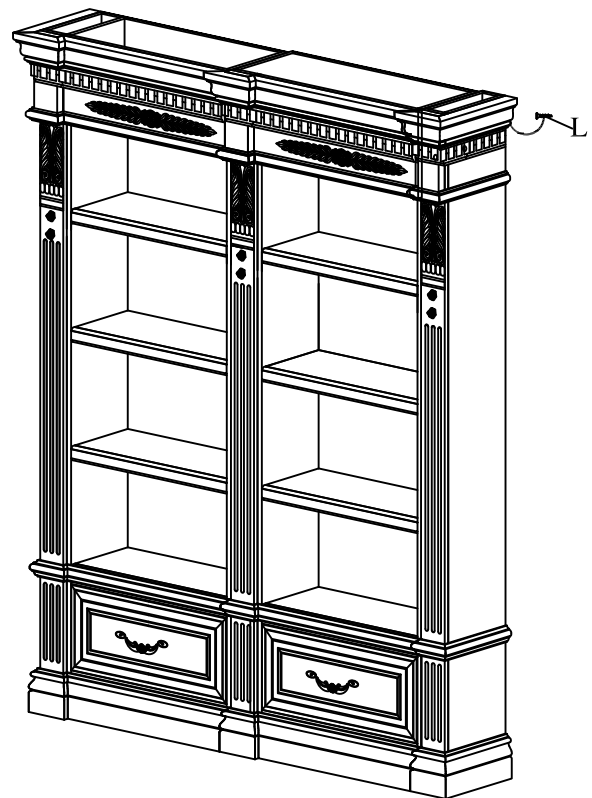

Step 4. If adding additional bookcase extensions repeat step 3.

Step 5. Attach #9030 Right Pilaster.

- Attach #9030 Right Pilaster to the right side of the last extension added with originally removed bolts & washers.

Assembly Instruction

Item NO: GPAL#9030 GM Palazzo Museum Bookcase Complete
GPAL#9031 GM Palazzo Museum Bookcase Extension
GPAL#9095 GM Palazzo Museum Ladder

Step 6. Re-insert all drawers.

Step 7. Apply decorative bolts if ladder rail is not needed.

If ladder rail is needed:

- Assemble ladder rail.
- Attach ladder rail to bookcase.

For your safety, apply Wall Strap (L) from unit to wall.

Assembly Instruction

Item NO: GPAL#9030 GM Palazzo Museum Bookcase Complete
GPAL#9031 GM Palazzo Museum Bookcase Extension
GPAL#9095 GM Palazzo Museum Ladder