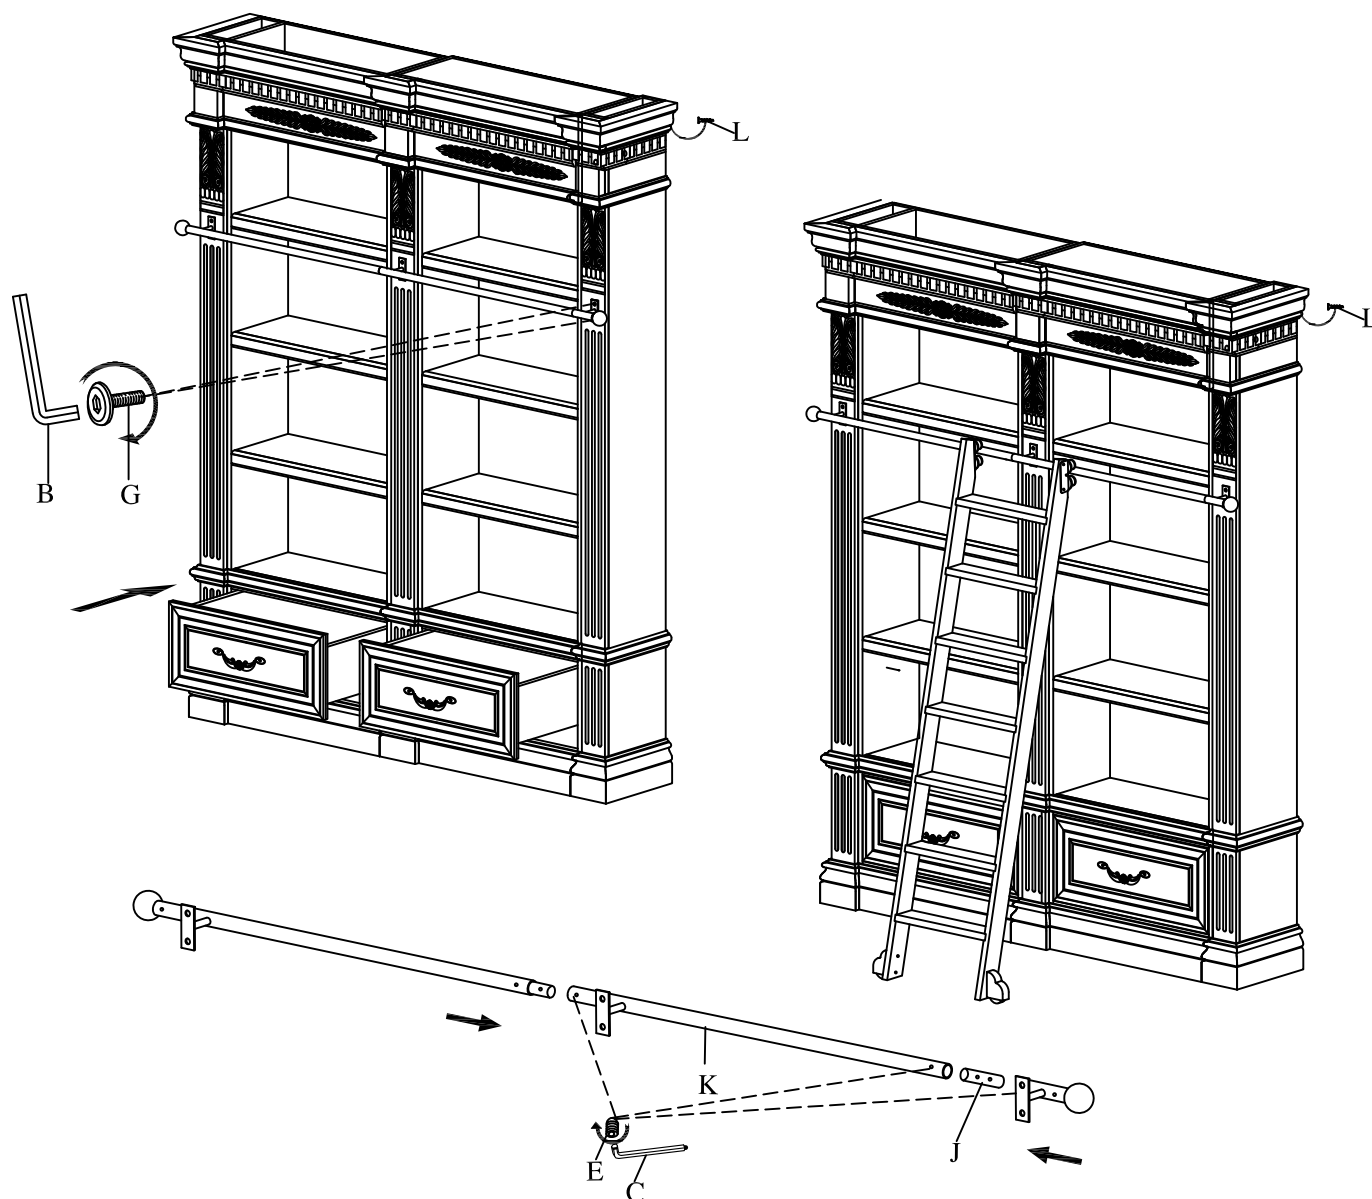

Step 2. Remove Right Pilaster from #9030 Complete.

- Remove 6 bolts & washers. 2 in the crown, 2 near the middle and 2 inside the drawer box.
- Separate #9030 Right Pilaster.

Hardwares

NO	Description	Sketch	Q'TY	NO	Description	Sketch	Q'TY
A	Decorative Bolt Ø1/4"*3/4"		2	G	Allen Bolt Ø1/4"*3/4"		2
B	Allen Wrench 4mm		1	H	Lock Washer 5/16"		12
C	Allen Wrench 2.5mm		1	I	Flat Washer 5/16"		12
D	Touch up Pen		1	J	Connector Metal Insert		1
E	Allen Bolt Ø2.5mm		2	K	Ladder Rail		1
F	Allen Bolt Ø5/16"*1-1/2"		12	L	Wall Strap		1

Assembly Instruction

Item NO: GPAL#9030 GM Palazzo Museum Bookcase Complete
GPAL#9031 GM Palazzo Museum Bookcase Extension
GPAL#9095 GM Palazzo Museum Ladder

Step 3. Add #9031 Extension

- Attach left side of #9031 Extension to the right side of the #9030 Left with 6 bolts & washers included with the extension.

Step 4. If adding additional bookcase extensions repeat step 3.

Step 5. Attach #9030 Right Pilaster.

- Attach #9030 Right Pilaster to the right side of the last extension added with originally removed bolts & washers.

Assembly Instruction

Item NO: GPAL#9030 GM Palazzo Museum Bookcase Complete
GPAL#9031 GM Palazzo Museum Bookcase Extension
GPAL#9095 GM Palazzo Museum Ladder

Step 6. Re-insert all drawers.

Step 7. Apply decorative bolts if ladder rail is not needed.