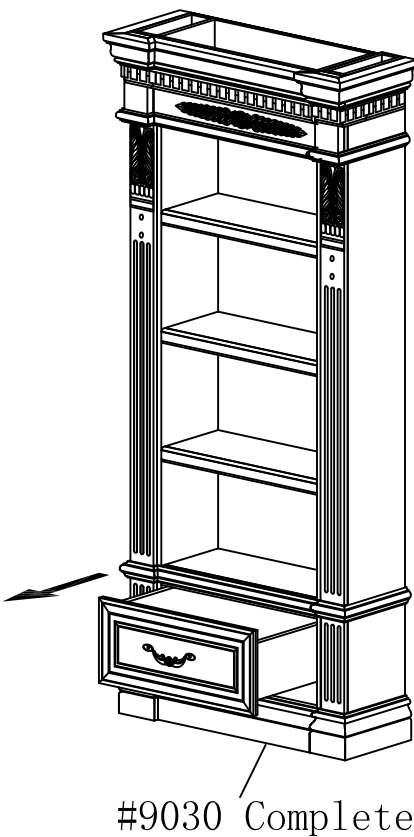

Assembly Instruction

Item NO: GPAL#9030 GM Palazzo Museum Bookcase Complete
 GPAL#9031 GM Palazzo Museum Bookcase Extension
 GPAL#9095 GM Palazzo Museum Ladder

Step 1. Remove All Drawers

- Fully extend drawer.
- Remove drawer by sliding left finger release up and right finger release down

Step 2. Remove Right Pilaster from #9030 Complete.

- Remove 6 bolts & washers. 2 in the crown, 2 near the middle and 2 inside the drawer box.
- Separate #9030 Right Pilaster.

Hardwares

NO	Description	Sketch	Q'TY	NO	Description	Sketch	Q'TY
A	Decorative Bolt Ø1/4"*3/4"		2	G	Allen Bolt Ø1/4"*3/4"		2
B	Allen Wrench 4mm		1	H	Lock Washer 5/16"		12
C	Allen Wrench 2.5mm		1	I	Flat Washer 5/16"		12
D	Touch up Pen		1	J	Connector Metal Insert		1
E	Allen Bolt Ø2.5mm		2	K	Ladder Rail		1
F	Allen Bolt Ø5/16"*1-1/2"		12	L	Wall Strap		1

Assembly Instruction

Item NO: GPAL#9030 GM Palazzo Museum Bookcase Complete
GPAL#9031 GM Palazzo Museum Bookcase Extension
GPAL#9095 GM Palazzo Museum Ladder

Step 3. Add #9031 Extension

- Attach left side of #9031 Extension to the right side of the #9030 Left with 6 bolts & washers included with the extension.