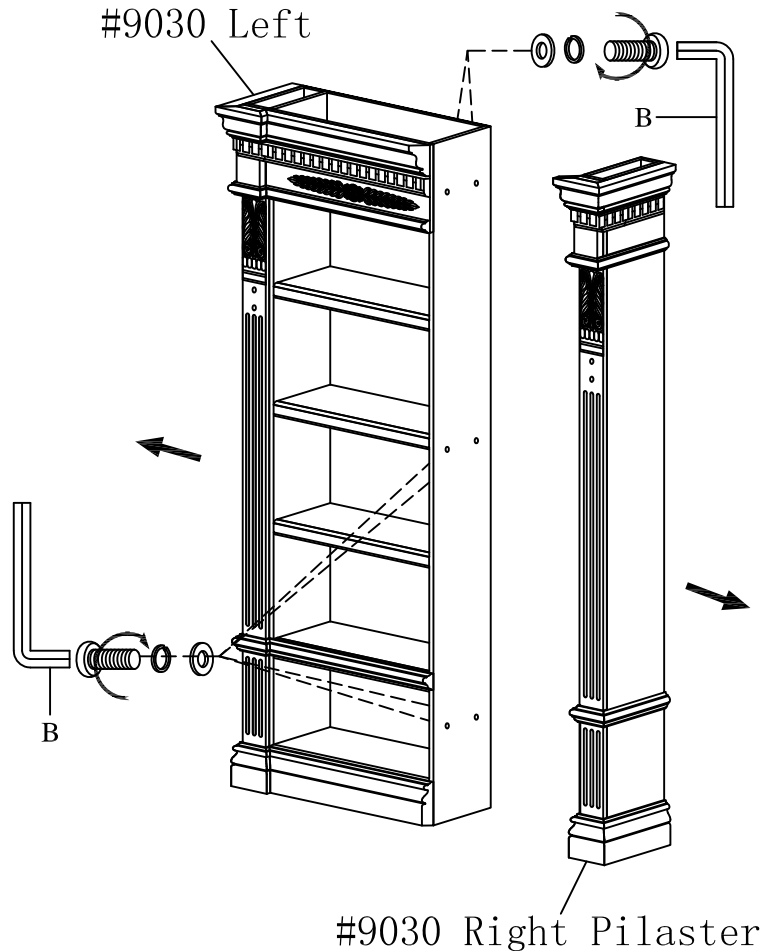

Assembly Instruction

Item NO: GPAL#9030 GM Palazzo Museum Bookcase Complete
 GPAL#9031 GM Palazzo Museum Bookcase Extension
 GPAL#9095 GM Palazzo Museum Ladder

Step 1. Remove All Drawers

- Fully extend drawer.
- Remove drawer by sliding left finger release up and right finger release down

Step 2. Remove Right Pilaster from #9030 Complete.

- Remove 6 bolts & washers. 2 in the crown, 2 near the middle and 2 inside the drawer box.
- Separate #9030 Right Pilaster.

Hardwares

NO	Description	Sketch	Q'TY	NO	Description	Sketch	Q'TY
A	Decorative Bolt Ø1/4"*3/4"		2	G	Allen Bolt Ø1/4"*3/4"		2
B	Allen Wrench 4mm		1	H	Lock Washer 5/16"		12
C	Allen Wrench 2.5mm		1	I	Flat Washer 5/16"		12
D	Touch up Pen		1	J	Connector Metal Insert		1
E	Allen Bolt Ø2.5mm		2	K	Ladder Rail		1
F	Allen Bolt Ø5/16"*1-1/2"		12	L	Wall Strap		1

Assembly Instruction

Item NO: GPAL#9030 GM Palazzo Museum Bookcase Complete
GPAL#9031 GM Palazzo Museum Bookcase Extension
GPAL#9095 GM Palazzo Museum Ladder

Step 3. Add #9031 Extension

- Attach left side of #9031 Extension to the right side of the #9030 Left with 6 bolts & washers included with the extension.