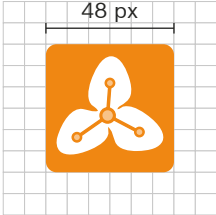

Open Source Project „HONO“
Logo | Colors and Favicon

Primary color
Orange

Brand image
#F08712
R 240
G 135
B 18

Wordmark
#F6B771
R 246
G 183
B 113

Favicon
inverted

Favicon
cropped

Note
Colors

The logo variants were created in three color versions (w/o/s), so that the visual appearance on differently colored backgrounds looks identical.

Please use each correct version for corresponding backgrounds!