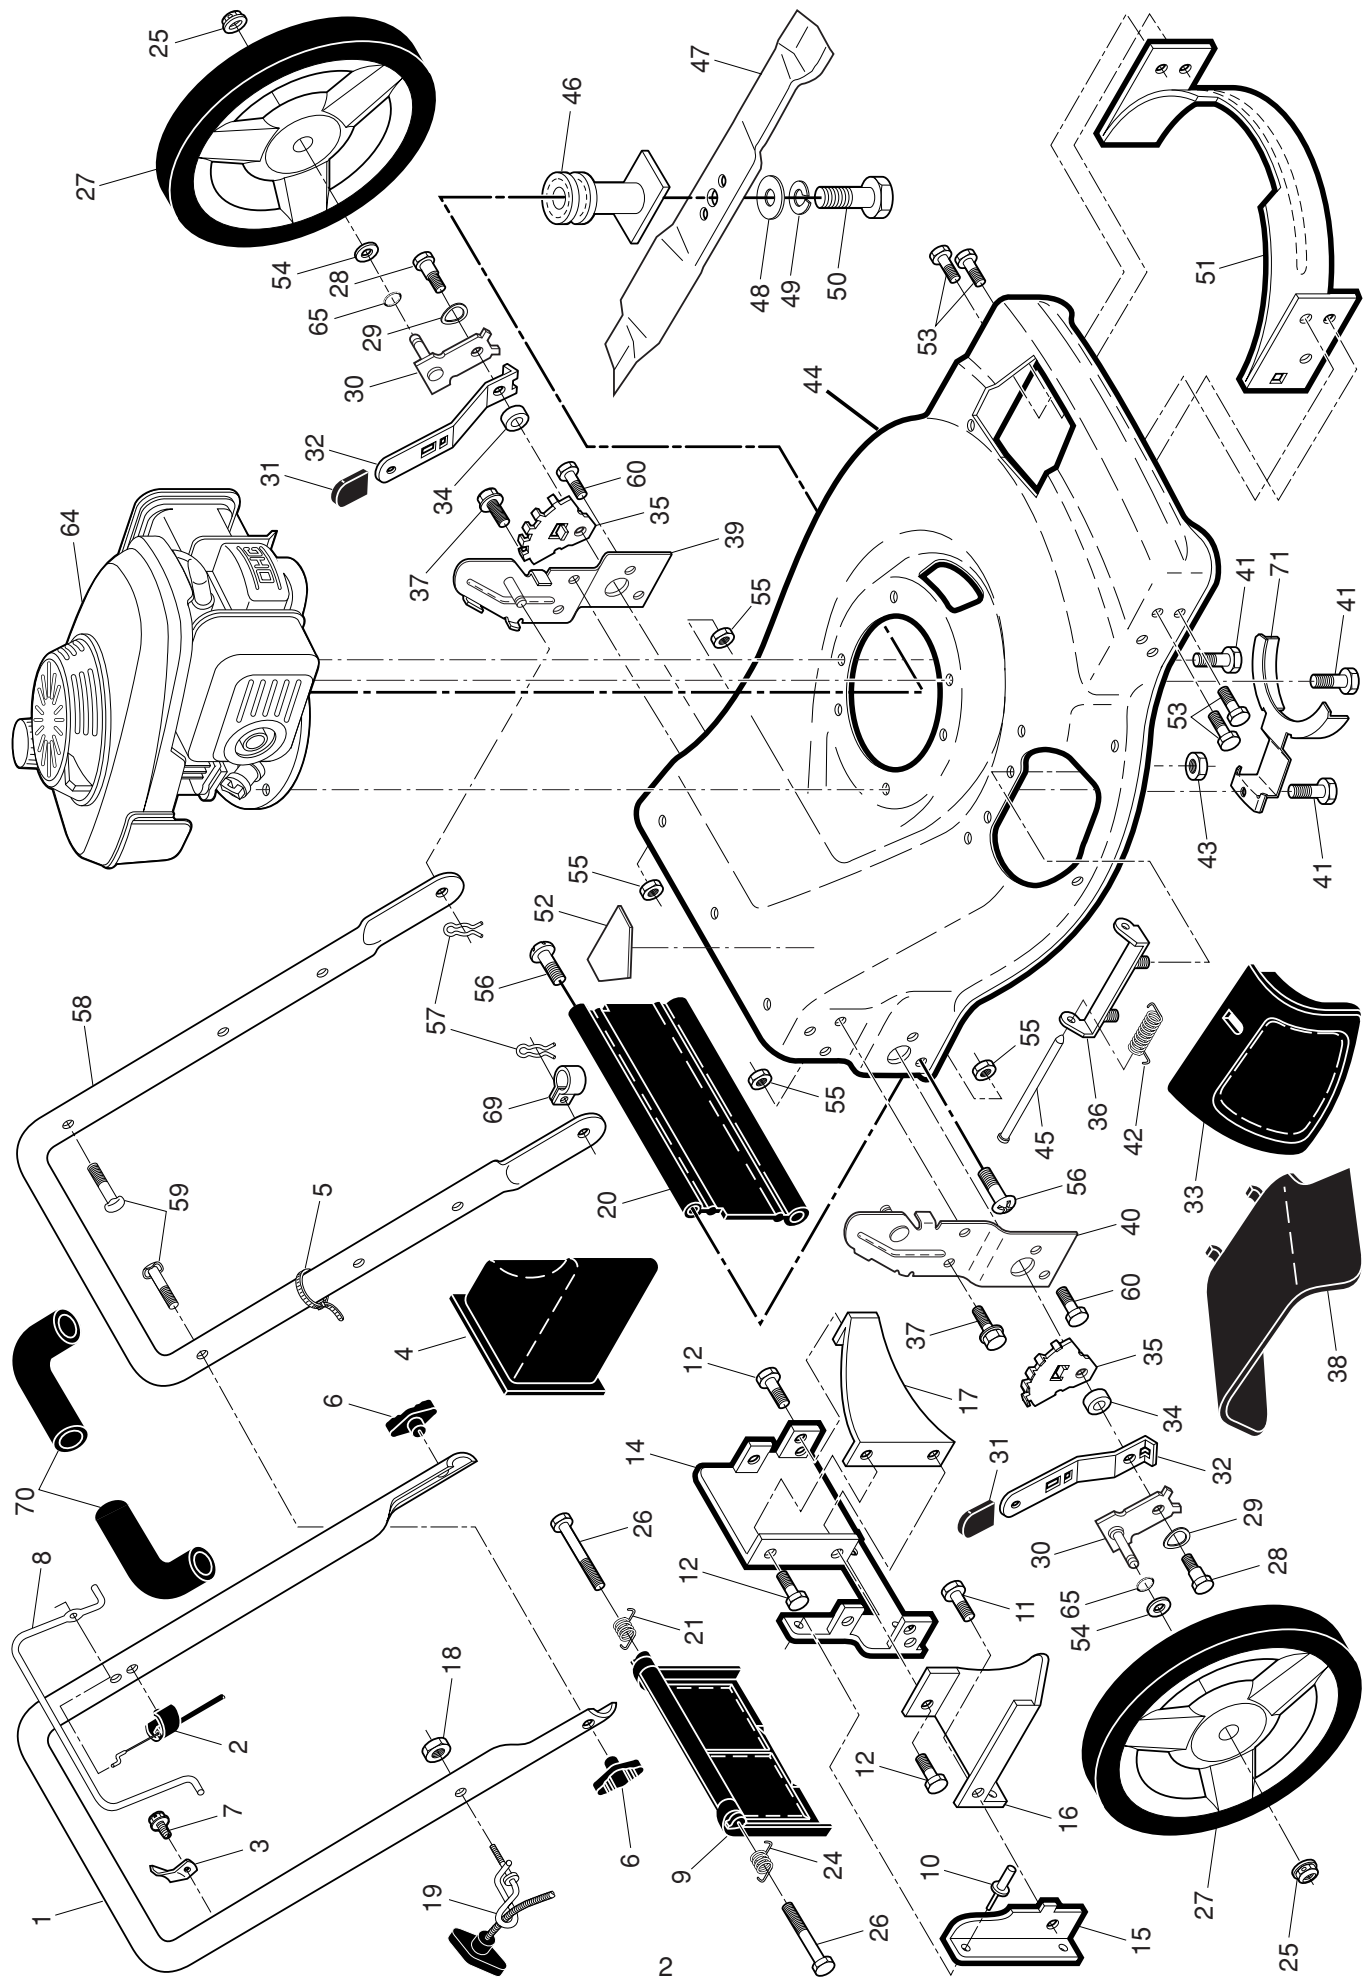

HUSQVARNA ROTARY LAWN MOWER - MODEL NO. HU700F (9614500601) PRODUCT NO. 961 45 00-06

HUSQVARNA ROTARY LAWN MOWER - MODEL NO. HU700F (9614500601) PRODUCT NO. 961 45 00-06

KEY NO.	PART NO.	DESCRIPTION	KEY NO.	PART NO.	DESCRIPTION
1	532 42 76-58	Upper Handle	38	532 43 94-30	Discharge Deflector
2	532 41 53-50	Cable, Operator Presence	39	532 41 92-48	Handle Bracket Assembly, LH
3	532 43 00-34	Bracket, Upstop	40	532 41 92-51	Handle Bracket Assembly, RH
4	532 16 66-49	Mulcher Plug	41	532 15 04-06	Screw, Hex Head, Threaded, Rolled 3/8-16 x 1-1/8
5	532 06 64-26	Wire Tie	42	532 19 30-00	Spring, Torsion
6	532 44 50-19	Handle Knob	43	873 80 04-00	Nut, Hex, Nylock
7	532 17 88-48	Screw, Hex Washer Head #10-16 x 5/8	44	532 44 59-61	Kit, Mower Housing (Includes Key Numbers 14, 15 and 51)
8	532 44 75-82	Control Bar	45	532 17 56-50	Rod, Hinge
9	532 40 84-92	Rear Door Assembly	46	532 42 12-48	Blade Adapter / Pulley
10	532 12 84-15	Pop Rivet	47	532 40 67-13	Blade, 22"
11	532 15 00-50	Screw, Self-Tapping #10-24 x 5/8	48	532 85 10-74	Washer, Hardened
12	817 06 04-10	Screw, Hex Hex Head, Sems 1/4-20 x 1/2	49	532 85 02-63	Washer, Helical
14	532 19 70-76	Back Plate	50	532 85 10-84	Screw, Machine, Hex Head 3/8-24 x 1-3/8 Grade 8
15	532 41 13-34	Side Baffle	51	532 17 00-31	Kit, Front Baffle (Includes Key Number 53)
16	532 17 71-33	Discharge Baffle	52	532 40 47-63	Danger Decal
17	532 14 89-41	Rear Baffle	53	817 60 04-06	Screw, Serrated, TT 1/4-20
18	532 13 20-04	Keps Locknut 1/4-20	54	532 08 83-48	Washer, Flat
19	532 19 47-88	Rope Guide	55	873 93 06-00	Nut, Hex 3/8-16
20	532 41 31-60	Rear Skirt	56	532 08 86-52	Hinge Screw 1/4-20 x 1-1/4
21	532 40 54-21	Spring, Rear Door, LH	57	532 05 17-93	Hairpin Cotter
24	532 40 54-23	Spring, Rear Door, RH	58	532 43 97-19	Lower Handle
25	532 40 91-49	Nut, Hex, Flanged	59	532 19 15-74	Handle Bolt
26	532 18 41-93	Bolt, Rear Door	60	874 76 06-12	Screw 3/8-16 x 3/4
27	532 44 81-73	Wheel & Tire Assembly, Rear	64	- - -	Engine, Honda, Model Number GCV160-LAOS3A (order parts from Honda)
28	532 17 47-19	Bolt, Shoulder 3/8-16 x 1	65	532 19 74-80	O-Ring
29	532 40 16-30	Washer, Curved, Cylindrical	69	532 19 79-91	Clip, Cable
30	532 40 65-82	Axle Arm Assembly	70	532 18 27-48	Grip, Foam (2 pieces)
31	532 70 10-37	Selector Knob	71	532 43 50-59	Belt Keeper
32	532 40 98-89	Selector Spring	--	532 40 47-64	Warning Decal (not shown)
33	532 19 70-29	Mulcher Door	--	532 44 59-33	Operator's Manual, English / French
34	532 40 16-29	Spacer			
35	532 41 06-26	Wheel Adjusting Bracket			
36	532 17 57-35	Hinge Bracket Assembly			
37	532 42 88-67	Screw, Sems, Thread Cutting 5/16-18 x 3/4			

NOTE: All component dimensions given in U.S. inches. 1 inch = 25.4 mm. **IMPORTANT:** Use only Original Equipment Manufacturer (O.E.M.) replacement parts. Failure to do so could be hazardous, damage your lawn mower and void your warranty.