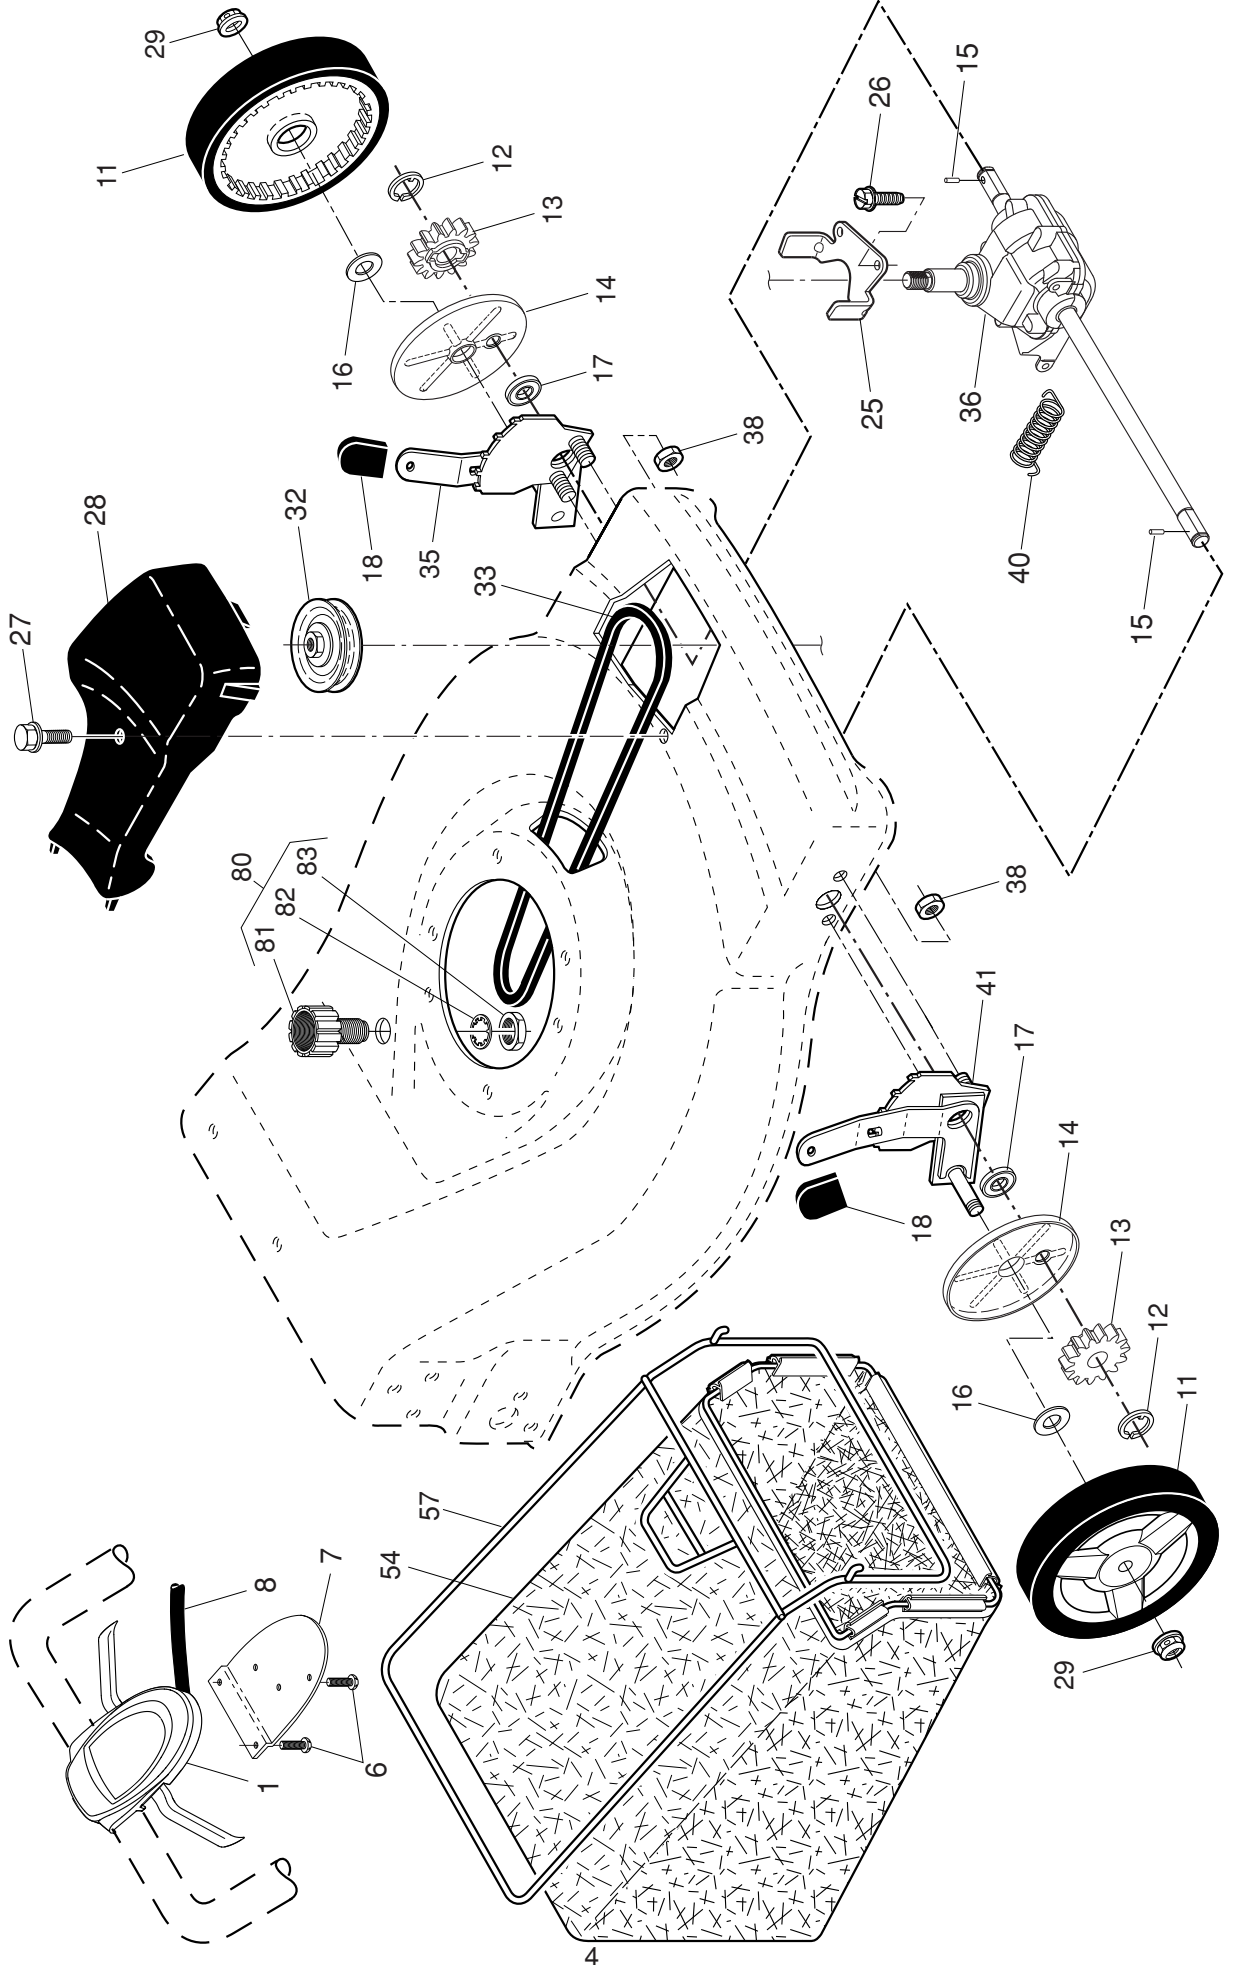

HUSQVARNA ROTARY LAWN MOWER - MODEL NO. HU700F (96145000601) PRODUCT NO. 961 45 00-06

HUSQVARNA ROTARY LAWN MOWER - MODEL NO. HU700F (9614500601) PRODUCT NO. 961 45 00-06

KEY NO.	PART NO.	DESCRIPTION	KEY NO.	PART NO.	DESCRIPTION
1	532 44 55-24	Drive Control Assembly (Includes Cable)	28	532 19 73-70	Drive Cover
6	532 18 16-98	Screw	29	532 40 91-48	Locknut, Hex
7	532 43 27-90	Mounting Bracket, Drive Control	32	532 44 32-62	Pulley, Drive
8	532 44 75-86	Cable, Drive Control	33	532 19 68-57	V-Belt
11	532 41 10-81	Wheel & Tire Assembly, Front	35	532 43 84-85	Kit, Wheel Adjuster, LH (Includes Knob and Bearing)
12	812 00 00-58	E-Ring	36	532 40 48-34	Gearcase Assembly, Complete
13	532 40 38-49	Pinion	38	873 80 04-00	Locknut 1/4-20
14	532 18 94-03	Dust Cover	40	532 40 65-58	Spring
15	532 40 48-45	Pawl, Drive	41	532 43 84-86	Kit, Wheel Adjuster, RH (Includes Knob and Bearing)
16	532 06 77-25	Washer, Flat 3/8	54	532 42 56-69	Grassbag Assembly
17	532 42 18-36	Bearing Assembly, Wheel Adjuster	57	532 41 19-52	Frame, Grassbag
18	532 70 10-37	Selector Knob	80	532 42 11-14	Water Washout Assembly
25	532 43 17-11	Belt Keeper	81	532 41 97-35	Fitting, Hose, Water Washout
26	532 16 34-09	Screw, Hi-Lo Thread	82	532 41 55-85	Washer, Lock, Internal Tooth
27	532 17 52-62	Screw, Pan Head, Self-Tapping #10-24 x 2-3/4	83	532 41 55-86	Locknut, Hex, with O-Ring

NOTE: All component dimensions given in U.S. inches. 1 inch = 25.4 mm. **IMPORTANT:** Use only Original Equipment Manufacturer (O.E.M.) replacement parts. Failure to do so could be hazardous, damage your lawn mower and void your warranty.