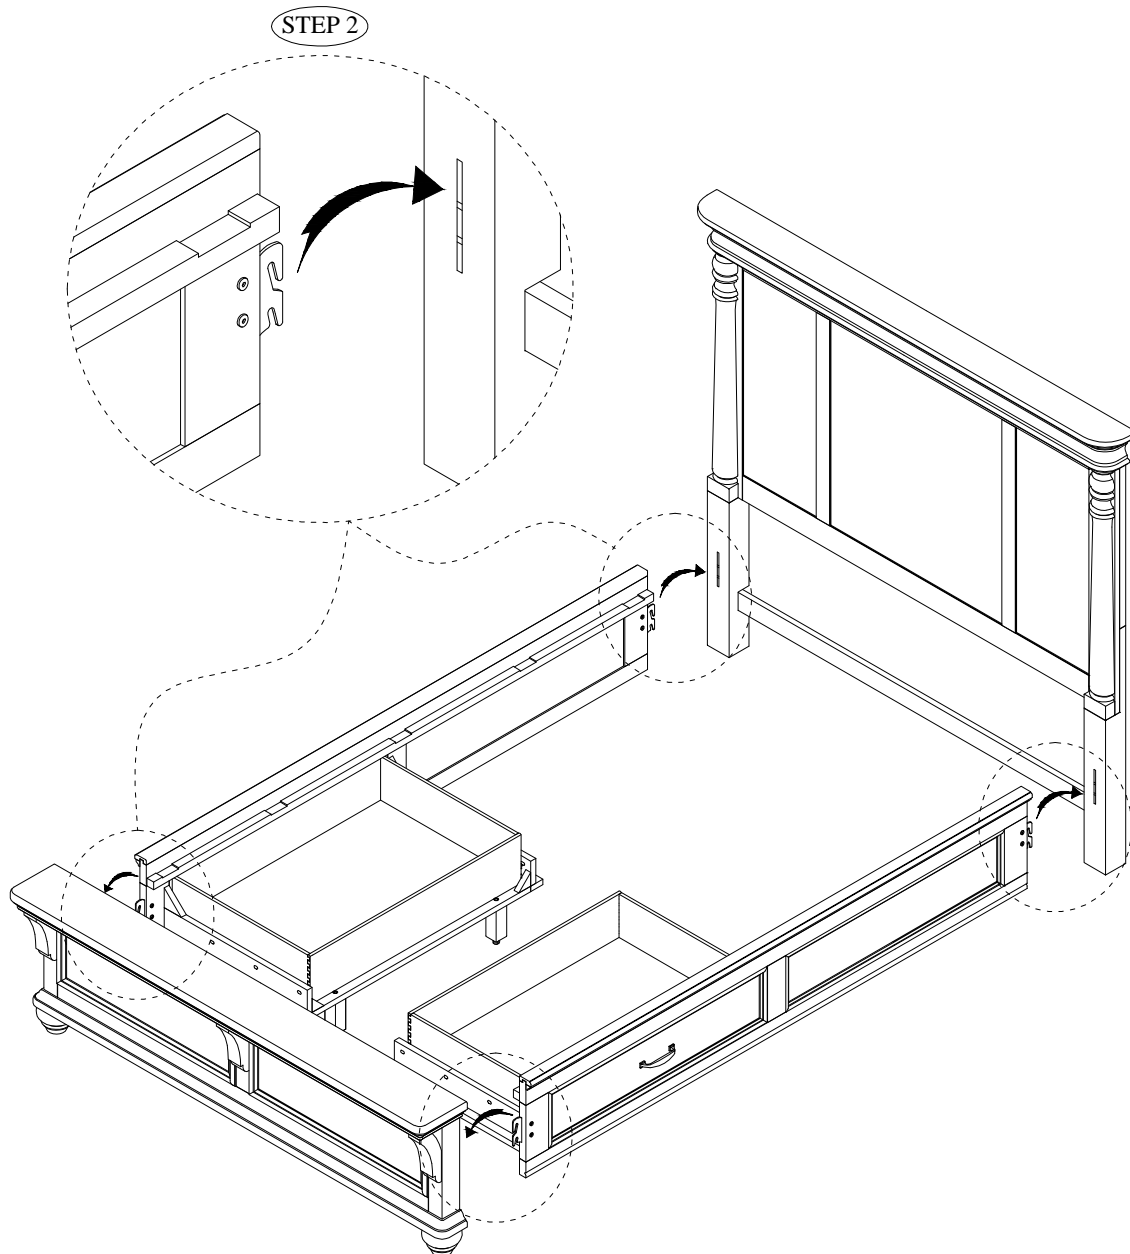

ASSEMBLY INSTRUCTION

FOR QUEEN BED: KG-BR-6560Q-RAI-HB / KG-6560BQ-RAI-FB / KG-6562S-RAI-RS
OR

FOR KING BED: KG-BR-6560K-RAI-HB / KG-6560BK-RAI-FB / KG-6562S-RAI-RS

DESCRIPTION: STORAGE RAIL BED

Thank you for purchasing this quality product. Be sure to check all packing material carefully for small Hardware which may have come loose inside the carton during shipment. Identify and count all Hardware and compare with the Hardware List Below. Keep all hardware out of reach of children.

PART LIST		
#	DESCRIPTION	QTY
K	LEFT STORAGE RAIL	1 PC
L	RIGHT STORAGE RAIL	1 PC
M	STORAGE RAIL LEG SUPPORT	4 PCS
N	CENTER SUPPORT RAIL	2 PCS
O	DECKING # 1 (FOR KING & QUEEN BED)	3 PCS
P	DECKING # 2 (FOR KING BED ONLY)	1 PC

HARDWARE LIST				
#	DESCRIPTION	SIZE	DRAWING	QTY
7	BOLT	Ø1/4" x 40MM		12 PCS
8	LOCK WASHER	Ø1/4"		12 PCS
9	FLAT WASHER	Ø1/4" x 19 x 2MM		12 PCS
10	ALLEN WRENCH	M4		1 PC

ASSEMBLY STEP FOR STORAGE RAIL

ASSEMBLY INSTRUCTION

FOR QUEEN BED: KG-BR-6560Q-RAI-HB / KG-6560BQ-RAI-FB / KG-6562S-RAI-RS
OR

FOR KING BED: KG-BR-6560K-RAI-HB / KG-6560BK-RAI-FB / KG-6562S-RAI-RS

DESCRIPTION: STORAGE RAIL BED

ASSEMBLY STEP FOR STORAGE RAIL, HEADBOARD AND FOOTBOARD