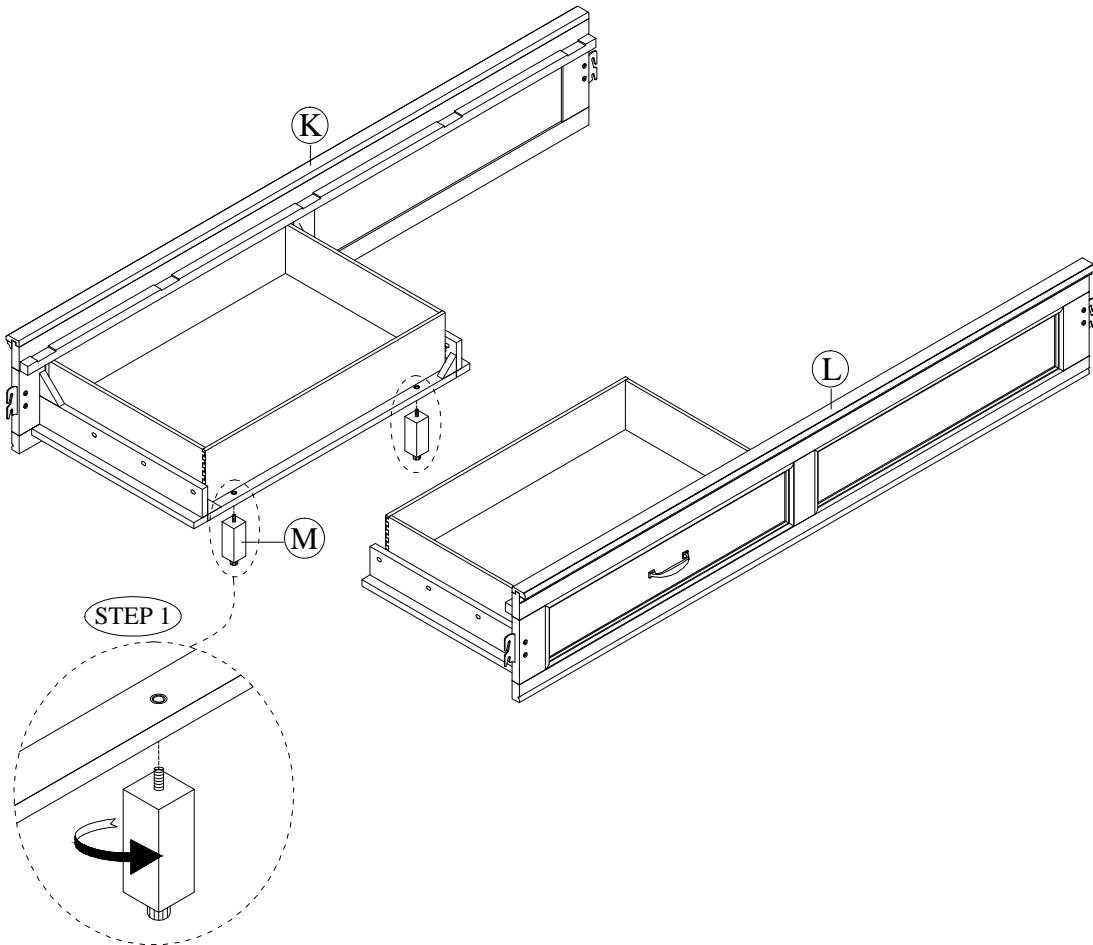

ASSEMBLY INSTRUCTION

FOR QUEEN BED: KG-BR-6560Q-RAI-HB / KG-6560BQ-RAI-FB / KG-6562S-RAI-RS
OR

FOR KING BED: KG-BR-6560K-RAI-HB / KG-6560BK-RAI-FB / KG-6562S-RAI-RS

DESCRIPTION: STORAGE RAIL BED

Thank you for purchasing this quality product. Be sure to check all packing material carefully for small Hardware which may have come loose inside the carton during shipment. Identify and count all Hardware and compare with the Hardware List Below. Keep all hardware out of reach of children.

PART LIST		
#	DESCRIPTION	QTY
K	LEFT STORAGE RAIL	1 PC
L	RIGHT STORAGE RAIL	1 PC
M	STORAGE RAIL LEG SUPPORT	4 PCS
N	CENTER SUPPORT RAIL	2 PCS
O	DECKING # 1 (FOR KING & QUEEN BED)	3 PCS
P	DECKING # 2 (FOR KING BED ONLY)	1 PC

HARDWARE LIST				
#	DESCRIPTION	SIZE	DRAWING	QTY
7	BOLT	Ø1/4" x 40MM		12 PCS
8	LOCK WASHER	Ø1/4"		12 PCS
9	FLAT WASHER	Ø1/4" x 19 x 2MM		12 PCS
10	ALLEN WRENCH	M4		1 PC

ASSEMBLY STEP FOR STORAGE RAIL

ASSEMBLY INSTRUCTION