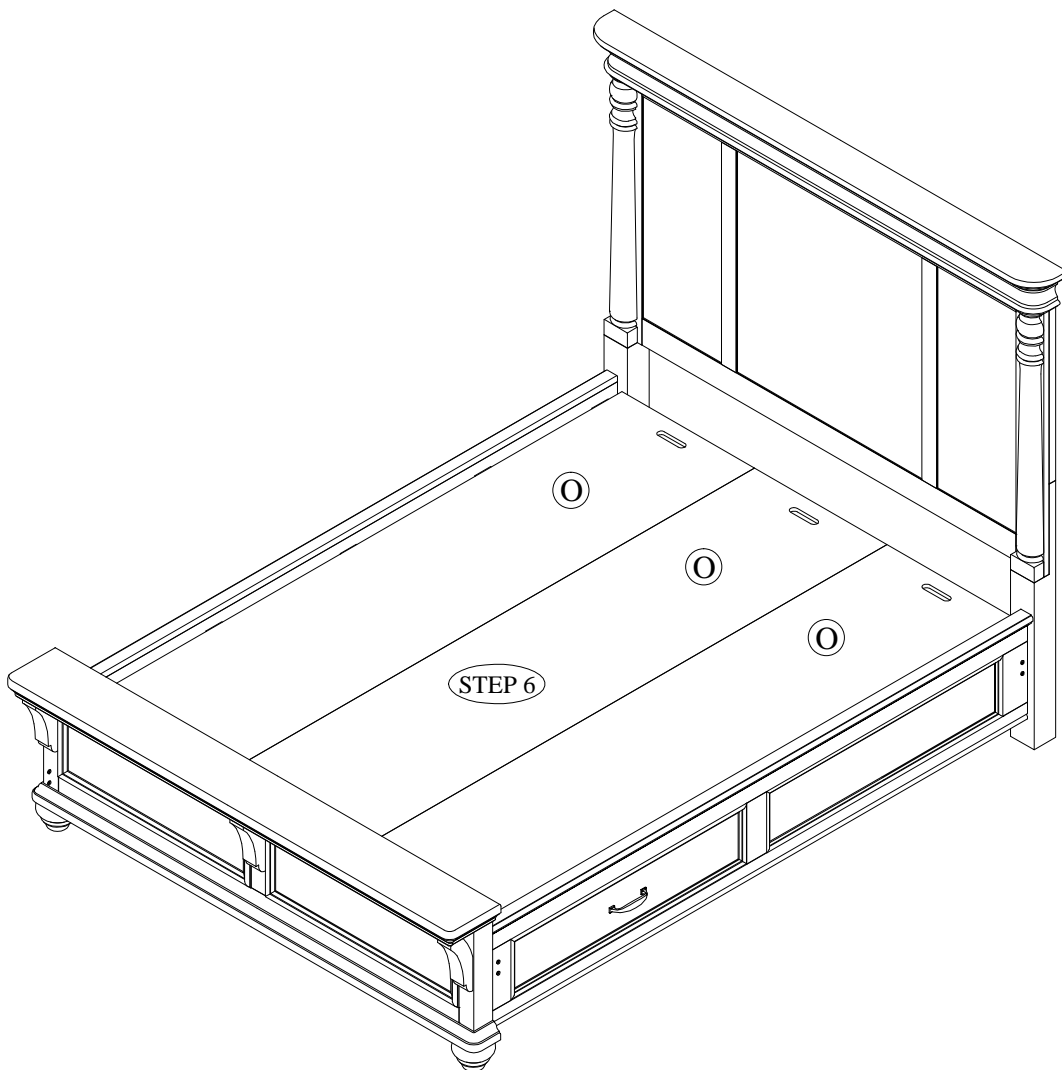

ASSEMBLY INSTRUCTION

FOR QUEEN BED: KG-BR-6560Q-RAI-HB / KG-6560BQ-RAI-FB / KG-6562S-RAI-RS

DESCRIPTION: STORAGE RAIL BED

ASSEMBLY STEP FOR QUEEN BED DECKING