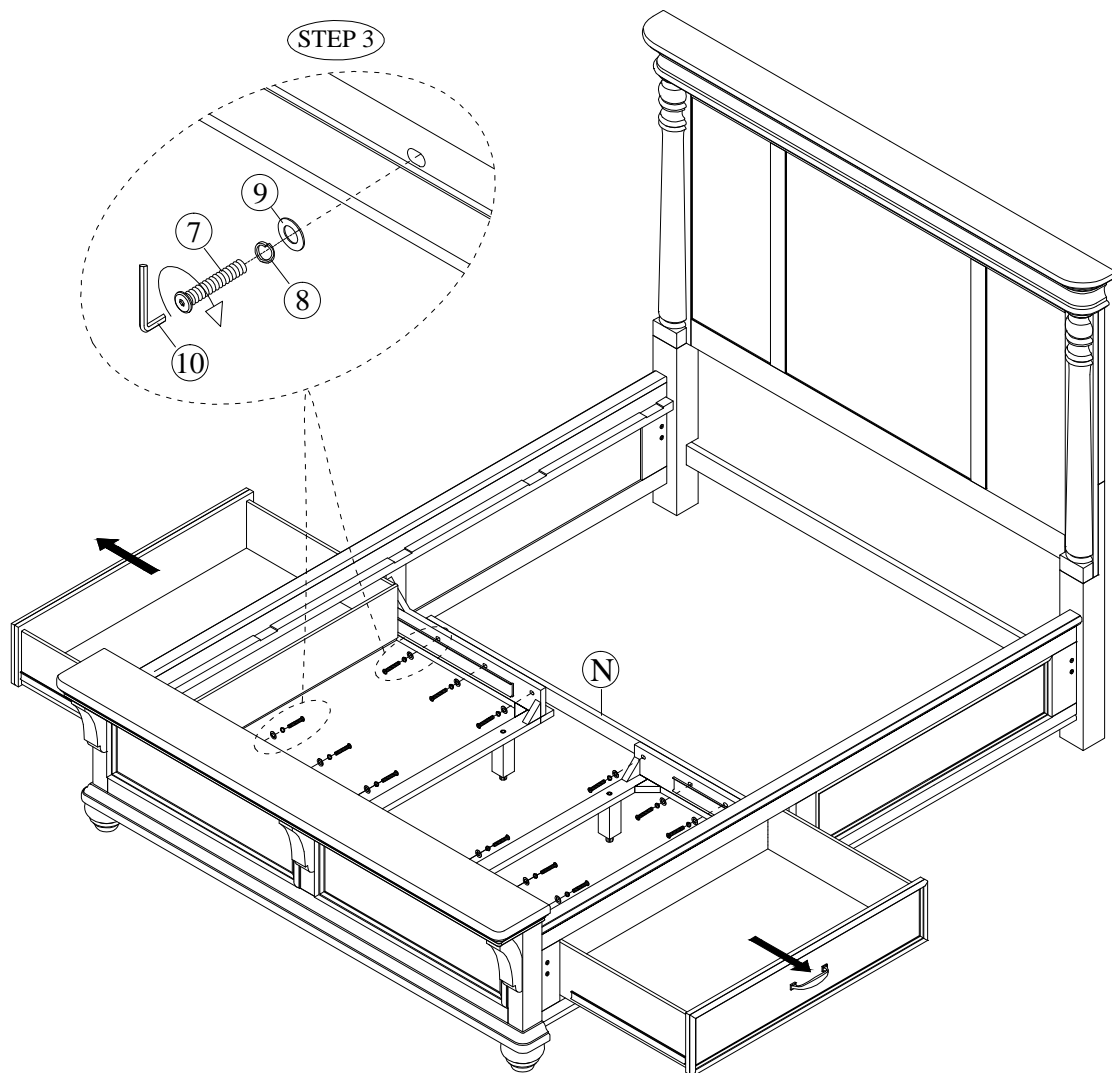

ASSEMBLY INSTRUCTION

FOR QUEEN BED: KG-BR-6560Q-RAI-HB / KG-6560BQ-RAI-FB / KG-6562S-RAI-RS
OR

FOR KING BED: KG-BR-6560K-RAI-HB / KG-6560BK-RAI-FB / KG-6562S-RAI-RS

DESCRIPTION: STORAGE RAIL BED

ASSEMBLY STEP FOR STORAGE RAIL