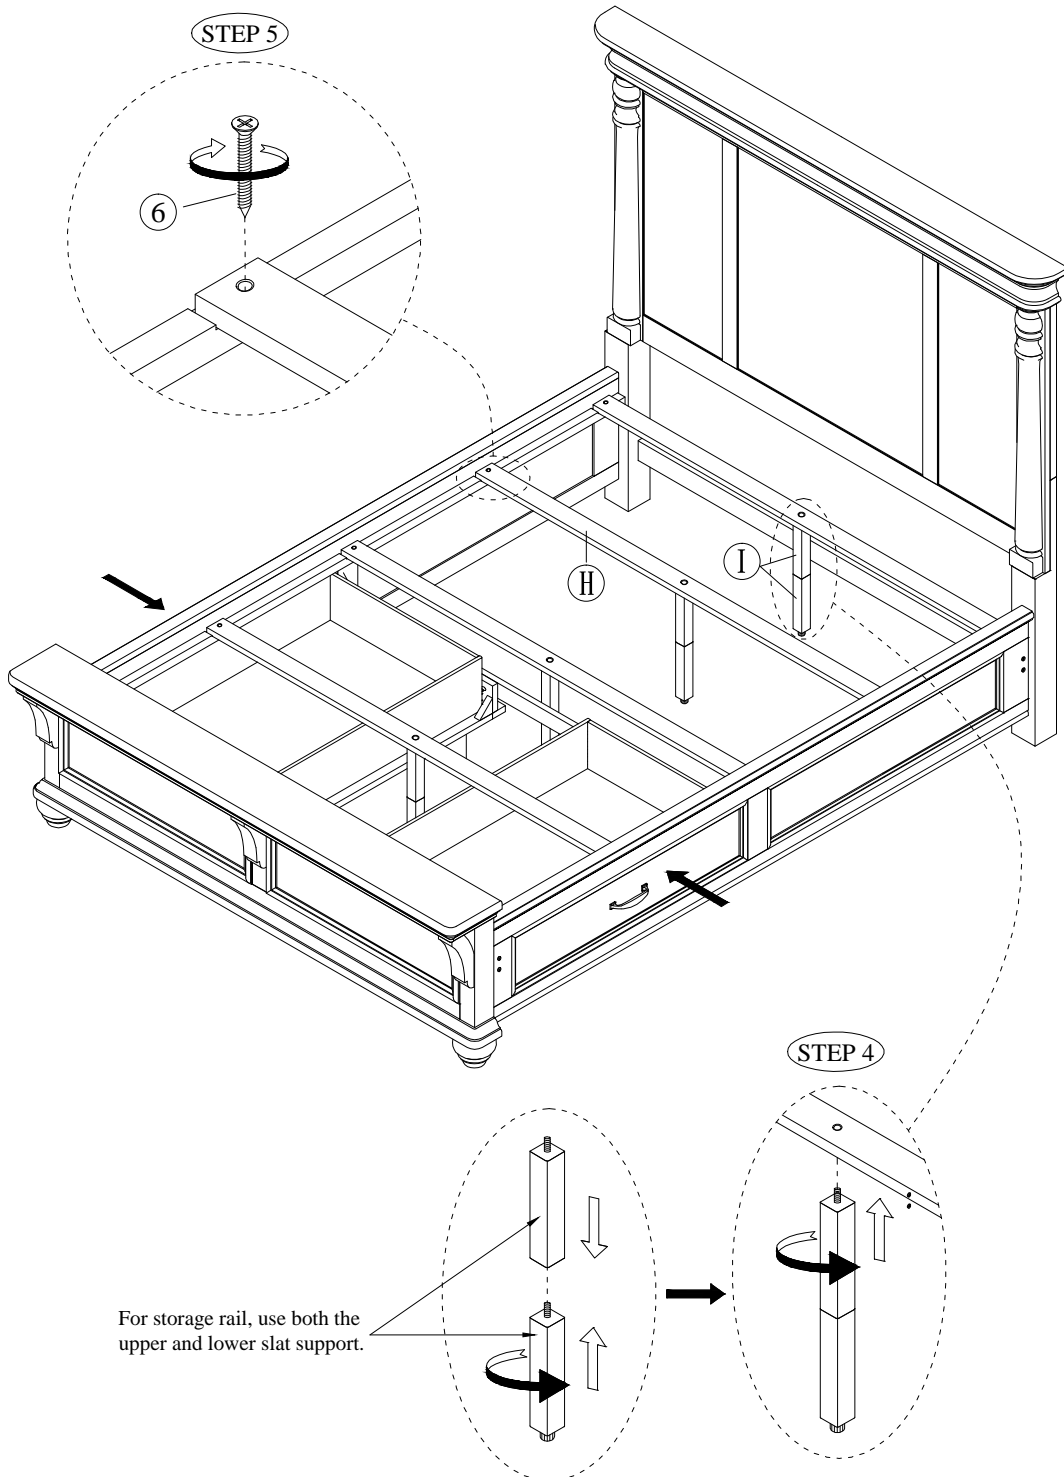

ASSEMBLY INSTRUCTION

FOR QUEEN BED: KG-BR-6560Q-RAI-HB / KG-6560BQ-RAI-FB / KG-6562S-RAI-RS

DESCRIPTION: STORAGE RAIL BED

ASSEMBLY STEP FOR QUEEN BED SLATS