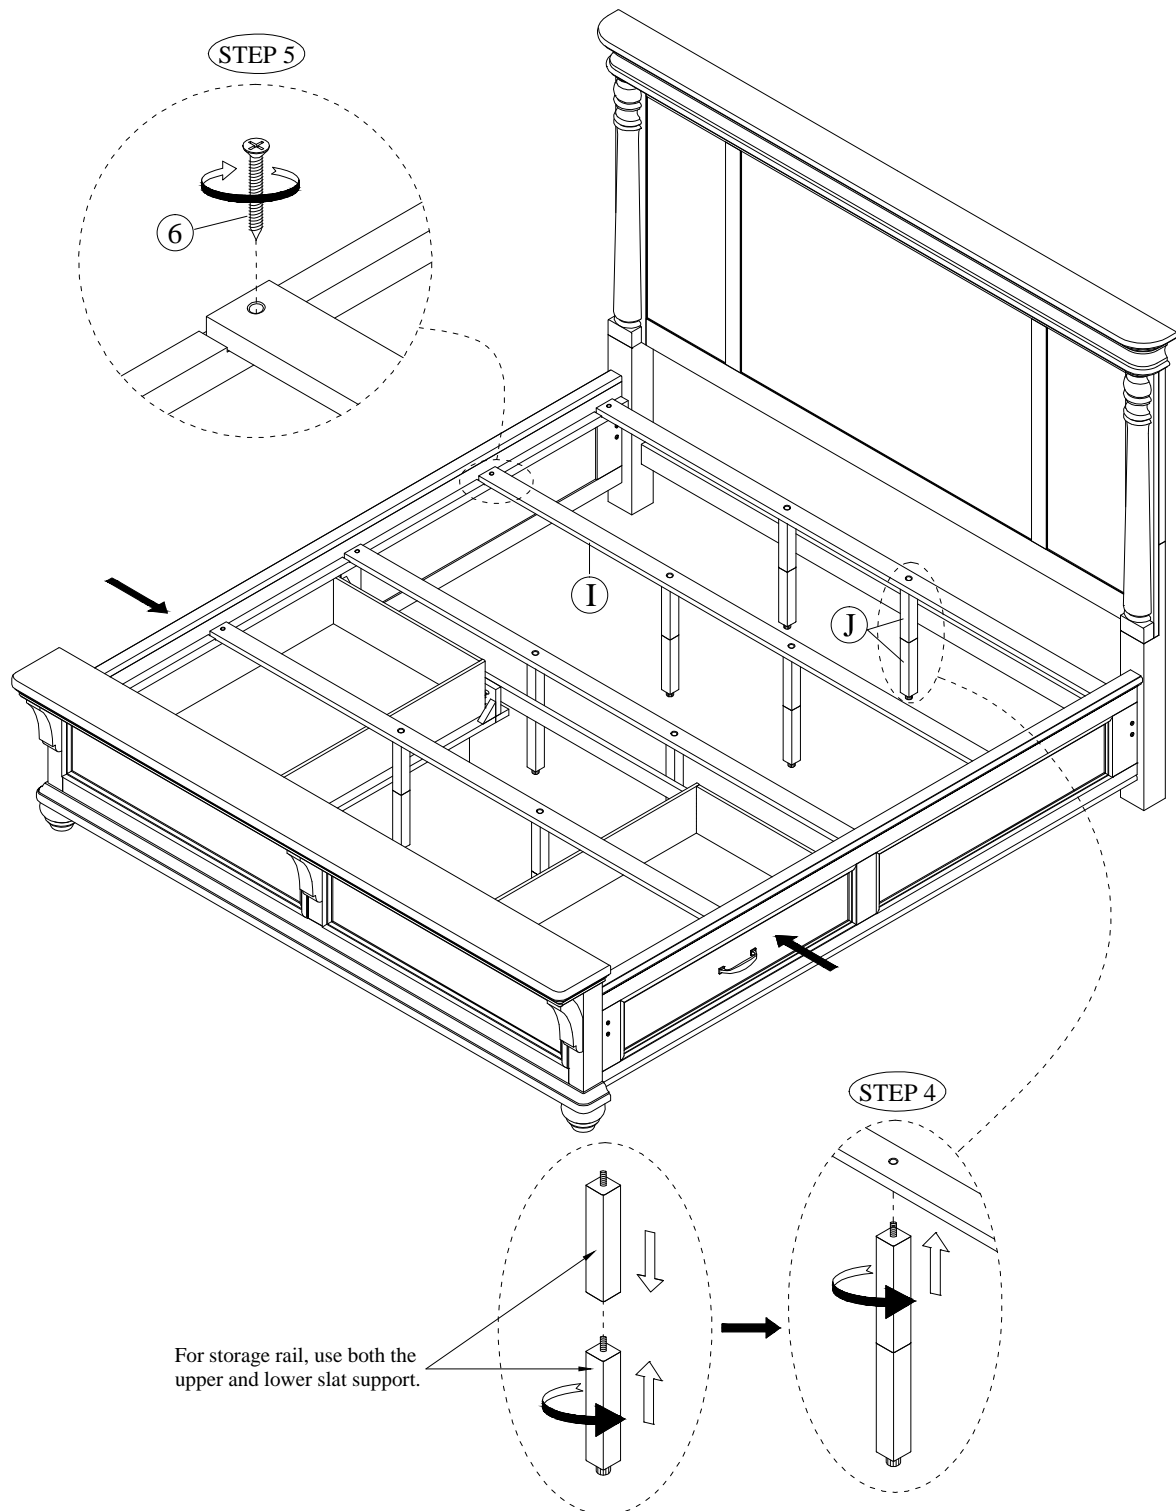

ASSEMBLY INSTRUCTION

FOR QUEEN BED: KG-BR-6560Q-RAI-HB / KG-6560BQ-RAI-FB / KG-6562S-RAI-RS
OR

FOR KING BED: KG-BR-6560K-RAI-HB / KG-6560BK-RAI-FB / KG-6562S-RAI-RS

DESCRIPTION: STORAGE RAIL BED

Thank you for purchasing this quality product. Be sure to check all packing material carefully for small Hardware which may have come loose inside the carton during shipment. Identify and count all Hardware and compare with the Hardware List Below. Keep all hardware out of reach of children.

PART LIST		
#	DESCRIPTION	QTY
K	LEFT STORAGE RAIL	1 PC
L	RIGHT STORAGE RAIL	1 PC
M	STORAGE RAIL LEG SUPPORT	4 PCS
N	CENTER SUPPORT RAIL	2 PCS
O	DECKING # 1 (FOR KING & QUEEN BED)	3 PCS
P	DECKING # 2 (FOR KING BED ONLY)	1 PC

ASSEMBLY INSTRUCTION

FOR QUEEN BED: KG-BR-6560Q-RAI-HB / KG-6560BQ-RAI-FB / KG-6562S-RAI-RS

DESCRIPTION: STORAGE RAIL BED

ASSEMBLY STEP FOR QUEEN BED SLATS

ASSEMBLY INSTRUCTION

FOR QUEEN BED: KG-BR-6560Q-RAI-HB / KG-6560BQ-RAI-FB / KG-6562S-RAI-RS

DESCRIPTION: STORAGE RAIL BED

ASSEMBLY STEP FOR QUEEN BED DECKING

ASSEMBLY INSTRUCTION

FOR KING BED: KG-BR-6560K-RAI-HB / KG-6560BK-RAI-FB / KG-6562S-RAI-RS

DESCRIPTION: STORAGE RAIL BED

ASSEMBLY STEP FOR KING BED SLATS