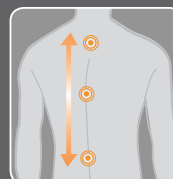

PENETRATING NECK MASSAGE

Simply removing the head pillow reveals an intelligently placed soft window that enables the HT-5040's advanced massage system to provide a closer, more intense neck massage.

ROBUST DESIGN

COMFORTABLE ACCENTS

A broad, ergonomically designed headrest edge trimmed with SofSuede® provides a comfortable touch to the base of the neck and along the shoulders.

FULL-BODY STRETCHING

As the foot-and-calf massage wells gently hold your legs, the HT-5040 slowly reclines, stretching the spine to increase blood flow to the vertebrae and discs, effectively rejuvenating the lower back.