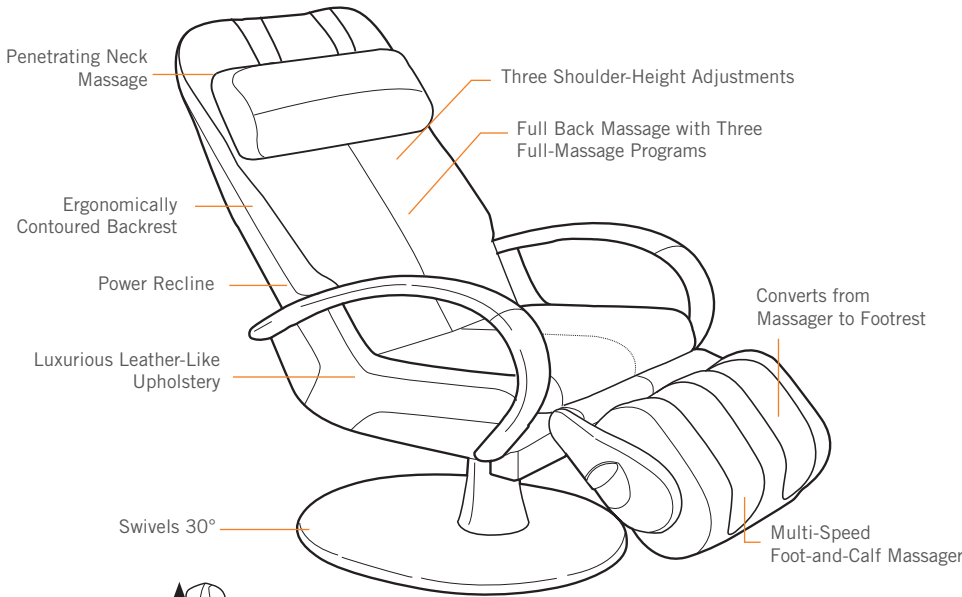

More Features for More Comfort

DIMENSIONS