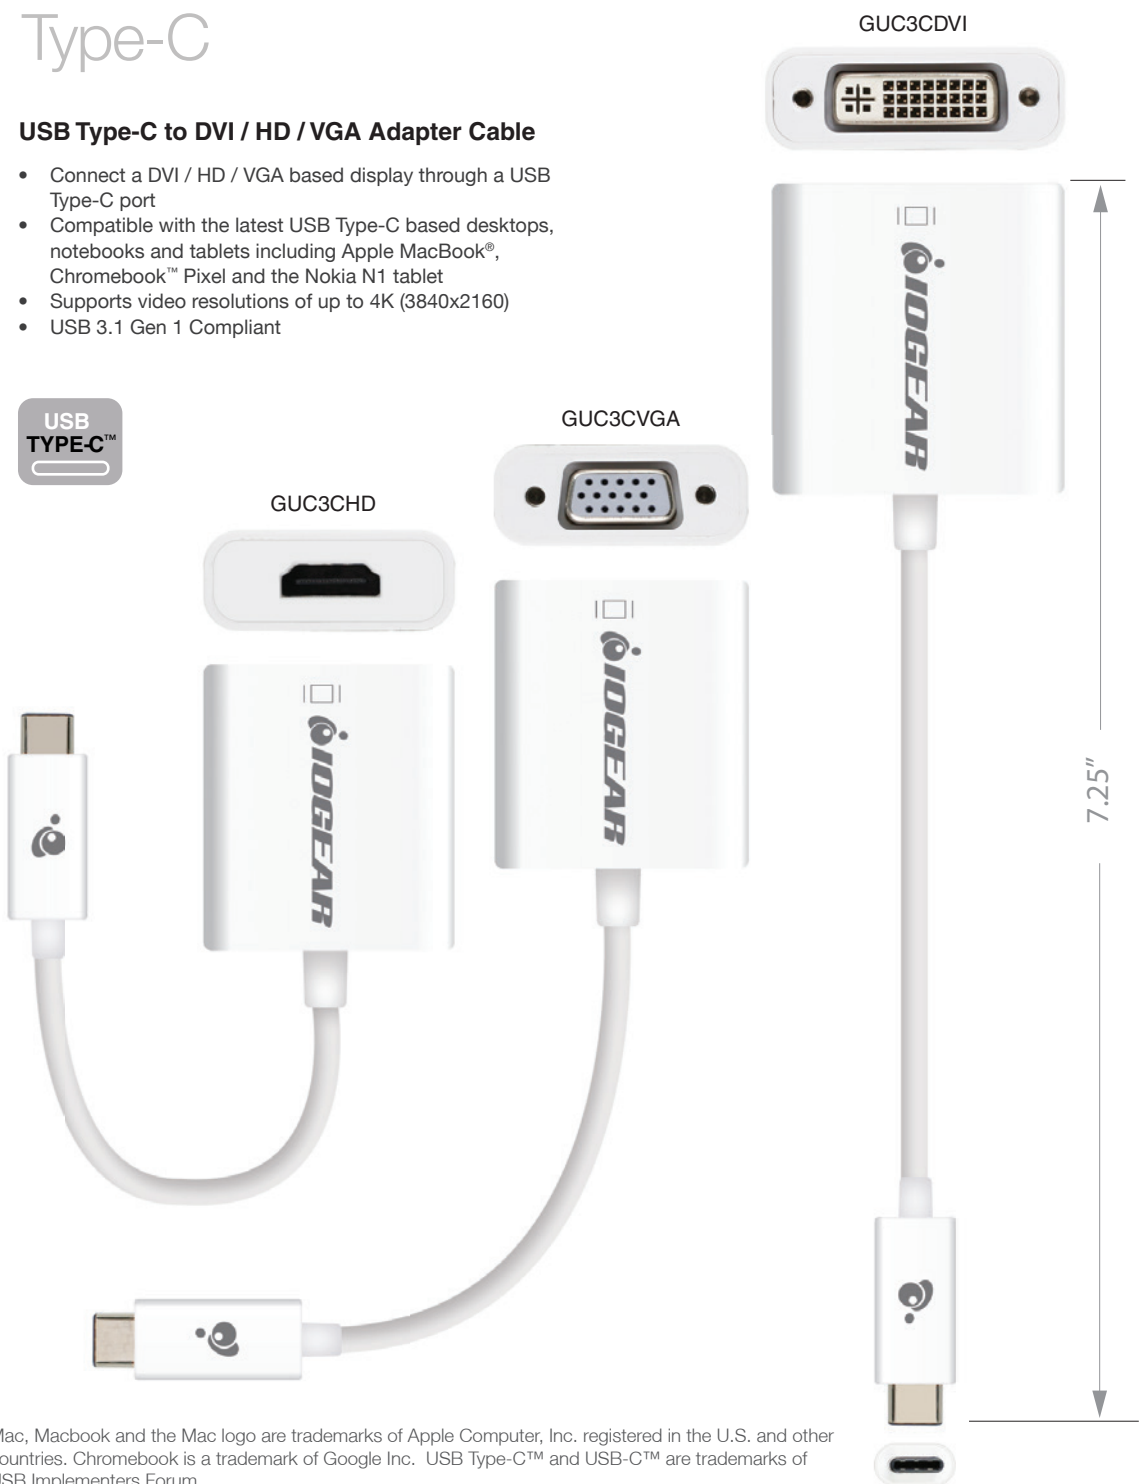

Type-C

USB Type-C to DVI / HD / VGA Adapter Cable

- Connect a DVI / HD / VGA based display through a USB Type-C port
- Compatible with the latest USB Type-C based desktops, notebooks and tablets including Apple MacBook®, Chromebook™ Pixel and the Nokia N1 tablet
- Supports video resolutions of up to 4K (3840x2160)
- USB 3.1 Gen 1 Compliant

Mac, Macbook and the Mac logo are trademarks of Apple Computer, Inc. registered in the U.S. and other countries. Chromebook is a trademark of Google Inc. USB Type-C™ and USB-C™ are trademarks of USB Implementers Forum.