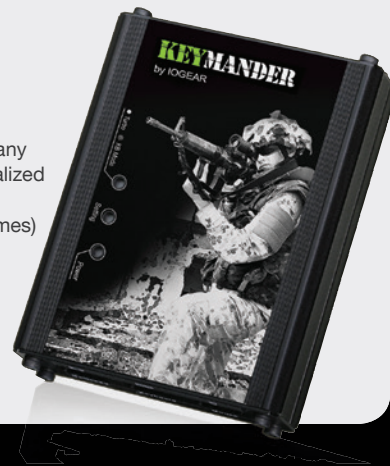

Custom Profile

Stores multiple profiles in groups for different games or gamers for customized advantages.

*Download free KeyMander update for PS4™ and Xbox One® support.

PlayStation® is a registered trademark of Sony Computer Entertainment Inc. Also, PS3™ and PS4™ are trademarks of the same company. This product is not manufactured, sponsored, licensed or distributed by Sony Computer Entertainment Inc. Xbox® is a registered trademark of Microsoft Corporation in the United States and/or other countries. This product is not manufactured, sponsored, licensed, or distributed by Microsoft Corporation.