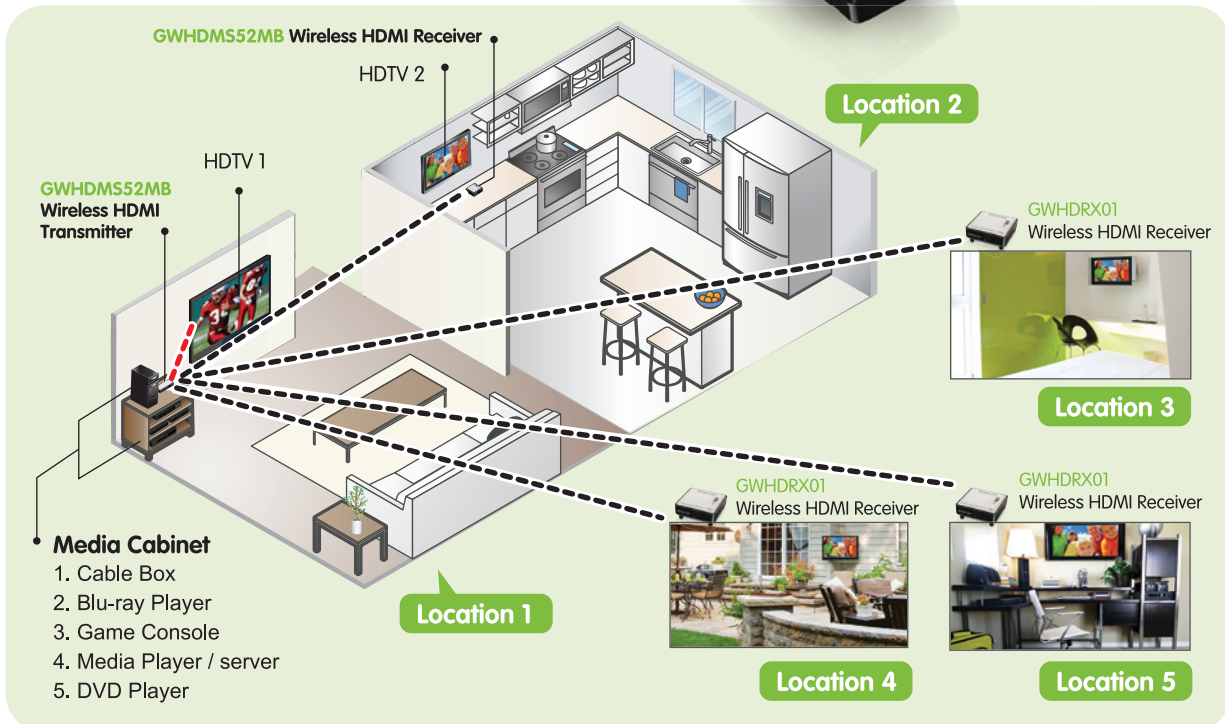

on-the-Go

A/V & DIGITAL HOME | MOBILITY
KVM & KVMP | COMPUTER ACCESSORIES | NETWORKING

A/V & Digital Home

GWHDMS52MB

Long Range Wireless 5x2 HDMI Matrix PRO

- Wireless uncompressed Full HD video up to 200ft* through standard home walls
- Built in 5x2 Matrix
Allows you to switch and independently select any of 5 sources between 2 HDTVs
 - Location 1: HDTV connects to transmitter's loop-through (local) port
 - Location 2: HDTV receives content from wireless receiver
- Multicast up to 5 HDTVs – Send content up to 5 locations at the same time (with 3 additional HD wireless receivers, GWHDRX01, sold separately)
- Connect and wirelessly transmit content from a Blu-ray / DVD player, DVR / Cable box, Game console, Computer / laptop, and media server
- Supports uncompressed Full HD 1080p, 3D and 5.1 channel digital audio
- Video Resolutions: 480p, 720p, 1080i and 1080p (24 / 30 / 60fps)

HDMI
HIGH-DEFINITION MULTIMEDIA INTERFACE

Multicast

Multicasting means the transmitter broadcasts the same video source to all 4 wireless receivers (including 3 additional wireless receivers, purchased separately), while the transmitter itself is able to view a separate or same source; making it a 5 HDTV solution.

GWHDMS52

Wireless 5x2 HD Matrix

- Wireless uncompressed Full HD video up to 100ft* through standard home walls for 2 HDTV's
- Built in 5x2 Matrix - Allows you to switch and independently select any of 5 sources between 2 HDTVs
- Supports 2 HDTVs - Delivers separate content to 2 locations at the same time
- Watch cable TV in the living room while others watch a Blu-ray movie wirelessly in the bedroom at the same time
- Connect and wirelessly transmit content from your Blu-ray / DVD player, DVR / Cable box, Game console, Computer / laptop and media player
- Supports Full uncompressed HD 1080p, 3D content, and 5.1 channel digital audio