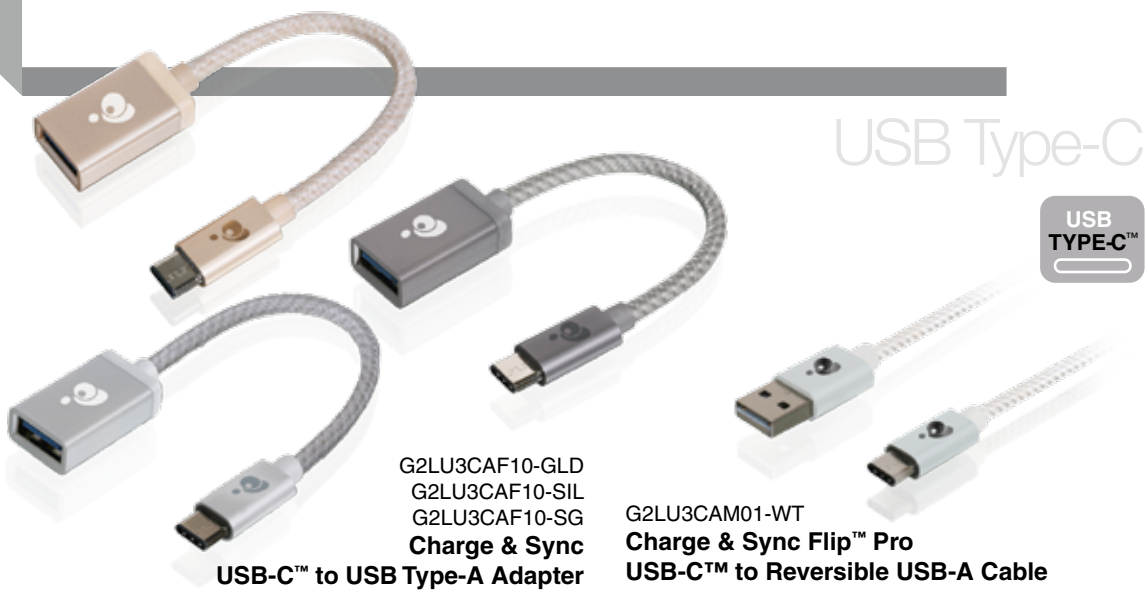

USB Type-C

USB
TYPE-C™

G2LU3CAF10-GLD
G2LU3CAF10-SIL
G2LU3CAF10-SG
**Charge & Sync
USB-C™ to USB Type-A Adapter**

- Connect USB Type-A accessories to a USB Type-C enabled system
- Anodized aluminum shell provides superior durability over the standard USB Type-C adapter
- Compatible with new MacBook® and Chromebook™ Pixel
- Heavy duty, tangle free design - suited with a braided-nylon fiber cable jacket
- 1.5A charging output and up to 5Gbps data transfer speed

G2LU3CAM01-WT
**Charge & Sync Flip™ Pro
USB-C™ to Reversible USB-A Cable**

- Connect your USB-C™ devices to standard USB-A devices
- Our Flip™ Reversible USB connector eliminates the frustration of plugging the USB-A on the wrong side
- Anodized aluminum shell provides superior durability over the standard USB Type-C™ cable
- Heavy duty, tangle-free design – suited with a braided-nylon fiber cable jacket
- Charges USB-C devices at up to 3A power output
- Charges your USB-C laptop*

* Use with IOGEAR GMP8K or GMP16K Mobile Power Station