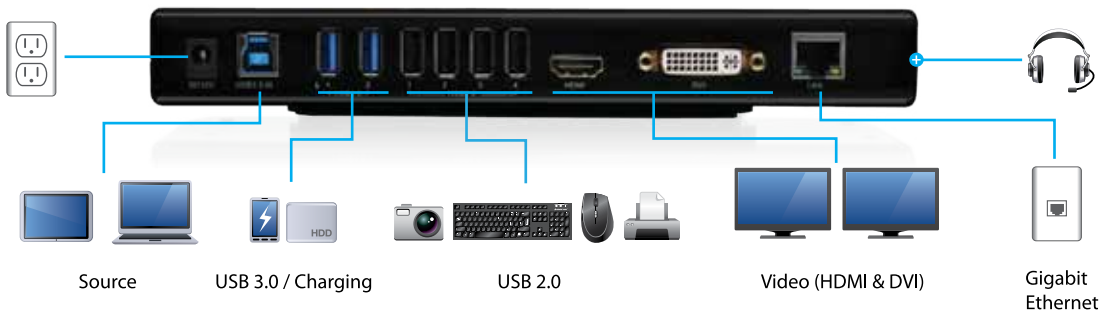

GUD300
USB 3.0 Universal Docking Station

- Universal USB 3.0 Ultrabook™ / MacBook®/ laptop / tablet* Docking Station
- Dual Monitor support with DVI-I and HDMI outputs - Max Resolution: 2048x1152
- 2 USB 3.0 ports and 4 USB 2.0 ports for external drives, printers, cameras and phones
- Integrated Gigabit Ethernet port (RJ-45) - supports 10/100/1000BASE-T
- Stereo audio with 3.5mm headphone and microphone jacks
- Includes HDMI to DVI and DVI to VGA adapters

*Microsoft Surface™ Pro, Microsoft Surface™ Pro 2, and other Windows® 8.1 Pro compatible tablets. Ultrabook™ is a trademark of Intel Corporation in the U.S. and/or other countries. MacBook® is a trademark of Apple, Inc., registered in the U.S. and other countries

GKMB02
KeyShair
Bluetooth Keyboard/Mouse Sharing
for Smartphones and Tablets

- Share your computer's keyboard and mouse* with up to four Bluetooth enabled mobile devices, including other computers
- Simplifies typing between your computer and your mobile devices
- Easily switch between computers and mobile devices quickly via hotkeys
- USB 2.0 interface supports PC and Mac including laptop and desktop models
- Bluetooth 3.0 compliant
- Supports USB hot plugging

* Some mobile devices do not support mouse function; please consult your mobile device manufacturer for details.