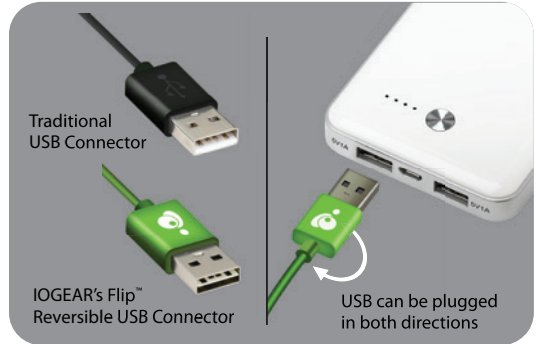

USB On-The-Go (OTG)

USB OTG is a supplemental USB 2.0 specification which adds host functionality to mobile devices and enables the connection of USB peripherals. Devices featuring OTG support do not require a host PC; instead the OTG device can act as either the host or the peripheral depending upon the connection. With OTG enabled mobile devices, you can now directly connect to printers, scanners, memory card readers, and mass storage devices, etc. without the need for a computer.

GPAW2U4
**GearPower Dual USB
4.2A (20W) Wall Charger**

- Two 2.1A USB outputs allow simultaneous charging of tablets and/or smartphones
- Capable of charging iPod® / iPhone® / iPad® plus most other smartphones and tablets
- Compact, folding plug design allows easy storage

GPAW4U4
**GearPower QuadSmart USB
4.2A (20W) Wall Charger**

- Four USB outputs allow simultaneous charging of tablets, smartphones, etc.
- SmartPower balancing technology divides 4.2A total output among devices as needed, with up to 2.4A on any one port
- Quick-charge up to two iPads or charge four devices simultaneously
- Compact, folding plug design allows easy storage

Charge & Sync Cables

Charge & Sync Flip™ Reversible USB to Lightning Cable, 3.3ft (1m)

- Our Flip™ Reversible USB connector eliminates the frustration of plugging the USB on the wrong side
- Compatible with all Apple Lightning devices
- Variety of colors to match your phone and personal style
- Small connector housing that can fit most smartphone / tablet cases