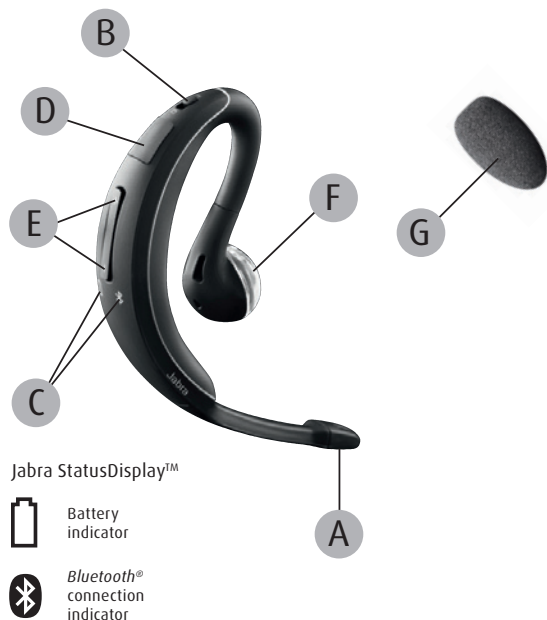

There's no need to choose just one device to stay connected. With Multiuse™, you connect to two active Bluetooth® devices simultaneously.

Enjoy a truly wireless experience with Voice Guidance, which lets you know your headset's battery and connection status without having to touch your phone.

Jabra WAVE is exceptionally comfortable, since its classic behind-the-ear style makes it perfect to wear all day. Wear it to work, to walk or in the car, and enjoy crystal clear hands-free conversations wherever you are.

## EASY TO USE – FEATURE OVERVIEW

- A Answer/end button
- B On/off slider button
- C StatusDisplay™ shows battery and connection status
- D Charging socket
- E Volume up/down
- F Jabra Comfort Eargel™
- G Wind sock