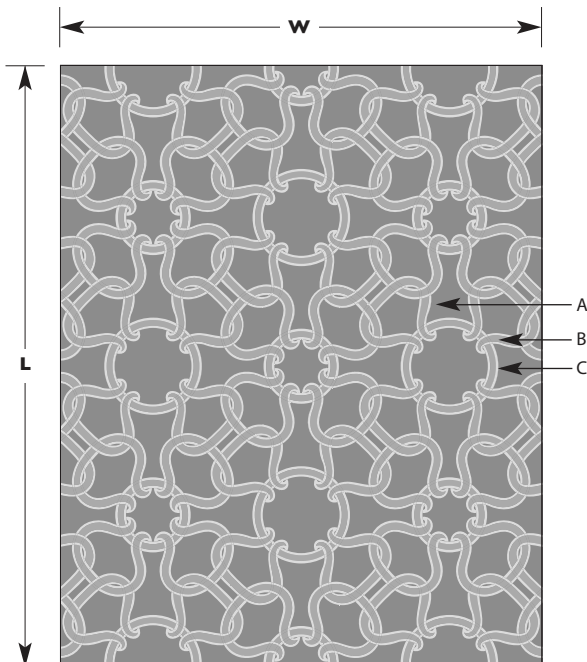

echodesign™

FOR KRAVET CARPET

ECHO CATALINA - FUSCHIA
SCALED TO 8' X 10'

GROUND COLOR
T173 WOOL CUT

DESIGN COLORS
T162 VISCOSE T121 VISCOSE

THIS IMAGE IS A DIGITAL REPRESENTATION OF THE ACTUAL CARPET.

echodesign™

FOR KRAVET CARPET

ECHO CATALINA

A ~ DESIGN & SHOWROOM INFORMATION

ORDER DATE: _____
 DESIGN: ECHO.CATALINA
 SHOWROOM: _____
 SALES ASSOCIATE: _____

B ~ DIMENSIONS

STANDARD SIZE: (CHOOSE ONE)

3x5 4x6 5x8 6x9 8x10

9x12 10x14 11x16 12x15 12x18

CUSTOM SIZE: WIDTH: _____ X LENGTH: _____

C ~ QUALITY (CHOOSE ONE)

INDO SINO

D ~ SPECIFICATIONS

	COLOR	WOOL	VISCOSE CUT ONLY	CUT PILE	LOOP PILE	HIGH TWIST (INDO ONLY)
	CHOOSE ONE		CHOOSE ONE			
A. GROUND						
B. DESIGN						
C. DESIGN						