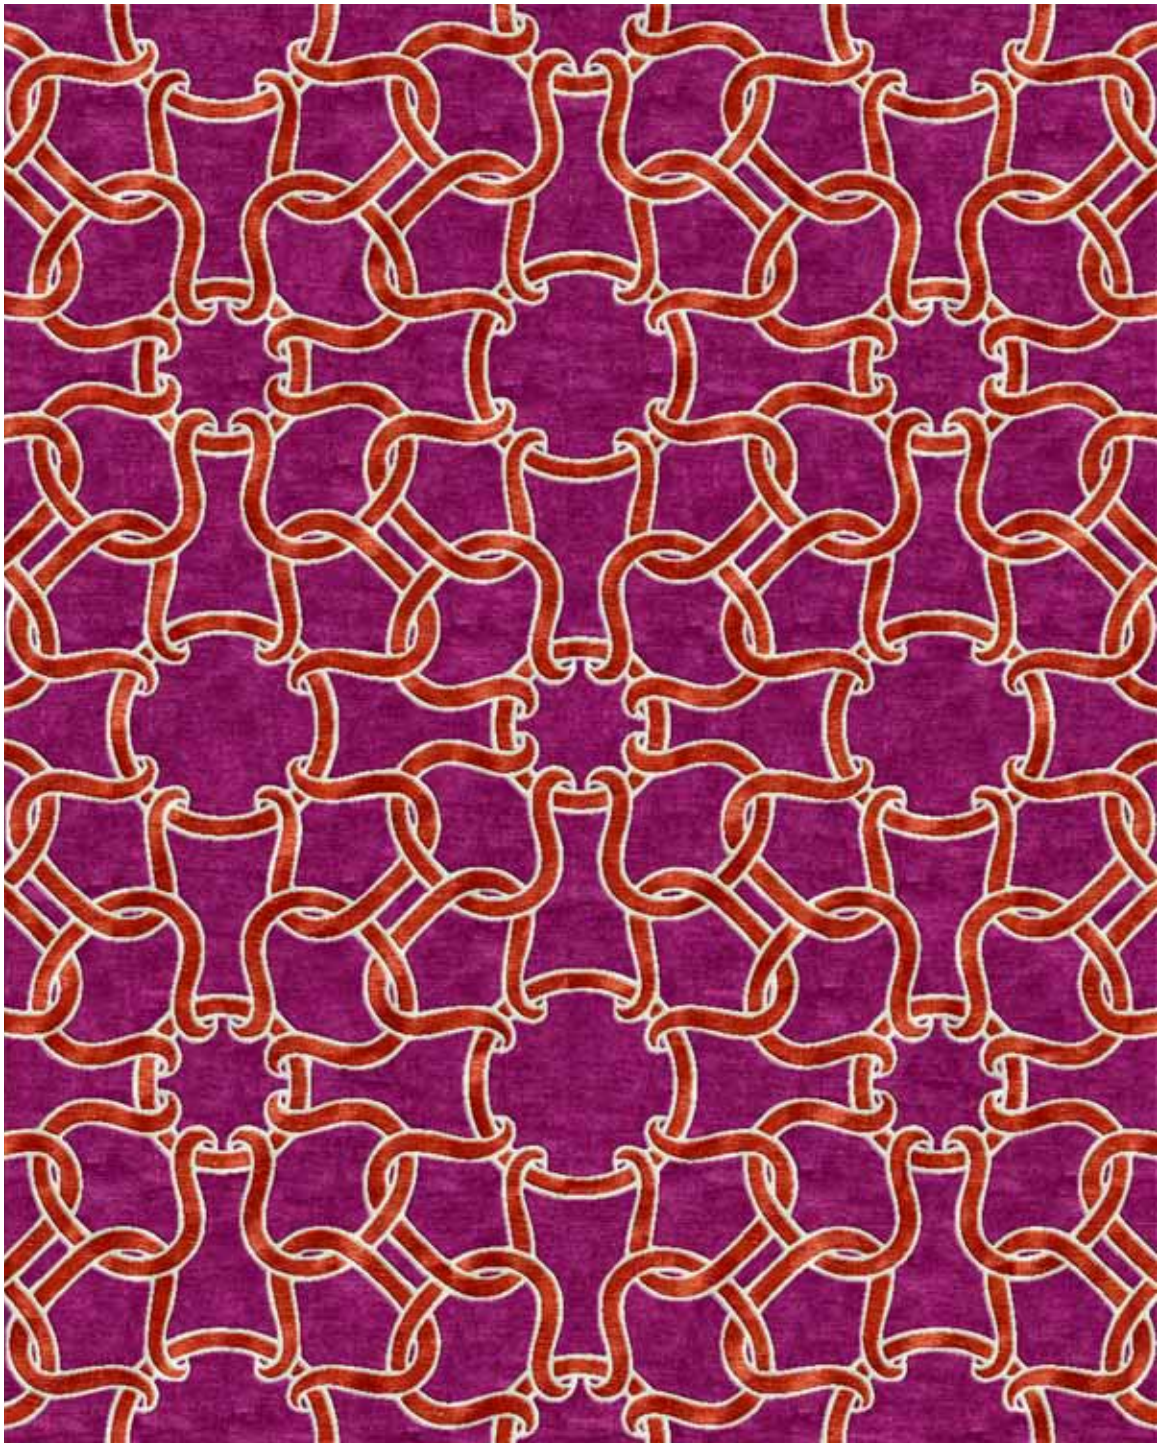

echodesign™

FOR KRAVET CARPET

ECHO CATALINA - FUSCHIA
SCALED TO 8' X 10'

GROUND COLOR
T173 WOOL CUT

DESIGN COLORS
T162 VISCOSE T121 VISCOSE

THIS IMAGE IS A DIGITAL REPRESENTATION OF THE ACTUAL CARPET.

echodesign™

9x12 10x14 11x16 12x15 12x18

CUSTOM SIZE: WIDTH: _____ X LENGTH: _____

C ~ QUALITY (CHOOSE ONE)

INDO SINO

D ~ SPECIFICATIONS

	COLOR	WOOL	VISCOSE CUT ONLY	CUT PILE	LOOP PILE	HIGH TWIST (INDO ONLY)
	CHOOSE ONE		CHOOSE ONE			
A. GROUND						
B. DESIGN						
C. DESIGN						