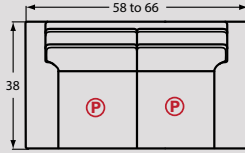

# L9 Series

Custom Order Leather Collection

Handcrafted in  
**AMERICA**

Designing a room full of furniture has never been so easy.  
33 pieces to choose from – endless possibilities!

SOFAS & LOVESEATS

#50 3 SEAT SOFA  
82 to 90W x 38D x 38H

#40 SHALLOW SEAT DEPTH 3 SEAT SOFA  
82 to 90W x 35D x 38H

#54 2 SEAT SOFA  
72 to 80W x 38D x 38H

#44 SHALLOW SEAT DEPTH 2 SEAT SOFA  
72 to 80W x 35D x 38H

#30 LOVESEAT  
58 to 66W x 38D x 38H

#25 SHALLOW SEAT DEPTH LOVESEAT  
58 to 66W x 35D x 38H

SLEEPERS

#50-68 3 SEAT QUEEN SLEEPER  
#50-98 MEMORY FOAM QUEEN SLEEPER  
78 to 86W x 38D x 38H

CHAIRS & OTTOMANS

#10 CHAIR  
36 to 44W x 38D x 38H

#05 SHALLOW SEAT DEPTH CHAIR  
36 to 44W x 35D x 38H

#15P CHAIR  
36 to 44W x 38D x 41H  
POWER ONLY  
(NO STATIONARY)