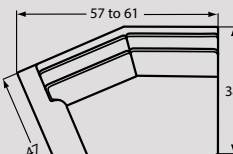

#14 PIE WEDGE  
67W x 44D x 38H

#42 LAF CHAISE  
32 to 36W x 65D x 38H

#41 RAF CHAISE  
32 to 36W x 65D x 38H

#33 ARMLESS LOVESEAT  
54W x 38D x 38H

#13 ARMLESS CHAIR  
27W x 38D x 38H

#09 LAF CHAIR  
32 to 36W x 38D x 38H

#08 RAF CHAIR  
32 to 36W x 38D x 38H

#52-68 LAF QUEEN SLEEPER  
#52-98 LAF QUEEN MEMORY FOAM SLEEPER  
78 to 82W x 38D x 38H

#51-68 RAF QUEEN SLEEPER  
#51-98 RAF QUEEN MEMORY FOAM SLEEPER  
78 to 82W x 38D x 38H

#53-60 ARMLESS FULL SLEEPER  
#53-90 ARMLESS MEMORY FOAM FULL SLEEPER  
63W x 38D x 38H

#22 LAF CUDDLER  
57 to 61W x 47D x 38H

#21 RAF CUDDLER  
57 to 61W x 47D x 38H

- Width varies depending on arm style. See price list for specific dimensions.
- Arm height for all pieces is 25".

- (P) - Indicates that this piece is also available with a power motion recliner on the seat next to the arm.
- Sofa & Loveseat have two recliners, one next to each arm. All others have one.
- To order this piece with the power option simply add a P to the end of the style number.
- All styles with power must have semi-attached backs. No loose backs.
- Power pieces require a 3" wall clearance.
- Note: Not all pieces are available with power option.