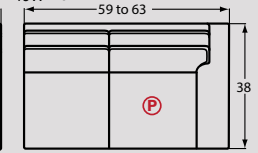

SLEEPERS

#50-68 3 SEAT QUEEN SLEEPER  
#50-98 MEMORY FOAM QUEEN SLEEPER  
78 to 86W x 38D x 38H

CHAIRS & OTTOMANS

#10 CHAIR  
36 to 44W x 38D x 38H

#05 SHALLOW SEAT DEPTH CHAIR  
36 to 44W x 35D x 38H

#15P CHAIR  
36 to 44W x 38D x 41H  
POWER ONLY  
(NO STATIONARY)

#00 OTTOMAN  
33W x 25D x 18H

#02S STORAGE OTT.  
(with casters)  
33W x 28D x 19H

#00S STORAGE OTT.  
(with casters)  
49W x 32D x 21H

SECTIONAL PIECES

#56 LAF SOFA with RETURN  
95 to 99W x 38D x 38H

#55 RAF SOFA with RETURN  
95 to 99W x 38D x 38H

#34 CORNER WEDGE  
38W x 38D x 38H

#32 LAF LOVESEAT  
59 to 63W x 38D x 38H

#31 RAF LOVESEAT  
59 to 63W x 38D x 38H

#52 LAF SOFA  
86 to 90W x 38D x 38H

#51 RAF SOFA  
86 to 90W x 38D x 38H

\*PIE WEDGE WILL FIT IN PLACE OF CORNER WEDGE