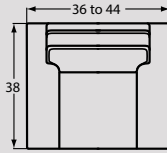

#40 SHALLOW SEAT DEPTH 3 SEAT SOFA  
82 to 90W x 35D x 38H

#54 2 SEAT SOFA  
72 to 80W x 38D x 38H

#44 SHALLOW SEAT DEPTH 2 SEAT SOFA  
72 to 80W x 35D x 38H

#30 LOVESEAT  
58 to 66W x 38D x 38H

#25 SHALLOW SEAT DEPTH LOVESEAT  
58 to 66W x 35D x 38H

SLEEPERS

#50-68 3 SEAT QUEEN SLEEPER  
#50-98 MEMORY FOAM QUEEN SLEEPER  
78 to 86W x 38D x 38H

CHAIRS & OTTOMANS

#10 CHAIR  
36 to 44W x 38D x 38H

#05 SHALLOW SEAT DEPTH CHAIR  
36 to 44W x 35D x 38H

#15P CHAIR  
36 to 44W x 38D x 41H  
POWER ONLY  
(NO STATIONARY)

#00 OTTOMAN  
33W x 25D x 18H

#02S STORAGE OTT.  
(with casters)  
33W x 28D x 19H

#00S STORAGE OTT.  
(with casters)  
49W x 32D x 21H

SECTIONAL PIECES

#56 LAF SOFA with RETURN  
95 to 99W x 38D x 38H

#55 RAF SOFA with RETURN  
95 to 99W x 38D x 38H