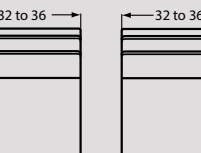

#34 CORNER WEDGE  
38W x 38D x 38H

#32 LAF LOVESEAT  
59 to 63W x 38D x 38H

#31 RAF LOVESEAT  
59 to 63W x 38D x 38H

#52 LAF SOFA  
86 to 90W x 38D x 38H

#51 RAF SOFA  
86 to 90W x 38D x 38H

\*PIE WEDGE WILL FIT IN PLACE OF CORNER WEDGE

#14 PIE WEDGE  
67W x 44D x 38H

#42 LAF CHAISE  
32 to 36W x 65D x 38H

#41 RAF CHAISE  
32 to 36W x 65D x 38H

#33 ARMLESS LOVESEAT  
54W x 38D x 38H

#13 ARMLESS CHAIR  
27W x 38D x 38H

#09 LAF CHAIR  
32 to 36W x 38D x 38H

#08 RAF CHAIR  
32 to 36W x 38D x 38H

#52-68 LAF QUEEN SLEEPER  
#52-98 LAF QUEEN MEMORY FOAM SLEEPER  
78 to 82W x 38D x 38H

#51-68 RAF QUEEN SLEEPER  
#51-98 RAF QUEEN MEMORY FOAM SLEEPER  
78 to 82W x 38D x 38H