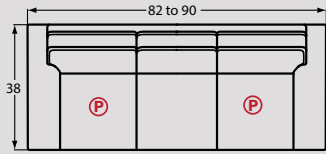

# L9 Series

Custom Order Leather Collection

Handcrafted in  
**AMERICA**

Designing a room full of furniture has never been so easy.  
33 pieces to choose from – endless possibilities!

SOFAS & LOVESEATS

#50 3 SEAT SOFA  
82 to 90W x 38D x 38H

#40 SHALLOW SEAT DEPTH 3 SEAT SOFA  
82 to 90W x 35D x 38H

#54 2 SEAT SOFA  
72 to 80W x 38D x 38H

#44 SHALLOW SEAT DEPTH 2 SEAT SOFA  
72 to 80W x 35D x 38H

#30 LOVESEAT  
58 to 66W x 38D x 38H

#25 SHALLOW SEAT DEPTH LOVESEAT  
58 to 66W x 35D x 38H

SLEEPERS

#50-68 3 SEAT QUEEN SLEEPER  
#50-98 MEMORY FOAM QUEEN SLEEPER  
78 to 86W x 38D x 38H

CHAIRS & OTTOMANS

#10 CHAIR  
36 to 44W x 38D x 38H

#05 SHALLOW SEAT DEPTH CHAIR  
36 to 44W x 35D x 38H

#15P CHAIR  
36 to 44W x 38D x 41H  
POWER ONLY  
(NO STATIONARY)