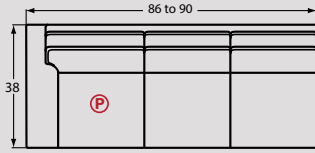

SLEEPERS

#50-68 3 SEAT QUEEN SLEEPER  
#50-98 MEMORY FOAM QUEEN SLEEPER  
78 to 86W x 38D x 38H

CHAIRS & OTTOMANS

#10 CHAIR  
36 to 44W x 38D x 38H

#05 SHALLOW SEAT DEPTH CHAIR  
36 to 44W x 35D x 38H

#15P CHAIR  
36 to 44W x 38D x 41H  
POWER ONLY  
(NO STATIONARY)

#00 OTTOMAN  
33W x 25D x 18H

#02S STORAGE OTT.  
(with casters)  
33W x 28D x 19H

#00S STORAGE OTT.  
(with casters)  
49W x 32D x 21H

SECTIONAL PIECES

#56 LAF SOFA with RETURN  
95 to 99W x 38D x 38H

#55 RAF SOFA with RETURN  
95 to 99W x 38D x 38H

#34 CORNER WEDGE  
38W x 38D x 38H

#32 LAF LOVESEAT  
59 to 63W x 38D x 38H

#31 RAF LOVESEAT  
59 to 63W x 38D x 38H

#52 LAF SOFA  
86 to 90W x 38D x 38H

#51 RAF SOFA  
86 to 90W x 38D x 38H

\*PIE WEDGE WILL FIT IN PLACE OF CORNER WEDGE