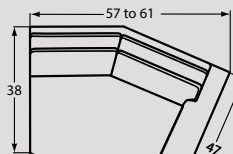

#14 PIE WEDGE  
67W x 44D x 38H

#42 LAF CHAISE  
32 to 36W x 65D x 38H

#41 RAF CHAISE  
32 to 36W x 65D x 38H

#33 ARMLESS LOVESEAT  
54W x 38D x 38H

#13 ARMLESS CHAIR  
27W x 38D x 38H

#09 LAF CHAIR  
32 to 36W x 38D x 38H

#08 RAF CHAIR  
32 to 36W x 38D x 38H

#52-68 LAF QUEEN SLEEPER  
#52-98 LAF QUEEN MEMORY FOAM SLEEPER  
78 to 82W x 38D x 38H

#51-68 RAF QUEEN SLEEPER  
#51-98 RAF QUEEN MEMORY FOAM SLEEPER  
78 to 82W x 38D x 38H

#53-60 ARMLESS FULL SLEEPER  
#53-90 ARMLESS MEMORY FOAM FULL SLEEPER  
63W x 38D x 38H

#22 LAF CUDDLER  
57 to 61W x 47D x 38H

#21 RAF CUDDLER  
57 to 61W x 47D x 38H

- Width varies depending on arm style. See price list for specific dimensions.
- Arm height for all pieces is 25".

- (P) - Indicates that this piece is also available with a power motion recliner on the seat next to the arm.
- Sofa & Loveseat have two recliners, one next to each arm. All others have one.
- To order this piece with the power option simply add a P to the end of the style number.
- All styles with power must have semi-attached backs. No loose backs.
- Power pieces require a 3" wall clearance.
- Note: Not all pieces are available with power option.