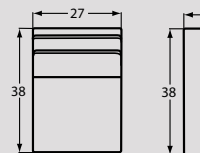

#00 OTTOMAN  
33W x 25D x 18H

#02S STORAGE OTT.  
(with casters)  
33W x 28D x 19H

#00S STORAGE OTT.  
(with casters)  
49W x 32D x 21H

SECTIONAL PIECES

#56 LAF SOFA with RETURN  
95 to 99W x 38D x 38H

#55 RAF SOFA with RETURN  
95 to 99W x 38D x 38H

#34 CORNER WEDGE  
38W x 38D x 38H

#32 LAF LOVESEAT  
59 to 63W x 38D x 38H

#31 RAF LOVESEAT  
59 to 63W x 38D x 38H

#52 LAF SOFA  
86 to 90W x 38D x 38H

#51 RAF SOFA  
86 to 90W x 38D x 38H

\*PIE WEDGE WILL FIT IN PLACE OF CORNER WEDGE

#14 PIE WEDGE  
67W x 44D x 38H

#42 LAF CHAISE  
32 to 36W x 65D x 38H

#41 RAF CHAISE  
32 to 36W x 65D x 38H

#33 ARMLESS LOVESEAT  
54W x 38D x 38H

#13 ARMLESS CHAIR  
27W x 38D x 38H

#09 LAF CHAIR  
32 to 36W x 38D x 38H

#08 RAF CHAIR  
32 to 36W x 38D x 38H

#52-68 LAF QUEEN SLEEPER  
#52-98 LAF QUEEN MEMORY FOAM SLEEPER  
78 to 82W x 38D x 38H

#51-68 RAF QUEEN SLEEPER  
#51-98 RAF QUEEN MEMORY FOAM SLEEPER  
78 to 82W x 38D x 38H