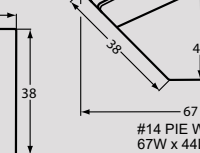

#34 CORNER WEDGE  
38W x 38D x 38H

#32 LAF LOVESEAT  
59 to 63W x 38D x 38H

#31 RAF LOVESEAT  
59 to 63W x 38D x 38H

#52 LAF SOFA  
86 to 90W x 38D x 38H

#51 RAF SOFA  
86 to 90W x 38D x 38H

\*PIE WEDGE WILL FIT IN PLACE OF CORNER WEDGE

#14 PIE WEDGE  
67W x 44D x 38H

#42 LAF CHAISE  
32 to 36W x 65D x 38H

#41 RAF CHAISE  
32 to 36W x 65D x 38H

#33 ARMLESS LOVESEAT  
54W x 38D x 38H

#13 ARMLESS CHAIR  
27W x 38D x 38H

#09 LAF CHAIR  
32 to 36W x 38D x 38H