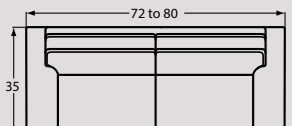

# L9 Series

Custom Order Leather Collection

Handcrafted in  
**AMERICA**

Designing a room full of furniture has never been so easy.  
33 pieces to choose from – endless possibilities!

SOFAS & LOVESEATS

#50 3 SEAT SOFA  
82 to 90W x 38D x 38H

#40 SHALLOW SEAT DEPTH 3 SEAT SOFA  
82 to 90W x 35D x 38H

#54 2 SEAT SOFA  
72 to 80W x 38D x 38H

#44 SHALLOW SEAT DEPTH 2 SEAT SOFA  
72 to 80W x 35D x 38H

#30 LOVESEAT  
58 to 66W x 38D x 38H

#25 SHALLOW SEAT DEPTH LOVESEAT  
58 to 66W x 35D x 38H

SLEEPERS

#50-68 3 SEAT QUEEN SLEEPER  
#50-98 MEMORY FOAM QUEEN SLEEPER  
78 to 86W x 38D x 38H

CHAIRS & OTTOMANS

#10 CHAIR  
36 to 44W x 38D x 38H

#05 SHALLOW SEAT DEPTH CHAIR  
36 to 44W x 35D x 38H

#15P CHAIR  
36 to 44W x 38D x 41H  
POWER ONLY  
(NO STATIONARY)