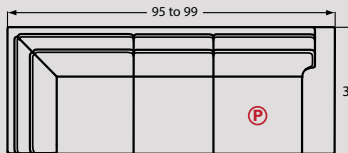

SLEEPERS

#50-68 3 SEAT QUEEN SLEEPER  
#50-98 MEMORY FOAM QUEEN SLEEPER  
78 to 86W x 38D x 38H

CHAIRS & OTTOMANS

#10 CHAIR  
36 to 44W x 38D x 38H

#05 SHALLOW SEAT DEPTH CHAIR  
36 to 44W x 35D x 38H

#15P CHAIR  
36 to 44W x 38D x 41H  
POWER ONLY  
(NO STATIONARY)

#00 OTTOMAN  
33W x 25D x 18H

#02S STORAGE OTT.  
(with casters)  
33W x 28D x 19H

#00S STORAGE OTT.  
(with casters)  
49W x 32D x 21H

SECTIONAL PIECES

#56 LAF SOFA with RETURN  
95 to 99W x 38D x 38H

#55 RAF SOFA with RETURN  
95 to 99W x 38D x 38H

#34 CORNER WEDGE  
38W x 38D x 38H

#32 LAF LOVESEAT  
59 to 63W x 38D x 38H

#31 RAF LOVESEAT  
59 to 63W x 38D x 38H

#52 LAF SOFA  
86 to 90W x 38D x 38H

#51 RAF SOFA  
86 to 90W x 38D x 38H

\*PIE WEDGE WILL FIT IN PLACE OF CORNER WEDGE