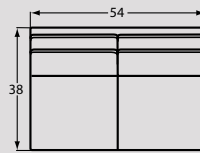

#00 OTTOMAN  
33W x 25D x 18H

#02S STORAGE OTT.  
(with casters)  
33W x 28D x 19H

#00S STORAGE OTT.  
(with casters)  
49W x 32D x 21H

SECTIONAL PIECES

#56 LAF SOFA with RETURN  
95 to 99W x 38D x 38H

#55 RAF SOFA with RETURN  
95 to 99W x 38D x 38H

#34 CORNER WEDGE  
38W x 38D x 38H

#32 LAF LOVESEAT  
59 to 63W x 38D x 38H

#31 RAF LOVESEAT  
59 to 63W x 38D x 38H

#52 LAF SOFA  
86 to 90W x 38D x 38H

#51 RAF SOFA  
86 to 90W x 38D x 38H

\*PIE WEDGE WILL FIT IN PLACE OF CORNER WEDGE

#14 PIE WEDGE  
67W x 44D x 38H

#42 LAF CHAISE  
32 to 36W x 65D x 38H

#41 RAF CHAISE  
32 to 36W x 65D x 38H

#33 ARMLESS LOVESEAT  
54W x 38D x 38H

#13 ARMLESS CHAIR  
27W x 38D x 38H

#09 LAF CHAIR  
32 to 36W x 38D x 38H