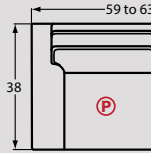

SLEEPERS

#50-68 3 SEAT QUEEN SLEEPER  
#50-98 MEMORY FOAM QUEEN SLEEPER  
78 to 86W x 38D x 38H

CHAIRS & OTTOMANS

#10 CHAIR  
36 to 44W x 38D x 38H

#05 SHALLOW SEAT DEPTH CHAIR  
36 to 44W x 35D x 38H

#15P CHAIR  
36 to 44W x 38D x 41H  
POWER ONLY  
(NO STATIONARY)

#00 OTTOMAN  
33W x 25D x 18H

#02S STORAGE OTT.  
(with casters)  
33W x 28D x 19H

#00S STORAGE OTT.  
(with casters)  
49W x 32D x 21H

SECTIONAL PIECES

#56 LAF SOFA with RETURN  
95 to 99W x 38D x 38H

#55 RAF SOFA with RETURN  
95 to 99W x 38D x 38H

#34 CORNER WEDGE  
38W x 38D x 38H

#32 LAF LOVESEAT  
59 to 63W x 38D x 38H

#31 RAF LOVESEAT  
59 to 63W x 38D x 38H

#52 LAF SOFA  
86 to 90W x 38D x 38H

#51 RAF SOFA  
86 to 90W x 38D x 38H

\*PIE WEDGE WILL FIT IN PLACE OF CORNER WEDGE

#14 PIE WEDGE  
67W x 44D x 38H

#42 LAF CHAISE  
32 to 36W x 65D x 38H

#41 RAF CHAISE  
32 to 36W x 65D x 38H

#33 ARMLESS LOVESEAT  
54W x 38D x 38H

#13 ARMLESS CHAIR  
27W x 38D x 38H

#09 LAF CHAIR  
32 to 36W x 38D x 38H