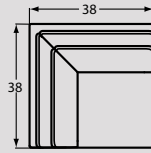

#40 SHALLOW SEAT DEPTH 3 SEAT SOFA  
82 to 90W x 35D x 38H

#54 2 SEAT SOFA  
72 to 80W x 38D x 38H

#44 SHALLOW SEAT DEPTH 2 SEAT SOFA  
72 to 80W x 35D x 38H

#30 LOVESEAT  
58 to 66W x 38D x 38H

#25 SHALLOW SEAT DEPTH LOVESEAT  
58 to 66W x 35D x 38H

SLEEPERS

#50-68 3 SEAT QUEEN SLEEPER  
#50-98 MEMORY FOAM QUEEN SLEEPER  
78 to 86W x 38D x 38H

CHAIRS & OTTOMANS

#10 CHAIR  
36 to 44W x 38D x 38H

#05 SHALLOW SEAT DEPTH CHAIR  
36 to 44W x 35D x 38H

#15P CHAIR  
36 to 44W x 38D x 41H  
POWER ONLY  
(NO STATIONARY)

#00 OTTOMAN  
33W x 25D x 18H

#02S STORAGE OTT.  
(with casters)  
33W x 28D x 19H

#00S STORAGE OTT.  
(with casters)  
49W x 32D x 21H

SECTIONAL PIECES

#56 LAF SOFA with RETURN  
95 to 99W x 38D x 38H

#55 RAF SOFA with RETURN  
95 to 99W x 38D x 38H

#34 CORNER WEDGE  
38W x 38D x 38H

#32 LAF LOVESEAT  
59 to 63W x 38D x 38H

#31 RAF LOVESEAT  
59 to 63W x 38D x 38H

#52 LAF SOFA  
86 to 90W x 38D x 38H

#51 RAF SOFA  
86 to 90W x 38D x 38H

\*PIE WEDGE WILL FIT IN PLACE OF CORNER WEDGE