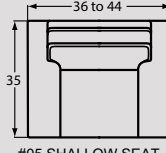

#40 SHALLOW SEAT DEPTH 3 SEAT SOFA  
82 to 90W x 35D x 38H

#54 2 SEAT SOFA  
72 to 80W x 38D x 38H

#44 SHALLOW SEAT DEPTH 2 SEAT SOFA  
72 to 80W x 35D x 38H

#30 LOVESEAT  
58 to 66W x 38D x 38H

#25 SHALLOW SEAT DEPTH LOVESEAT  
58 to 66W x 35D x 38H

SLEEPERS

#50-68 3 SEAT QUEEN SLEEPER  
#50-98 MEMORY FOAM QUEEN SLEEPER  
78 to 86W x 38D x 38H

CHAIRS & OTTOMANS

#10 CHAIR  
36 to 44W x 38D x 38H

#05 SHALLOW SEAT DEPTH CHAIR  
36 to 44W x 35D x 38H

#15P CHAIR  
36 to 44W x 38D x 41H  
POWER ONLY  
(NO STATIONARY)

#00 OTTOMAN  
33W x 25D x 18H

#02S STORAGE OTT.  
(with casters)  
33W x 28D x 19H

#00S STORAGE OTT.  
(with casters)  
49W x 32D x 21H

SECTIONAL PIECES

#56 LAF SOFA with RETURN  
95 to 99W x 38D x 38H

#55 RAF SOFA with RETURN  
95 to 99W x 38D x 38H