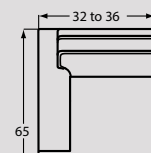

SLEEPERS

#50-68 3 SEAT QUEEN SLEEPER  
#50-98 MEMORY FOAM QUEEN SLEEPER  
78 to 86W x 38D x 38H

CHAIRS & OTTOMANS

#10 CHAIR  
36 to 44W x 38D x 38H

#05 SHALLOW SEAT DEPTH CHAIR  
36 to 44W x 35D x 38H

#15P CHAIR  
36 to 44W x 38D x 41H  
POWER ONLY  
(NO STATIONARY)

#00 OTTOMAN  
33W x 25D x 18H

#02S STORAGE OTT.  
(with casters)  
33W x 28D x 19H

#00S STORAGE OTT.  
(with casters)  
49W x 32D x 21H

SECTIONAL PIECES

#56 LAF SOFA with RETURN  
95 to 99W x 38D x 38H

#55 RAF SOFA with RETURN  
95 to 99W x 38D x 38H

#34 CORNER WEDGE  
38W x 38D x 38H

#32 LAF LOVESEAT  
59 to 63W x 38D x 38H

#31 RAF LOVESEAT  
59 to 63W x 38D x 38H

#52 LAF SOFA  
86 to 90W x 38D x 38H

#51 RAF SOFA  
86 to 90W x 38D x 38H

\*PIE WEDGE WILL FIT IN PLACE OF CORNER WEDGE

#14 PIE WEDGE  
67W x 44D x 38H

#42 LAF CHAISE  
32 to 36W x 65D x 38H

#41 RAF CHAISE  
32 to 36W x 65D x 38H

#33 ARMLESS LOVESEAT  
54W x 38D x 38H

#13 ARMLESS CHAIR  
27W x 38D x 38H

#09 LAF CHAIR  
32 to 36W x 38D x 38H