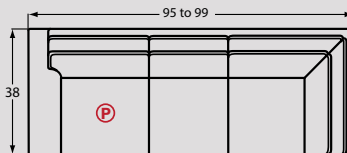

SLEEPERS

#50-68 3 SEAT QUEEN SLEEPER  
#50-98 MEMORY FOAM QUEEN SLEEPER  
78 to 86W x 38D x 38H

CHAIRS & OTTOMANS

#10 CHAIR  
36 to 44W x 38D x 38H

#05 SHALLOW SEAT DEPTH CHAIR  
36 to 44W x 35D x 38H

#15P CHAIR  
36 to 44W x 38D x 41H  
POWER ONLY  
(NO STATIONARY)

#00 OTTOMAN  
33W x 25D x 18H

#02S STORAGE OTT.  
(with casters)  
33W x 28D x 19H

#00S STORAGE OTT.  
(with casters)  
49W x 32D x 21H

SECTIONAL PIECES

#56 LAF SOFA with RETURN  
95 to 99W x 38D x 38H

#55 RAF SOFA with RETURN  
95 to 99W x 38D x 38H

#34 CORNER WEDGE  
38W x 38D x 38H

#32 LAF LOVESEAT  
59 to 63W x 38D x 38H

#31 RAF LOVESEAT  
59 to 63W x 38D x 38H

#52 LAF SOFA  
86 to 90W x 38D x 38H

#51 RAF SOFA  
86 to 90W x 38D x 38H

\*PIE WEDGE WILL FIT IN PLACE OF CORNER WEDGE