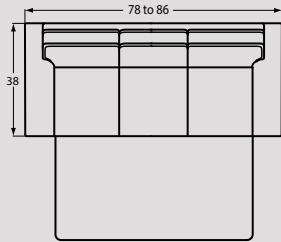

#40 SHALLOW SEAT DEPTH 3 SEAT SOFA  
82 to 90W x 35D x 38H

#54 2 SEAT SOFA  
72 to 80W x 38D x 38H

#44 SHALLOW SEAT DEPTH 2 SEAT SOFA  
72 to 80W x 35D x 38H

#30 LOVESEAT  
58 to 66W x 38D x 38H

#25 SHALLOW SEAT DEPTH LOVESEAT  
58 to 66W x 35D x 38H

SLEEPERS

#50-68 3 SEAT QUEEN SLEEPER  
#50-98 MEMORY FOAM QUEEN SLEEPER  
78 to 86W x 38D x 38H

CHAIRS & OTTOMANS

#10 CHAIR  
36 to 44W x 38D x 38H

#05 SHALLOW SEAT DEPTH CHAIR  
36 to 44W x 35D x 38H

#15P CHAIR  
36 to 44W x 38D x 41H  
POWER ONLY  
(NO STATIONARY)

#00 OTTOMAN  
33W x 25D x 18H

#02S STORAGE OTT.  
(with casters)  
33W x 28D x 19H

#00S STORAGE OTT.  
(with casters)  
49W x 32D x 21H

SECTIONAL PIECES

#56 LAF SOFA with RETURN  
95 to 99W x 38D x 38H

#55 RAF SOFA with RETURN  
95 to 99W x 38D x 38H