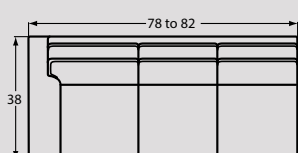

#52-68 LAF QUEEN SLEEPER
#52-98 LAF QUEEN MEMORY FOAM SLEEPER
78 to 82W x 38D x 38H