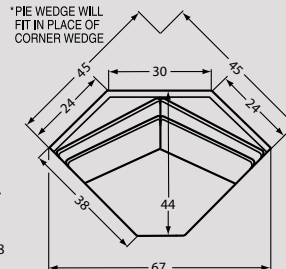

#00 OTTOMAN  
33W x 25D x 18H

#02S STORAGE OTT.  
(with casters)  
33W x 28D x 19H

#00S STORAGE OTT.  
(with casters)  
49W x 32D x 21H

SECTIONAL PIECES

#56 LAF SOFA with RETURN  
95 to 99W x 38D x 38H

#55 RAF SOFA with RETURN  
95 to 99W x 38D x 38H

#34 CORNER WEDGE  
38W x 38D x 38H

#32 LAF LOVESEAT  
59 to 63W x 38D x 38H

#31 RAF LOVESEAT  
59 to 63W x 38D x 38H

#52 LAF SOFA  
86 to 90W x 38D x 38H

#51 RAF SOFA  
86 to 90W x 38D x 38H

\*PIE WEDGE WILL FIT IN PLACE OF CORNER WEDGE

#14 PIE WEDGE  
67W x 44D x 38H

#42 LAF CHAISE  
32 to 36W x 65D x 38H

#41 RAF CHAISE  
32 to 36W x 65D x 38H

#33 ARMLESS LOVESEAT  
54W x 38D x 38H

#13 ARMLESS CHAIR  
27W x 38D x 38H

#09 LAF CHAIR  
32 to 36W x 38D x 38H