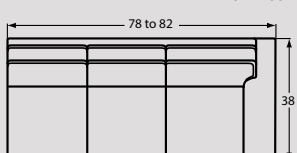

#34 CORNER WEDGE  
38W x 38D x 38H

#32 LAF LOVESEAT  
59 to 63W x 38D x 38H

#31 RAF LOVESEAT  
59 to 63W x 38D x 38H

#52 LAF SOFA  
86 to 90W x 38D x 38H

#51 RAF SOFA  
86 to 90W x 38D x 38H

\*PIE WEDGE WILL FIT IN PLACE OF CORNER WEDGE

#14 PIE WEDGE  
67W x 44D x 38H

#42 LAF CHAISE  
32 to 36W x 65D x 38H

#41 RAF CHAISE  
32 to 36W x 65D x 38H

#33 ARMLESS LOVESEAT  
54W x 38D x 38H

#13 ARMLESS CHAIR  
27W x 38D x 38H

#09 LAF CHAIR  
32 to 36W x 38D x 38H

#08 RAF CHAIR  
32 to 36W x 38D x 38H

#52-68 LAF QUEEN SLEEPER  
#52-98 LAF QUEEN MEMORY FOAM SLEEPER  
78 to 82W x 38D x 38H

#51-68 RAF QUEEN SLEEPER  
#51-98 RAF QUEEN MEMORY FOAM SLEEPER  
78 to 82W x 38D x 38H