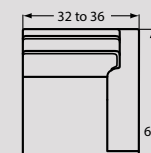

SLEEPERS

#50-68 3 SEAT QUEEN SLEEPER  
#50-98 MEMORY FOAM QUEEN SLEEPER  
78 to 86W x 38D x 38H

CHAIRS & OTTOMANS

#10 CHAIR  
36 to 44W x 38D x 38H

#05 SHALLOW SEAT DEPTH CHAIR  
36 to 44W x 35D x 38H

#15P CHAIR  
36 to 44W x 38D x 41H  
POWER ONLY  
(NO STATIONARY)

#00 OTTOMAN  
33W x 25D x 18H

#02S STORAGE OTT.  
(with casters)  
33W x 28D x 19H

#00S STORAGE OTT.  
(with casters)  
49W x 32D x 21H

SECTIONAL PIECES

#56 LAF SOFA with RETURN  
95 to 99W x 38D x 38H

#55 RAF SOFA with RETURN  
95 to 99W x 38D x 38H

#34 CORNER WEDGE  
38W x 38D x 38H

#32 LAF LOVESEAT  
59 to 63W x 38D x 38H

#31 RAF LOVESEAT  
59 to 63W x 38D x 38H

#52 LAF SOFA  
86 to 90W x 38D x 38H

#51 RAF SOFA  
86 to 90W x 38D x 38H

\*PIE WEDGE WILL FIT IN PLACE OF CORNER WEDGE

#14 PIE WEDGE  
67W x 44D x 38H

#42 LAF CHAISE  
32 to 36W x 65D x 38H

#41 RAF CHAISE  
32 to 36W x 65D x 38H

#33 ARMLESS LOVESEAT  
54W x 38D x 38H

#13 ARMLESS CHAIR  
27W x 38D x 38H

#09 LAF CHAIR  
32 to 36W x 38D x 38H