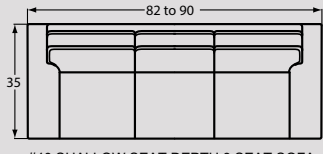

# L9 Series

Custom Order Leather Collection

Handcrafted in  
**AMERICA**

Designing a room full of furniture has never been so easy.  
33 pieces to choose from – endless possibilities!

SOFAS & LOVESEATS

#50 3 SEAT SOFA  
82 to 90W x 38D x 38H

#40 SHALLOW SEAT DEPTH 3 SEAT SOFA  
82 to 90W x 35D x 38H

#54 2 SEAT SOFA  
72 to 80W x 38D x 38H

#44 SHALLOW SEAT DEPTH 2 SEAT SOFA  
72 to 80W x 35D x 38H

#30 LOVESEAT  
58 to 66W x 38D x 38H

#25 SHALLOW SEAT DEPTH LOVESEAT  
58 to 66W x 35D x 38H

SLEEPERS

#50-68 3 SEAT QUEEN SLEEPER  
#50-98 MEMORY FOAM QUEEN SLEEPER  
78 to 86W x 38D x 38H

CHAIRS & OTTOMANS

#10 CHAIR  
36 to 44W x 38D x 38H

#05 SHALLOW SEAT DEPTH CHAIR  
36 to 44W x 35D x 38H

#15P CHAIR  
36 to 44W x 38D x 41H  
POWER ONLY  
(NO STATIONARY)