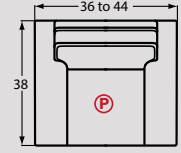

#40 SHALLOW SEAT DEPTH 3 SEAT SOFA  
82 to 90W x 35D x 38H

#54 2 SEAT SOFA  
72 to 80W x 38D x 38H

#44 SHALLOW SEAT DEPTH 2 SEAT SOFA  
72 to 80W x 35D x 38H

#30 LOVESEAT  
58 to 66W x 38D x 38H

#25 SHALLOW SEAT DEPTH LOVESEAT  
58 to 66W x 35D x 38H

SLEEPERS

#50-68 3 SEAT QUEEN SLEEPER  
#50-98 MEMORY FOAM QUEEN SLEEPER  
78 to 86W x 38D x 38H

CHAIRS & OTTOMANS

#10 CHAIR  
36 to 44W x 38D x 38H

#05 SHALLOW SEAT DEPTH CHAIR  
36 to 44W x 35D x 38H

#15P CHAIR  
36 to 44W x 38D x 41H  
POWER ONLY  
(NO STATIONARY)

#00 OTTOMAN  
33W x 25D x 18H

#02S STORAGE OTT.  
(with casters)  
33W x 28D x 19H

#00S STORAGE OTT.  
(with casters)  
49W x 32D x 21H

SECTIONAL PIECES

#56 LAF SOFA with RETURN  
95 to 99W x 38D x 38H

#55 RAF SOFA with RETURN  
95 to 99W x 38D x 38H