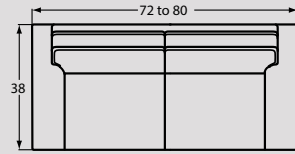

# L9 Series

Custom Order Leather Collection

Handcrafted in  
**AMERICA**

Designing a room full of furniture has never been so easy.  
33 pieces to choose from – endless possibilities!

SOFAS & LOVESEATS

#50 3 SEAT SOFA  
82 to 90W x 38D x 38H

#40 SHALLOW SEAT DEPTH 3 SEAT SOFA  
82 to 90W x 35D x 38H

#54 2 SEAT SOFA  
72 to 80W x 38D x 38H

#44 SHALLOW SEAT DEPTH 2 SEAT SOFA  
72 to 80W x 35D x 38H

#30 LOVESEAT  
58 to 66W x 38D x 38H

#25 SHALLOW SEAT DEPTH LOVESEAT  
58 to 66W x 35D x 38H

SLEEPERS

#50-68 3 SEAT QUEEN SLEEPER  
#50-98 MEMORY FOAM QUEEN SLEEPER  
78 to 86W x 38D x 38H

CHAIRS & OTTOMANS

#10 CHAIR  
36 to 44W x 38D x 38H

#05 SHALLOW SEAT DEPTH CHAIR  
36 to 44W x 35D x 38H

#15P CHAIR  
36 to 44W x 38D x 41H  
POWER ONLY  
(NO STATIONARY)

#00 OTTOMAN  
33W x 25D x 18H

#02S STORAGE OTT.  
(with casters)  
33W x 28D x 19H

#00S STORAGE OTT.  
(with casters)  
49W x 32D x 21H

SECTIONAL PIECES

#56 LAF SOFA with RETURN  
95 to 99W x 38D x 38H

#55 RAF SOFA with RETURN  
95 to 99W x 38D x 38H