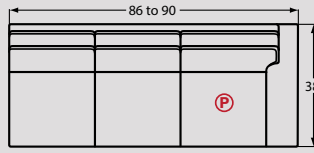

#00 OTTOMAN  
33W x 25D x 18H

#02S STORAGE OTT.  
(with casters)  
33W x 28D x 19H

#00S STORAGE OTT.  
(with casters)  
49W x 32D x 21H

SECTIONAL PIECES

#56 LAF SOFA with RETURN  
95 to 99W x 38D x 38H

#55 RAF SOFA with RETURN  
95 to 99W x 38D x 38H

#34 CORNER WEDGE  
38W x 38D x 38H

#32 LAF LOVESEAT  
59 to 63W x 38D x 38H

#31 RAF LOVESEAT  
59 to 63W x 38D x 38H

#52 LAF SOFA  
86 to 90W x 38D x 38H

#51 RAF SOFA  
86 to 90W x 38D x 38H

\*PIE WEDGE WILL FIT IN PLACE OF CORNER WEDGE

#14 PIE WEDGE  
67W x 44D x 38H

#42 LAF CHAISE  
32 to 36W x 65D x 38H

#41 RAF CHAISE  
32 to 36W x 65D x 38H

#33 ARMLESS LOVESEAT  
54W x 38D x 38H

#13 ARMLESS CHAIR  
27W x 38D x 38H

#09 LAF CHAIR  
32 to 36W x 38D x 38H