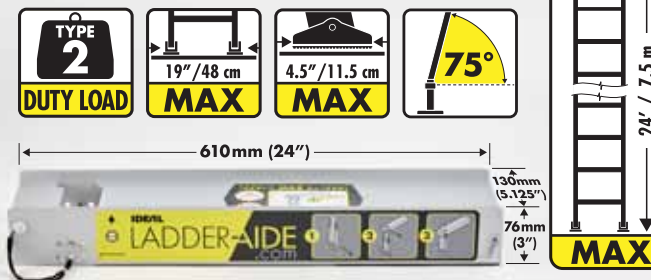

## Creates a stable base on stairs

Height adjusts in 3 mm (1/8") increments  
for a level Platform on all stairs