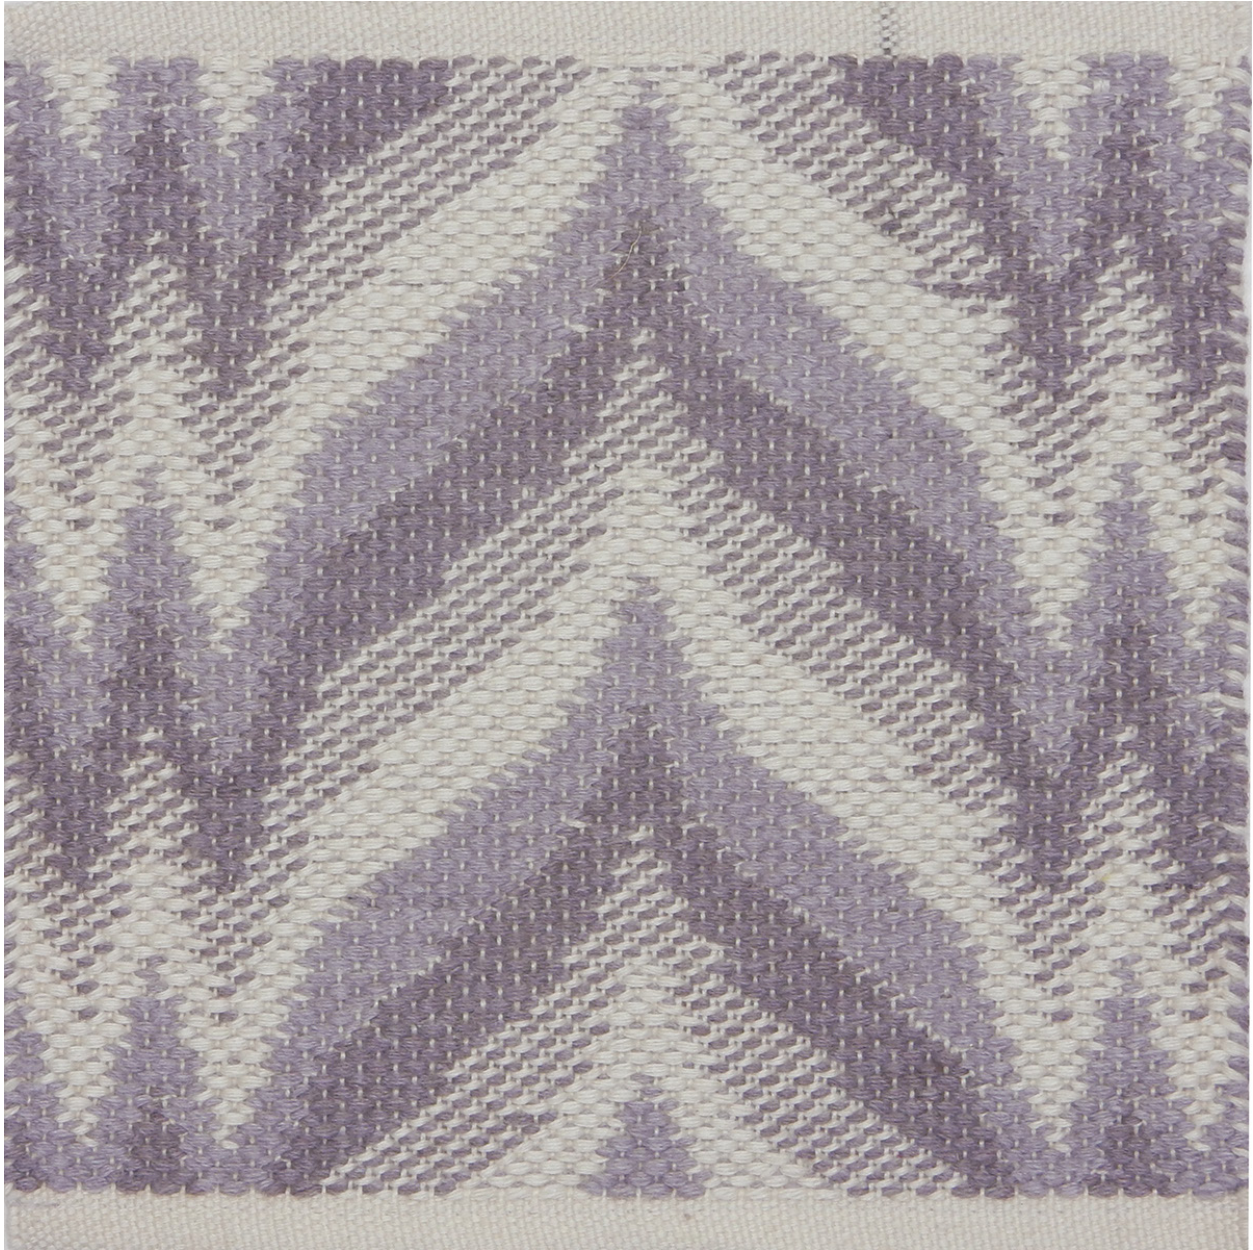

LEE JOFA® CARPET

INDOOR | OUTDOOR

BARELLA - LILAC

Hand Woven in India • Polyester
Colors: P01, P15, P16

1' x 1'

Custom Size & Color Available

Choose from 35 Standard Colors.

Size Limitations; Minimum : 4' X 6', Maximum: 28' X 50'

Lead-time: 10-12 Weeks

Variations in size as well as natural irregularities, color variation, weavelines and striations may appear in this carpet. These are inherent characteristics of carpet and are not to be considered manufacturing defects.