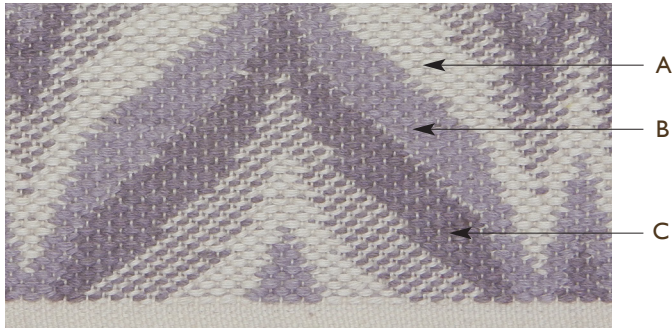

B ~ DIMENSIONS

RUG SIZE: WIDTH _____ X LENGTH _____
Size Limitations; Minimum : 4' X 6', Maximum: 28' X 50'
Upcharge for rugs 14' X 16' or larger

C ~ COLORS

SAME AS SAMPLE COLOR: **LILAC** _____

CUSTOM COLOR: Please specify color numbers below.

A. B. C.

D ~ SPECIAL INSTRUCTIONS

Choose from 35 standard colors, see polyester color blankets for options.

E ~ CLIENT INFORMATION

ACCOUNT #: _____
DESIGNER NAME: _____
ADDRESS: _____

TEL: _____ CELL: _____
EMAIL: _____
SHIP TO ADDRESS: _____