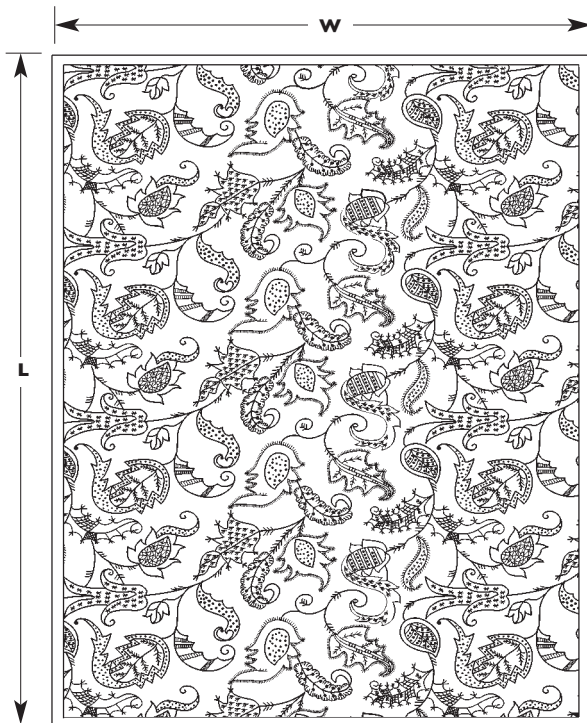

B ~ DIMENSIONS

RUG SIZE: WIDTH _____ X LENGTH _____

C ~ COLORS CHOOSE ONE OPTION

SAME AS SAMPLE COLORWAY NAME _____

CUSTOM COLOR - PLEASE SPECIFY COLOR NUMBERS BELOW.

A. _____ B. _____ C. _____
Cut or Loop Cut or Loop Cut or Loop

Fibers will be dyed to match color numbers indicated. Variations in color, texture, and irregular weaves are a natural characteristic of this hand tufted quality.

A _____
GROUND

B _____
DESIGN

C _____
DESIGN