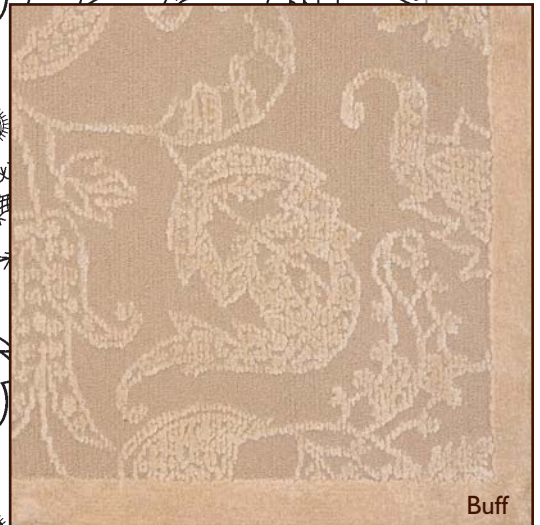

eric cohler design

Denim

Buff

BELDEN/C

Hand Tufted in Thailand.

Available in 100% Wool or Wool and Silk

LEE JOFA®
CARPET

8' x 10'

eric cohler design

BELDEN/C

Hand Tufted in Thailand.

Available in 100% Wool or Wool and Silk

LEE JOFA®
CARPET

8' x 10'

eric cohler design

QUOTE STRIKEOFF ORDER