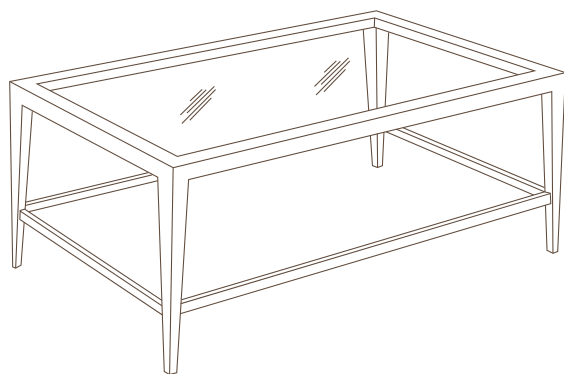

LEE JOFA

ORLY

ORLY/48RE Rectangular Cocktail Table

OW	OD	OH
48	28	19

INSET GLASS TOP
• CUSTOM INQUIRIES INVITED

Available Tops:

Available Finishes:

LEE JOFA

ORLY TABLES

**ORLY/48OV Oval
Cocktail Table**

OW	OD	OH
48	32	19

**ORLY/42RD Round
Cocktail Table**

OW	OD	OH
42	42	19

**ORLY/42SQ Square
Cocktail Table**

OW	OD	OH
42	42	19

**ORLY/48RE Rectangular
Cocktail Table**