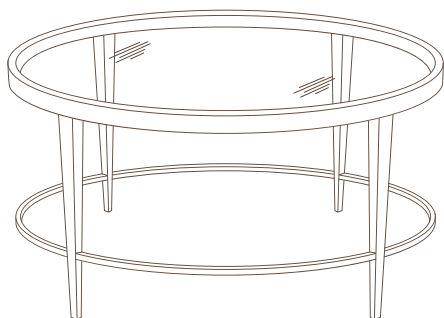

LEE JOFA

ORLY

ORLY/48RE Rectangular Cocktail Table

OW	OD	OH
48	28	19

INSET GLASS TOP
• CUSTOM INQUIRIES INVITED

Available Tops:

Available Finishes:

LEE JOFA

ORLY TABLES

**ORLY/48OV Oval
Cocktail Table**

OW	OD	OH
48	32	19

**ORLY/42RD Round
Cocktail Table**

OW	OD	OH
42	42	19

**ORLY/42SQ Square
Cocktail Table**

OW	OD	OH
42	42	19

**ORLY/48RE Rectangular
Cocktail Table**