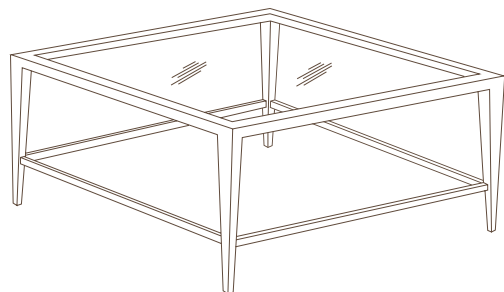

LEE JOFA

ORLY

ORLY/48RE Rectangular Cocktail Table

OW	OD	OH
48	28	19

INSET GLASS TOP
• CUSTOM INQUIRIES INVITED

Available Tops:

Available Finishes:

LEE JOFA

ORLY TABLES

**ORLY/48OV Oval
Cocktail Table**

OW	OD	OH
48	32	19

**ORLY/42RD Round
Cocktail Table**

OW	OD	OH
42	42	19

**ORLY/42SQ Square
Cocktail Table**

OW	OD	OH
42	42	19

**ORLY/48RE Rectangular
Cocktail Table**