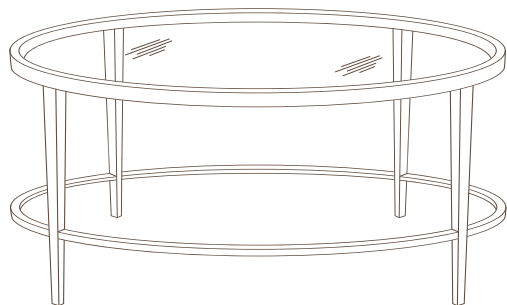

LEE JOFA

ORLY

ORLY/48RE Rectangular Cocktail Table

OW	OD	OH
48	28	19

INSET GLASS TOP
• CUSTOM INQUIRIES INVITED

Available Tops:

Available Finishes:

LEE JOFA

ORLY TABLES

**ORLY/48OV Oval
Cocktail Table**

OW	OD	OH
48	32	19

**ORLY/42RD Round
Cocktail Table**

OW	OD	OH
42	42	19

**ORLY/42SQ Square
Cocktail Table**

OW	OD	OH
42	42	19

**ORLY/48RE Rectangular
Cocktail Table**