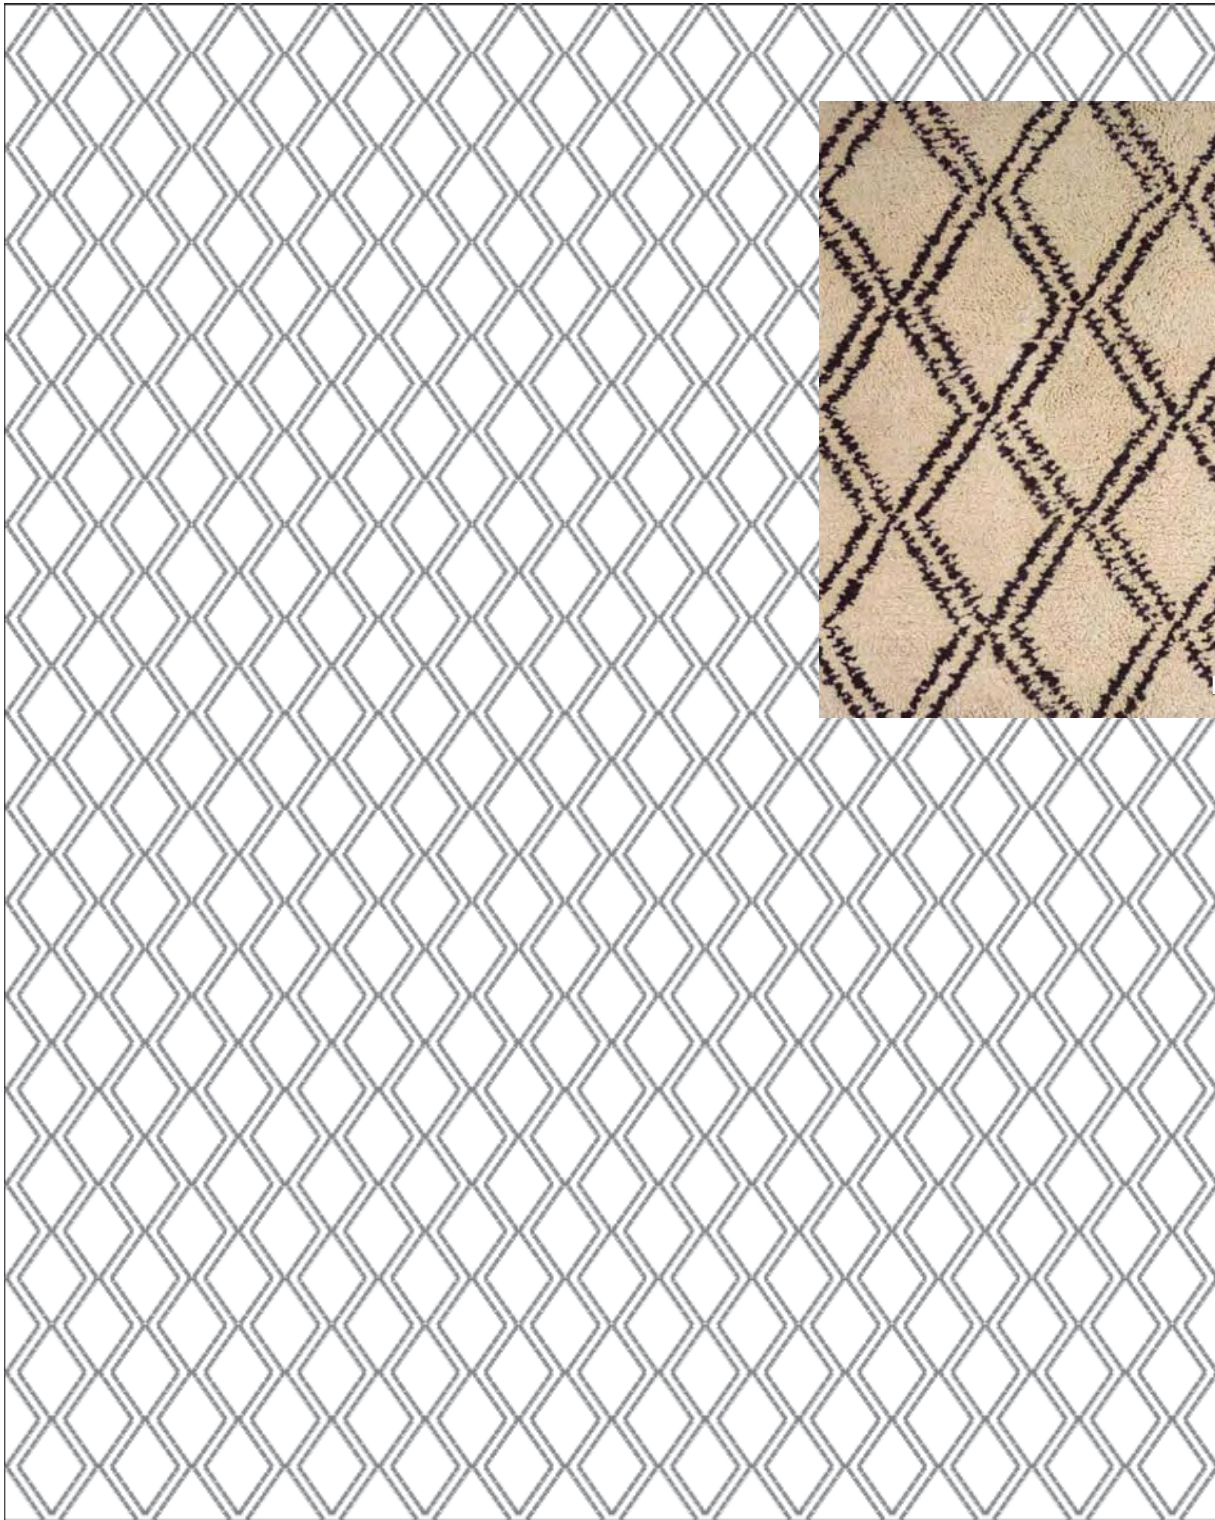

# THREADS

AT LEE JOFA®

Rula/C - Natural

RULA/C  
Hand Knotted  
Wool

# THREADS

AT LEE JOFA

**RULA/C**

*Hand Knotted in Nepal.  
Wool, 40 Knot Count.*

8' x 10'