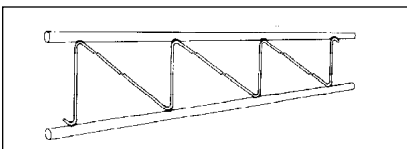

STANDARD SIZES

TRIANGULAR
8" AND 14"

BOX TRUSS
8" AND 12"
(IN LENGTHS OF 2', 3', 4', 5', 6', 7', 8', 9', 10')

1" TRUSS
5' AND 10'

TO ENHANCE THE LOOK OF:

- N THEATER STAGING
- N EXHIBIT DISPLAYS
- N SIGNAGE AND GRAPHICS
- N LIGHTING DISPLAYS
- N PRODUCT DISPLAYS
- N ACCENTS

FOR EASY SET-UP AND TEAR DOWN

LIGHTRUSS™ IS CONSTRUCTED OF TEMPERED 1" ALUMINUM TUBING IN 2, 3, 4, 5, 6, 7, 8, 9 AND 10 FOOT SECTIONS AND WILL ACCEPT STANDARD DISPLAY HARDWARE. OUR COUPLING SYSTEM IS QUICK AND EASY WITH STEEL CONNECTOR PINS AND HARDENED NUT AND BOLT CONNECTIONS. A VAST ARRAY OF CORNERS, TEES AND FOUR-WAY ADAPTERS EXPANDS THE ETA SYSTEM FOR UNLIMITED DESIGN CAPABILITY.