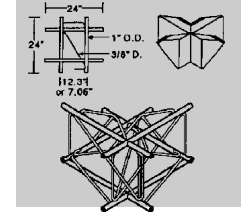

ETA® SYSTEMS

**32 CORNER TEES
&
ADAPTERS**

A-224
APEX-UP 90° CORNER

A-225
APEX-OUT 90° CORNER

A-226
APEX-IN 90° CORNER

A-239
APEX-OUT CORNER-TEE

A-237
APEX-IN CORNER-TEE

A-1207
APEX-UP 135° CORNER

A-1208
APEX-OUT 135° CORNER

A-1209
APEX-IN 135° CORNER

A-1205
APEX-UP CROSS

A-1206
APEX-OUT (OR IN) CROSS

A-227
APEX-UP 3-WAY TEE

A-228
APEX-OUT 3-WAY TEE

A-229
APEX-IN 3-WAY TEE

A-1201
4-WAY TEE-UP RIGHT-HAND

A-1202
4-WAY TEE-UP LEFT-HAND

A-1203
4-WAY TEE-DOWN RIGHT-HAND

A-1204
4-WAY TEE-DOWN LEFT-HAND

A-231
UNIVERSAL PIPE ADAPTER

A-233
FLAT ADAPTER

OFFER AN ASSORTMENT OF DISPLAY OPTIONS

A TOTAL OF 32 DIFFERENT CORNER, TEE AND FOUR-WAY ADAPTERS COMPLETES THE