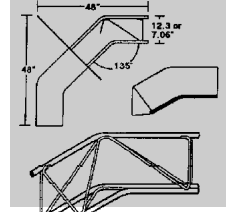

ETA® SYSTEMS

**32 CORNER TEES
&
ADAPTERS**

A-224
APEX-UP 90° CORNER

A-225
APEX-OUT 90° CORNER

A-226
APEX-IN 90° CORNER

A-239
APEX-OUT CORNER-TEE

A-237
APEX-IN CORNER-TEE

A-1207
APEX-UP 135° CORNER

A-1208
APEX-OUT 135° CORNER

A-1209
APEX-IN 135° CORNER

A-1205
APEX-UP CROSS

A-1206
APEX-OUT (OR IN) CROSS

A-227
APEX-UP 3-WAY TEE

A-228
APEX-OUT 3-WAY TEE

A-229
APEX-IN 3-WAY TEE

A-1201
4-WAY TEE-UP RIGHT-HAND

A-1202
4-WAY TEE-UP LEFT-HAND

A-1203
4-WAY TEE-DOWN RIGHT-HAND

A-1204
4-WAY TEE-DOWN LEFT-HAND

A-231
UNIVERSAL PIPE ADAPTER

A-233
FLAT ADAPTER

OFFER AN ASSORTMENT OF DISPLAY OPTIONS

A TOTAL OF 32 DIFFERENT CORNER, TEE AND FOUR-WAY ADAPTERS COMPLETES THE