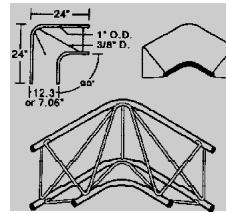

ETA® SYSTEMS

**32 CORNER TEES
&
ADAPTERS**

A-224
APEX-UP 90° CORNER

A-225
APEX-OUT 90° CORNER

A-226
APEX-IN 90° CORNER

A-239
APEX-OUT CORNER-TEE

A-237
APEX-IN CORNER-TEE

A-1207
APEX-UP 135° CORNER

A-1208
APEX-OUT 135° CORNER

A-1209
APEX-IN 135° CORNER

A-1205
APEX-UP CROSS

A-1206
APEX-OUT (OR IN) CROSS

A-227
APEX-UP 3-WAY TEE

A-228
APEX-OUT 3-WAY TEE

A-229
APEX-IN 3-WAY TEE

A-1201
4-WAY TEE-UP RIGHT-HAND

A-1202
4-WAY TEE-UP LEFT-HAND

A-1203
4-WAY TEE-DOWN RIGHT-HAND

A-1204
4-WAY TEE-DOWN LEFT-HAND

A-231
UNIVERSAL PIPE ADAPTER

A-233
FLAT ADAPTER

OFFER AN ASSORTMENT OF DISPLAY OPTIONS

A TOTAL OF 32 DIFFERENT CORNER, TEE AND FOUR-WAY ADAPTERS COMPLETES THE