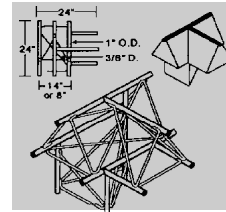

ETA® SYSTEMS

**32 CORNER TEES
&
ADAPTERS**

A-224
APEX-UP 90° CORNER

A-225
APEX-OUT 90° CORNER

A-226
APEX-IN 90° CORNER

A-239
APEX-OUT CORNER-TEE

A-237
APEX-IN CORNER-TEE

A-1207
APEX-UP 135° CORNER

A-1208
APEX-OUT 135° CORNER

A-1209
APEX-IN 135° CORNER

A-1205
APEX-UP CROSS

A-1206
APEX-OUT (OR IN) CROSS

A-227
APEX-UP 3-WAY TEE

A-228
APEX-OUT 3-WAY TEE

A-229
APEX-IN 3-WAY TEE

A-1201
4-WAY TEE-UP RIGHT-HAND

A-1202
4-WAY TEE-UP LEFT-HAND

A-1203
4-WAY TEE-DOWN RIGHT-HAND

A-1204
4-WAY TEE-DOWN LEFT-HAND

A-231
UNIVERSAL PIPE ADAPTER

A-233
FLAT ADAPTER

OFFER AN ASSORTMENT OF DISPLAY OPTIONS

A TOTAL OF 32 DIFFERENT CORNER, TEE AND FOUR-WAY ADAPTERS COMPLETES THE