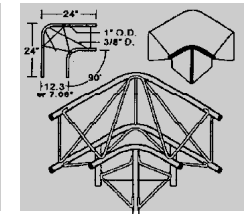

ETA® SYSTEMS

**32 CORNER TEES
&
ADAPTERS**

A-224
APEX-UP 90° CORNER

A-225
APEX-OUT 90° CORNER

A-226
APEX-IN 90° CORNER

A-239
APEX-OUT CORNER-TEE

A-237
APEX-IN CORNER-TEE

A-1207
APEX-UP 135° CORNER

A-1208
APEX-OUT 135° CORNER

A-1209
APEX-IN 135° CORNER

A-1205
APEX-UP CROSS

A-1206
APEX-OUT (OR IN) CROSS

A-227
APEX-UP 3-WAY TEE

A-228
APEX-OUT 3-WAY TEE

A-229
APEX-IN 3-WAY TEE

A-1201
4-WAY TEE-UP RIGHT-HAND

A-1202
4-WAY TEE-UP LEFT-HAND

A-1203
4-WAY TEE-DOWN RIGHT-HAND

A-1204
4-WAY TEE-DOWN LEFT-HAND

A-231
UNIVERSAL PIPE ADAPTER

A-233
FLAT ADAPTER

OFFER AN ASSORTMENT OF DISPLAY OPTIONS

A TOTAL OF 32 DIFFERENT CORNER, TEE AND FOUR-WAY ADAPTERS COMPLETES THE