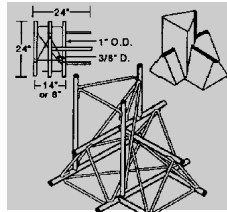

ETA® SYSTEMS

**32 CORNER TEES
&
ADAPTERS**

A-224
APEX-UP 90° CORNER

A-225
APEX-OUT 90° CORNER

A-226
APEX-IN 90° CORNER

A-239
APEX-OUT CORNER-TEE

A-237
APEX-IN CORNER-TEE

A-1207
APEX-UP 135° CORNER

A-1208
APEX-OUT 135° CORNER

A-1209
APEX-IN 135° CORNER

A-1205
APEX-UP CROSS

A-1206
APEX-OUT (OR IN) CROSS

A-227
APEX-UP 3-WAY TEE

A-228
APEX-OUT 3-WAY TEE

A-229
APEX-IN 3-WAY TEE

A-1201
4-WAY TEE-UP RIGHT-HAND

A-1202
4-WAY TEE-UP LEFT-HAND

A-1203
4-WAY TEE-DOWN RIGHT-HAND

A-1204
4-WAY TEE-DOWN LEFT-HAND

A-231
UNIVERSAL PIPE ADAPTER

A-233
FLAT ADAPTER

OFFER AN ASSORTMENT OF DISPLAY OPTIONS

A TOTAL OF 32 DIFFERENT CORNER, TEE AND FOUR-WAY ADAPTERS COMPLETES THE