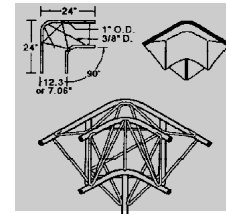

ETA® SYSTEMS

**32 CORNER TEES
&
ADAPTERS**

A-224
APEX-UP 90° CORNER

A-225
APEX-OUT 90° CORNER

A-226
APEX-IN 90° CORNER

A-239
APEX-OUT CORNER-TEE

A-237
APEX-IN CORNER-TEE

A-1207
APEX-UP 135° CORNER

A-1208
APEX-OUT 135° CORNER

A-1209
APEX-IN 135° CORNER

A-1205
APEX-UP CROSS

A-1206
APEX-OUT (OR IN) CROSS

A-227
APEX-UP 3-WAY TEE

A-228
APEX-OUT 3-WAY TEE

A-229
APEX-IN 3-WAY TEE

A-1201
4-WAY TEE-UP RIGHT-HAND

A-1202
4-WAY TEE-UP LEFT-HAND

A-1203
4-WAY TEE-DOWN RIGHT-HAND

A-1204
4-WAY TEE-DOWN LEFT-HAND

A-231
UNIVERSAL PIPE ADAPTER

A-233
FLAT ADAPTER

OFFER AN ASSORTMENT OF DISPLAY OPTIONS

A TOTAL OF 32 DIFFERENT CORNER, TEE AND FOUR-WAY ADAPTERS COMPLETES THE