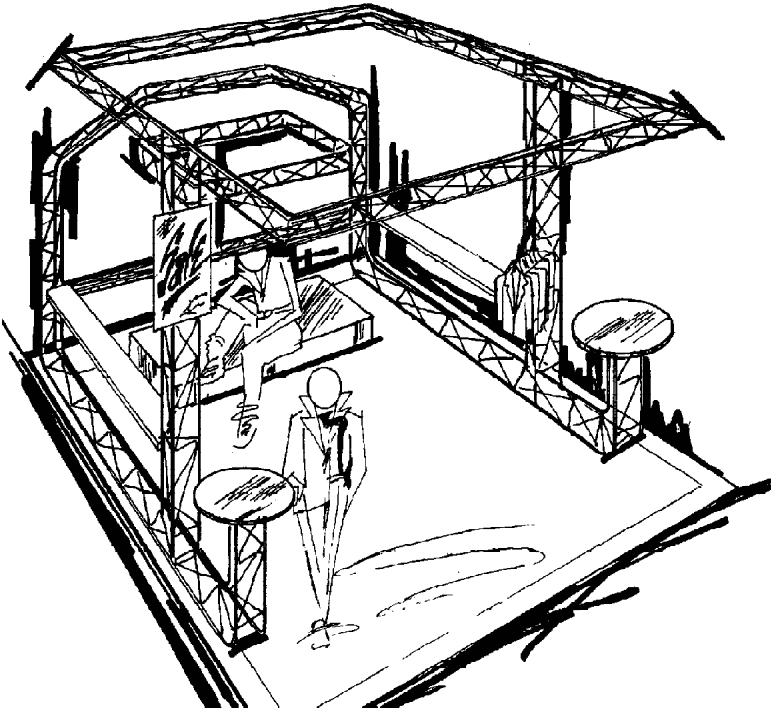

LIGHTRUSS™

HIGH LUSTER ALUMINUM TRUSS SYSTEMS

ETA® SYSTEMS

TO INCREASE YOUR DESIGN FLEXIBILITY:

- N AVAILABLE IN ANY COLOR
- N DURABLE
- N LIGHTWEIGHT
- N EXPANDABLE
- N VERSATILE
- N STRONG

ETA'S UNIQUE LIGHTRUSS™ IS A FUNCTIONAL, COST-EFFECTIVE TRUSS SYSTEM THAT CAN BE USED VIRTUALLY ANYWHERE. ETA LIGHTRUSS IS A SYSTEM OF TRUSSES WHICH COORDINATE WITH A WIDE ASSORTMENT OF CORNERS AND TEES TO FORM SUPPORT FOR ILLUMINATED OR NON-ILLUMINATED DISPLAYS OR EQUIPMENT. PORTABILITY, FLEXIBILITY AND AN EXCITING PROFESSIONAL LOOK ARE INHERENT QUALITIES.

STANDARD SIZES

TRIANGULAR
8" AND 14"

BOX TRUSS
8" AND 12"
(IN LENGTHS OF 2', 3', 4', 5', 6', 7', 8', 9', 10')

1" TRUSS
5' AND 10'

TO ENHANCE THE LOOK OF:

- N THEATER STAGING
- N EXHIBIT DISPLAYS
- N SIGNAGE AND GRAPHICS
- N LIGHTING DISPLAYS
- N PRODUCT DISPLAYS
- N ACCENTS

FOR EASY SET-UP AND TEAR DOWN

LIGHTRUSS™ IS CONSTRUCTED OF TEMPERED 1" ALUMINUM TUBING IN 2, 3, 4, 5, 6, 7, 8, 9 AND 10 FOOT SECTIONS AND WILL ACCEPT STANDARD DISPLAY HARDWARE. OUR COUPLING SYSTEM IS QUICK AND EASY WITH STEEL CONNECTOR PINS AND HARDENED NUT AND BOLT CONNECTIONS. A VAST ARRAY OF CORNERS, TEES AND FOUR-WAY ADAPTERS EXPANDS THE ETA SYSTEM FOR UNLIMITED DESIGN CAPABILITY.

TRUE LOAD CAPACITY

(4-1 SAFETY FACTOR BASED ON U.T.S.)

TRUSS **DISTRIBUTED LOAD** **CONCENTRATED LOAD**

SPAN	DISTRIBUTED LOAD	CONCENTRATED LOAD
5'	386	207
10'	379	207
15'	372	207
20'	365	207
25'	357	191
30'	335	146
35'	274	112
40'	226	84