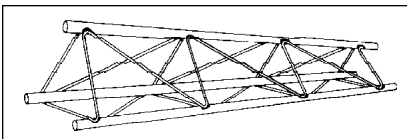

STANDARD SIZES

TRIANGULAR
8" AND 14"

BOX TRUSS
8" AND 12"
(IN LENGTHS OF 2', 3', 4', 5', 6', 7', 8', 9', 10')

1" TRUSS
5' AND 10'

TO ENHANCE THE LOOK OF:

- N THEATER STAGING
- N EXHIBIT DISPLAYS
- N SIGNAGE AND GRAPHICS
- N LIGHTING DISPLAYS
- N PRODUCT DISPLAYS
- N ACCENTS

FOR EASY SET-UP AND TEAR DOWN

LIGHTRUSS™ IS CONSTRUCTED OF TEMPERED 1" ALUMINUM TUBING IN 2, 3, 4, 5, 6, 7, 8, 9 AND 10 FOOT SECTIONS AND WILL ACCEPT STANDARD DISPLAY HARDWARE. OUR COUPLING SYSTEM IS QUICK AND EASY WITH STEEL CONNECTOR PINS AND HARDENED NUT AND BOLT CONNECTIONS. A VAST ARRAY OF CORNERS, TEES AND FOUR-WAY ADAPTERS EXPANDS THE ETA SYSTEM FOR UNLIMITED DESIGN CAPABILITY.