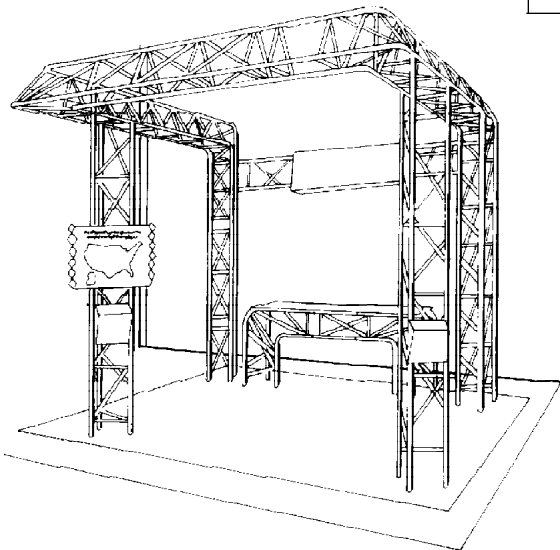

TO MEET YOUR SPECIAL REQUIREMENTS

LET ETA SYSTEMS PROFESSIONAL CONSULTANTS HELP YOU CHOOSE THE RIGHT COMBINATION OF LIGHTRUSS COMPONENTS TO MEET YOUR UNIQUE REQUIREMENTS. SPECIAL SHAPES, DIMENSIONS AND FINISHES ARE AVAILABLE. ASK US FOR A QUOTATION.

ETA® SYSTEMS