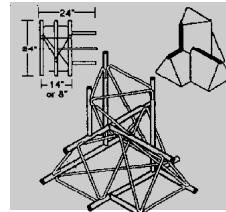

ETA® SYSTEMS

**32 CORNER TEES
&
ADAPTERS**

A-224
APEX-UP 90° CORNER

A-225
APEX-OUT 90° CORNER

A-226
APEX-IN 90° CORNER

A-239
APEX-OUT CORNER-TEE

A-237
APEX-IN CORNER-TEE

A-1207
APEX-UP 135° CORNER

A-1208
APEX-OUT 135° CORNER

A-1209
APEX-IN 135° CORNER

A-1205
APEX-UP CROSS

A-1206
APEX-OUT (OR IN) CROSS

A-227
APEX-UP 3-WAY TEE

A-228
APEX-OUT 3-WAY TEE

A-229
APEX-IN 3-WAY TEE

A-1201
4-WAY TEE-UP RIGHT-HAND

A-1202
4-WAY TEE-UP LEFT-HAND

A-1203
4-WAY TEE-DOWN RIGHT-HAND

A-1204
4-WAY TEE-DOWN LEFT-HAND

A-231
UNIVERSAL PIPE ADAPTER

A-233
FLAT ADAPTER

OFFER AN ASSORTMENT OF DISPLAY OPTIONS

A TOTAL OF 32 DIFFERENT CORNER, TEE AND FOUR-WAY ADAPTERS COMPLETES THE