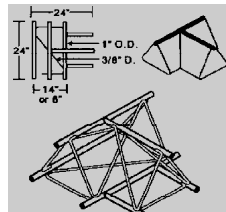

ETA® SYSTEMS

**32 CORNER TEES
&
ADAPTERS**

A-224
APEX-UP 90° CORNER

A-225
APEX-OUT 90° CORNER

A-226
APEX-IN 90° CORNER

A-239
APEX-OUT CORNER-TEE

A-237
APEX-IN CORNER-TEE

A-1207
APEX-UP 135° CORNER

A-1208
APEX-OUT 135° CORNER

A-1209
APEX-IN 135° CORNER

A-1205
APEX-UP CROSS

A-1206
APEX-OUT (OR IN) CROSS

A-227
APEX-UP 3-WAY TEE

A-228
APEX-OUT 3-WAY TEE

A-229
APEX-IN 3-WAY TEE

A-1201
4-WAY TEE-UP RIGHT-HAND

A-1202
4-WAY TEE-UP LEFT-HAND

A-1203
4-WAY TEE-DOWN RIGHT-HAND

A-1204
4-WAY TEE-DOWN LEFT-HAND

A-231
UNIVERSAL PIPE ADAPTER

A-233
FLAT ADAPTER

OFFER AN ASSORTMENT OF DISPLAY OPTIONS

A TOTAL OF 32 DIFFERENT CORNER, TEE AND FOUR-WAY ADAPTERS COMPLETES THE