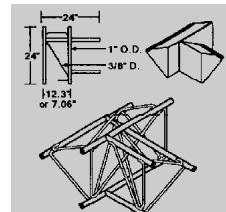

ETA® SYSTEMS

**32 CORNER TEES
&
ADAPTERS**

A-224
APEX-UP 90° CORNER

A-225
APEX-OUT 90° CORNER

A-226
APEX-IN 90° CORNER

A-239
APEX-OUT CORNER-TEE

A-237
APEX-IN CORNER-TEE

A-1207
APEX-UP 135° CORNER

A-1208
APEX-OUT 135° CORNER

A-1209
APEX-IN 135° CORNER

A-1205
APEX-UP CROSS

A-1206
APEX-OUT (OR IN) CROSS

A-227
APEX-UP 3-WAY TEE

A-228
APEX-OUT 3-WAY TEE

A-229
APEX-IN 3-WAY TEE

A-1201
4-WAY TEE-UP RIGHT-HAND

A-1202
4-WAY TEE-UP LEFT-HAND

A-1203
4-WAY TEE-DOWN RIGHT-HAND

A-1204
4-WAY TEE-DOWN LEFT-HAND

A-231
UNIVERSAL PIPE ADAPTER

A-233
FLAT ADAPTER

OFFER AN ASSORTMENT OF DISPLAY OPTIONS

A TOTAL OF 32 DIFFERENT CORNER, TEE AND FOUR-WAY ADAPTERS COMPLETES THE