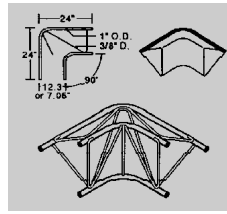

STANDARD SIZES

TRIANGULAR
8" AND 14"

BOX TRUSS
8" AND 12"
(IN LENGTHS OF 2', 3', 4', 5', 6', 7', 8', 9', 10')

1" TRUSS
5' AND 10'

TO ENHANCE THE LOOK OF:

- N THEATER STAGING
- N EXHIBIT DISPLAYS
- N SIGNAGE AND GRAPHICS
- N LIGHTING DISPLAYS
- N PRODUCT DISPLAYS
- N ACCENTS

ETA® SYSTEMS

**32 CORNER TEES
&
ADAPTERS**

A-224
APEX-UP 90° CORNER

A-225
APEX-OUT 90° CORNER

A-226
APEX-IN 90° CORNER

A-239
APEX-OUT CORNER-TEE

A-237
APEX-IN CORNER-TEE

A-1207
APEX-UP 135° CORNER

A-1208
APEX-OUT 135° CORNER

A-1209
APEX-IN 135° CORNER

A-1205
APEX-UP CROSS

A-1206
APEX-OUT (OR IN) CROSS

A-227
APEX-UP 3-WAY TEE

A-228
APEX-OUT 3-WAY TEE

A-229
APEX-IN 3-WAY TEE

A-1201
4-WAY TEE-UP RIGHT-HAND