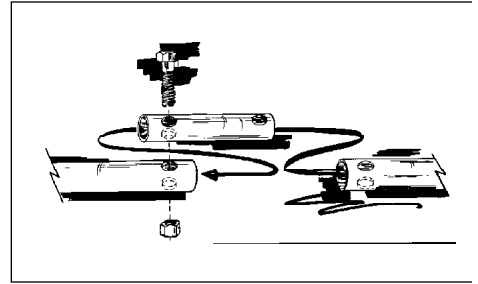

STANDARD SIZES

TRIANGULAR
8" AND 14"

BOX TRUSS
8" AND 12"
(IN LENGTHS OF 2', 3', 4', 5', 6', 7', 8', 9', 10')

1" TRUSS
5' AND 10'

TO ENHANCE THE LOOK OF:

- N THEATER STAGING
- N EXHIBIT DISPLAYS
- N SIGNAGE AND GRAPHICS
- N LIGHTING DISPLAYS
- N PRODUCT DISPLAYS
- N ACCENTS

FOR EASY SET-UP AND TEAR DOWN

LIGHTRUSS™ IS CONSTRUCTED OF TEMPERED 1" ALUMINUM TUBING IN 2, 3, 4, 5, 6, 7, 8, 9 AND 10 FOOT SECTIONS AND WILL ACCEPT STANDARD DISPLAY HARDWARE. OUR COUPLING SYSTEM IS QUICK AND EASY WITH STEEL CONNECTOR PINS AND HARDENED NUT AND BOLT CONNECTIONS. A VAST ARRAY OF CORNERS, TEES AND FOUR-WAY ADAPTERS EXPANDS THE ETA SYSTEM FOR UNLIMITED DESIGN CAPABILITY.