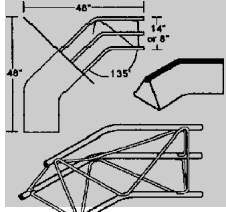

ETA® SYSTEMS

**32 CORNER TEES
&
ADAPTERS**

A-224
APEX-UP 90° CORNER

A-225
APEX-OUT 90° CORNER

A-226
APEX-IN 90° CORNER

A-239
APEX-OUT CORNER-TEE

A-237
APEX-IN CORNER-TEE

A-1207
APEX-UP 135° CORNER

A-1208
APEX-OUT 135° CORNER

A-1209
APEX-IN 135° CORNER

A-1205
APEX-UP CROSS

A-1206
APEX-OUT (OR IN) CROSS

A-227
APEX-UP 3-WAY TEE

A-228
APEX-OUT 3-WAY TEE

A-229
APEX-IN 3-WAY TEE

A-1201
4-WAY TEE-UP RIGHT-HAND

A-1202
4-WAY TEE-UP LEFT-HAND

A-1203
4-WAY TEE-DOWN RIGHT-HAND

A-1204
4-WAY TEE-DOWN LEFT-HAND

A-231
UNIVERSAL PIPE ADAPTER

A-233
FLAT ADAPTER

OFFER AN ASSORTMENT OF DISPLAY OPTIONS

A TOTAL OF 32 DIFFERENT CORNER, TEE AND FOUR-WAY ADAPTERS COMPLETES THE