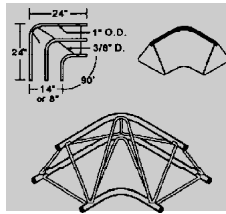

STANDARD SIZES

TRIANGULAR
8" AND 14"

BOX TRUSS
8" AND 12"
(IN LENGTHS OF 2', 3', 4', 5', 6', 7', 8', 9', 10')

1" TRUSS
5' AND 10'

TO ENHANCE THE LOOK OF:

- N THEATER STAGING
- N EXHIBIT DISPLAYS
- N SIGNAGE AND GRAPHICS
- N LIGHTING DISPLAYS
- N PRODUCT DISPLAYS
- N ACCENTS

TRUE LOAD CAPACITY

(4-1 SAFETY FACTOR BASED ON U.T.S.)

TRUSS **DISTRIBUTED LOAD** **CONCENTRATED LOAD**

SPAN	DISTRIBUTED LOAD	CONCENTRATED LOAD
5'	386	207
10'	379	207
15'	372	207
20'	365	207
25'	357	191
30'	335	146
35'	274	112
40'	226	84

ETA® SYSTEMS

**32 CORNER TEES
&
ADAPTERS**

A-224
APEX-UP 90° CORNER

A-225
APEX-OUT 90° CORNER

A-226
APEX-IN 90° CORNER

A-239
APEX-OUT CORNER-TEE

A-237
APEX-IN CORNER-TEE

A-1207
APEX-UP 135° CORNER

A-1208
APEX-OUT 135° CORNER

A-1209
APEX-IN 135° CORNER

A-1205
APEX-UP CROSS

A-1206
APEX-OUT (OR IN) CROSS

A-227
APEX-UP 3-WAY TEE

A-228
APEX-OUT 3-WAY TEE

A-229
APEX-IN 3-WAY TEE

A-1201
4-WAY TEE-UP RIGHT-HAND