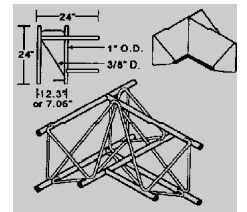

ETA® SYSTEMS

**32 CORNER TEES
&
ADAPTERS**

A-224
APEX-UP 90° CORNER

A-225
APEX-OUT 90° CORNER

A-226
APEX-IN 90° CORNER

A-239
APEX-OUT CORNER-TEE

A-237
APEX-IN CORNER-TEE

A-1207
APEX-UP 135° CORNER

A-1208
APEX-OUT 135° CORNER

A-1209
APEX-IN 135° CORNER

A-1205
APEX-UP CROSS

A-1206
APEX-OUT (OR IN) CROSS

A-227
APEX-UP 3-WAY TEE

A-228
APEX-OUT 3-WAY TEE

A-229
APEX-IN 3-WAY TEE

A-1201
4-WAY TEE-UP RIGHT-HAND

A-1202
4-WAY TEE-UP LEFT-HAND

A-1203
4-WAY TEE-DOWN RIGHT-HAND

A-1204
4-WAY TEE-DOWN LEFT-HAND

A-231
UNIVERSAL PIPE ADAPTER

A-233
FLAT ADAPTER

OFFER AN ASSORTMENT OF DISPLAY OPTIONS

A TOTAL OF 32 DIFFERENT CORNER, TEE AND FOUR-WAY ADAPTERS COMPLETES THE