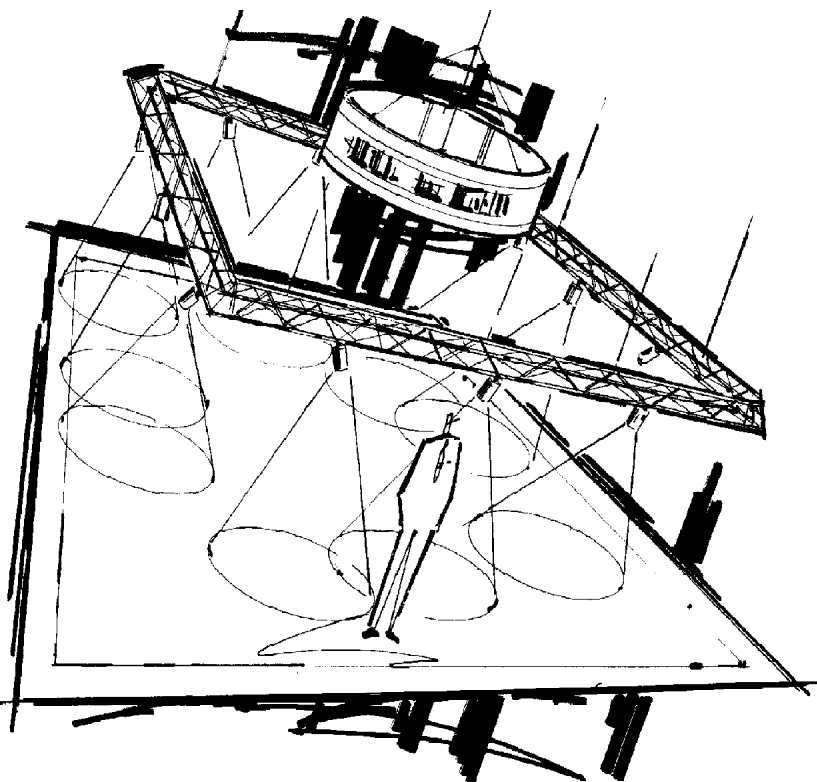

LIGHTRUSS™

HIGH LUSTER ALUMINUM TRUSS SYSTEMS

ETA® SYSTEMS

TO INCREASE YOUR DESIGN FLEXIBILITY:

- N AVAILABLE IN ANY COLOR
- N DURABLE
- N LIGHTWEIGHT
- N EXPANDABLE
- N VERSATILE
- N STRONG

ETA'S UNIQUE LIGHTRUSS™ IS A FUNCTIONAL, COST-EFFECTIVE TRUSS SYSTEM THAT CAN BE USED VIRTUALLY ANYWHERE. ETA LIGHTRUSS IS A SYSTEM OF TRUSSES WHICH COORDINATE WITH A WIDE ASSORTMENT OF CORNERS AND TEES TO FORM SUPPORT FOR ILLUMINATED OR NON-ILLUMINATED DISPLAYS OR EQUIPMENT. PORTABILITY, FLEXIBILITY AND AN EXCITING PROFESSIONAL LOOK ARE INHERENT QUALITIES.

STANDARD SIZES

TRIANGULAR
8" AND 14"

BOX TRUSS
8" AND 12"
(IN LENGTHS OF 2', 3', 4', 5', 6', 7', 8', 9', 10')

1" TRUSS
5' AND 10'

TO ENHANCE THE LOOK OF:

- N THEATER STAGING
- N EXHIBIT DISPLAYS
- N SIGNAGE AND GRAPHICS
- N LIGHTING DISPLAYS
- N PRODUCT DISPLAYS
- N ACCENTS

FOR EASY SET-UP AND TEAR DOWN

LIGHTRUSS™ IS CONSTRUCTED OF TEMPERED 1" ALUMINUM TUBING IN 2, 3, 4, 5, 6, 7, 8, 9 AND 10 FOOT SECTIONS AND WILL ACCEPT STANDARD DISPLAY HARDWARE. OUR COUPLING SYSTEM IS QUICK AND EASY WITH STEEL CONNECTOR PINS AND HARDENED NUT AND BOLT CONNECTIONS. A VAST ARRAY OF CORNERS, TEES AND FOUR-WAY ADAPTERS EXPANDS THE ETA SYSTEM FOR UNLIMITED DESIGN CAPABILITY.