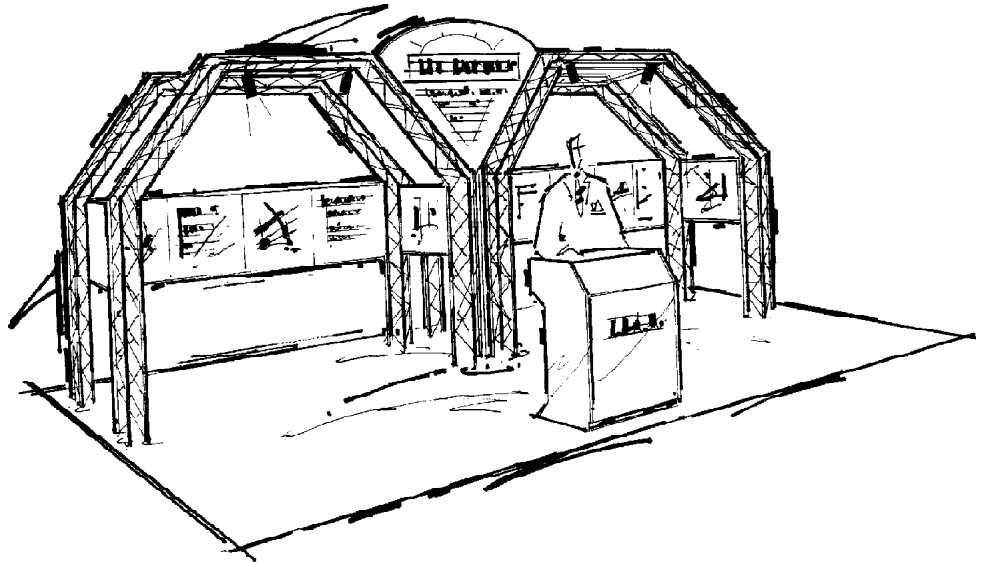

LIGHTRUSS™

HIGH LUSTER ALUMINUM TRUSS SYSTEMS

ETA® SYSTEMS

TO INCREASE YOUR DESIGN FLEXIBILITY:

- N AVAILABLE IN ANY COLOR
- N DURABLE
- N LIGHTWEIGHT
- N EXPANDABLE
- N VERSATILE
- N STRONG

ETA'S UNIQUE LIGHTRUSS™ IS A FUNCTIONAL, COST-EFFECTIVE TRUSS SYSTEM THAT CAN BE USED VIRTUALLY ANYWHERE. ETA LIGHTRUSS IS A SYSTEM OF TRUSSES WHICH COORDINATE WITH A WIDE ASSORTMENT OF CORNERS AND TEES TO FORM SUPPORT FOR ILLUMINATED OR NON-ILLUMINATED DISPLAYS OR EQUIPMENT. PORTABILITY, FLEXIBILITY AND AN EXCITING PROFESSIONAL LOOK ARE INHERENT QUALITIES.

STANDARD SIZES

TRIANGULAR
8" AND 14"

BOX TRUSS
8" AND 12"
(IN LENGTHS OF 2', 3', 4', 5', 6', 7', 8', 9', 10')

1" TRUSS
5' AND 10'

TO ENHANCE THE LOOK OF:

- N THEATER STAGING
- N EXHIBIT DISPLAYS
- N SIGNAGE AND GRAPHICS
- N LIGHTING DISPLAYS
- N PRODUCT DISPLAYS
- N ACCENTS

FOR EASY SET-UP AND TEAR DOWN

LIGHTRUSS™ IS CONSTRUCTED OF TEMPERED 1" ALUMINUM TUBING IN 2, 3, 4, 5, 6, 7, 8, 9 AND 10 FOOT SECTIONS AND WILL ACCEPT STANDARD DISPLAY HARDWARE. OUR COUPLING SYSTEM IS QUICK AND EASY WITH STEEL CONNECTOR PINS AND HARDENED NUT AND BOLT CONNECTIONS. A VAST ARRAY OF CORNERS, TEES AND FOUR-WAY ADAPTERS EXPANDS THE ETA SYSTEM FOR UNLIMITED DESIGN CAPABILITY.