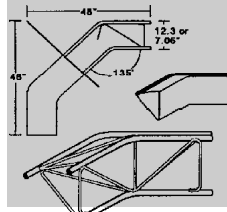

ETA® SYSTEMS

**32 CORNER TEES
&
ADAPTERS**

A-224
APEX-UP 90° CORNER

A-225
APEX-OUT 90° CORNER

A-226
APEX-IN 90° CORNER

A-239
APEX-OUT CORNER-TEE

A-237
APEX-IN CORNER-TEE

A-1207
APEX-UP 135° CORNER

A-1208
APEX-OUT 135° CORNER

A-1209
APEX-IN 135° CORNER

A-1205
APEX-UP CROSS

A-1206
APEX-OUT (OR IN) CROSS

A-227
APEX-UP 3-WAY TEE

A-228
APEX-OUT 3-WAY TEE

A-229
APEX-IN 3-WAY TEE

A-1201
4-WAY TEE-UP RIGHT-HAND

A-1202
4-WAY TEE-UP LEFT-HAND

A-1203
4-WAY TEE-DOWN RIGHT-HAND

A-1204
4-WAY TEE-DOWN LEFT-HAND

A-231
UNIVERSAL PIPE ADAPTER

A-233
FLAT ADAPTER

OFFER AN ASSORTMENT OF DISPLAY OPTIONS

A TOTAL OF 32 DIFFERENT CORNER, TEE AND FOUR-WAY ADAPTERS COMPLETES THE