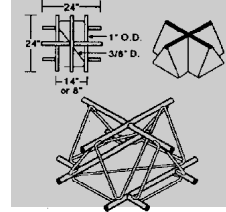

ETA® SYSTEMS

**32 CORNER TEES
&
ADAPTERS**

A-224
APEX-UP 90° CORNER

A-225
APEX-OUT 90° CORNER

A-226
APEX-IN 90° CORNER

A-239
APEX-OUT CORNER-TEE

A-237
APEX-IN CORNER-TEE

A-1207
APEX-UP 135° CORNER

A-1208
APEX-OUT 135° CORNER

A-1209
APEX-IN 135° CORNER

A-1205
APEX-UP CROSS

A-1206
APEX-OUT (OR IN) CROSS

A-227
APEX-UP 3-WAY TEE

A-228
APEX-OUT 3-WAY TEE

A-229
APEX-IN 3-WAY TEE

A-1201
4-WAY TEE-UP RIGHT-HAND

A-1202
4-WAY TEE-UP LEFT-HAND

A-1203
4-WAY TEE-DOWN RIGHT-HAND

A-1204
4-WAY TEE-DOWN LEFT-HAND

A-231
UNIVERSAL PIPE ADAPTER

A-233
FLAT ADAPTER

OFFER AN ASSORTMENT OF DISPLAY OPTIONS

A TOTAL OF 32 DIFFERENT CORNER, TEE AND FOUR-WAY ADAPTERS COMPLETES THE