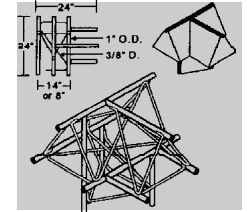

ETA® SYSTEMS

**32 CORNER TEES
&
ADAPTERS**

A-224
APEX-UP 90° CORNER

A-225
APEX-OUT 90° CORNER

A-226
APEX-IN 90° CORNER

A-239
APEX-OUT CORNER-TEE

A-237
APEX-IN CORNER-TEE

A-1207
APEX-UP 135° CORNER

A-1208
APEX-OUT 135° CORNER

A-1209
APEX-IN 135° CORNER

A-1205
APEX-UP CROSS

A-1206
APEX-OUT (OR IN) CROSS

A-227
APEX-UP 3-WAY TEE

A-228
APEX-OUT 3-WAY TEE

A-229
APEX-IN 3-WAY TEE

A-1201
4-WAY TEE-UP RIGHT-HAND

A-1202
4-WAY TEE-UP LEFT-HAND

A-1203
4-WAY TEE-DOWN RIGHT-HAND

A-1204
4-WAY TEE-DOWN LEFT-HAND

A-231
UNIVERSAL PIPE ADAPTER

A-233
FLAT ADAPTER

OFFER AN ASSORTMENT OF DISPLAY OPTIONS

A TOTAL OF 32 DIFFERENT CORNER, TEE AND FOUR-WAY ADAPTERS COMPLETES THE