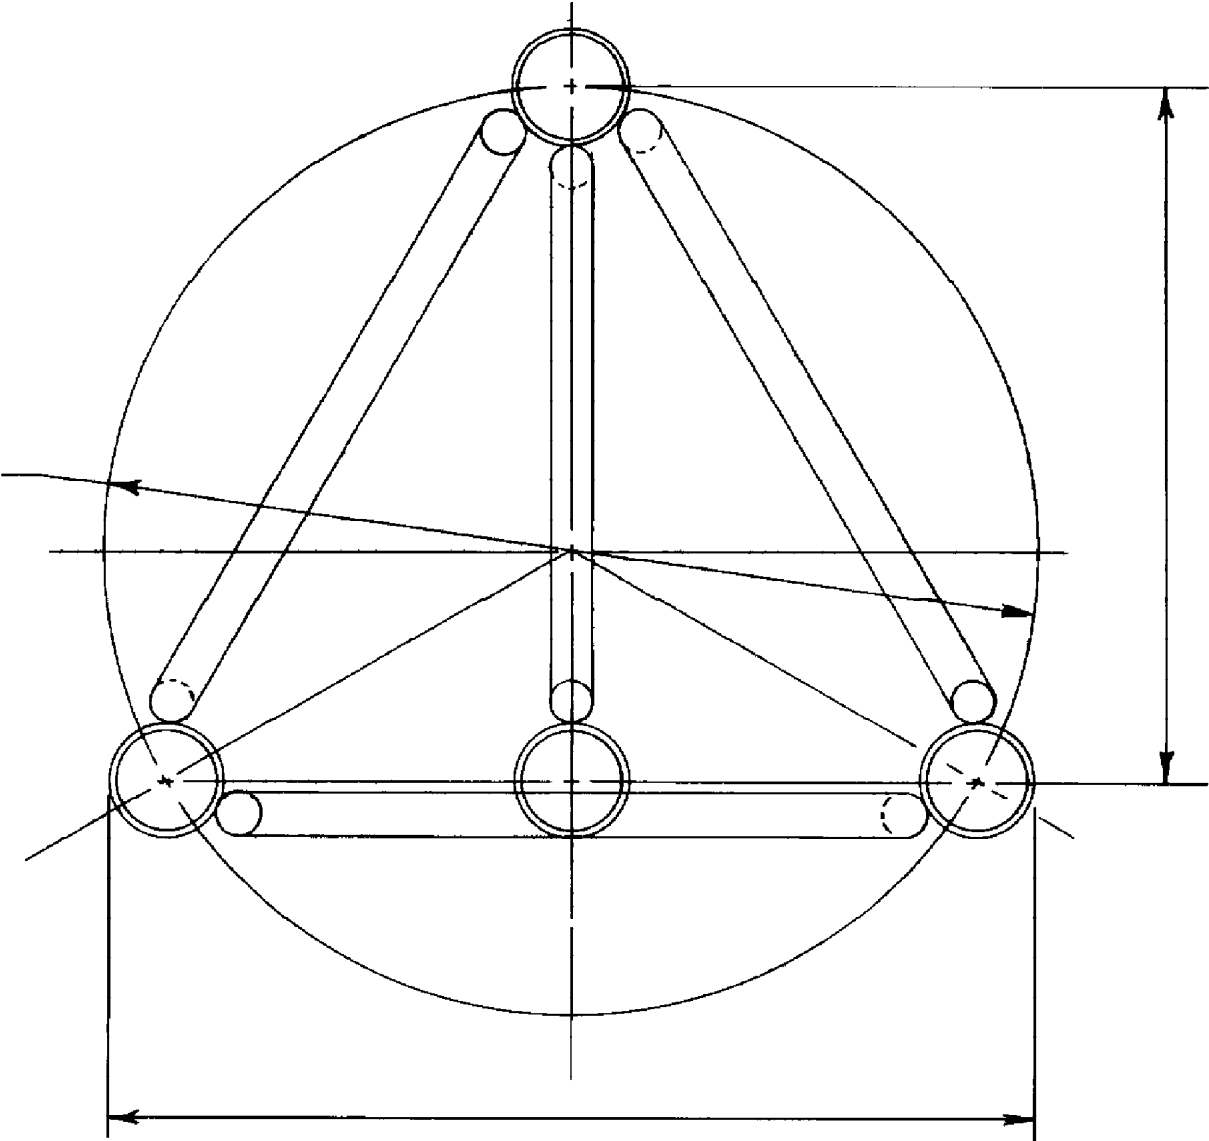

LIGHTRUSS™

HIGH LUSTER ALUMINUM TRUSS SYSTEMS

ETA® SYSTEMS

TO INCREASE YOUR DESIGN FLEXIBILITY:

- N AVAILABLE IN ANY COLOR
- N DURABLE
- N LIGHTWEIGHT
- N EXPANDABLE
- N VERSATILE
- N STRONG

ETA'S UNIQUE LIGHTRUSS™ IS A FUNCTIONAL, COST-EFFECTIVE TRUSS SYSTEM THAT CAN BE USED VIRTUALLY ANYWHERE. ETA LIGHTRUSS IS A SYSTEM OF TRUSSES WHICH COORDINATE WITH A WIDE ASSORTMENT OF CORNERS AND TEES TO FORM SUPPORT FOR ILLUMINATED OR NON-ILLUMINATED DISPLAYS OR EQUIPMENT. PORTABILITY, FLEXIBILITY AND AN EXCITING PROFESSIONAL LOOK ARE INHERENT QUALITIES.

STANDARD SIZES

TRIANGULAR
8" AND 14"

BOX TRUSS
8" AND 12"
(IN LENGTHS OF 2', 3', 4', 5', 6', 7', 8', 9', 10')

1" TRUSS
5' AND 10'

TO ENHANCE THE LOOK OF:

- N THEATER STAGING
- N EXHIBIT DISPLAYS
- N SIGNAGE AND GRAPHICS
- N LIGHTING DISPLAYS
- N PRODUCT DISPLAYS
- N ACCENTS