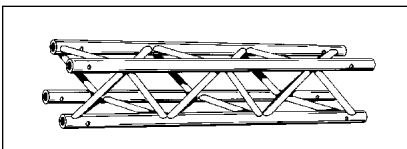

LIGHTRUSS™

HIGH LUSTER ALUMINUM TRUSS SYSTEMS

ETA® SYSTEMS

TO INCREASE YOUR DESIGN FLEXIBILITY:

- N AVAILABLE IN ANY COLOR
- N DURABLE
- N LIGHTWEIGHT
- N EXPANDABLE
- N VERSATILE
- N STRONG

ETA'S UNIQUE LIGHTRUSS™ IS A FUNCTIONAL, COST-EFFECTIVE TRUSS SYSTEM THAT CAN BE USED VIRTUALLY ANYWHERE. ETA LIGHTRUSS IS A SYSTEM OF TRUSSES WHICH COORDINATE WITH A WIDE ASSORTMENT OF CORNERS AND TEES TO FORM SUPPORT FOR ILLUMINATED OR NON-ILLUMINATED DISPLAYS OR EQUIPMENT. PORTABILITY, FLEXIBILITY AND AN EXCITING PROFESSIONAL LOOK ARE INHERENT QUALITIES.

STANDARD SIZES

TRIANGULAR
8" AND 14"

BOX TRUSS
8" AND 12"
(IN LENGTHS OF 2', 3', 4', 5', 6', 7', 8', 9', 10')

1" TRUSS
5' AND 10'

TO ENHANCE THE LOOK OF:

- N THEATER STAGING
- N EXHIBIT DISPLAYS
- N SIGNAGE AND GRAPHICS
- N LIGHTING DISPLAYS
- N PRODUCT DISPLAYS
- N ACCENTS

FOR EASY SET-UP AND TEAR DOWN

LIGHTRUSS™ IS CONSTRUCTED OF TEMPERED 1" ALUMINUM TUBING IN 2, 3, 4, 5, 6, 7, 8, 9 AND 10 FOOT SECTIONS AND WILL ACCEPT STANDARD DISPLAY HARDWARE. OUR COUPLING SYSTEM IS QUICK AND EASY WITH STEEL CONNECTOR PINS AND HARDENED NUT AND BOLT CONNECTIONS. A VAST ARRAY OF CORNERS, TEES AND FOUR-WAY ADAPTERS EXPANDS THE ETA SYSTEM FOR UNLIMITED DESIGN CAPABILITY.