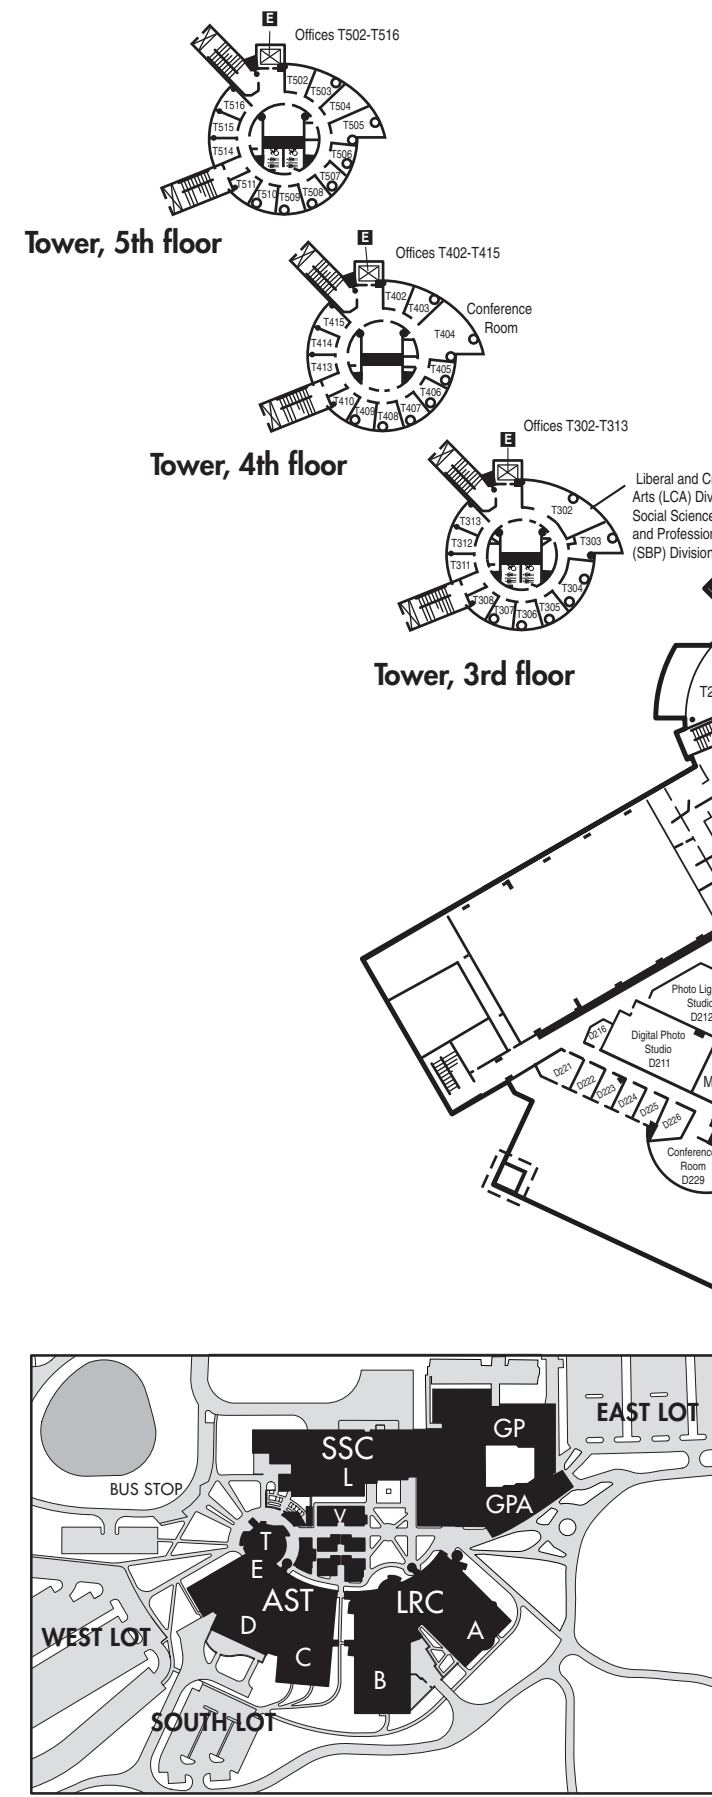

MANCHESTER COMMUNITY COLLEGE