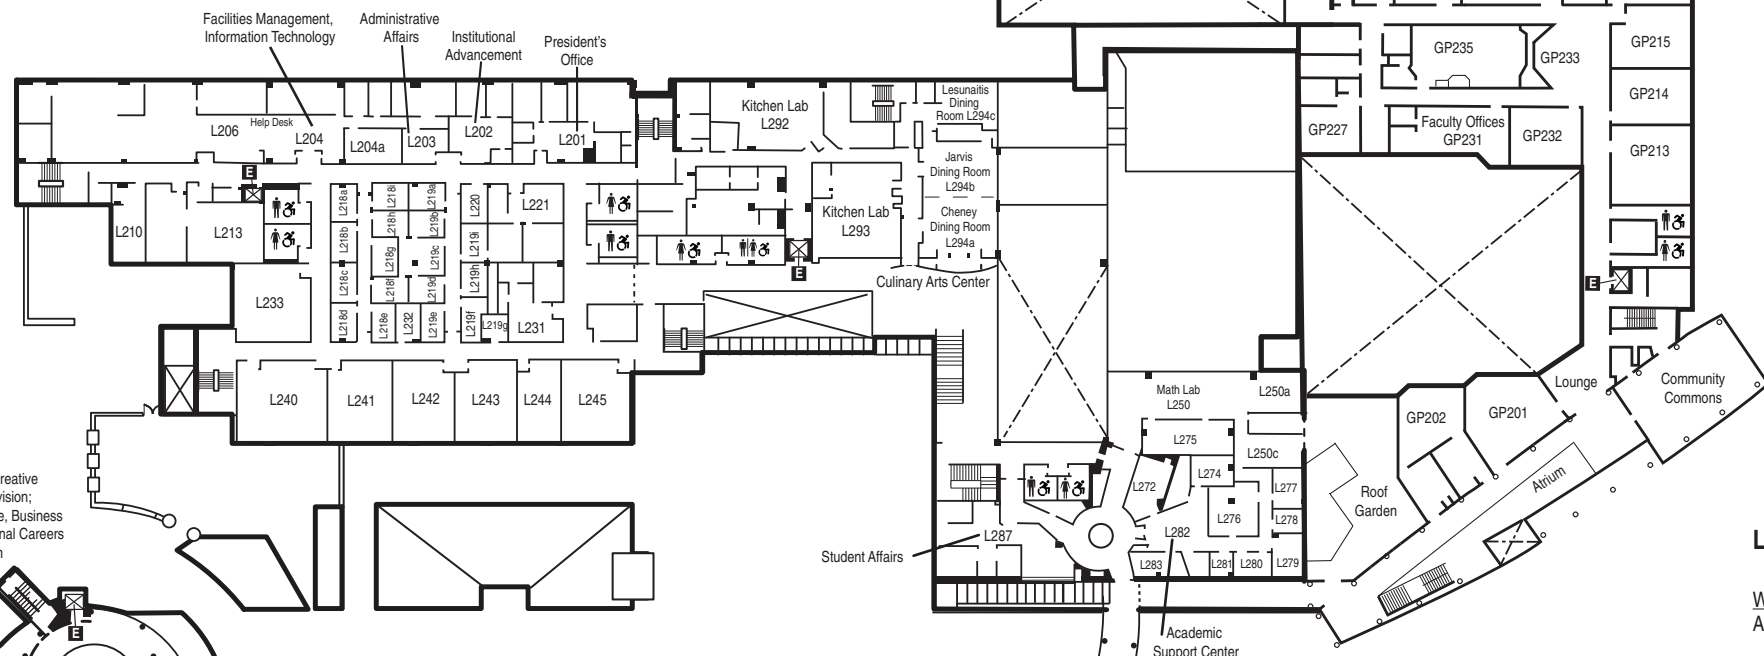

Student Services Center 2nd floor

SSC – STUDENT SERVICES CENTER, 2nd floor
Frederick W. Lowe, Jr. Building

Wing	Room	Room Name
L	L201	President's Office
	L202, L231	Planning, Research and Assessment
	L203	Institutional Advancement
	L204	Administrative Affairs
	L206	Facilities Management
	L210	Information Technology
	L213	Technology Help Desk
	L218a-L218i	Organization of Active Adults
	L219a-L219i	Classroom
	L221	Offices
	L233	Offices
	L240-L245	Marketing and Public Relations
	L250	Computer Lab
	L287	Classrooms
		Math Lab
		Student Affairs
		Academic Support Center
	L272	Walk-In Math Tutoring
	L274-L276	Tutoring and Writing Center
	L278-L283	Reception and Offices
		Culinary Arts Center
	L292, L293	Kitchen Labs
	L294a	Cheney Dining Room
	L294b	Alice and Alexander Jarvis Dining Room
	L294c	Geraldine and Vincent Lesunaitis Dining Room

Tower, 5th floor

Tower, 4th floor

Tower, 3rd floor

LRC – LEARNING RESOURCE CENTER, 2nd floor

LRC – LEARNING RESOURCE CENTER, 2nd floor
Raymond F. Damato Building

Wing	Room	Room Name
A	A201	Interfaith Center
	A204-A258	Faculty Offices
	A226	Conference Room
	A237	Science, Technology, Engineering and Mathematics (STEM) Division
	A242	GEAR UP
	A251	Copy Center
		Rockville Bank Foundation Computer Center
B	B205	Betty R. Sullivan Writing Lab
	B206-B207	Dr. Albert J. Kerkin, Jr. Computer Lab
	B218	William J. McGurk Computer Lab
	B208, B209	Classrooms
	B210	Language Lab
	B211	Criminal Justice Lab
	B212	Adjunct Faculty Offices
	B213, B214, B219	Classrooms
	B220-B222	Computer Labs

Great Path Academy 2nd floor