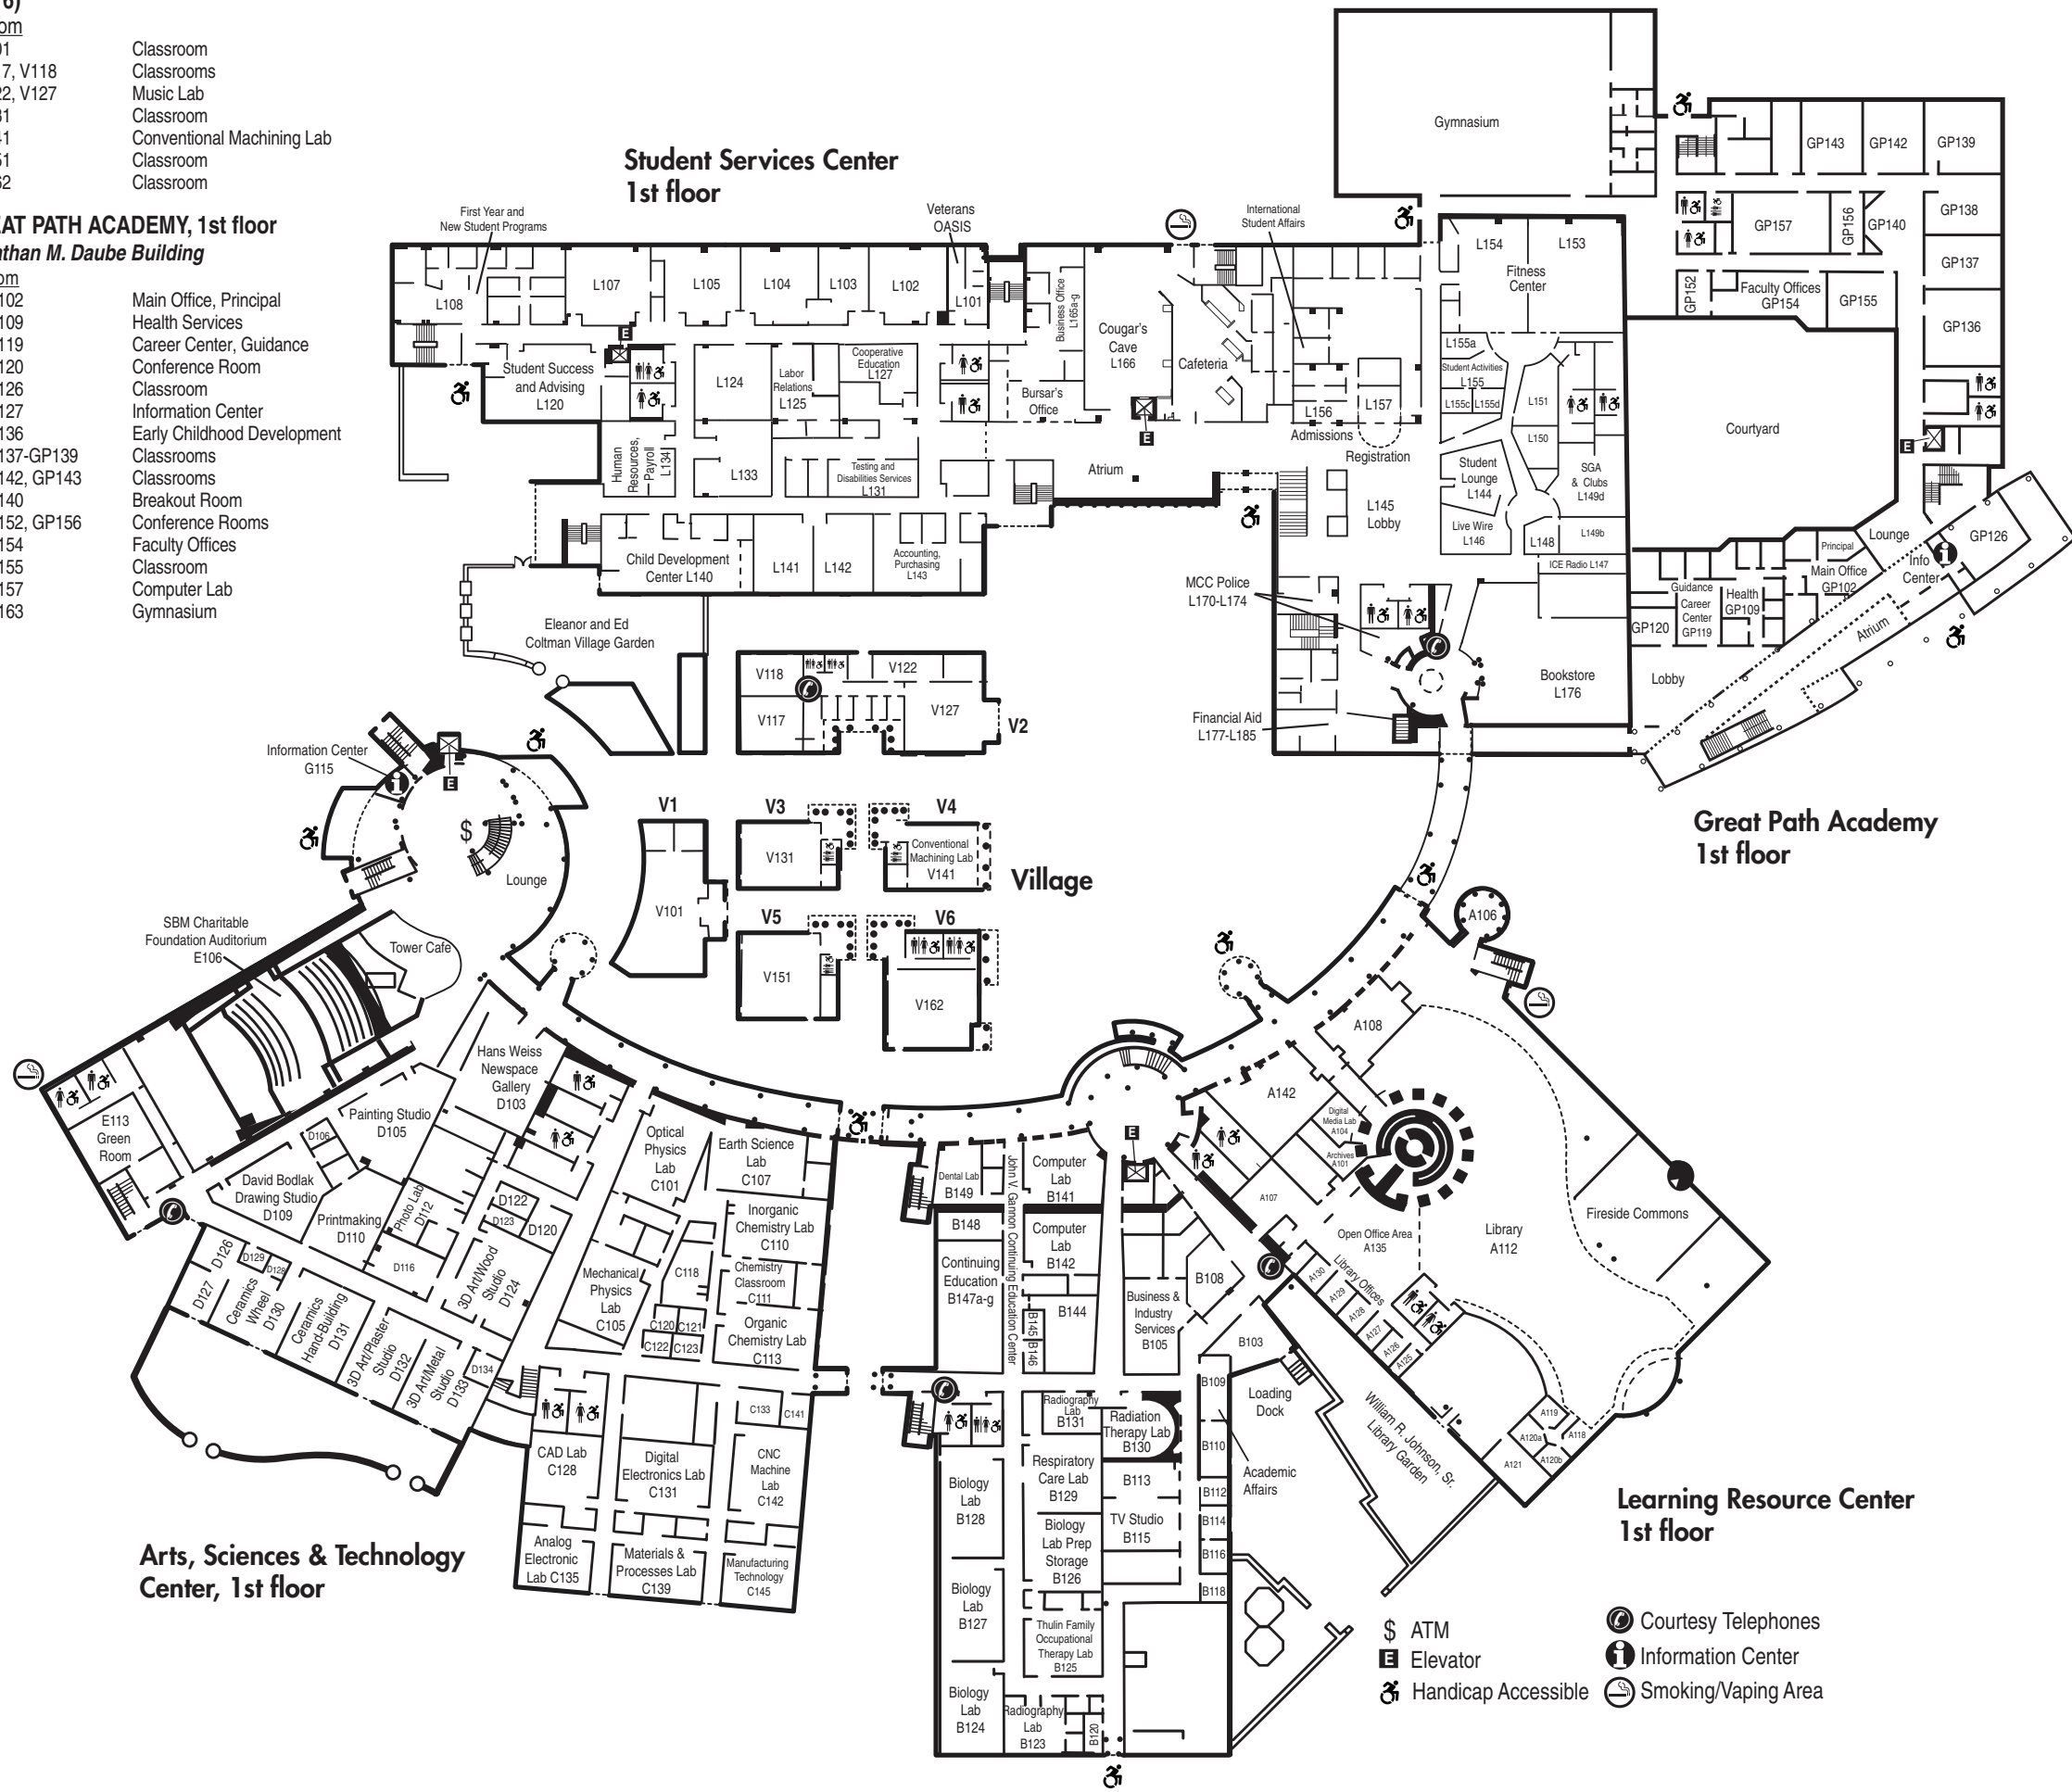

SBM Charitable Foundation Building

Wing	Room	Description
C	C101, C105	Physics Optical and Mechanical Labs
	C107	Earth Science Lab
	C110	Inorganic Chemistry Lab
	C111, C113	Chemistry and Organic Chemistry Classrooms
	C128	CAD Lab
	C131, C135	Electronics Labs
	C139	Materials and Processes Lab
	C142	CNC Machine Lab
	C145	Manufacturing Technology Classroom
D	D103	Hans Weiss Newspace Gallery
	D105	Painting Studio
	D109	David Bodlak Drawing Studio
	D110	Printmaking Studio
	D111a	Photo Print Developing Lab and Photography Studio
	D124	3D Wood Studio
	D130, D131	Ceramics Wheel and Hand-Building Studios
	D132, D133	3D Plaster and Metal Studios
E	E101	Tower Café
	E106	SBM Charitable Foundation Auditorium
	E113	Green Room
G	G106	Lounge
	G115	Information Center

Village (V1-V6)

Building	Room	Description
V1	V101	Classroom
V2	V117, V118	Classrooms
	V122, V127	Music Lab
V3	V131	Classroom
V4	V141	Conventional Machining Lab
V5	V151	Classroom
V6	V162	Classroom

GPA – GREAT PATH ACADEMY, 1st floor

Jonathan M. Daube Building

Wing	Room	Description
GP	GP102	Main Office, Principal
	GP109	Health Services
	GP119	Career Center, Guidance
	GP120	Conference Room
	GP126	Classroom
	GP127	Information Center
	GP136	Early Childhood Development
	GP137-GP139	Classrooms
	GP142, GP143	Classrooms
	GP140	Breakout Room
	GP152, GP156	Conference Rooms
	GP154	Faculty Offices
	GP155	Classroom
	GP157	Computer Lab
	GP163	Gymnasium

- $ ATM
- E Elevator
- ♿ Handicap Accessible
- ☎ Courtesy Telephones
- i Information Center
- 🚭 Smoking/Vaping Area