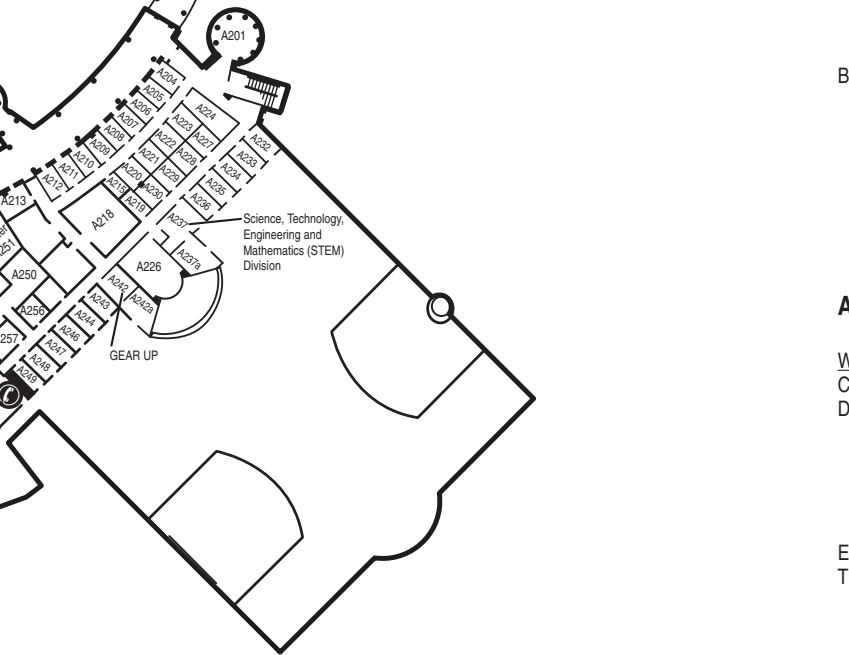

AST – ARTS, SCIENCES & TECHNOLOGY CENTER, 2nd floor and Tower (floors 3-5), SBM Charitable Foundation Building

Wing	Room	Room Name
C	C201-C212	Classrooms
D	D203, D205, D208	Classrooms
	D211	Digital Photo Studio
	D212	Photo Lighting Studio
	D213-D219	Math Classrooms
	D221-D235	Faculty Offices
	D229	Conference Room
E	E202	Classroom
T	T201	Student Activities Conference Room
	T303-T313	Faculty Offices
	T302	Liberal and Creative Arts (LCA) Division
	T302	Social Science, Business and Professional Careers (SBP) Division
	T402-T415	Faculty Offices
	T404	Conference Room
	T502-T516	Faculty Offices