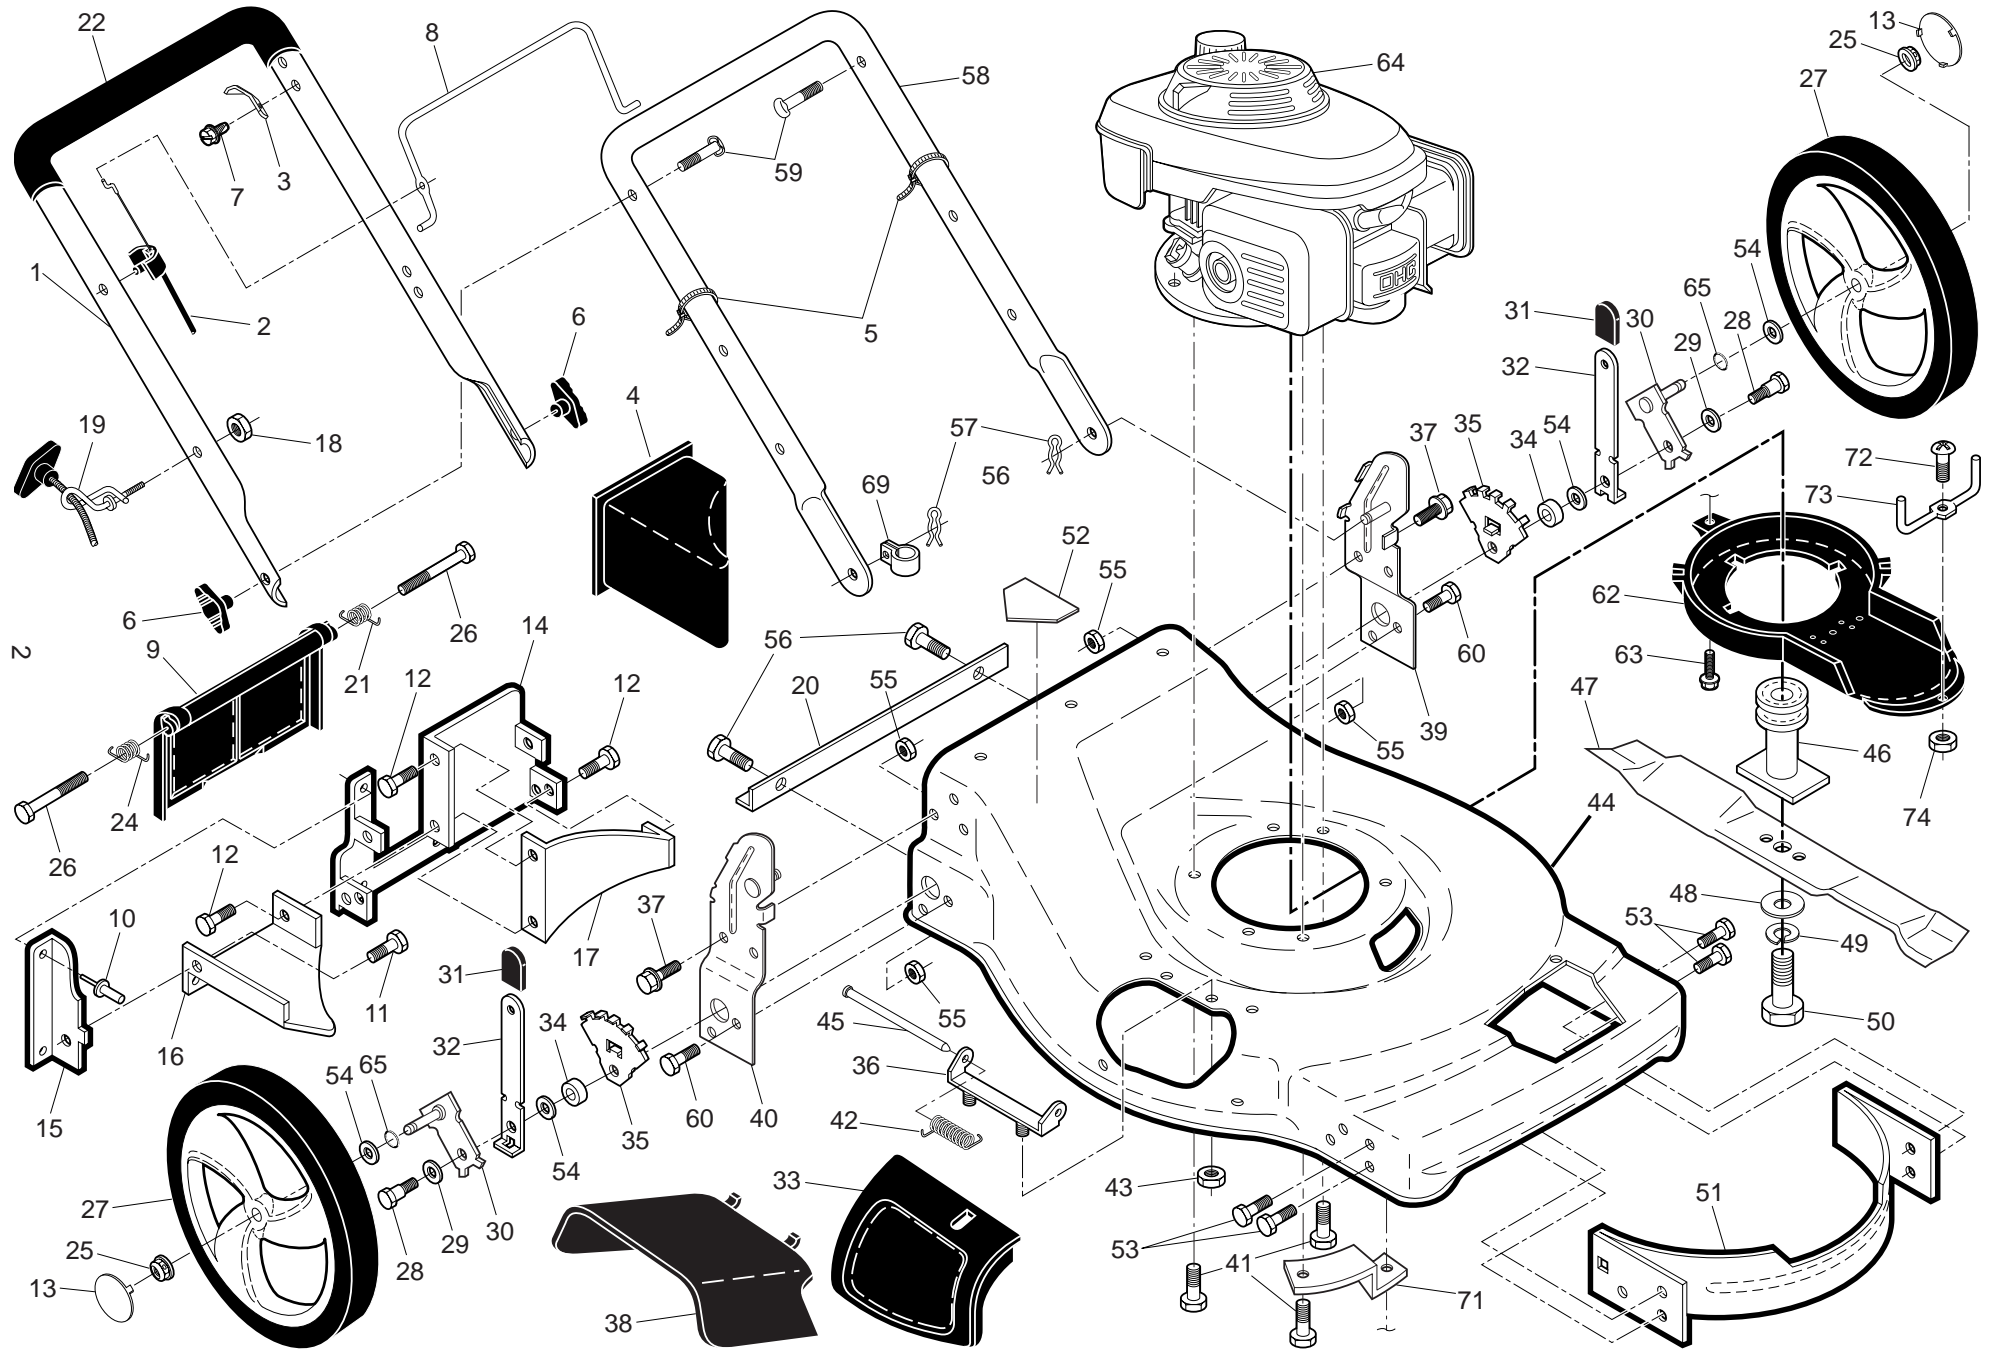

ROTARY LAWN MOWER - MODEL NUMBER EDITION 1XXL (96141014601) PRODUCT NUMBER 961 41 01-46

ROTARY LAWN MOWER - MODEL NUMBER EDITION 1XXL (96141014601) PRODUCT NUMBER 961 41 01-46

KEY NO.	PART NO.	DESCRIPTION	KEY NO.	PART NO.	DESCRIPTION
1	532 40 31-96	Upper Handle	38	532 40 30-73	Discharge Deflector
2	532 18 35-67	Engine Zone Control Cable	39	532 19 71-50	Handle Bracket Assembly, LH
3	532 12 51-62	Bracket, Upstop	40	532 19 71-51	Handle Bracket Assembly, RH
4	532 16 66-49	Mulcher Plug	41	532 15 04-06	Screw, Hex Head, Threaded, Rolled 3/8-16 x 1-1/8
5	532 06 64-26	Wire Tie	42	532 19 30-00	Spring, Torsion
6	532 19 19-38	Handle Knob	43	873 80 04-00	Nut, Hex, Nylock
7	532 75 06-34	Screw	44	532 41 16-85	Kit, Lawn Mower Housing (Includes Key Numbers 14, 15 and 51)
8	532 19 84-64	Control Bar	45	532 17 56-50	Rod, Hinge
9	532 40 84-92	Rear Door	46	532 19 40-37	Blade Adapter / Pulley
10	532 12 84-15	Pop Rivet	47	532 19 93-79	Blade, 22"
11	532 15 00-50	Screw, Self-Tapping #10-24 x 5/8	48	532 85 10-74	Washer, Hardened
12	532 05 45-83	Screw, Hex Hex Head, Sems 1/4-20 x 1/2	49	532 85 02-63	Washer, Helical
13	532 19 18-53	Hubcap 3"	50	532 85 10-84	Screw, Machine, Hex Head 3/8-24 x 1-3/8 Grade 8
14	532 19 84-65	Back Plate	51	532 17 04-91	Front Baffle
15	532 13 88-60	Side Baffle	52	532 18 21-66	Danger Decal
16	532 17 71-33	Discharge Baffle	53	817 60 04-06	Screw
17	532 14 89-41	Rear Baffle	54	532 08 83-48	Washer
18	532 13 20-04	Keps Locknut 1/4-20	55	532 75 15-92	Locknut, Hex 3/8-16
19	532 19 47-88	Rope Guide	56	532 14 66-94	Screw 1/4-20
20	532 14 76-25	Footguard	57	532 05 17-93	Hairpin Cotter
21	532 40 54-21	Spring, Rear Door, LH	58	532 15 50-44	Lower Handle
22	532 18 63-62	Grip, Foam	59	532 19 15-74	Handle Bolt
24	532 40 54-23	Spring, Rear Door, RH	60	874 76 06-12	Bolt
25	532 40 91-48	Nut, Hex, Flanged	62	532 40 58-42	Debris Shield
26	532 18 41-93	Bolt, Rear Door	63	532 19 23-25	Screw, Debris Shield
27	532 18 05-52	Wheel & Tire Assembly, Rear	64	- - -	Engine, Honda, Model Number, GCV190 (Order parts from Engine manufacturer)
28	532 14 27-48	Bolt, Shoulder 3/8-16 x 1	65	532 19 74-80	O-Ring
29	532 06 16-51	Washer, Belleville	69	532 19 79-91	Clip, Cable
30	532 16 22-33	Axle Arm Assembly	71	532 19 09-39	Mounting Bracket, Debris Shield
31	532 19 00-69	Selector Knob	- -	532 18 21-91	Warning Decal (not shown)
32	532 19 84-56	Selector Spring	- -	532 41 16-80	Operator's Manual, European
33	532 19 60-53	Mulcher Door	- -	532 41 16-83	Operator's Manual, Scandinavian
34	532 14 66-30	Spacer	- -	532 41 16-82	Operator's Manual, East Bloc
35	532 41 06-26	Wheel Adjusting Bracket	- -	532 41 16-81	Operator's Manual, Baltic
36	532 17 57-35	Hinge Bracket Assembly			
37	532 15 00-78	Screw, Sems, Thread Cutting 5/16-18 x 3/4			

NOTE: All component dimensions given in U.S. inches. 1 inch = 25.4 mm

IMPORTANT: Use only Original Equipment Manufacturer (O.E.M.) replacement parts. Failure to do so could be hazardous, damage your lawn mower and void your warranty.