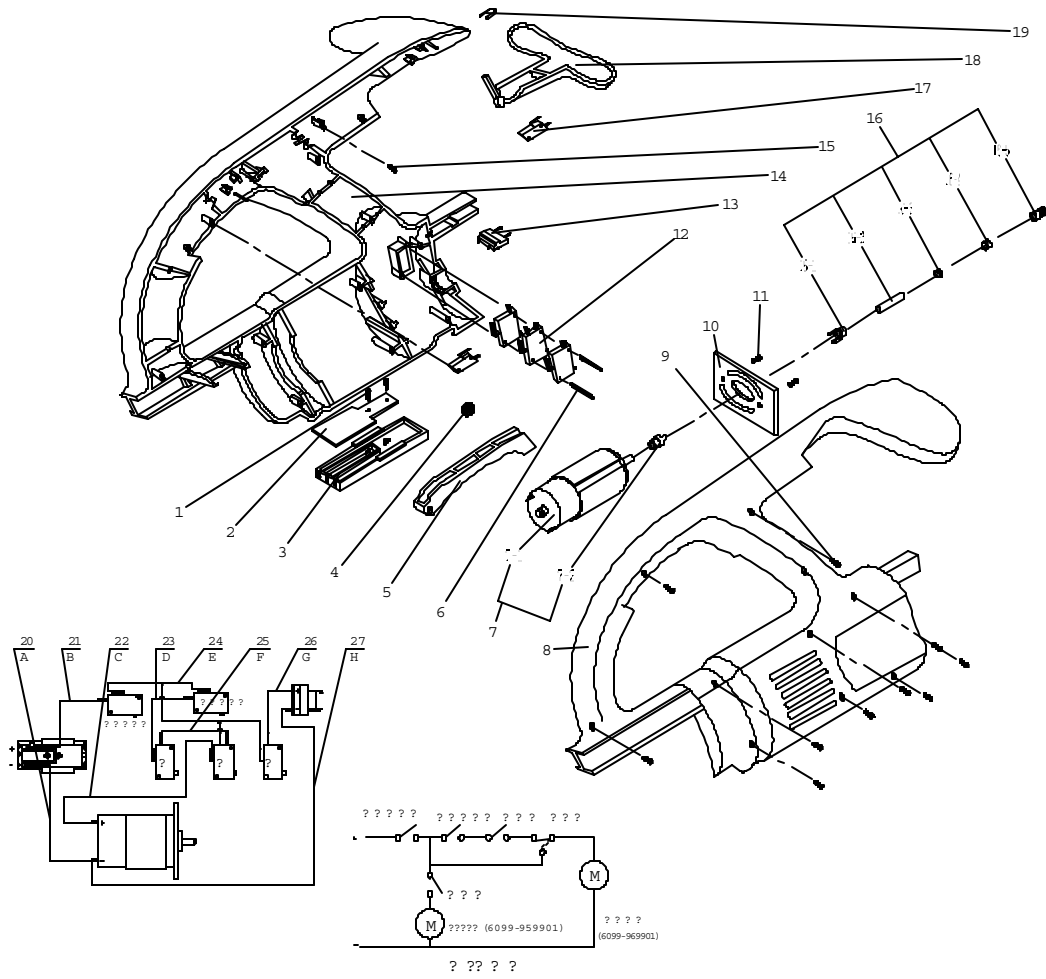

SERVICE SPARE PARTS LIST

SPECIFY MODEL NO. WHEN ORDERING PARTS		DATE
Motor Assy		1/7/2003
MODEL NO.	9238-989901