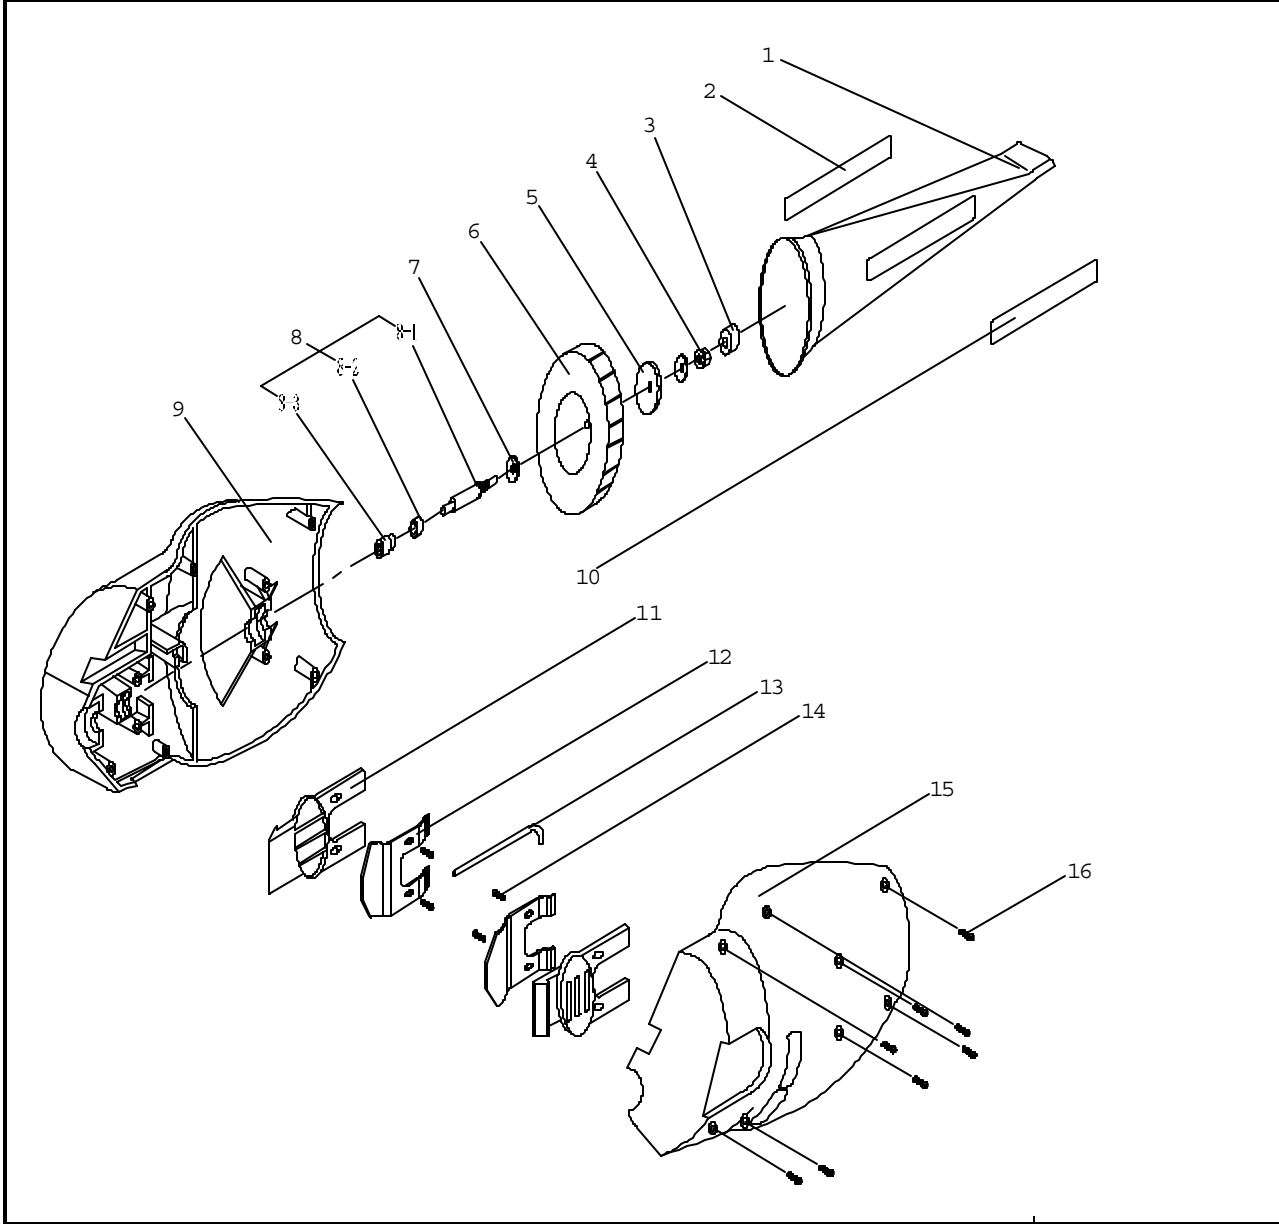

SERVICE SPARE PARTS LIST

SPECIFY MODEL NO. WHEN ORDERING PARTS		DATE
Blower Assy		1/7/2003
MODEL NO.	6238-980501