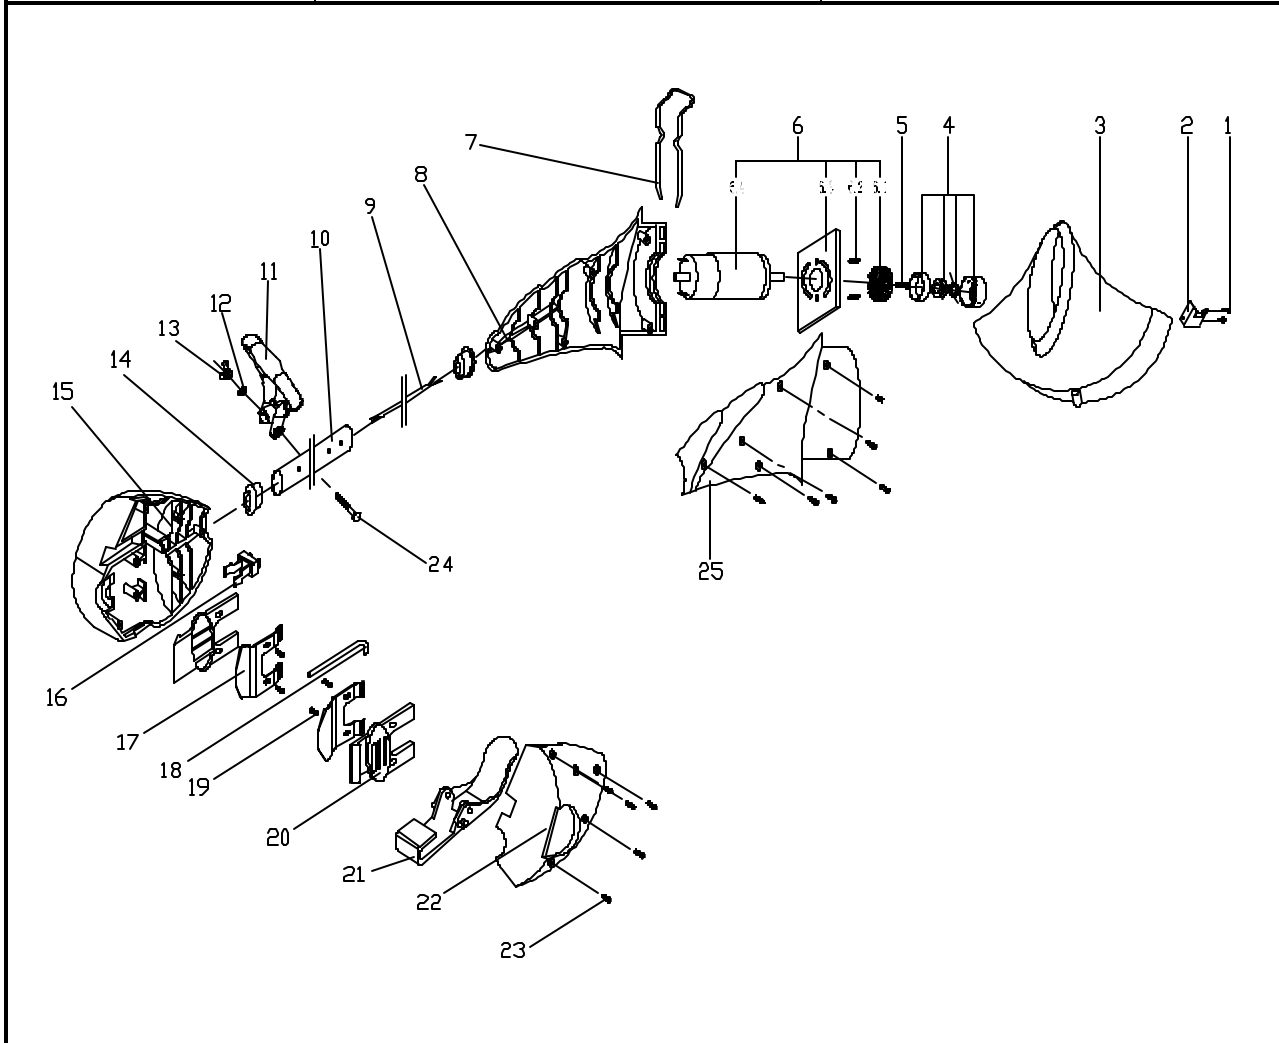

SERVICE SPARE PARTS LIST

SPECIFY MODEL NO. WHEN ORDERING PARTS		DATE
Trimmer Assy		1/7/2003
MODEL NO.	9238-980101