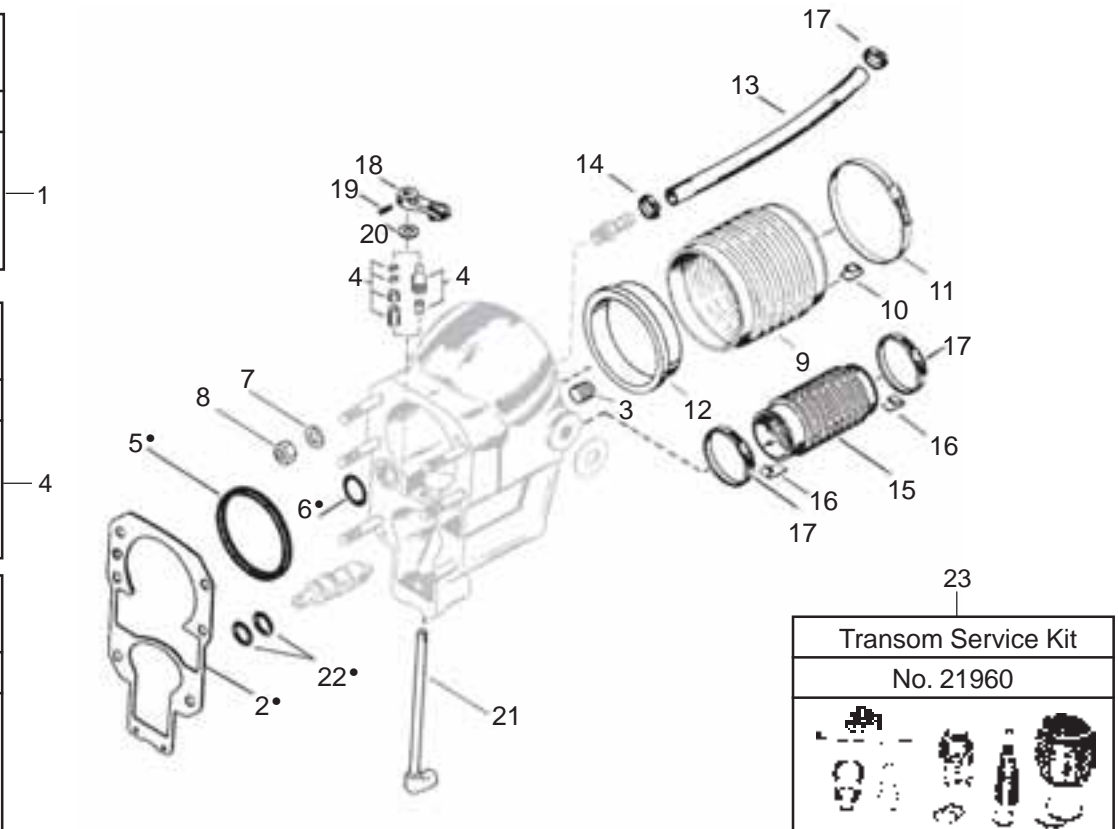

Cage made of Fiberglass (plastic)

Cage made of low carbon steel

No. 21905

MerCruiser

BELL HOUSING - ALPHA ONE GEN II

GLM No.	Ref No.	OEM No.	Description
39622	1♦	27-94996T2	Bell Housing Gasket Kit
31141	2•	27-94996-2	Gasket
21893	3	22-32802	Pipe Plug
87561	4	23-805041A2	Bushing & Oil Seal Kit (Serial# F094774 & Below)
87562	4	23-806036A1	Bushing & Oil Seal Kit (Serial# F094775 & Up)
31160	5•	27-35982	Gasket, Rubber
82200	6•	25-33504	O-ring
21666	7	12-35935	Washer
21170	8	11-859116	Nut
89180	9♦	816431A1	Universal Joint Bellows Assembly
89440	10	54-86049	Grounding Clip
01100	11	54-815504372	Clamp
89181	12	816607	Sleeve
47110	13♦	32-41725-33	Water Hose
01073	14	54-815504412	Clamp
89100	15♦	18654A1	Exhaust Bellows
89440	16	54-86049	Grounding Clip
01070	17	54-815504348	Clamp
21140	18	45518A2	Lever Assembly
21750	19	10-45590	Screw (1-1/16")
30040	20+	12-39116	Washer
21419	21	816685	Shift Shaft, Upper
80120	22•	25-48171	O-ring
21960	23	30-803099T1	Transom Service Kit
♦ Included in Kit No. 39622			
♦ Included in Kit No. 21960			
+ Included in Kit No. 87561			