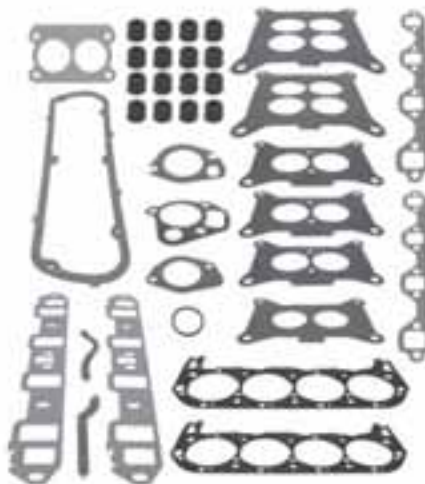

No. 39670

OEM: 27-56110A1

Ford 302 CID Engines:
215 Inboard, 225HP, 888 (188HP)