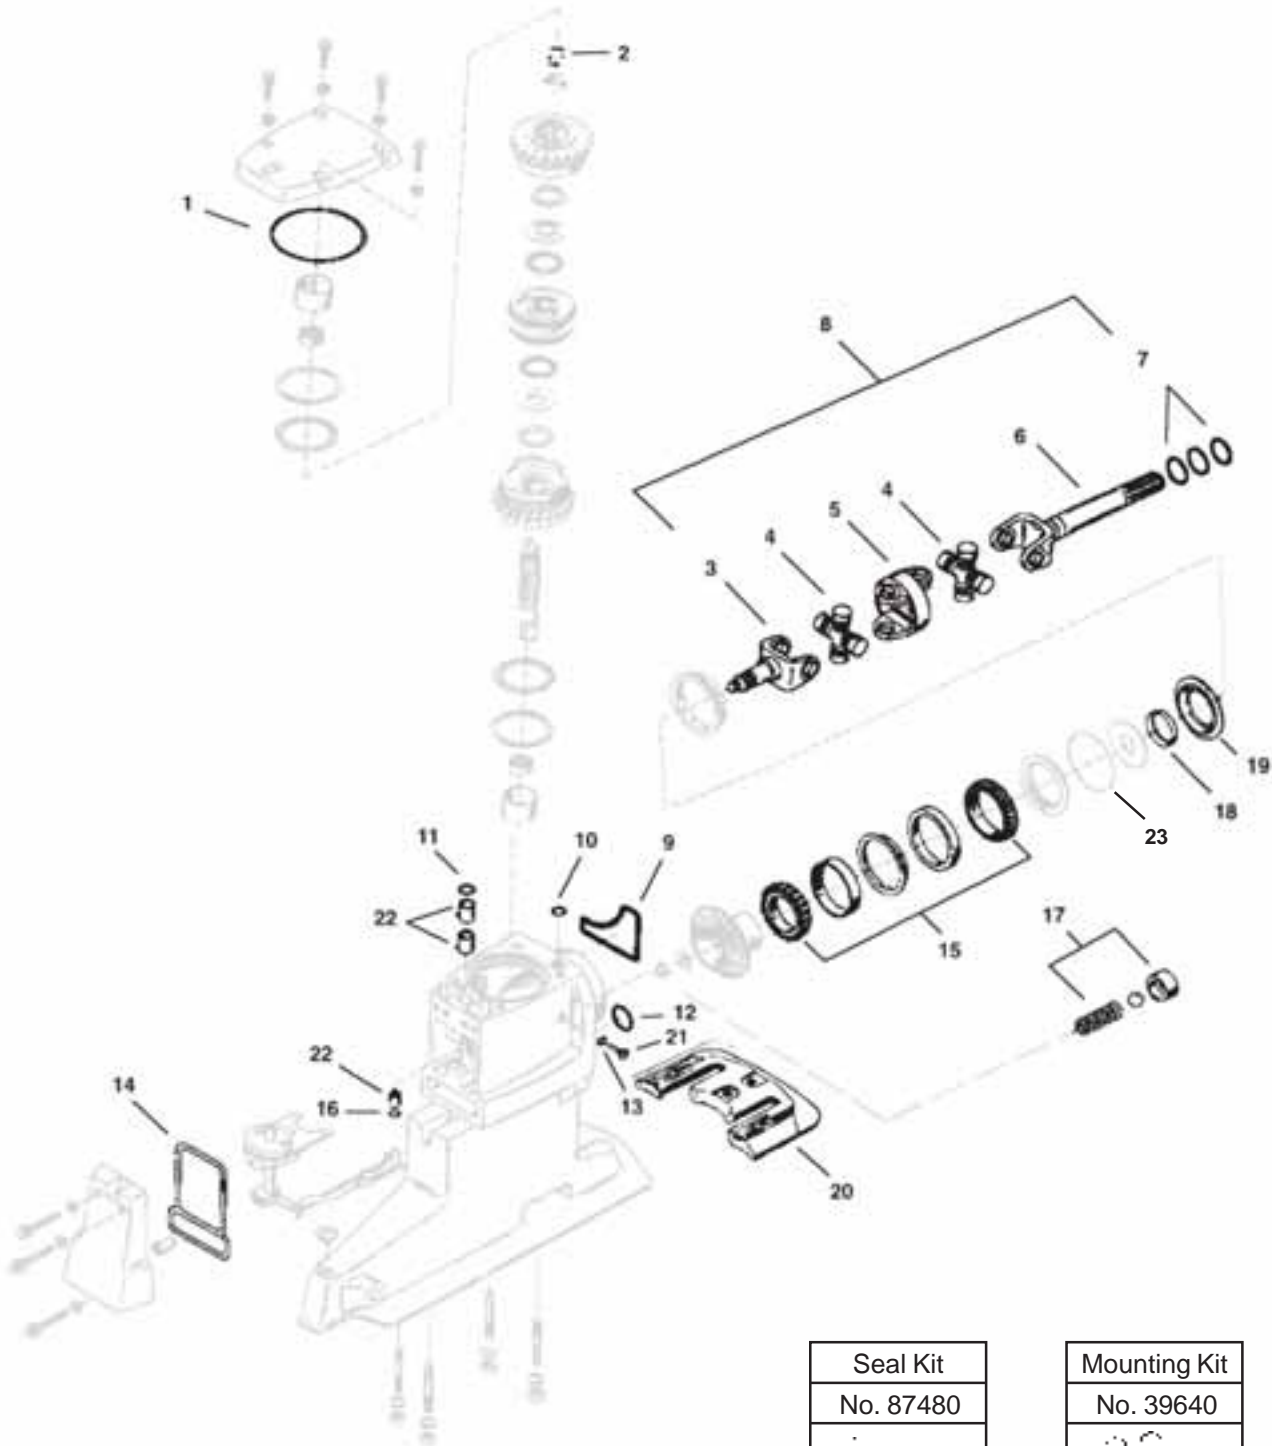

MerCruiser

DRIVE SHAFT HOUSING BREAKDOWN - R / MR / ALPHA ONE

GLM No.	Ref No.	OEM No.	Description
19000	1	1547-9412A18	Drive Shaft Housing Assembly
28400	2	94998A4	Cover Assembly
80420	3◆	25-32546	O-Ring
23260	4	15-45691A1	Shim (For No. 21510 Bearing)
23261	4	15-32563A1	Shim (For No. 21511 Bearing)
21510	5	31-61100A1	Bearing Assembly (O.D. 1-15/16)
21511	5	31-32575A1	Bearing Assembly (O.D. 1-25/32)
11130	6	45-55796	Drive Shaft
80190	7◆	25-55801	O-Ring
11210	8	43-18410A4	Gear Set (1.50 or 1.47 Ratio) (20-22)
11220	8	43-45814A5	Gear Set (1.65 or 1.62 Ratio) (24-24)
11230	8	43-75325A3	Gear Set (1.84 or 1.81 Ratio) (17-19)
11240	8	43-55778A3	Gear Set (1.98 or 1.94 Ratio) (20-24)
21560	9	31-32573A1	Roller Bearing (1.50 Ratio)
21540	9	31-35990A1	Roller Bearing (1.65, 1.84, 1.98 Ratio)
21550	9	31-66818A1	Roller Bearing (1.32 Ratio)
23270	10	15-36178A1	Shim
85020	11◆	26-32511	Oil Seal
85060	12◆	26-96503	Oil Seal
81180	13◆+•	25-25439	O-Ring
28050	14	814819A2	U-Joint Assembly
28315	15	814819A3	Yoke Assembly
28030	16	75832T1	U-Joint
28100	17	39383T	Socket
28310	18	46020-1	Yoke
28350	19	816811-1	Retainer
28390	20	35983	Ring
82380	21◆	25-70937	O-Ring
28370	22	66081A2	Carrier Assembly
85030	23◆	26-823894	Oil Seal
21520	24	31-35988A2	Roller Bearing (All Ratio Except 1.32)
21530	24	31-35988A3	Roller Bearing (1.32 Ratio)
23280	25	15-35980A1	Shim
28380	26	15-71013	Shim
28330	27	12-45810	Washer
28360	28	11-22339	Nut
22420	29	10-79953Q2	Screw
31170	30◆	12-19183-2	Washer
28300	31	10-98794	Screw
21890	32	19-47579	Plug
21170	33	11-13439-1	Nut
31150	34◆	27-55810-1	Gasket
22440	35	10-28668	Screw
12200	36	42724A3	Water Pocket Cover Kit
21423	37	23-32632	Busing
85150	38	26-36557	Grommet
12202	39	32-54236	Water Tube
22031	40	19-42682	Welch Plug (1-1/4 O.D.)
22032	41	22-42861-1	Pipe Plug
85150	42◆	26-36557	Grommet
21421	43	62104-1	Intermediate Shift Shaft
21422	44	12-32666	Washer
22100	45	18-32665	Cotter Pin
87500	46	26-32511A1	Gearcase Seal Kit
39622	47	27-94996T2	Mounting Kit
39590	48	27-64818T4	Mounting Kit
◆ Included in Kit No. 87500			
+ Included in Kit No. 39622			
• Included in Kit No. 39590			

MerCruiser

DRIVE SHAFT HOUSING BREAKDOWN - BRAVO

24

25