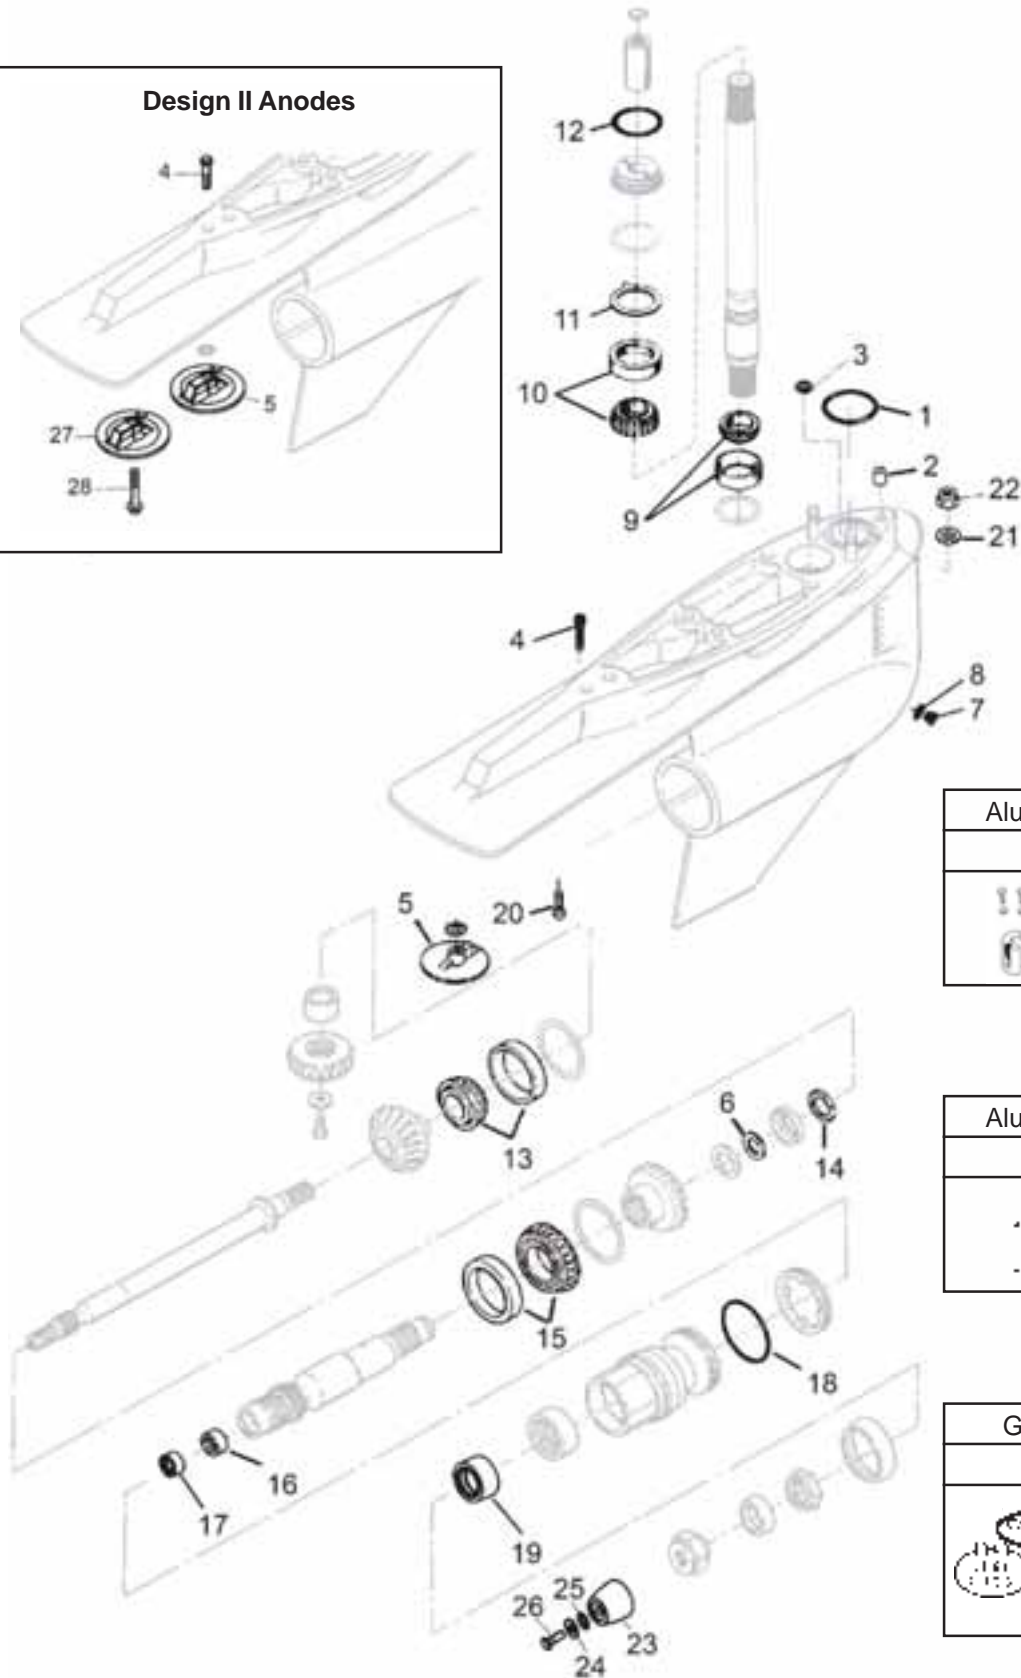

MerCruiser

GEARCASE BREAKDOWN - BRAVO III