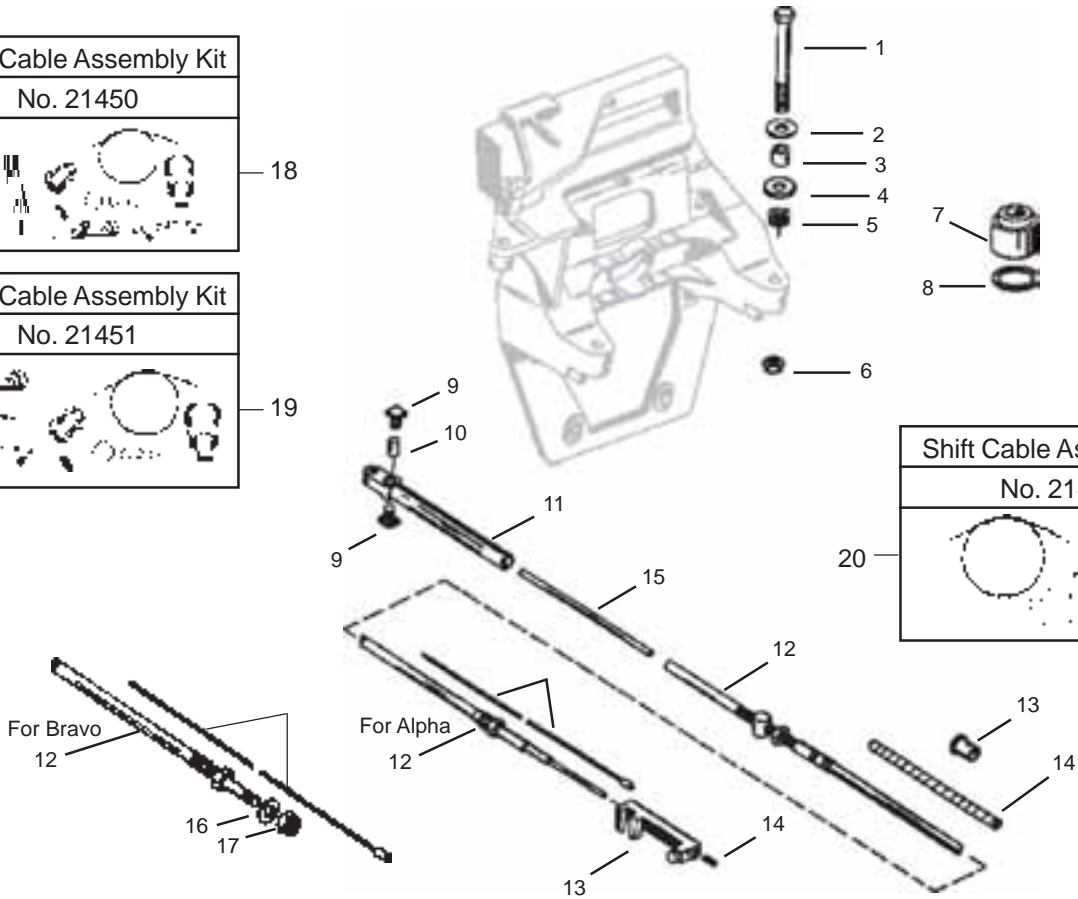

MerCruiser

TRANSOM PLATE & SHIFT CABLE

GLM No.	Ref No.	OEM No.	Description
19310	1	10-97934	Bolt
19320	2	12-35777	Washer
19340	3	23-99299	Spacer
30020	4	12-32834	Fibre Washer
19330	5	13-33734	Lockwasher
19350	6	11-863332	Locknut
21040	7	99297A1	Motor Mount
21050	8	99322	Spacer
21433	9♦♦	10-20518	Set Screw
21432	10♦♦	43436	Anchor
21430	11♦+	43433	Guide
21710	12♦+	41951A1	Cable Assembly (MC1 / R / MR / Alpha One / Alpha One Gen II)
21711	12♦	815471A3	Cable Assembly (All Bravo)
21463	13♦♦	14705	Tube
21462	14♦+	38473	Wrapping
21780	15	32-38377	Tube
32600	16	12-815472	Washer
21162	17	11-49910	Nut
21450	18	865436A03	Shift Cable Assembly Kit w/ Gasket (R / MR / Alpha One / Alpha One Gen II)
21451	19	865436A02	Shift Cable Assembly Kit (R / MR / Alpha One / Alpha One Gen II)
21453	20	815471T1	Shift Cable Assembly Kit (Bravo)
♦ Included in Kit No. 21450			
+ Included in Kit No. 21451			
♦♦ Included in Kit No. 21453