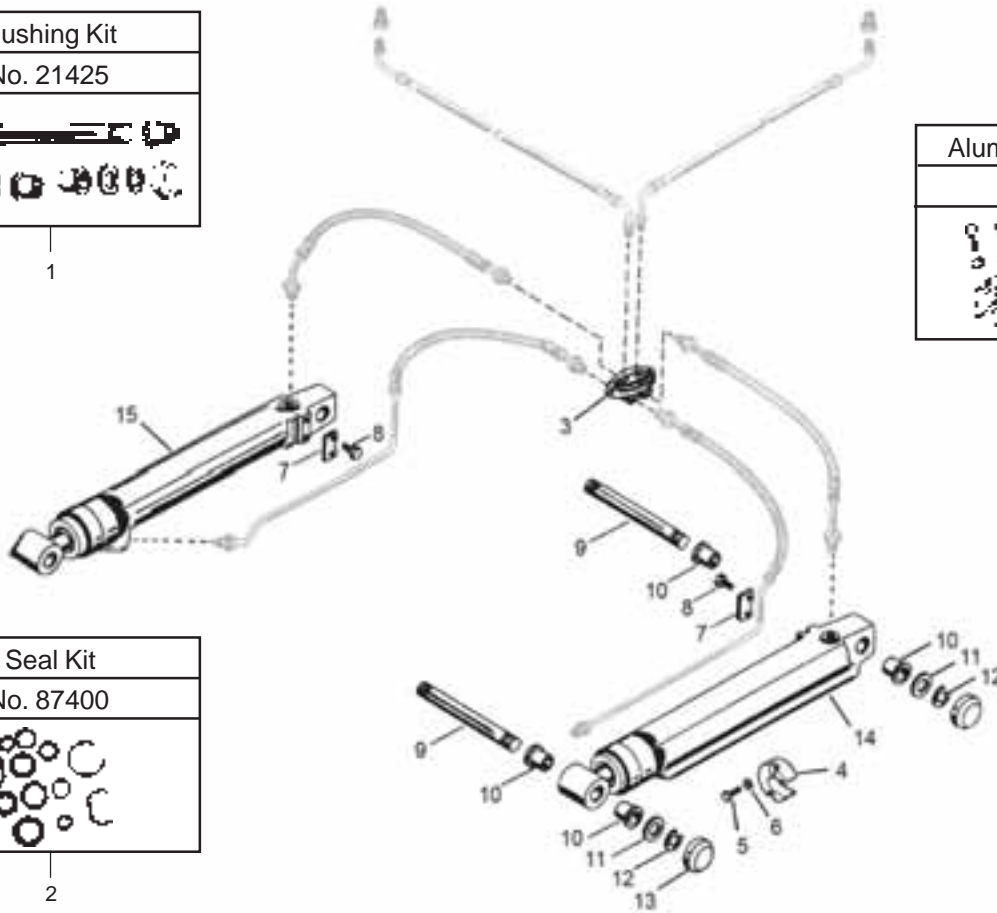

TRIM CYLINDERS & HYDRAULIC HOSES - ALPHA ONE GEN II

1

16

2

GLM No.	Ref No.	OEM No.	Description
21425	1	17-8M0065070	Bushing Kit
87400	2	25-87400A2	Seal Kit
21970	3	98825A4	Trim Connector Kit
12703	4	806189A1	Anode Assembly
12832	5	10-806290	Screw
21491	6	13-69432	Washer
26390	7♦	85060	Plate
22306	8♦	10-85486	Screw
21424	9♦	17-815953	Anchor Pin
26350	10	23-815950	Bushing
21672	11	12-815952	Washer
21771	12•	53-815949	E-ring
26490	13•	19-815951	Cap
26520	14•	815954A7	Trim Cylinder Assy. (Starboard)
26530	15•	915935A7	Trim Cylinder Assy. (Port)
12672	16	N/A	Aluminum Anode Kit
♦ Included in Kit No. 21425			
♦ Included in Kit No. 12672			