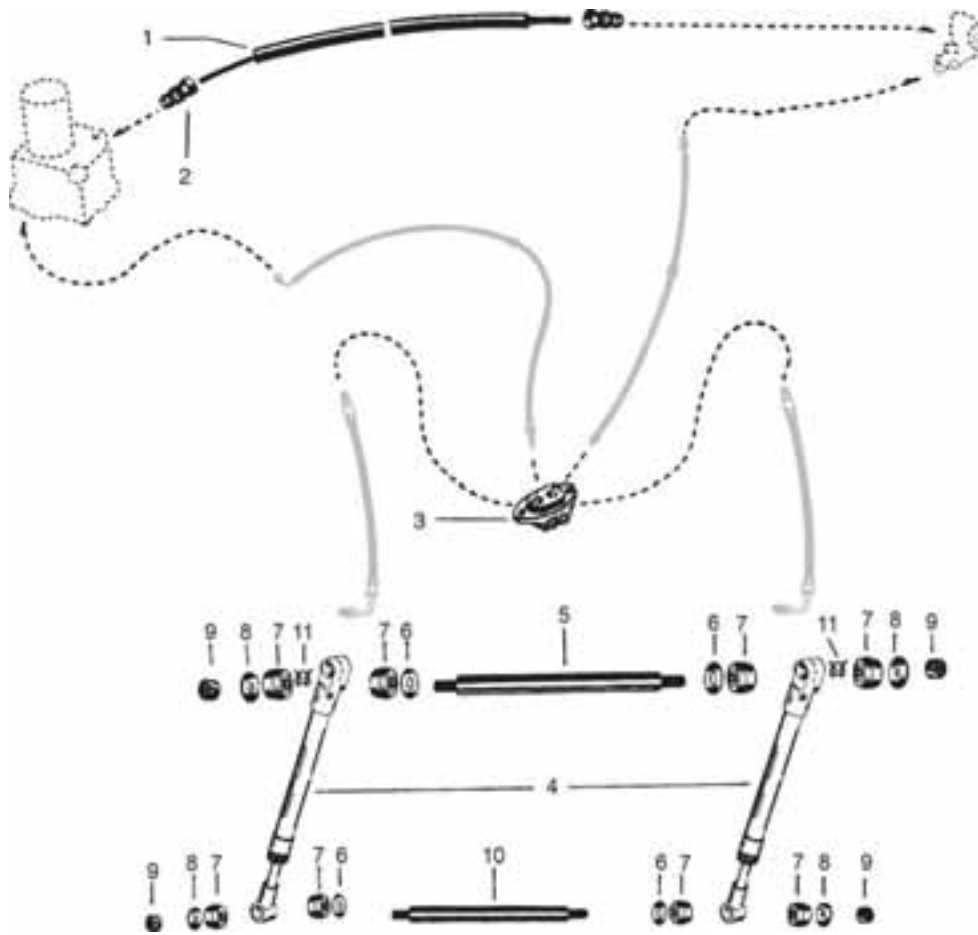

MerCruiser

TRIM CYLINDERS & HYDRAULIC HOSES - MC-1 (1970-1980)

GLM No.	Ref No.	OEM No.	Description
26220	1	32-58432A2	Tubing
26230	2	22-49718	Nut
21970	3	98825A4	Junction Block
21980	4	45706A14	Trim Cylinder
21130	5	17-45735	Front Anchor Pin
21640	6	12-45737	Washer
26310	7	23-89574	Bushing
21650	8	12-46765	Washer
21160	9	11-826710-13	Lock Nut
21100	10	17-45738	Rear Anchor Pin
21982	11	24-46312	Spring