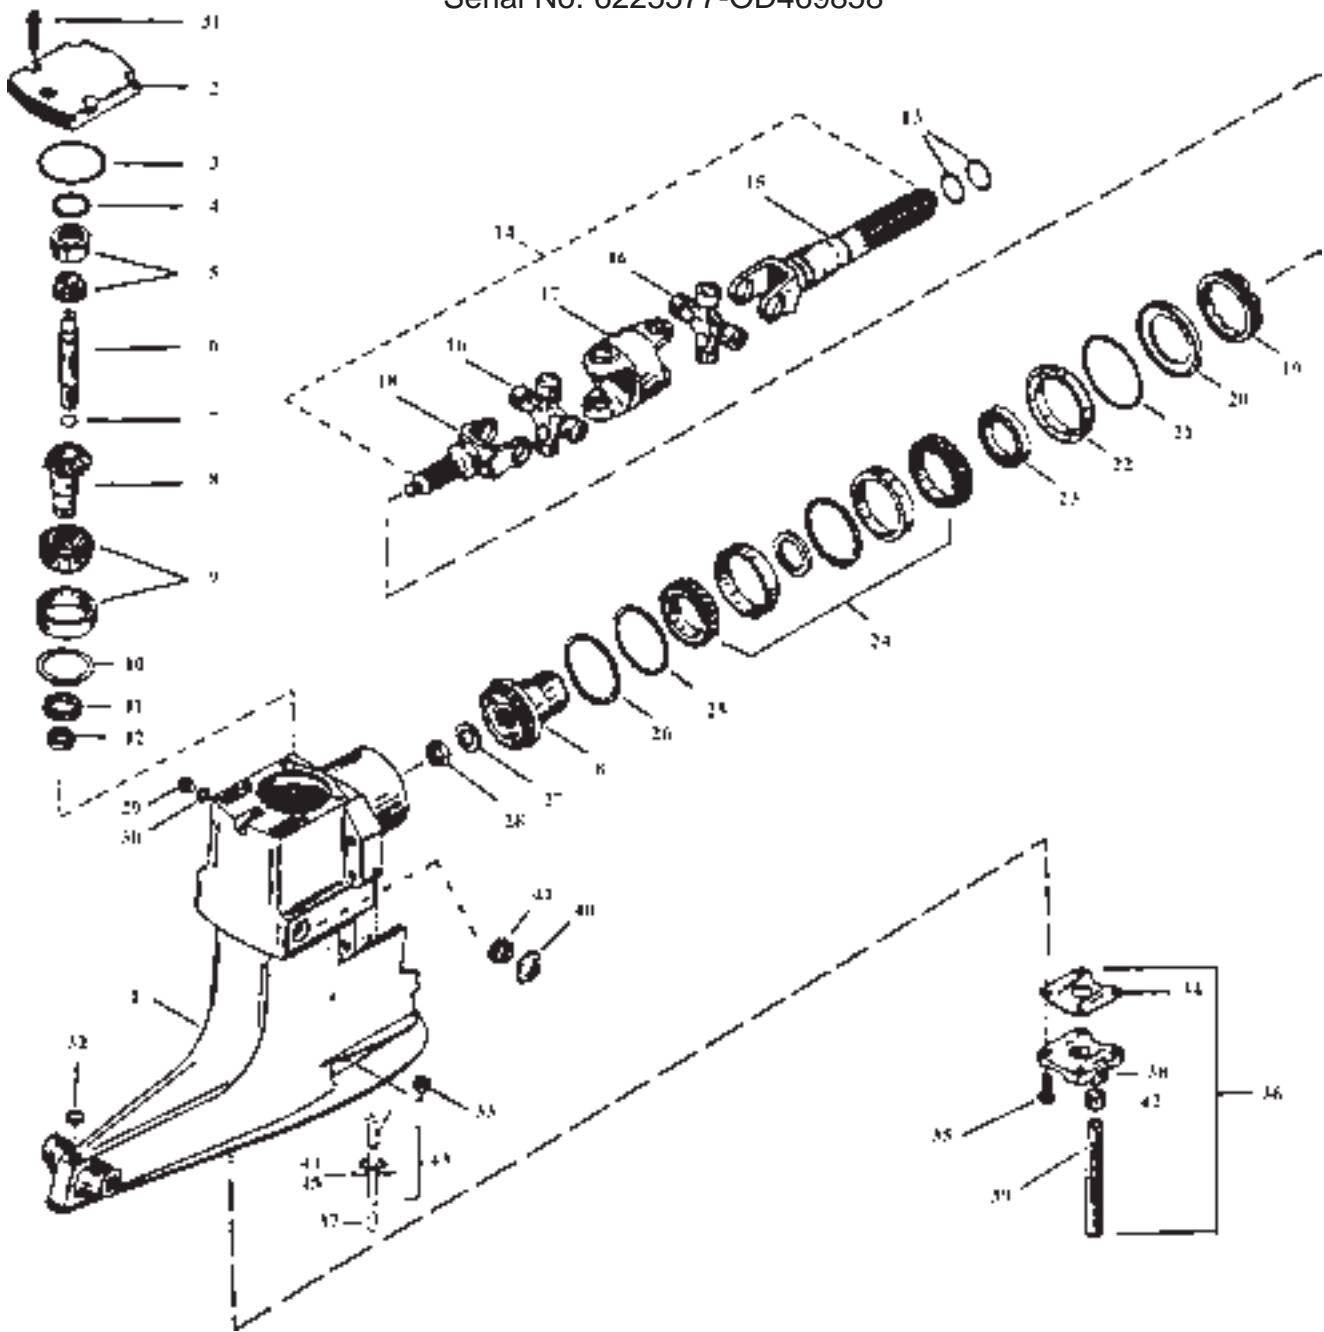

MerCruiser

DRIVE SHAFT HOUSING BREAKDOWN - ALPHA ONE GEN II

GLM No.	Ref No.	OEM No.	Description
29020	1	1547-861063A4	Driveshaft Housing Assembly
80420	2◆	25-32546	O-Ring
23261	3	15-32563A1	Shim (For No. 21511 Bearing)
21511	4	31-32575A1	Bearing Assembly (O.D. 1-25/32)
11131	5	45-55796	Drive Shaft
11214	6	43-853641A2	Gear Set (1.47 Ratio) (20-22)
11222	6	43-853640A2	Gear Set (2.00/1.62 Ratio) (24-24)
11233	6	43-853643A2	Gear Set (1.81 Ratio) (17-19)
11244	6	43-853642A2	Gear Set (2.40/1.94 Ratio) (20-24)
21540	7	31-35990A1	Roller Bearing (1.62, 1.81, 1.94, 2.00, 2.40 Ratio)
21560	7	31-32573A1	Roller Bearing (1.47 Ratio)
23270	8	15-36178A1	Shim
85011	9◆	26-66302	Oil Seal
28070	10	814819A7	U-Joint Assembly
81180	11◆+	25-25439	O-Ring
82150	11◆+	25-35027	O-Ring
28315	12	814819A3	Yoke Assembly
28030	13	75832T1	U-Joint
28100	14	39383-1	Socket
28312	15	853635	Yoke
28350	16	816811-2	Retainer
28390	17	35983	Ring
82380	18◆	25-70937	O-Ring
28370	19	66081A2	Carrier Assembly
85030	20◆	26-823894	Oil Seal
21522	21	31-30894A5	Bearing Kit
23280	22	15-35980A1	Shim
28380	23	15-71013	Spacer
28330	24	12-45810	Washer
28360	25	11-22339	Nut
22420	26	10-79953Q2	Screw Kit
31170	27◆	12-19183-2	Washer
28410	28	11-817618	Locknut
28420	29	12-45176	Washer
28430	30	10-816601	Bolt
12930	31◆	24-17997A1	Sprint Kit
12831	32◆	26-88397	Grommet
12829	33	32-8602200	Guide Tube
12711	34	821629Q1	Anode
05009	35	13-78968	Lockwasher
22440	36	10-28668	Screw
28300	37	10-98794	Screw
12965	38	861738	Plug
12966	39	19-33297	Plug
28402	40	828692A1	Cover Assembly
10991	41	815932	Filler Wall
12663	42	814386	Wear Pad - Port
12664	42	814387	Wear Pad - Starboard
28381	43	23-853649	Spacer
21820	44	31-30894A1	Bearing
87501	45	26-88397A1	Gearcase Seal Kit
39622	46	27-94996T2	Mounting Kit
◆ Included in Kit No. 87501			
+ Included in Kit No. 39622			

MerCruiser

DRIVE SHAFT HOUSING BREAKDOWN - R / MR / ALPHA ONE

Serial No. 6225577-OD469858

46

47

48