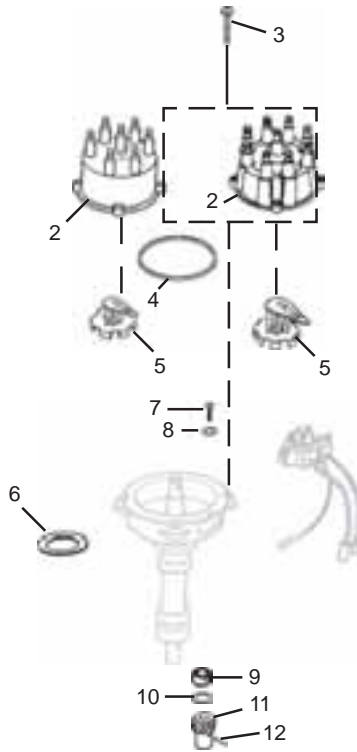

No. 71250

OEM: 805185A36
For V8 GM

GLM No.	Ref. No.	OEM No.	Description
71240	1	805185A37	Distributor Assy. V6
71250	1	805185A36	Distributor Assy. V8
71500	2	815407A2	Distributor Cap V6
71510	2	805759T2	Distributor Cap V8
22305	3	10-90926	Screw
32060	4	27-805760	Gasket
72890	5	13524A6	Rotor Assy.
72880	5	13524T1	Rotor Assy.
31370	6	27-34486-3	Gasket
22311	7	10-66686	Screw (1")
22312	7	10-72202	Screw (1-1/4")
21491	8	13-69432	Lockwasher
21426	9	23-90915	Bushing
21661	10	12-90931	Washer
19360	11	43-818807	Drive Gear
22195	12	17-47617	Pin

No. 19360
DRIVE GEAR
OEM: 43-818807

No. 31370
GASKET
OEM: 27-34486-3

No. 21426
BUSHING
OEM: 23-90915

No. 22305
SCREW
OEM: 10-90926

No. 22311
SCREW - 1-1/4 Inch
OEM: 10-72202

No. 21661
WASHER
OEM: 12-90931

No. 21491
OEM: 13-69432

No. 22195
PIN
OEM: 17-47617