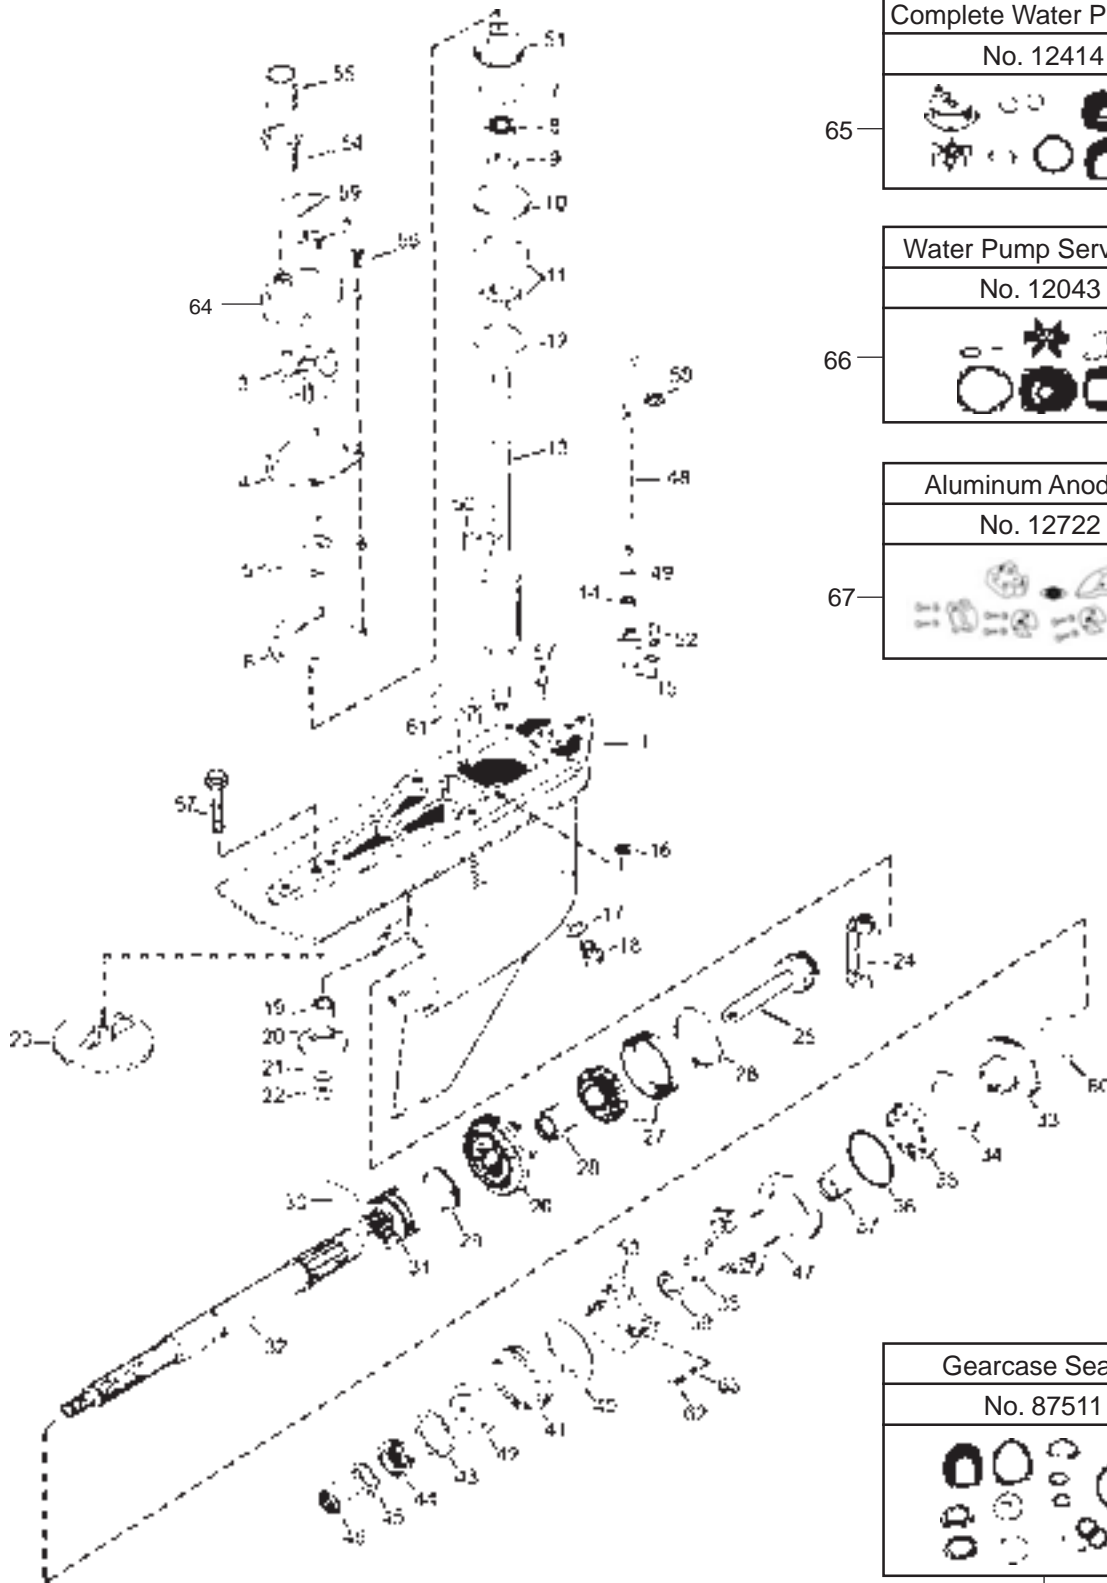

Section 3

Gearcase (Lower)

<i>Gearcase Breakdown - Alpha One Gen II .....</i>	<i>36-37</i>
<i>Gearcase Breakdown - MR & Alpha One .....</i>	<i>38-39</i>
<i>Gearcase Breakdown - MC-1 & R .....</i>	<i>40-41</i>
<i>Gearcase Breakdown - Bravo I & II .....</i>	<i>42-43</i>
<i>Gearcase Breakdown - Bravo III .....</i>	<i>44-45</i>
<i>Complete Gearcase Assembly .....</i>	<i>47</i>
<i>Gearhousings .....</i>	<i>47</i>
<i>Complete Gearcase Assembly Kit - Alpha One Gen II .....</i>	<i>48</i>
<i>Gearcase Rebuilding Kit - Alpha One Gen II .....</i>	<i>49</i>
<i>Gearcase Rebuilding Kit - MR / Alpha One .....</i>	<i>50</i>
<i>Gearcase Seal & Bearing Kits With Gears .....</i>	<i>51</i>
<i>Gearcase Seal & Bearing Kits Without Gears .....</i>	<i>52</i>
<i>Gearcase Seal Kits .....</i>	<i>53</i>
<i>Gearcase Shim Kits .....</i>	<i>54</i>
<i>Gearcase Shim Kit Application Chart .....</i>	<i>55</i>
<i>Gearcase O-Rings & Seal Applications .....</i>	<i>56</i>
<i>Gearcase Gear Sets - Alpha One Gen II .....</i>	<i>57</i>
<i>Gearcase Gear Sets - MC-1 / R / MR / Alpha One .....</i>	<i>58</i>
<i>Gearcase Gear Set, Clutch & Repair Kit Applications .....</i>	<i>59</i>
<i>Gearcase Bearings & Applications .....</i>	<i>60-62</i>
<i>Bearing Carrier Assembly & Applications .....</i>	<i>63</i>
<i>Prop Shafts, Drive Shaft, Shift Shafts & Applications .....</i>	<i>64</i>
<i>Gearcase Components .....</i>	<i>65-66</i>
<i>Prop Hardware & Prop Tools .....</i>	<i>67</i>

MerCruiser

GEARCASE BREAKDOWN - ALPHA ONE GEN II

Complete Water Pump Kit	
No. 12414	
65	

Water Pump Service Kit	
No. 12043	
66	

Aluminum Anode Kit	
No. 12722	
67	

Gearcase Seal Kit	
No. 87511	
68	

68