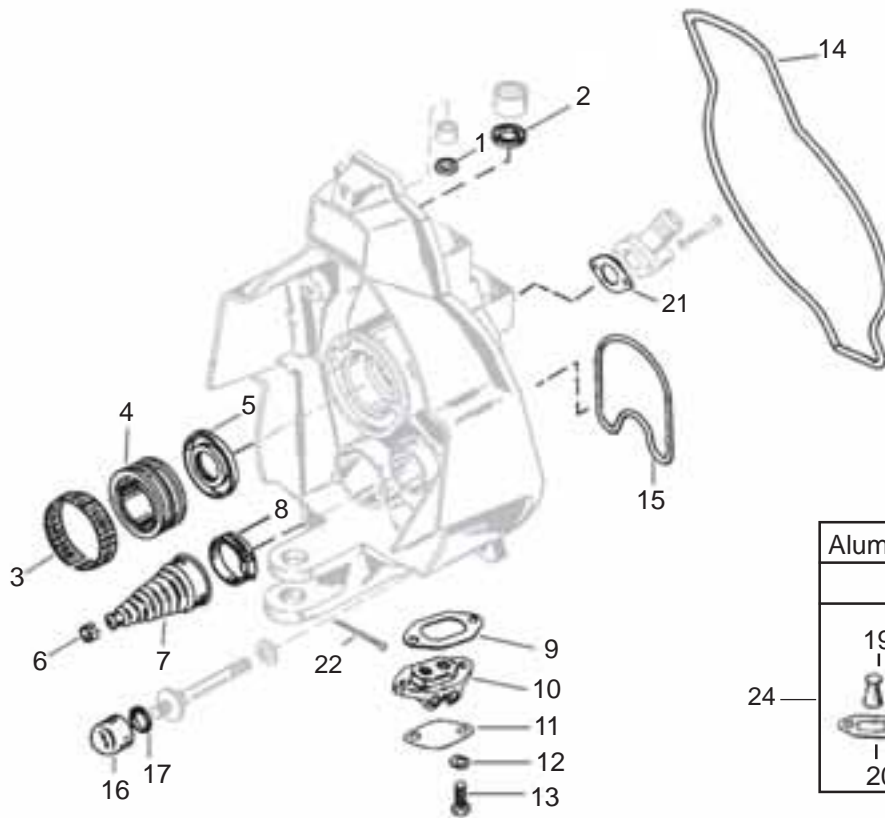

24

GLM No.	Ref No.	OEM No.	Description
85420	1	26-54925	Oil Seal
85440	2	26-32911	Oil Seal
21851	3	61075	Tolerance Ring
21905	4	30-879194A01	Gimbal Bearing
85910	5	26-88416	Oil Seal
21790	6	54-38863	Clamp
89080	7	74639A2	Bellow
21791	8	54-31766	Clamp
32500	9	27-98823-1	Gasket
21970	10	98825A4	Connector
32160	11	27-99506-1	Gasket
05009	12	13-78968	Lockwasher
22440	13	10-28636	Screw
86712	14	65533A1	Transom Seal (MC-1 / R / MR / Alpha One)
86711	14	43713	Transom Seal (Alpha One Gen II)
82460	15	326741	Seal
12700	16	55989Q9	Anode
30355	17	12-56085	Gasket
12713	18•	821631Q1	Anode
85656	19•	12077	Seal
32160	20•	27-99506-1	Gasket
33000	21	27-44108-1	Gasket
22147	22	18-54929	Cotter Pin
16005	23	22-88847A1	Plug Kit
12713	24	821631Q1	Aluminum Anode Kit

• Included in Kit No. 12713