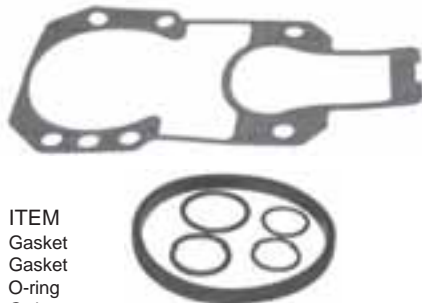

R / MR & Alpha One

MOUNTING KITS

No. 39622

OEM: 27-94996T2

Kit contains:

GLM	OEM	ITEM
31141	27-94996-2	Gasket
31160	27-35982	Gasket
81180 (2)	25-25439	O-ring
82150	25-35027	O-ring
82200	25-33504	O-ring

Alpha One Gen II (1991 & Up)
R / MR / Alpha One