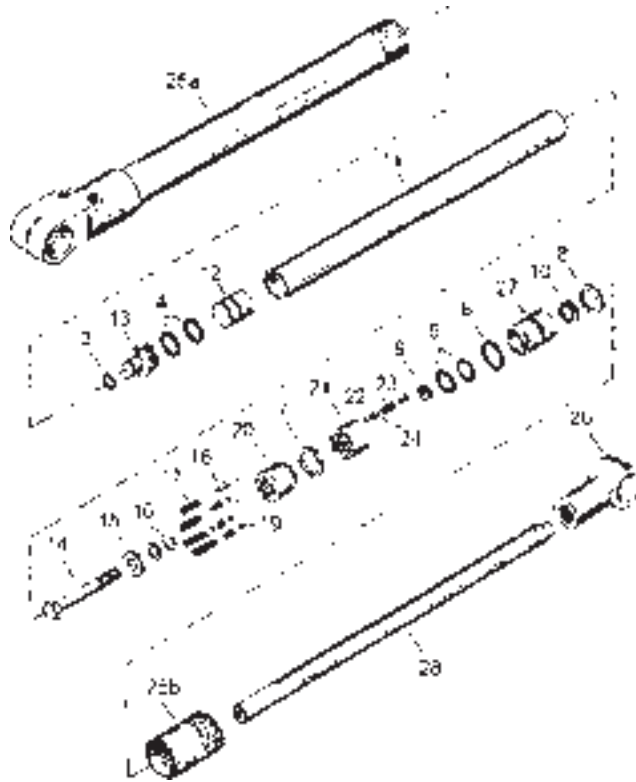

MerCruiser

POWER TRIM CYLINDER - MC-1 (1970-1980)

1

2

25

GLM No.	Ref No.	OEM No.	Description
87412	1	45522A3	Overhaul Kit
87410	2	25-60342A2	O-ring Kit
81109	3♦♦	-	O-ring
82109	4♦♦	-	O-ring
81169	5♦♦	-	O-ring
82129	6♦♦	-	O-ring
41170	7♦♦	-	Quad Ring
07400	8♦♦	-	Washer
21677	9♦♦	-	Sealing Washer
41172	10♦♦	-	Rod Scraper
87411	11♦♦	-	Inner Tube
02191	12	-	Floating Piston
02192	13	-	Tube Guide
22354	14•	-	Bolt
21668	15•	-	Plain Washer
02195	16•	-	Shim Washer
02196	17•	-	Springs
02197	18•	-	Guide
26384	19•	-	Steel Ball
02199	20•	-	Shock Piston (Impact)
02190	21•	-	Shock Piston (Return)
26384	22•	-	Steel Ball
26386	23•	-	Spring
02187	24•	-	Guide
21930	25	77442A1	Cylinder Housing Kit
-	25a.+	-	Cylinder Housing
-	25b.+	-	End Cap
21981	26	45522T	Pivot End
21940	27	45726	Bearing
21984	28	-	Rod
♦ Included in Kit No. 87412			
♦♦ Included in Kit No. 87410			
+ Included in Kit No. 21930			