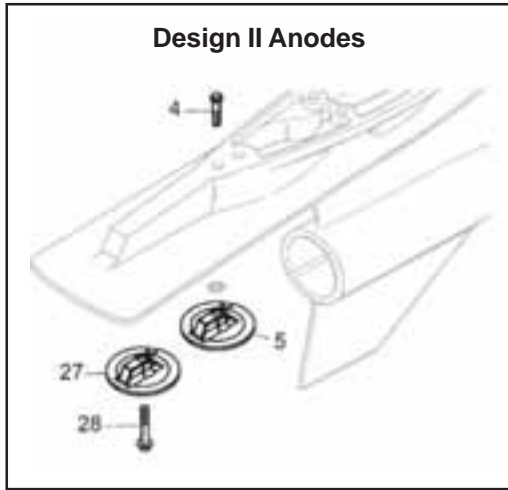

MerCruiser

GEARCASE BREAKDOWN - BRAVO III