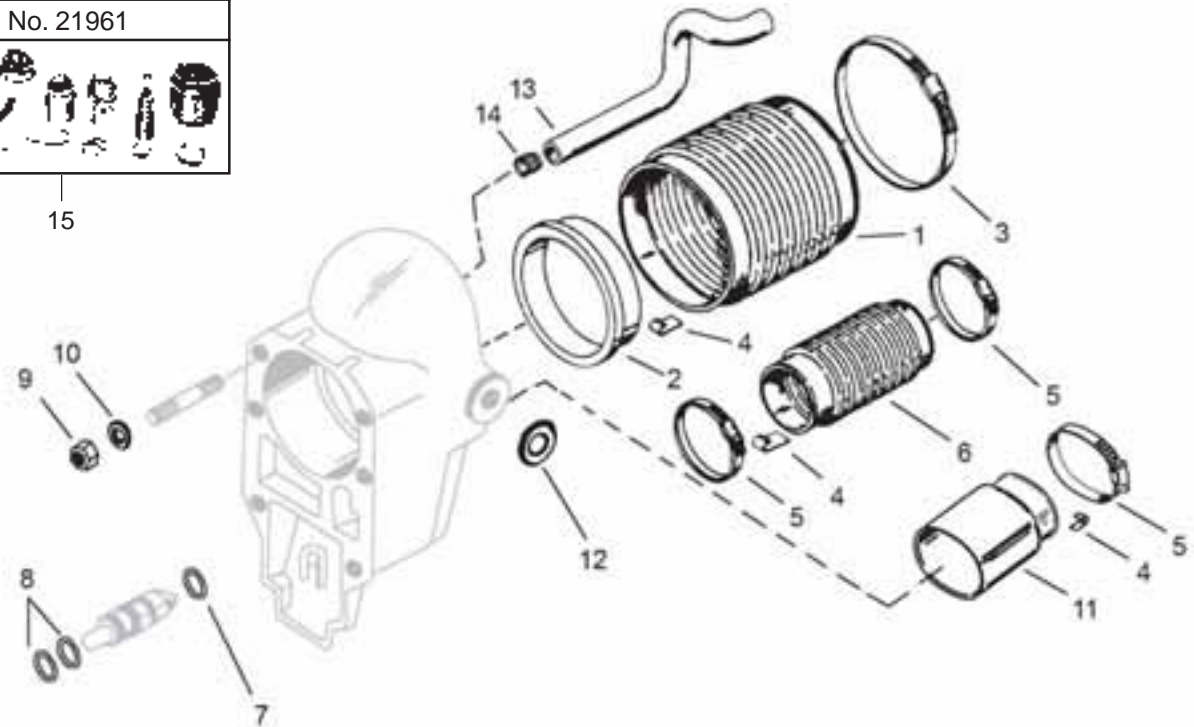

• Included in Kit No. 39590 + Included in Kit No. 39622

* Included in Kit No. 21950 ♦ Included in Kit No. 87561

- Included in Kit No. 21951

MerCruiser

BELL HOUSING - BRAVO

15

GLM No.	Ref. No.	OEM No.	Description
89140	1•	86840A3	U-Joint Bellow
89141	2	862209	Sleeve
01100	3	54-815504372	Hose Clamp
89440	4	54-86049	Clip
01070	5	54-815504348	Hose Clamp
89100	6•	18654A1	Exhaust Bellow
80180	7	25-62705	O-ring
80120	8	25-48171	O-ring
21170	9	11-859116	Locknut
21666	10	12-35935	Washer
89150	11•	78458A1	Exhaust Tube
19324	12	12-806241	Washer
47130	13•	32-43437	Water Hose
47133	14•	41674	Insert & Driver
21961	15	30-803100T1	Transom Service Kit (with Exhaust Tube & Bellows)
• Included in Kit No. 21961			