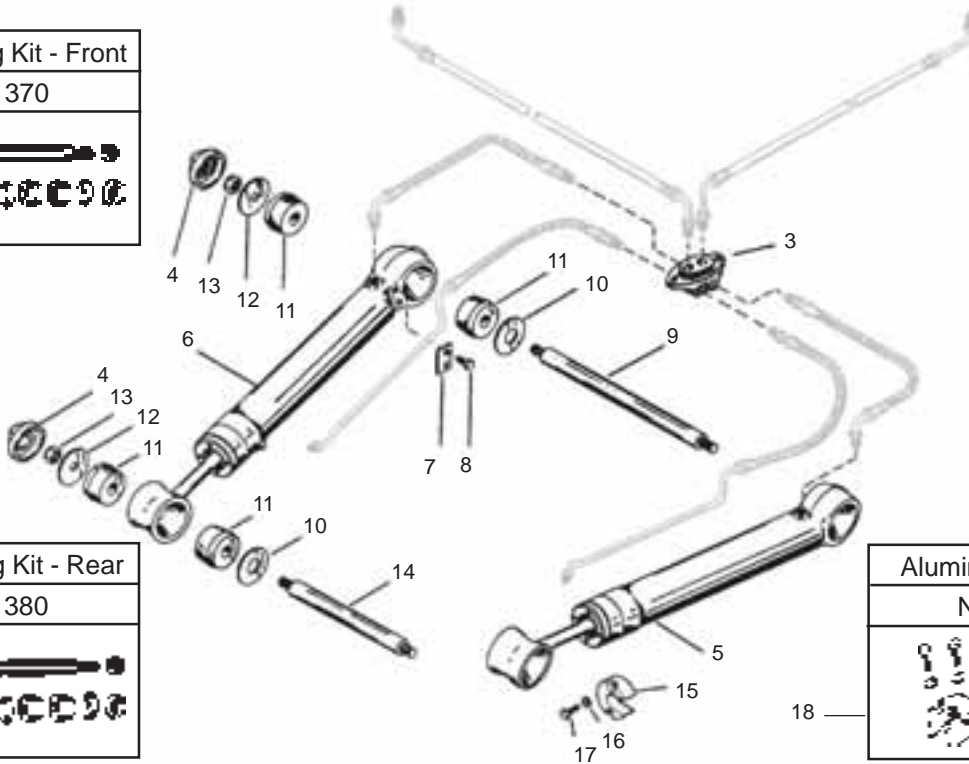

MerCruiser

TRIM CYLINDERS & HYDRAULIC HOSES - R / MR / ALPHA ONE (1983-1990)

T.R. Bushing Kit - Front
No. 21370

1

T.R. Bushing Kit - Rear
No. 21380

2

Aluminum Anode Kit
No. 12672

18

GLM No.	Ref No.	OEM No.	Description
21370	1	17-14873A1	Trim Ram Bushing Kit (Front)
21380	2	17-14872A1	Trim Ram Bushing Kit (Rear)
21970	3	98825A4	Trim Connector Kit
26480	4♦	19-14842	Cap
26400	5	98704A3	Trim Cylinder (Starboard)
26410	6	98703A3	Trim Cylinder (Port)
26500	5	14034A3	Trim Cylinder (Starboard)
26510	6	14035A3	Trim Cylinder (Port)
26390	7	85060	Plate
22306	8	10-85486	Screw
21410	9•	N/A	Front Anchor Pin
21660	10♦♦	12-85058	Washer
26330	11♦♦	23-99291	Bushing
21670	12♦♦	12-44163	Washer
21170	13♦♦	11-859116	Lock Nut
21400	14♦	N/A	Rear Anchor Pin
12703	15+	806189A1	Anode Assembly
21491	16+	13-69432	Washer
12832	17+	10-806290	Screw
12672	18	N/A	Aluminum Anode Kit
♦ Included in Kit No. 21370			
♦♦ Included in Kit No. 21380			
+ Included in Kit No.12672