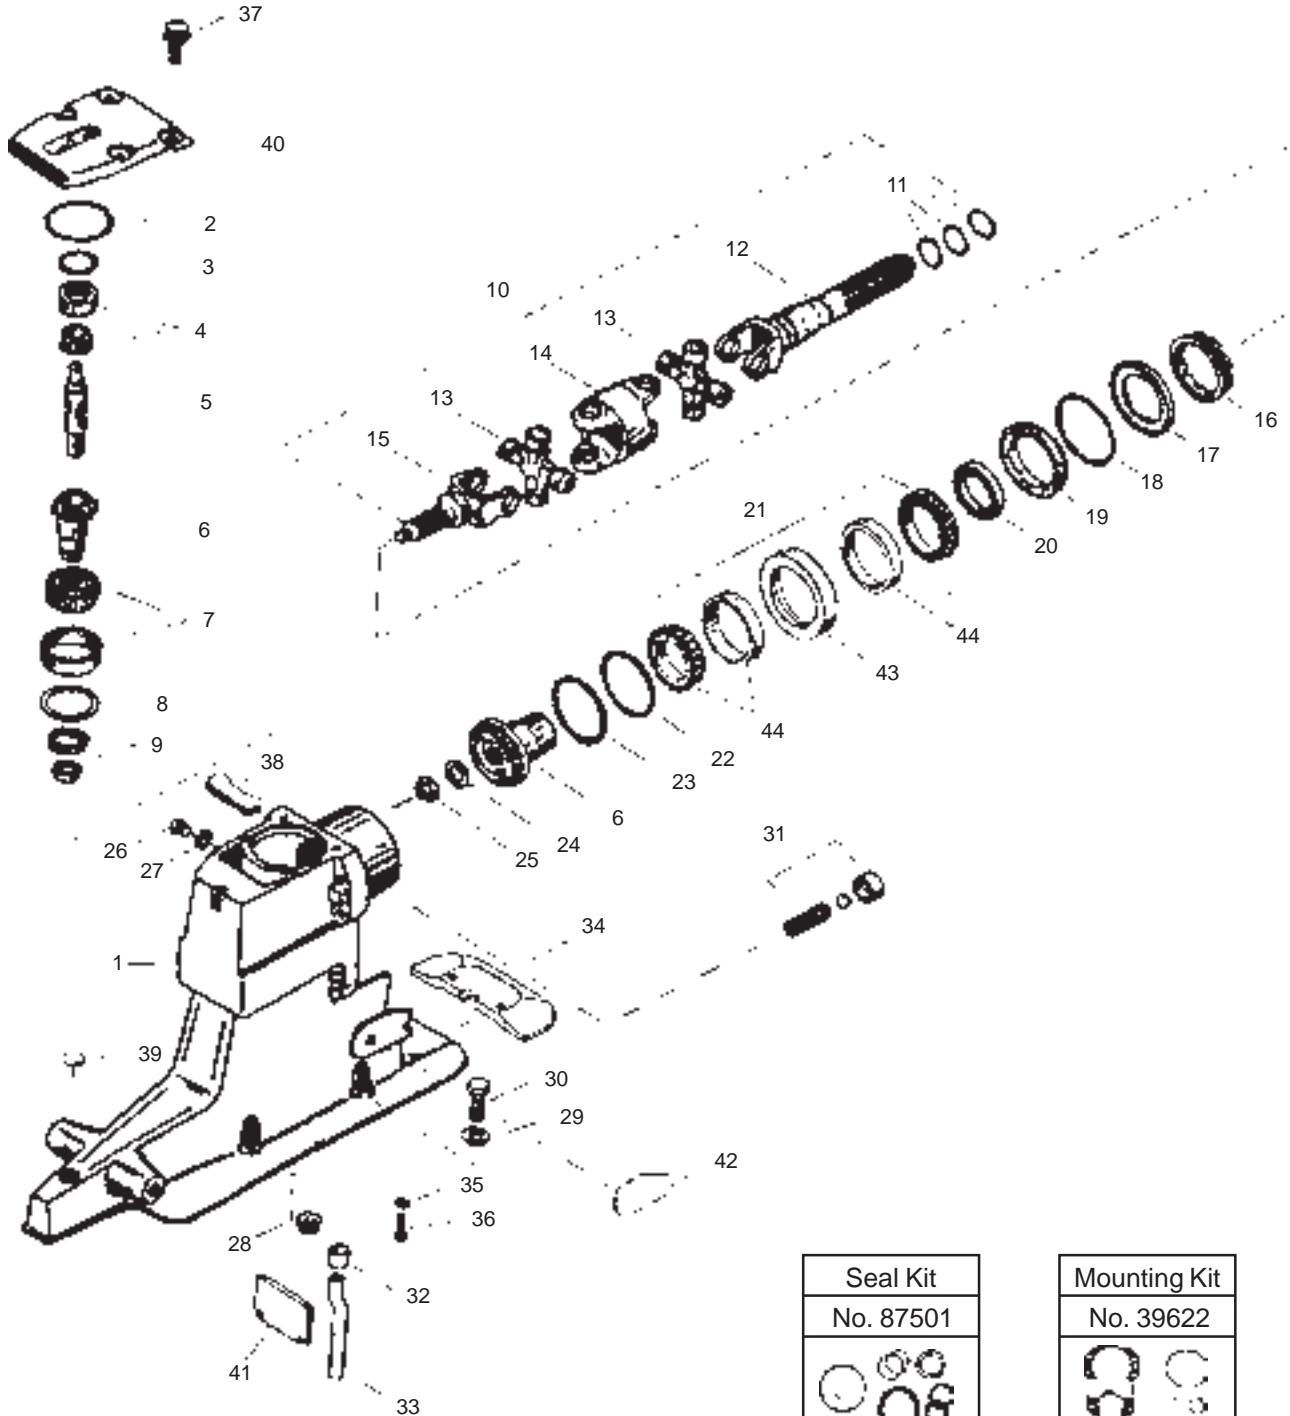

MerCruiser

DRIVE SHAFT HOUSING BREAKDOWN - ALPHA ONE GEN II

Serial No. OL100040 & Up
(1998 & Up)

45

46

MerCruiser

DRIVE SHAFT HOUSING BREAKDOWN - ALPHA ONE GEN II

GLM No.	Ref No.	OEM No.	Description
29020	1	1547-861063A4	Driveshaft Housing Assembly
80420	2◆	25-32546	O-Ring
23261	3	15-32563A1	Shim (For No. 21511 Bearing)
21511	4	31-32575A1	Bearing Assembly (O.D. 1-25/32)
11131	5	45-55796	Drive Shaft
11214	6	43-853641A2	Gear Set (1.47 Ratio) (20-22)
11222	6	43-853640A2	Gear Set (2.00/1.62 Ratio) (24-24)
11233	6	43-853643A2	Gear Set (1.81 Ratio) (17-19)
11244	6	43-853642A2	Gear Set (2.40/1.94 Ratio) (20-24)
21540	7	31-35990A1	Roller Bearing (1.62, 1.81, 1.94, 2.00, 2.40 Ratio)
21560	7	31-32573A1	Roller Bearing (1.47 Ratio)
23270	8	15-36178A1	Shim
85011	9◆	26-66302	Oil Seal
28070	10	814819A7	U-Joint Assembly
81180	11◆+	25-25439	O-Ring
82150	11◆+	25-35027	O-Ring
28315	12	814819A3	Yoke Assembly
28030	13	75832T1	U-Joint
28100	14	39383-1	Socket
28312	15	853635	Yoke
28350	16	816811-2	Retainer
28390	17	35983	Ring
82380	18◆	25-70937	O-Ring
28370	19	66081A2	Carrier Assembly
85030	20◆	26-823894	Oil Seal
21522	21	31-30894A5	Bearing Kit
23280	22	15-35980A1	Shim
28380	23	15-71013	Spacer
28330	24	12-45810	Washer
28360	25	11-22339	Nut
22420	26	10-79953Q2	Screw Kit
31170	27◆	12-19183-2	Washer
28410	28	11-817618	Locknut
28420	29	12-45176	Washer
28430	30	10-816601	Bolt
12930	31◆	24-17997A1	Sprint Kit
12831	32◆	26-88397	Grommet
12829	33	32-8602200	Guide Tube
12711	34	821629Q1	Anode
05009	35	13-78968	Lockwasher
22440	36	10-28668	Screw
28300	37	10-98794	Screw
12965	38	861738	Plug
12966	39	19-33297	Plug
28402	40	828692A1	Cover Assembly
10991	41	815932	Filler Wall
12663	42	814386	Wear Pad - Port
12664	42	814387	Wear Pad - Starboard
28381	43	23-853649	Spacer
21820	44	31-30894A1	Bearing
87501	45	26-88397A1	Gearcase Seal Kit
39622	46	27-94996T2	Mounting Kit
◆ Included in Kit No. 87501			
+ Included in Kit No. 39622			