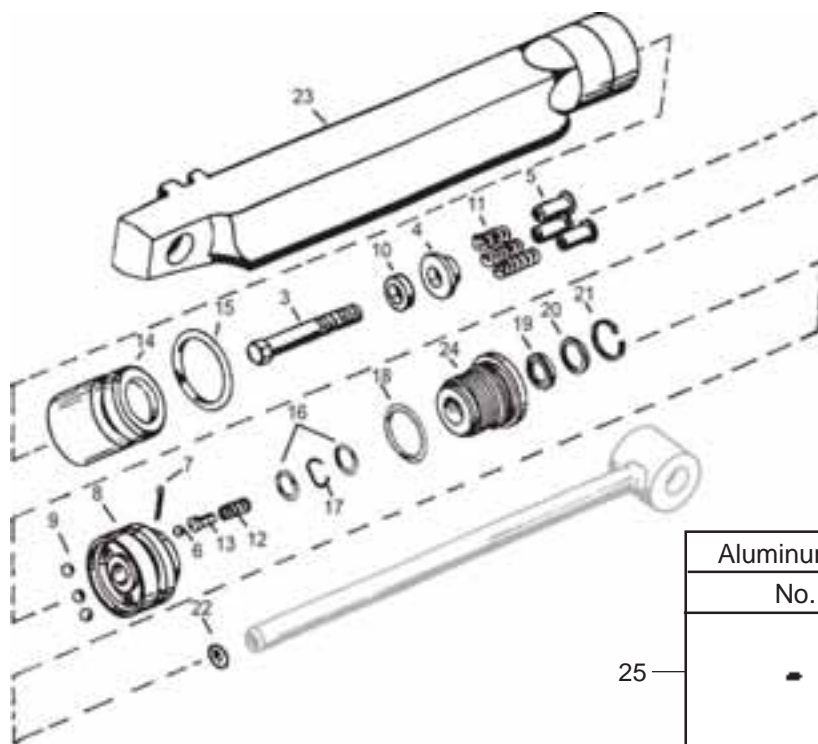

MerCruiser

POWER TRIM CYLINDER - ALPHA ONE GEN II

1

2

25

GLM No.	Ref No.	OEM No.	Description
26580	1	87399A3	Overhaul Kit
87400	2	25-87400A2	Seal Kit
-	3♦	N.S.S.	Screw
-	4♦	N.S.S.	Spring Seat
-	5♦	N.S.S.	Valve Seat
-	6♦	N.S.S.	Steel Ball
-	7♦	N.S.S.	Spring Pin
-	8♦	N.S.S.	Shock Piston
-	9♦	N.S.S.	Steel Ball
-	10♦	N.S.S.	Spacer
-	11♦	N.S.S.	Compression Spring
-	12♦	N.S.S.	Spring
-	13♦	N.S.S.	Eyelet
-	14♦	N.S.S.	Floating Piston
-	15♦	N.S.S.	O-ring
-	16♦	N.S.S.	O-ring
-	17♦	N.S.S.	Continuity Ring
-	18♦	N.S.S.	O-ring
-	19♦	N.S.S.	Rod Scraper
-	20♦	N.S.S.	Washer
-	21♦	N.S.S.	Retainer Ring
-	22♦	N.S.S.	O-ring
26521	23	815954T	Cylinder Shell (Starboard)
26531	23	815935T	Cylinder Shell (Port)
11610	24	806191T	End Cap (1.89 O.D.)
12703	25	806189Q1	Aluminum Anode Kit
♦ Included in Kit No. 26580			
♦ Included in Kit No. 87400			