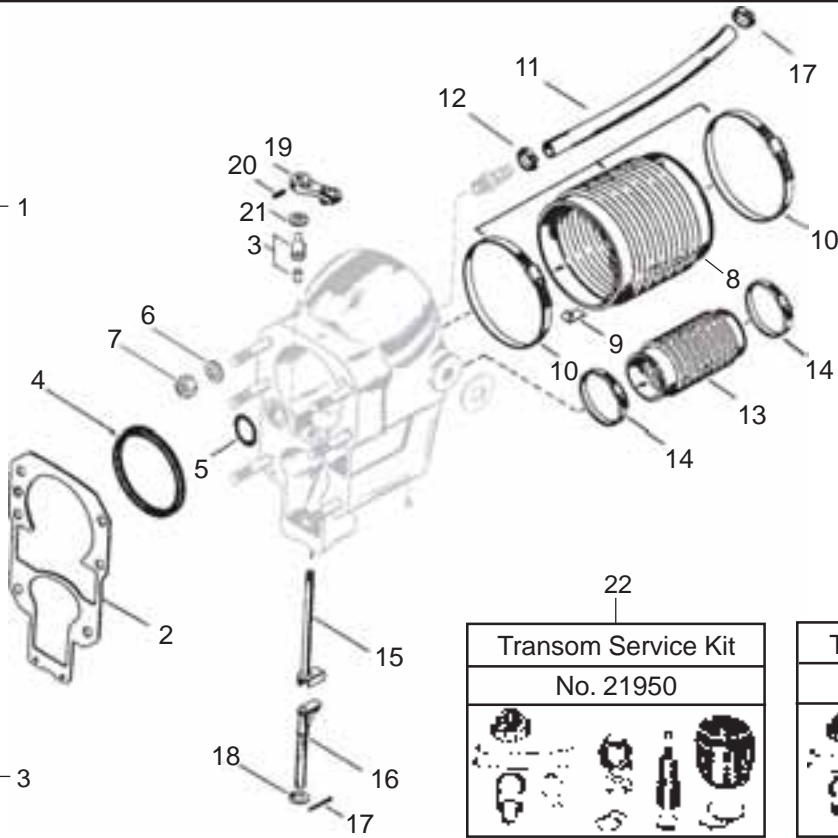

MerCruiser

BELL HOUSING - MC-1 / R / MR / ALPHA ONE

GLM No.	Ref No.	OEM No.	Description
39590	1	27-64818T4	Bell Housing Gasket Kit (MC-1)
39622	1*	27-94996T2	Bell Housing Gasket Kit (R, MR, Alpha One)
31130	2•	27-94996A1	Gasket (MC-1)
31141	2+	27-94996-2	Gasket (R, MR, Alpha One)
87561	3	23-805041A2	Shift Shaft Bushing Kit
31160	4•+	27-35982	Gasket, Rubber
82200	5•+	25-33504	O-ring
21666	6	12-35935	Washer
21170	7	11-13439-1	Nut
89050	8*-	60932A4	Bellows Assembly
89440	9	54-86049	Grounding Clip
01100	10	54-815504372	Clamp
47120	11*-	32-32461	Water Hose 5/8" I.D.
47110	11*-	32-41725-33	Water Hose 3/4" I.D.
01073	12	54-43510	Clamp
89100	13*	18654A1	Bellows
89150	13-	78458A1	Exhaust Tube (454 / Magnum / JackShaft Models)
01070	14	54-815504348	Clamp
21420	15	45589A3	Shaft Assembly
21421	16	62104	Shift Shaft
22100	17	18-32665	Cotter Pin
21422	18	12-32666	Washer
21140	19	45518A2	Lever Assembly
21750	20	10-45590	Screw
30040	21•	12-39116	Washer
21950	22	30-803097T1	Transom Service Kit with Exhaust Bellows
21951	23	30-803098T1	Transom Service Kit with Exhaust Tube

• Included in Kit No. 39590   + Included in Kit No. 39622

* Included in Kit No. 21950   ♦ Included in Kit No. 87561

- Included in Kit No. 21951