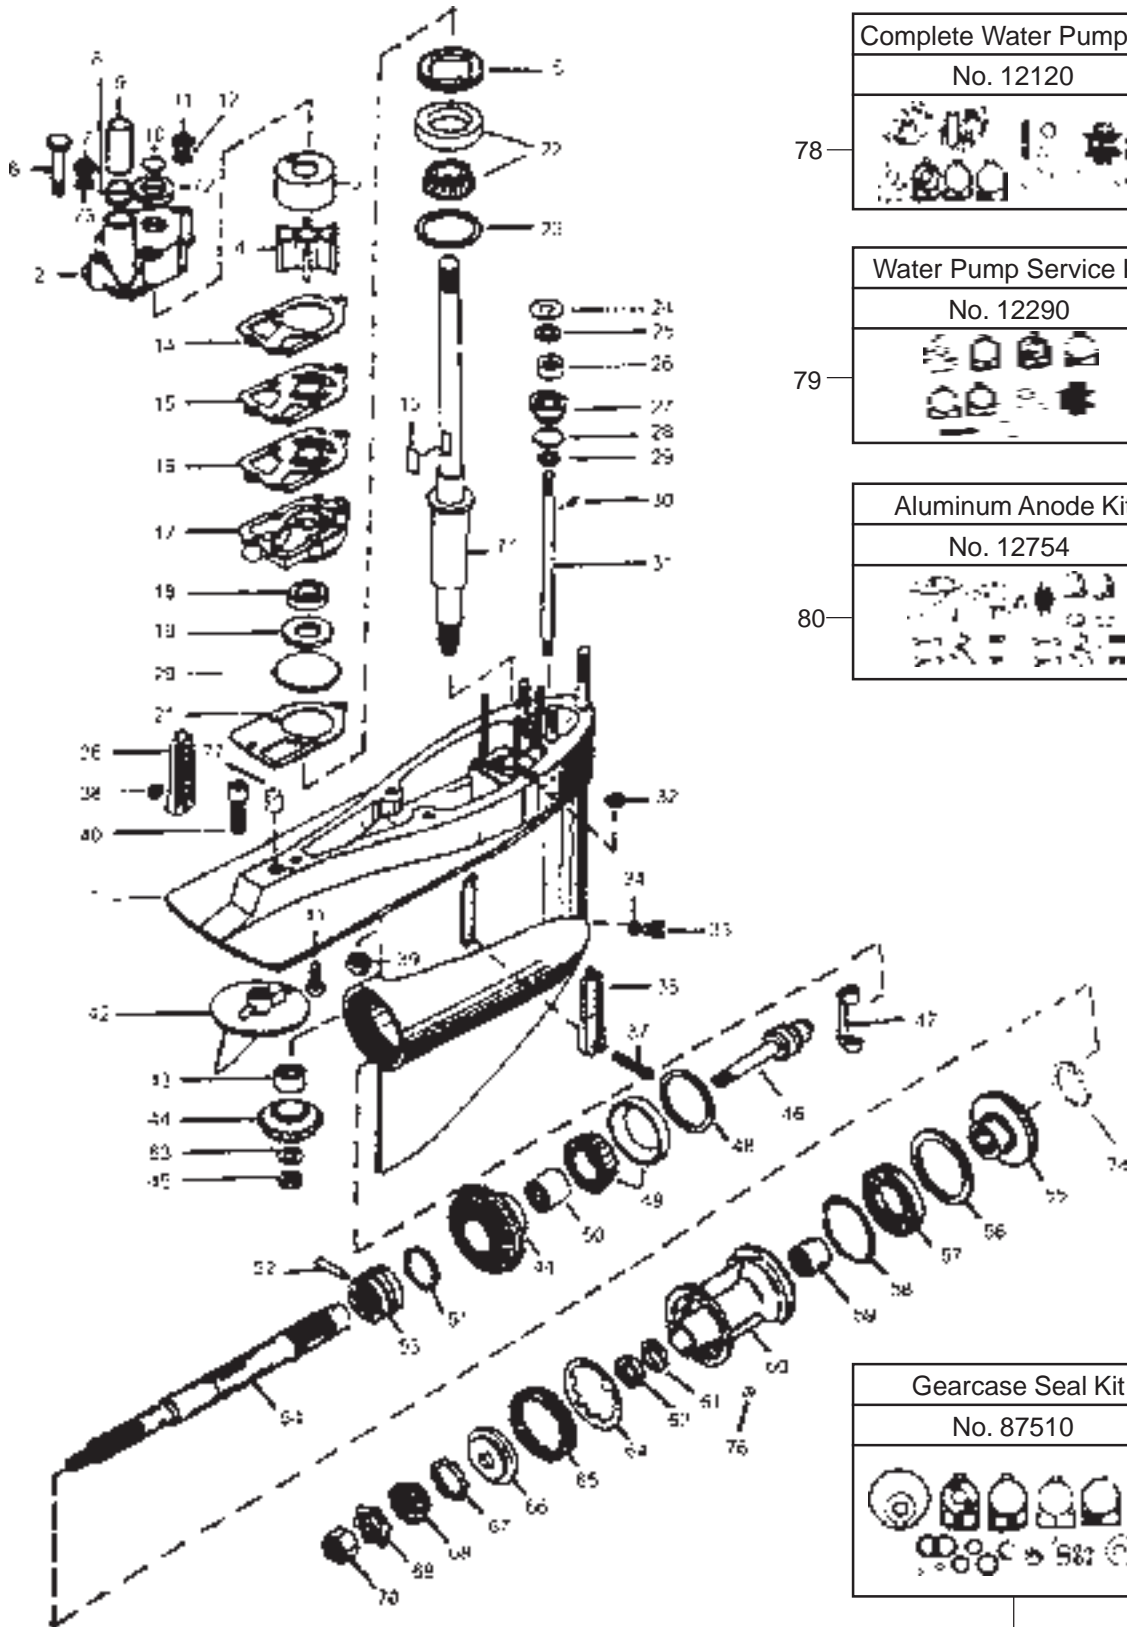

MerCruiser

GEARCASE BREAKDOWN - MR & ALPHA ONE

81

MerCruiser

GEARCASE BREAKDOWN - MR & ALPHA ONE

GLM No.	Ref No.	OEM No.	Description	GLM No.	Ref No.	OEM No.	Description
18000	1	1623-8951A37	Gear Housing Assembly	11040	47	76865	Shift Crank
12410	2•	46-96148T1	Water Pump Hsg	23220	48	15-47397A1	Shim
12810	3	48752T	Cup	21590	49	31-35928T1	Bearing (I.D. 1.875)
89840	4•-	47-89984T4	Impeller	21591	49	31-828437A2	Bearing (I.D. 1.750)
23200	5	824519-1	Retainer	11420	50	31-30895T	Bearing
12833	6	10-96411	Screw	11050	51	24-30893	Spring
21180	7	11-35888	Nut	21131	52	17-8M0020941	Cross Pin
12830	8◆-	26-38970	Seal	11060	53	52-853594T	Clutch
12820	9•-	23-29804T	Tube Guide	11150	54	44-824110	Prop Shaft
81160	10◆•-	25-30613	O-Ring	11013	55	43-828073A1	Reverse Gear
21190	11	11-826709111	Nut	23140	56	68100-1	Thrust Ring
21720	12	12-36001	Washer	21620	57	30-88957T	Ball Bearing
11070	13	28-56654	Key	83445	58◆	25-896524	O-Ring
31020	14◆•-	27-858524	Gasket	11410	59	31-30956T	Roller Bearing
12510	15•-	32435-1	Wear Plate	11405	60	818763A10	Bearing Carrier
31010	16◆•-	27-85608-1	Gasket	85130	61◆	26-14077	Oil Seal (inside)
12320	17•	46-44292A3	Water Pump Base	85700	62◆	26-12224	Oil Seal (outside)
85040	18◆	26-16977	Oil Seal	32800	63	12-92721	Washer
85070	19◆	26-89238	Oil Seal	11381	64	14-18323	Keyed Washer
81390	20◆-	25-90011	O-Ring (2.188 I.D.)	21120	65	8M2011027	Cover Nut
82270	20◆•-	25-38099	O-Ring (2.125 I.D.)	21301	66	12-825467Q01	Thrust Hub
31050	21◆•-	27-42631-1	Gasket	21760	67	13-42351-1	Lockwasher
21580	22	31-36387A1	Roller Bearing	21360	68	12-31211Q03	Tab Washer Receiver
23210	23	15-42637A1	Shim	21200	69	14-816629Q	Tab Washer
21800	24	12-29395	Washer	21230	70	11-52707Q1	Lock Nut
30010	25◆	12-31266	Gasket	11120	71	45-42634	Drive Shaft
85581	26	26-816464-1	Oil Seal	21330	72◆•-	25-30271	Slinger
21010	27◆	23-30617A2	Bushing Assembly	21490	73	12-29245	Washer
81180	28	25-25439	O-Ring	11012	74	23-824108	Thrust Spacer
32790	29	12-27880	Washer	12702	75	806105Q1	Anode (not shown)
21132	30	18-20233	Clip	11080	76	28-30281	Key
21030	31	77481-1	Shift Shaft	21413	77	17-35973	Dowel Pin
85140	32◆•-	26-45577-1	Seal	12120	78	-	Complete Water Pump Kit
21731	33	22-8M0058389	Screw	12290	79	47-89984T5	Water Pump Service Kit
31170	34◆•-	12-19183-3	Washer	12754	80	888756Q04	Aluminum Anode Kit
21870	35	93423-1	Insert (Starboard)	87510	81	26-33144A2	Gearcase Seal Kit
21880	36	93424-1	Insert (Port)				
12822	37	10-76156	Screw				
21161	38	11-859124	Nut				
21170	39	11-859116	Nut				
21740	40	10-32470	Screw				
22430	41	10-30206	Screw				
12670	42+	31640Q4	Trim Tab				
21610	43	31-42647A1	Roller Bearing				
11091	44	-	Foward Gear Set				
11190	45	11-35921	Nut				
11030	46	818349T1	Shift Spool				
◆ Included in Kit No. 87510							
+ Included in Kit No. 12754							
• Included in Kit No. 12120							
- Included in Kit No. 12290