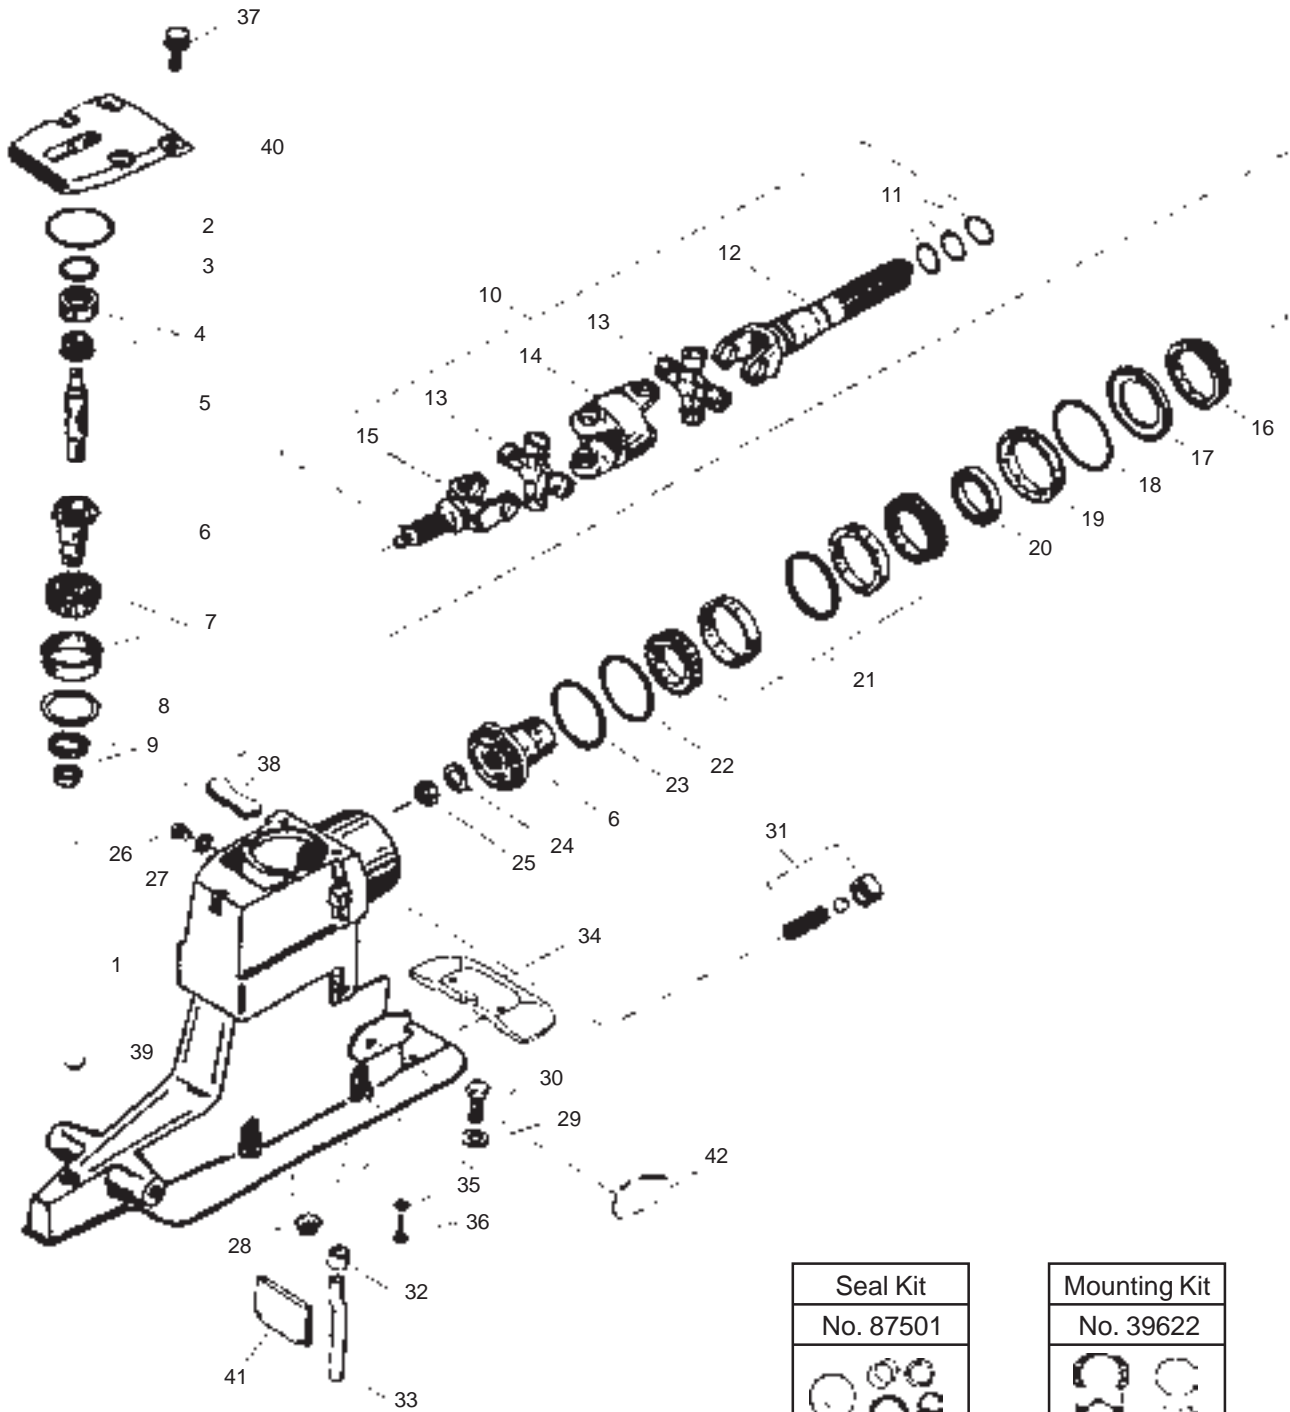

MerCruiser

DRIVE SHAFT HOUSING BREAKDOWN - ALPHA ONE GEN II

Serial No. OD469859-0K999999
(1991-1997)

43

44

MerCruiser

DRIVE SHAFT HOUSING BREAKDOWN - ALPHA ONE GEN II

GLM No.	Ref No.	OEM No.	Description
29000	1	1547-815930A7	Driveshaft Housing Assembly
80420	2◆	25-32546	O-Ring
23260	3	15-45691A1	Shim (For No. 21510 Bearing)
23261	3	15-32563A1	Shim (For No. 21511 Bearing)
21510	4	31-61100A1	Bearing Assembly (O.D. 1-15/16) (1991-95)
21511	4	31-32575A1	Bearing Assembly (O.D. 1-25/32) (1996-THRU)
11131	5	45-55796-1	Drive Shaft
11210	6	43-18411A2	Gear Set (1.50/1.47 Ratio)(20-22)
11220	6	43-45814A5	Gear Set (1.65/1.62 Ratio)(24-24)
11230	6	43-75325A3	Gear Set (1.84/1.81 Ratio)(17-19)
11240	6	43-55778A3	Gear Set (2.40/1.98/1.94 Ratio)(20-24)
21540	7	31-359900A1	Roller Bearing (1.62, 1.81, 1.94, 2.40 Ratio)
21560	7	31-32573A1	Roller Bearing (1.47 Ratio)
23270	8	15-36178A1	Shim
85011	9◆	26-66302	Oil Seal
28050	10	814819A2	U-Joint Assembly (1991-97)
28070	10	25-25439	U-Joint Assembly (1998 & Up)
81180	11◆+	25-35027	O-Ring
82150	11◆+	814819A3	O-Ring
28315	12	75832T1	Yoke Assembly
28030	13	805536A2	U-Joint
28100	14	39383-1	Socket
28310	15	46020-1	Yoke (1991-97)
28350	16	81611-2	Retainer
28390	17	35983	Ring
82380	18◆	25-70937	O-Ring
28370	19	66081A2	Carrier Assembly
85030	20◆	26-826894	Oil Seal
21520	21	31-35988A12	Roller Bearing Kit
23280	22	15-35980A1	Shim
28380	23	15-71013	Spacer
28330	24	12-45810	Washer
28360	25	11-22339	Nut
22420	26	10-79953Q2	Screw Kit
31170	27◆	12-19183-2	Washer
28410	28	11-817618	Locknut
28420	29	12-45176	Washer
28430	30	10-816601	Bolt
12930	31◆	24-17997A1	Spring Kit
12831	32◆	26-88397	Grommet
12829	33	32-860220	Guide Tube
12711	34	821629Q1	Anode
05009	35	13-78968	Lockwasher
22440	36	10-28668	Screw
28300	37	10-98794	Screw
12965	38	861738	Plug
12966	39	19-32297	Plug
28402	40	828692Q1	Cover Assembly
10991	41	815932	Filler Wall
12663	42	814386	Wear Pad - Port
12664	42	814387	Wear Pad - Starboard
87501	43	26-88397A1	Gearcase Seal Kit
39622	44	27-94996T2	Mounting Kit
◆ Included in Kit No. 87501			
+ Included in Kit No. 39622