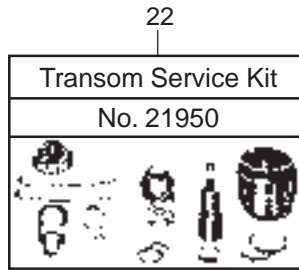

MerCruiser

BELL HOUSING - MC-1 / R / MR / ALPHA ONE

GLM No.	Ref No.	OEM No.	Description
39590	1	27-64818T4	Bell Housing Gasket Kit (MC-1)
39622	1*	27-94996T2	Bell Housing Gasket Kit (R, MR, Alpha One)
31130	2•	27-94996A1	Gasket (MC-1)
31141	2+	27-94996-2	Gasket (R, MR, Alpha One)
87561	3	23-805041A2	Shift Shaft Bushing Kit
31160	4•+	27-35982	Gasket, Rubber
82200	5•+	25-33504	O-ring
21666	6	12-35935	Washer
21170	7	11-13439-1	Nut
89050	8*-	60932A4	Bellows Assembly
89440	9	54-86049	Grounding Clip
01100	10	54-815504372	Clamp
47120	11*-	32-32461	Water Hose 5/8" I.D.
47110	11*-	32-41725-33	Water Hose 3/4" I.D.
01073	12	54-43510	Clamp
89100	13*	18654A1	Bellows
89150	13-	78458A1	Exhaust Tube (454 / Magnum / JackShaft Models)
01070	14	54-815504348	Clamp
21420	15	45589A3	Shaft Assembly
21421	16	62104	Shift Shaft
22100	17	18-32665	Cotter Pin
21422	18	12-32666	Washer
21140	19	45518A2	Lever Assembly
21750	20	10-45590	Screw
30040	21•	12-39116	Washer
21950	22	30-803097T1	Transom Service Kit with Exhaust Bellows
21951	23	30-803098T1	Transom Service Kit with Exhaust Tube

• Included in Kit No. 39590   + Included in Kit No. 39622

* Included in Kit No. 21950   ♦ Included in Kit No. 87561

- Included in Kit No. 21951