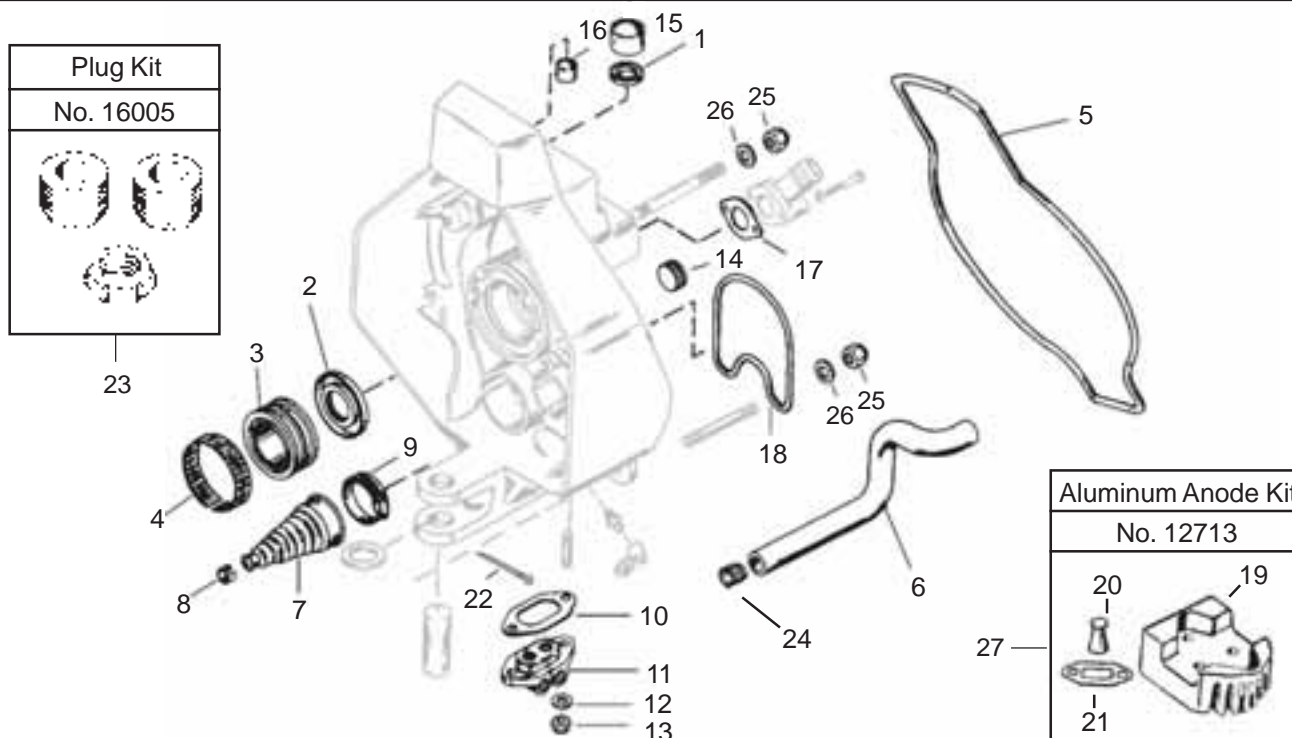

• Included in Kit No. 12713

MerCruiser

GIMBAL HOUSING - BRAVO

GLM No.	Ref No.	OEM No.	Description
85390	1	26-41607-1	Oil Seal
85910	2	26-88416	Oil Seal
21905	3	30-879194A01	Gimbal Bearing
21851	4	61075	Tolerance Ring
86711	5	43713	Transom Seal
47130	6	32-43437	Water Hose
89080	7	74639A2	Shift Cable Bellow
21790	8	54-38863	Clamp
21791	9	54-815504320	Clamp
32500	10	27-98823-1	Gasket
21970	11	98825A4	Connector
05009	12	13-78968	Lockwasher
21180	13	11-826711-9	Locknut
21896	14	22-42861-1	Plug
21694	15	23-98357-1	Bushing - Lower
21692	16	23-98356	Bushing - Upper
33000	17	27-44108-1	Gasket
86217	18	41802	Seal
12713	19•	821631Q1	Anode
85656	20•	12077	Seal
32160	21•	27-99506-1	Gasket
22147	22	18-54929	Cotter Pin
16005	23	22-88847A1	Plug Kit
47133	24	41674	Insert & Driver
21170	25	11-859116	Locknut
28420	26	12-45176	Washer
12713	27	821631Q1	Aluminum Anode Kit
• Included in Kit No. 12713			