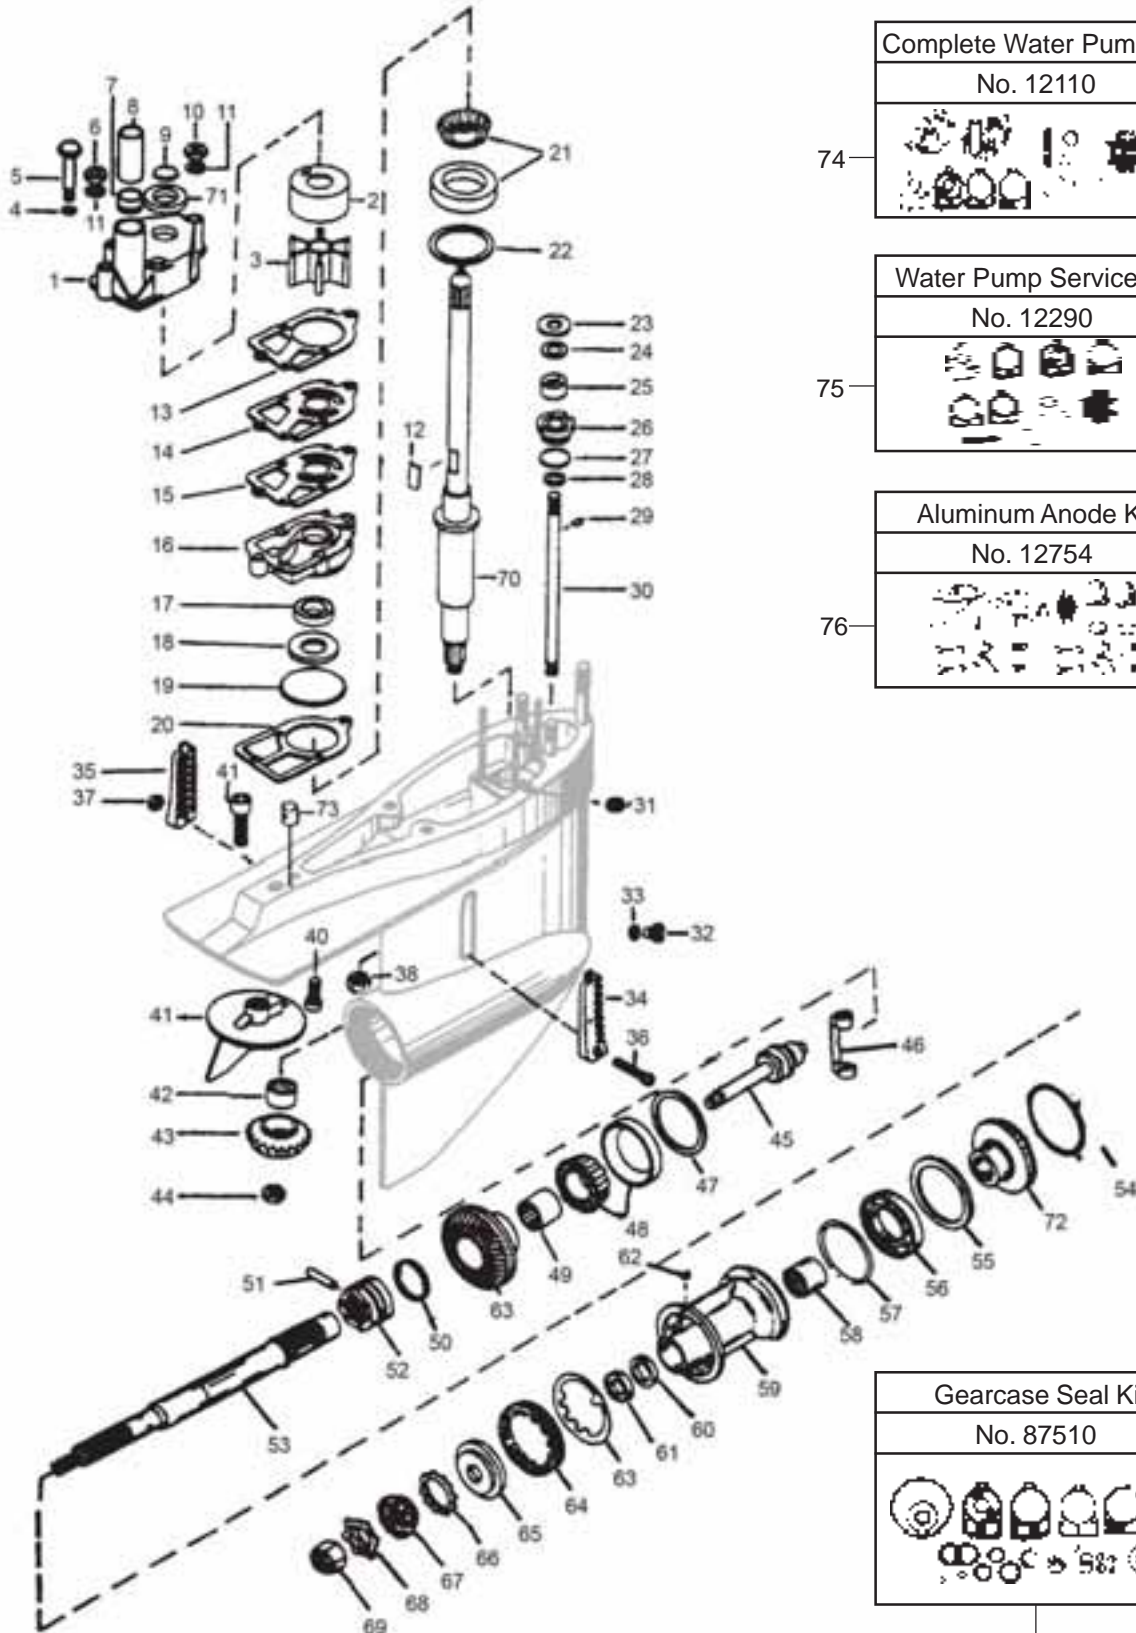

MerCruiser

GEARCASE BREAKDOWN - MC-1 & R

77

MerCruiser

GEARCASE BREAKDOWN - MC-1 & R

GLM No.	Ref No.	OEM No.	Description	GLM No.	Ref No.	OEM No.	Description
12410	1•	46-96148T1	Water Pump Hsg	21590	48	31-35928T1	Roller Bearing
12810	2	48752	Cup	11420	49	31-30895T	Roller Bearing
89840	3•-	47-89984-2	Impeller	11050	50	24-30893	Spring
21720	4	12-36001	Washer	21131	51	17-8M0020941	Cross Pin
12821	5	10-30720	Screw	11060	52	52-853594T	Clutch
21180	6	11-35888	Nut	11155	53	44-850308	Prop Shaft
12830	7♦-	26-38970	Seal	23290	54	15-97166	Shim
12820	8•-	23-29804T	Tube Guide	23141	55	35915	Thrust Ring
81160	9♦•-	25-30613	O-Ring	21620	56	30-88957T	Ball Bearing
21190	10	11-826709111	Nut	83445	57♦	25-896524	O-Ring
21490	11	12-29245	Washer	11410	58	31-30956	Roller Bearing
11070	12	28-56654	Key	11405	59	818763A10	Bearing Carrier
31020	13♦•-	27-858524	Gasket	85130	60♦	26-14077	Oil Seal (inside)
12510	14•-	32435-1	Wear Plate	85700	61♦	26-12224	Oil Seal (outside)
31010	15♦•-	27-85608-1	Gasket	11080	62	28-30281	Key
12310	16•	46-57234A1	Water Pump Base	11380	63	14-79447	Keyed Washer
85040	17♦	26-16977	Oil Seal	21120	64	8M2011027	Cover Nut
85070	18♦	26-89238	Oil Seal	21301	65	12-835467Q01	Thrust Hub
82260	19♦-	25-33145	O-Ring	21760	66	13-42351-1	Lockwasher
31040	20♦•-	27-856704	Gasket	21360	67	12-31211Q03	Washer
21570	21	31-53079A1	Roller Bearing	21200	68	14-816629Q	Tab Washer
23300	22	15-57007A1	Shim	21230	69	11-52707Q1	Lock Nut
21800	23	12-29395	Washer	11110	70	45-41939F1	Drive Shaft
30010	24♦	12-31266	Washer	21330	71♦•-	25-30271	Slinger
85581	25	26-816464-1	Oil Seal	11020	72	43-92320T	Reverse Gear
21010	26♦	23-30617A2	Bushing Ass'y	21413	73	17-35973	Dowel Pin
81180	27	25-25439	O-Ring	12110	74	-	Complete Water Pump Kit
32790	28	12-27880	Washer	12290	75	47-89984T5	Water Pump Service Kit
21132	29	18-20233	Clip	12754	76	888756Q04	Aluminum Anode Kit
21030	30	77481-1	Shift Shaft	87510	77	26-33144A2	Gearcase Seal Kit
85140	31♦•-	26-45577-1	Seal				
21731	32	22-8M0058389	Screw				
31170	33♦•-	12-19183-2	Washer				
21870	34	93423-1	Insert (Starboard)				
21880	35	93424-1	Insert (Port)				
12822	36	10-76156	Screw				
21161	37	11-45812	Nut				
21170	38	11-859116	Nut				
21740	39	10-32470	Screw				
22430	40	10-30206	Screw				
12670	41+	31640Q4	Trim Tab				
21600	42	31-92366A1	Roller Bearing				
11100	43	43-96084A7	Gear Set				
11190	44	11-35921	Nut				
11030	45	818349T1	Shift Spool				
11040	46	76865	Shift Crank				
23220	47	15-47397A1	Shim				

♦	Included in Kit No. 87510
+	Included in Kit No. 12754
•	Included in Kit No. 12110
-	Included in Kit No. 12290