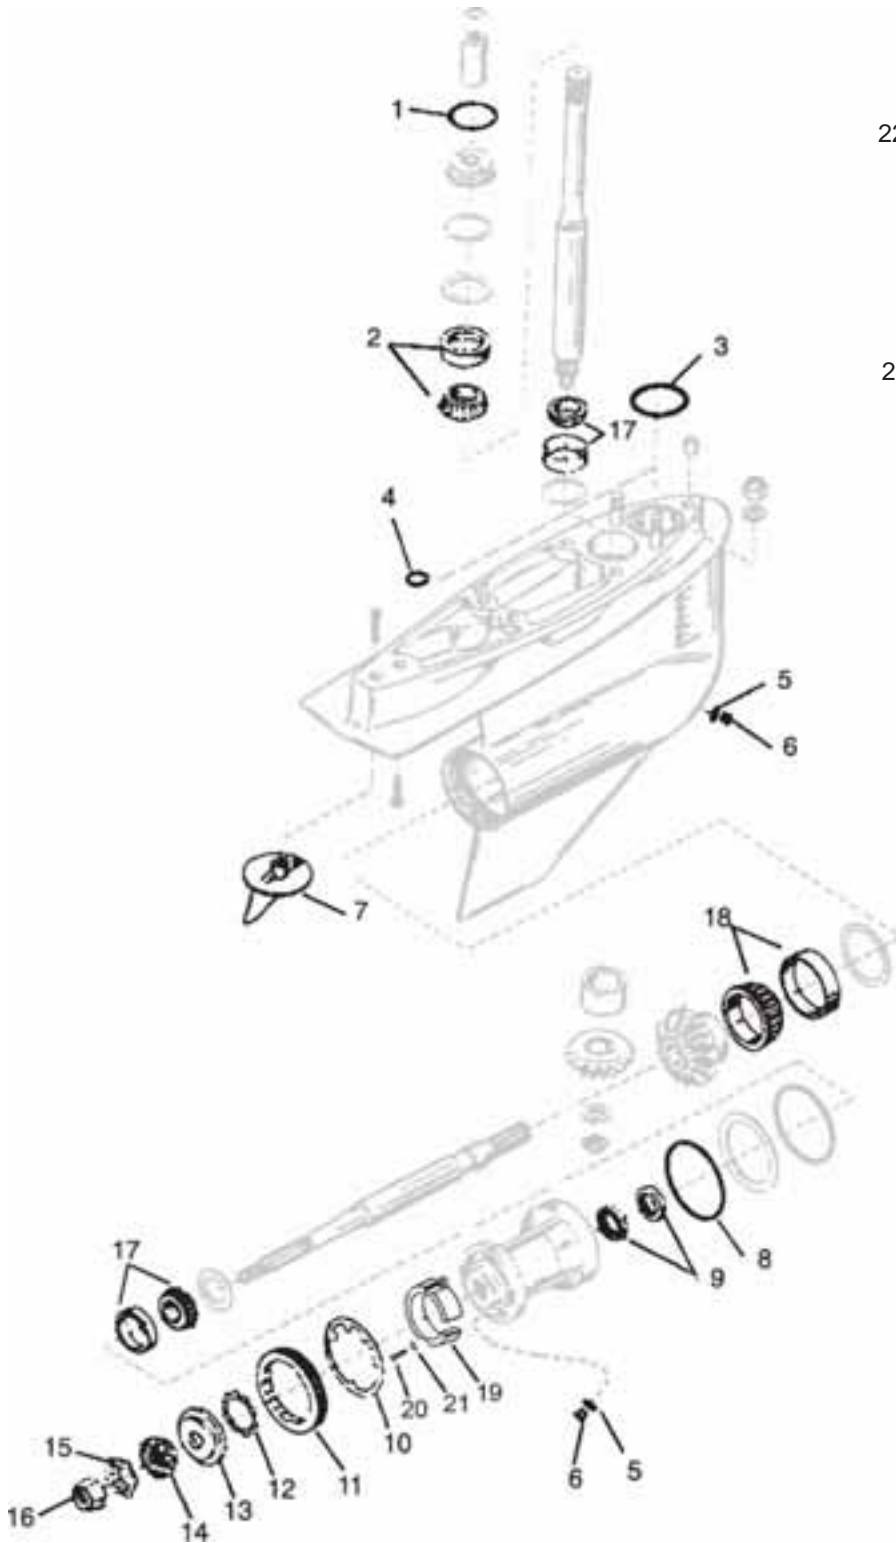

MerCruiser

GEARCASE BREAKDOWN - BRAVO I & II

	Aluminum Anode Kit
	No. 12724
22	

	Aluminum Anode Kit
	No. 12726
23	

	Gearcase Seal Kit
	No. 87490
24	

24