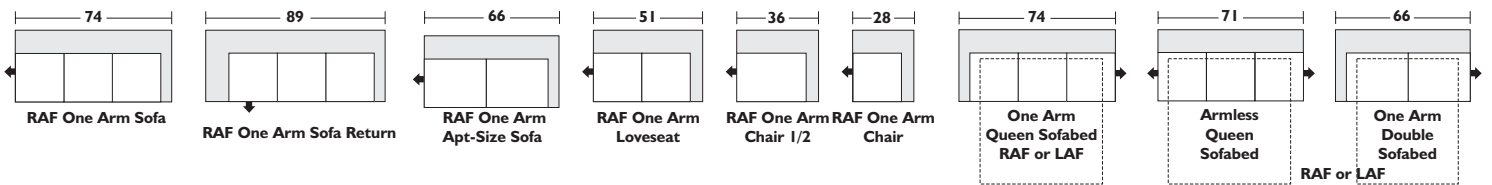

THE HANLEY COLLECTION