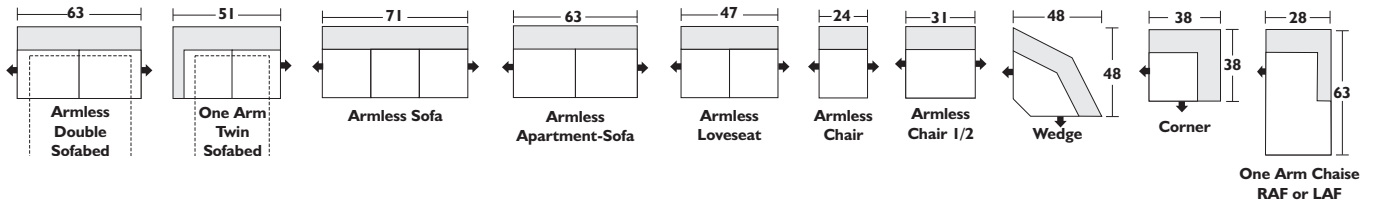

THE HANLEY COLLECTION