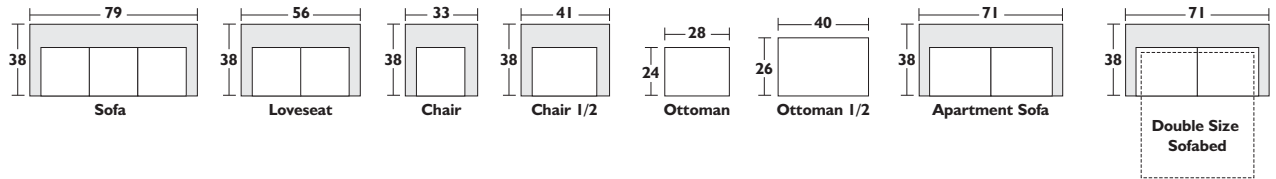

THE HANLEY COLLECTION