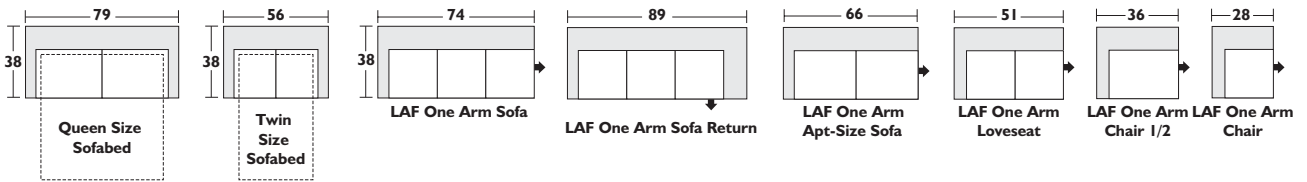

THE HANLEY COLLECTION