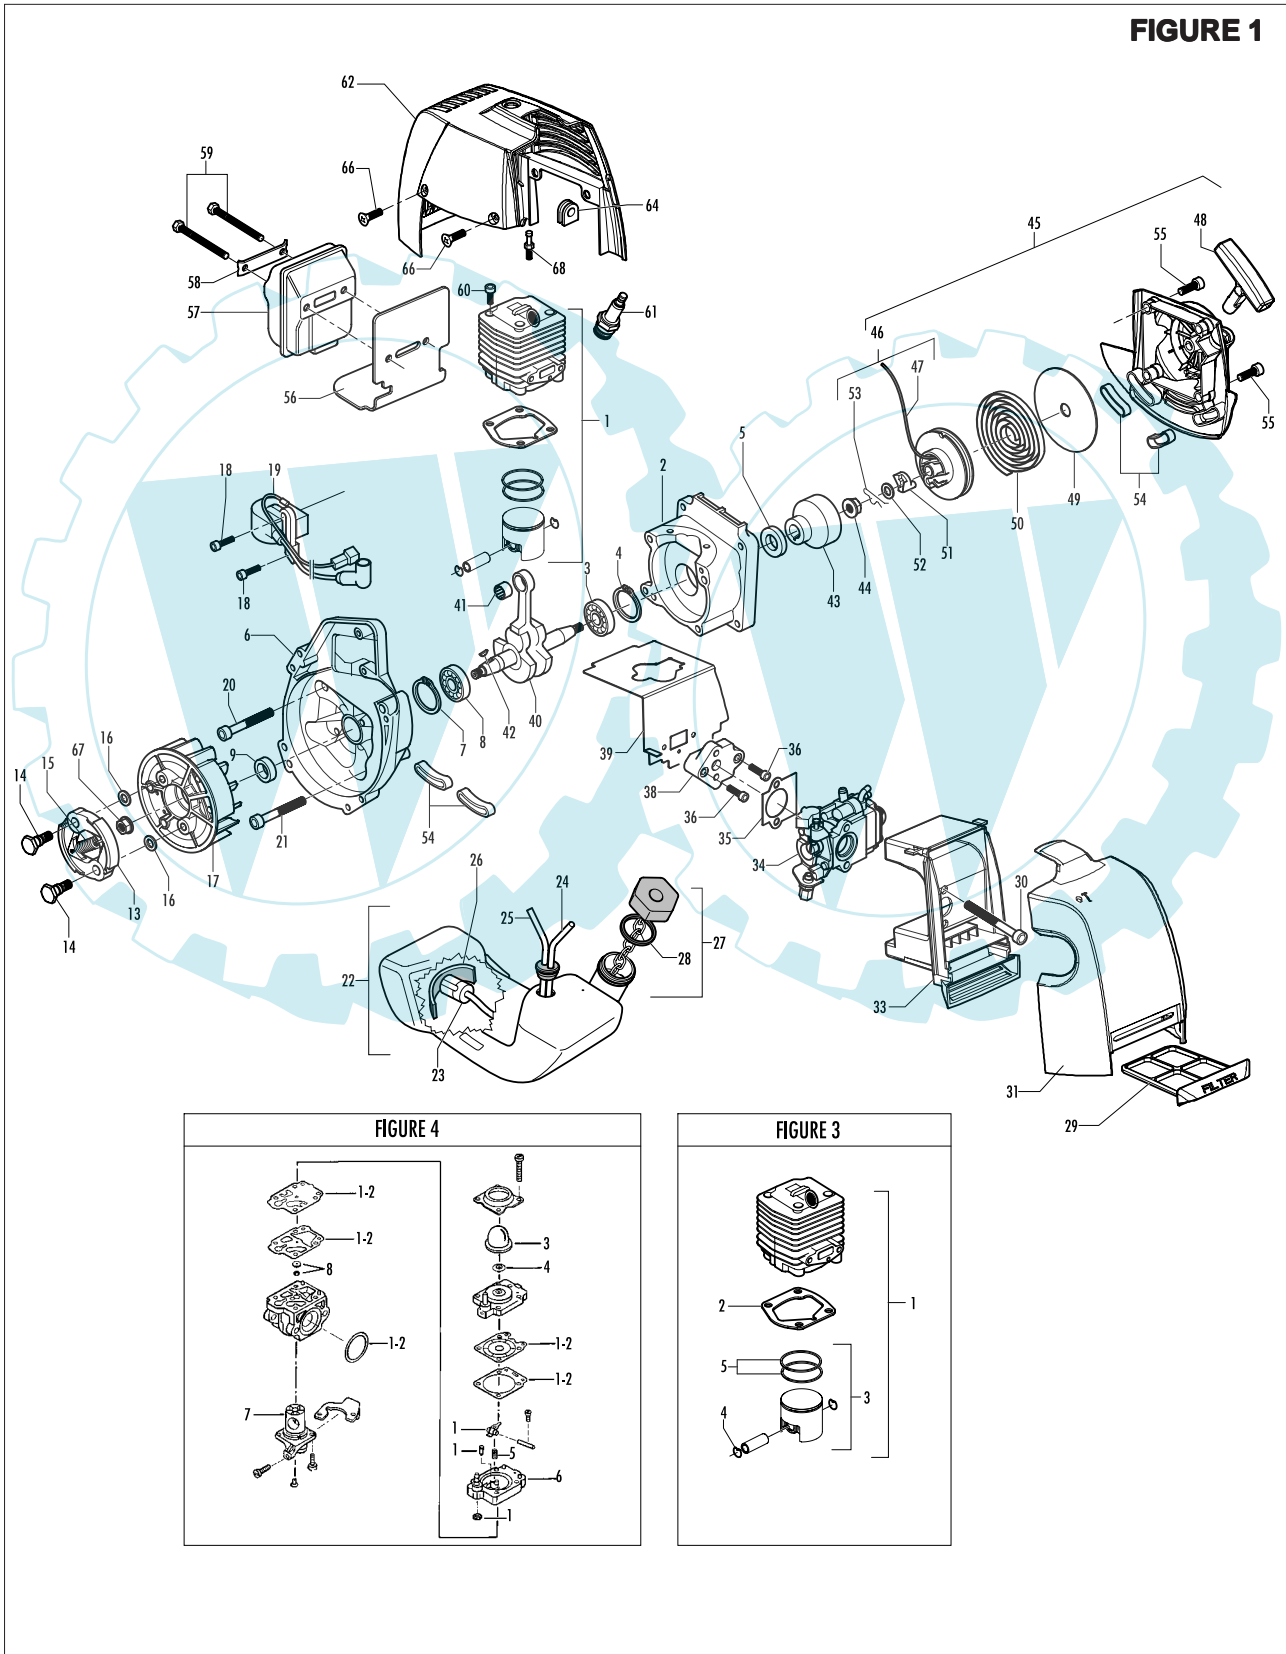

brand	MCCULLOCH

date	MAR/03	SHEET 1/4

Model	Prefix
ELITE 4330X PRO	01

Product number
953900390