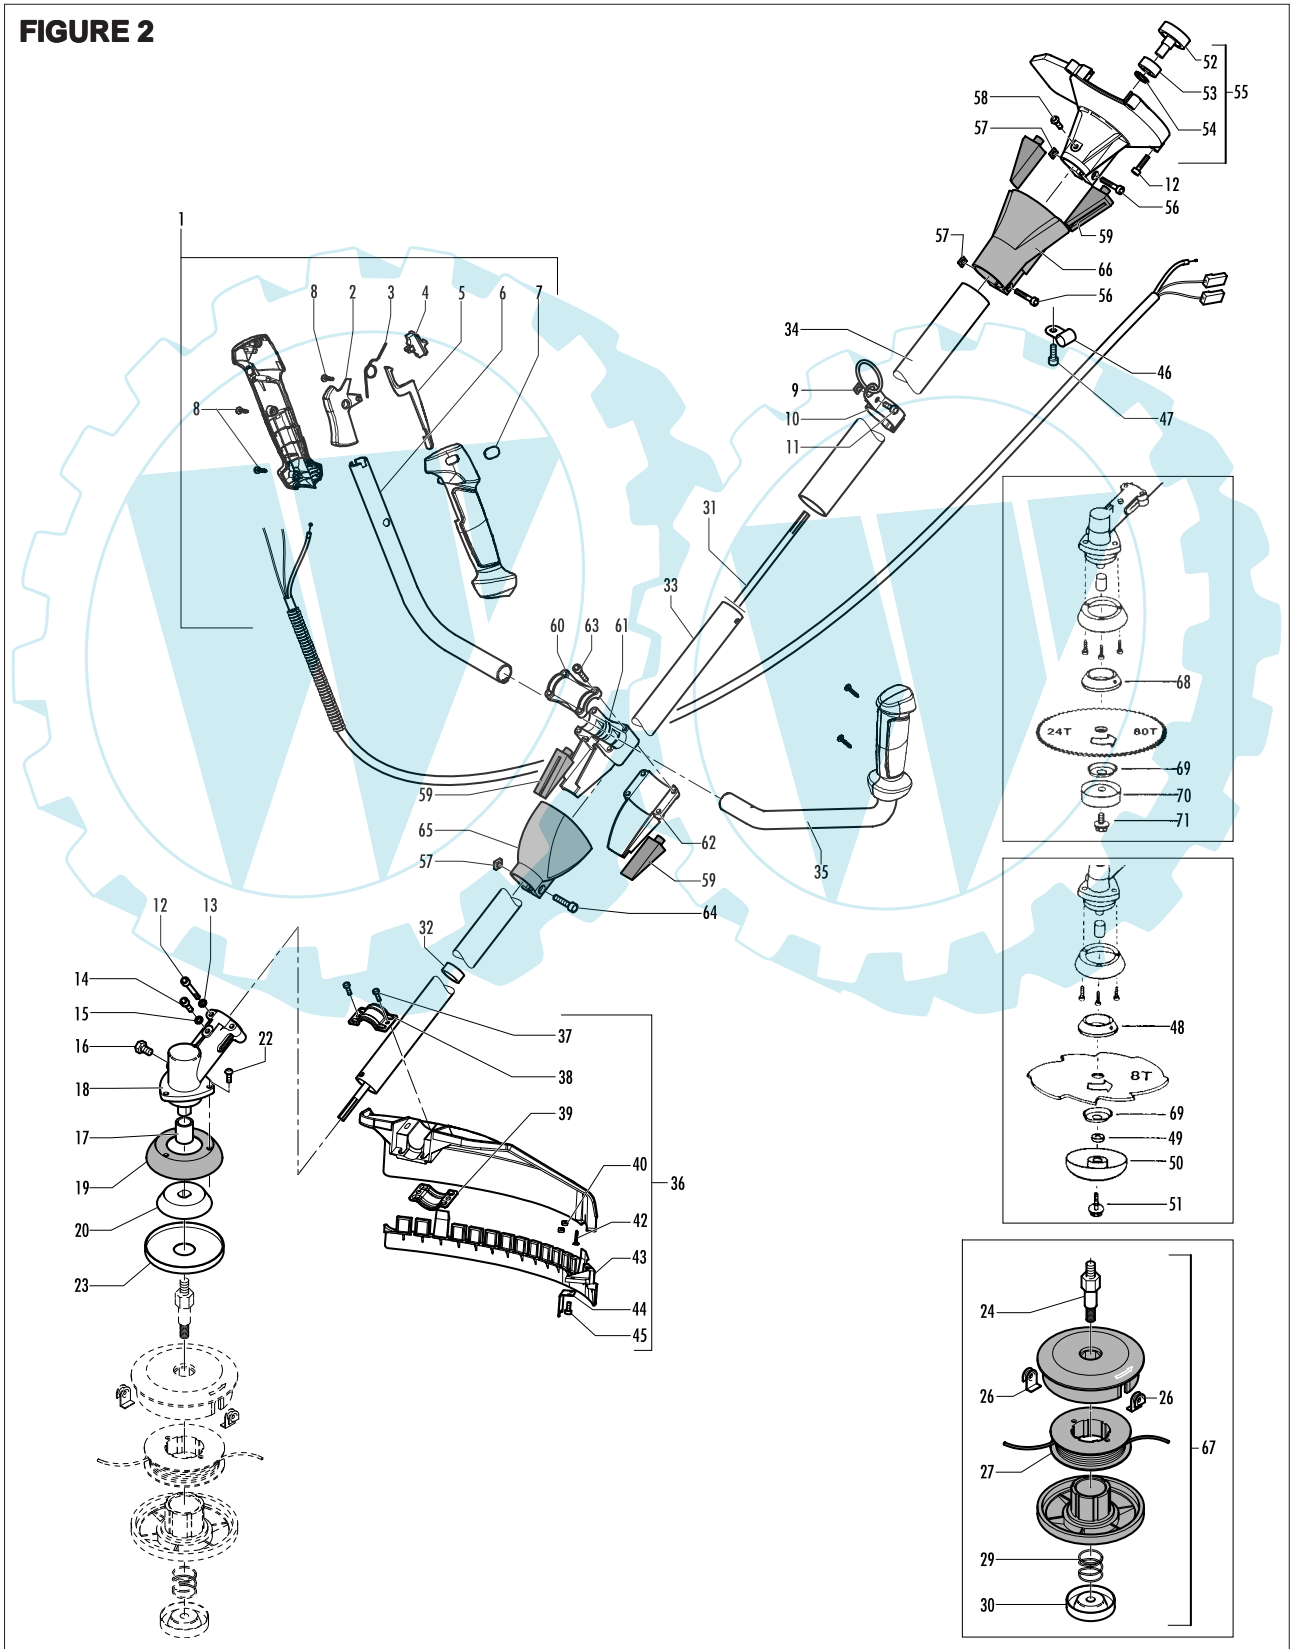

brand	MCCULLOCH

date	MAR/03	SHEET 3/4

Model	Prefix
ELITE 4330X PRO	01

Product number
953900390

FIGURE 2