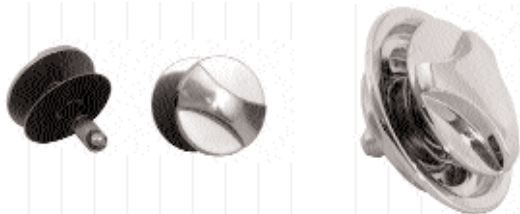

LOCK PARTS

HOOD TWIST LOCKS

C8ZZ-16C896-A	68	SHELBY & CAL SPECIAL	$104⁹⁵PR
S9MS-16C892-A	69 - 70	SHELBY TWIST TYPE	$49⁹⁵ EA
D0ZZ-16C896-A	70	MACH 1 TWIST TYPE	$89⁹⁵ EA
D1ZZ-16896	71 - 73	MACH 1 TWIST TYPE	$79⁹⁵ EA

HOOD TWIST LOCK RETAINER

D0ZZ-16712	70		$11⁹⁵ EA

HOOD TWIST LOCK CATCH

D0ZZ-16894	70		$9⁹⁵ EA