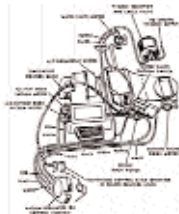

HEAT/AC VACUUM LINE HOSE KIT