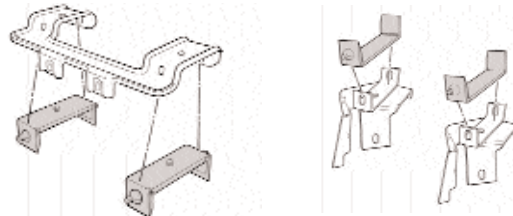

RADIATOR MOUNTING INSULATORS

C7OZ-8124-A 67 - 70 UPPER
C3AZ-8125-A 67 LOWER
C8ZZ-8125-A 68 - 70 LOWER

$9⁹⁵ PR

SUN VISOR TIPS

D1DZ-6204115-A 64 - 73 $2⁰⁰ PR

ASH TRAY BUMPERS

380369-S 64 - 66 $1⁵⁰ PR

GLOVE BOX DOOR BUMPERS

375838-S 64 - 66 & 71 - 73 $2⁰⁰ PR
380239-S 67 - 70

BUY ONLINE 24/7 @

www.mustangmania.com