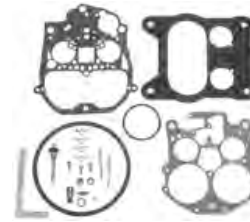

2-5222
Carburetor Kit

69052, 76034, 9499, 17076034, 1437,
1520, 9021183

Buick.....85-81
Chevrolet.....87
Oldsmobile.....85-81
Pontiac.....87