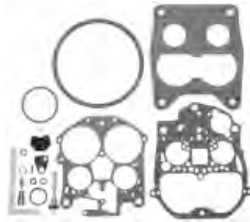

2-5650A

Carburetor Kit

17076030, 76030, 9276, 9295, 9329,
9344, 9382, CK5589, CK5632, 1575,
697R, 961, 974, 9021022, 9021022A,
9021108, 902971

Buick.....78

Oldsmobile.....75

Pontiac.....79-75