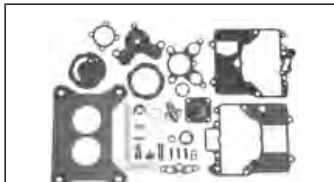

Ford.....82
 Ford Truck.....83-82
 Mercury.....82-81

2-5240

Carburetor Kit

E2PZ9A586N, E1PZ9A586K, 69521, 1262, 1496A, 1510A, 1530, 9021191

Ford.....82
 Ford Truck.....85-82
 Mercury.....82

2-5241

Carburetor Kit