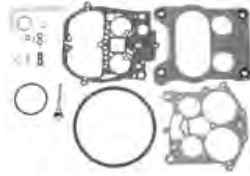

2-5651

Carburetor Kit

9292, CK5630, 906, 906R, 9021219

Buick.....76-75

Oldsmobile.....77-76

Pontiac.....76

2-5655

Carburetor Kit

17076108, 76108, 9273, 9294, 9300,
CK5593, CK5631, 1632, 699R, 911R,
9021009, 9021009A, 902975

Pontiac.....76-75