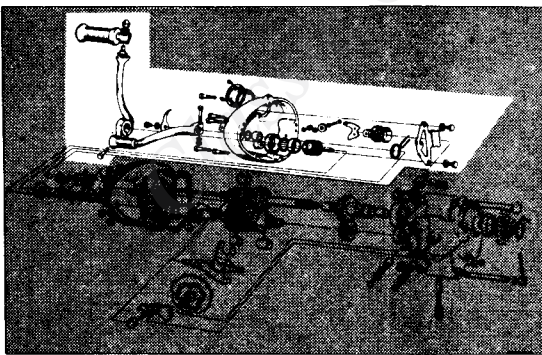

Gearbox : Outer Cover

Gearbox : Outer Cover C7

Plate No.	Part No.	Description	Qty	Bin No.	Price
1	060740	Gearbox Outer Cover	1	.....	.....
2	040063	Gear Shift Bush Outer	1	.....	.....
3	040472	Kickstart Bush Outer	1	.....	.....
4	000482	Outer Cover Screw	5	.....	.....
5	040005	Kickstart Shaft 'O' Ring	1	.....	.....
6	040475	Kickstart Return Spring	1	.....	.....
7	040052	Gearshift Stop Plate	1	.....	.....
8	041400	Gearshift Stop Plate Bolt	2	.....	.....
9	014117	Gearshift Stop Plate Washer	1	.....	.....
10	040479	Gearshift Return Spring	1	.....	.....
11	040632	Gearshift Lever, chrome	1	.....	.....
12	040105	Gearshift Lever Bolt	1	.....	.....
13	000005	Gearshift Lever Nut	1	.....	.....
14	045062	Gearshift Lever Washer	1	.....	.....
15	040086	Gearshift Lever Rubber	1	.....	.....
16	000577	Dowel, Outer to Inner Cover	2	.....	.....
17	040051	Gearshift Indicator	1	.....	.....
18	040137	Gearshift Indicator Bolt	1	.....	.....
19	000012	Gearshift Indicator Bolt Washer	1	.....	.....
20	041104	Inspection Cover	1	.....	.....
21	040057	Inspection Cover Gasket	1	.....	.....
22	000450	Inspection Cover Screw	2	.....	.....
23	040137	Oil Level Bolt	1	.....	.....
24	000203	Oil Level Bolt Washer	1	.....	.....
25	061059	Kickstart Crank Complete less Pinch Bolt and Rubber	1	.....	.....
26	061055	Kickstart crank only	1	.....	.....
27	060599	Kickstart Pinch Bolt	1	.....	.....
28	033218	Kickstart Rubber	1	.....	.....
29	060550	Domed Nut	1	.....	.....
30	000010	Plain Washer	1	.....	.....
31	042934	Pin	1	.....	.....
32	040433	Spring Washer	1	.....	.....
33	060715	Clutch Operating Lever	1	.....	.....
34	040059	Clutch Operating Lever Body	1	.....	.....
35	040003	Clutch Operating Lever Body Lockring	1	.....	.....
36	040060	Clutch Operating Roller	1	.....	.....
37	040065	Clutch Operating Roller Sleeve	1	.....	.....
38	000457	Clutch Operating Roller Screw	1	.....	.....
39	011846	Clutch Operating Roller Screw Nut	1	.....	.....
40	040006	'O' Ring Pawl Carrier	1	.....	.....