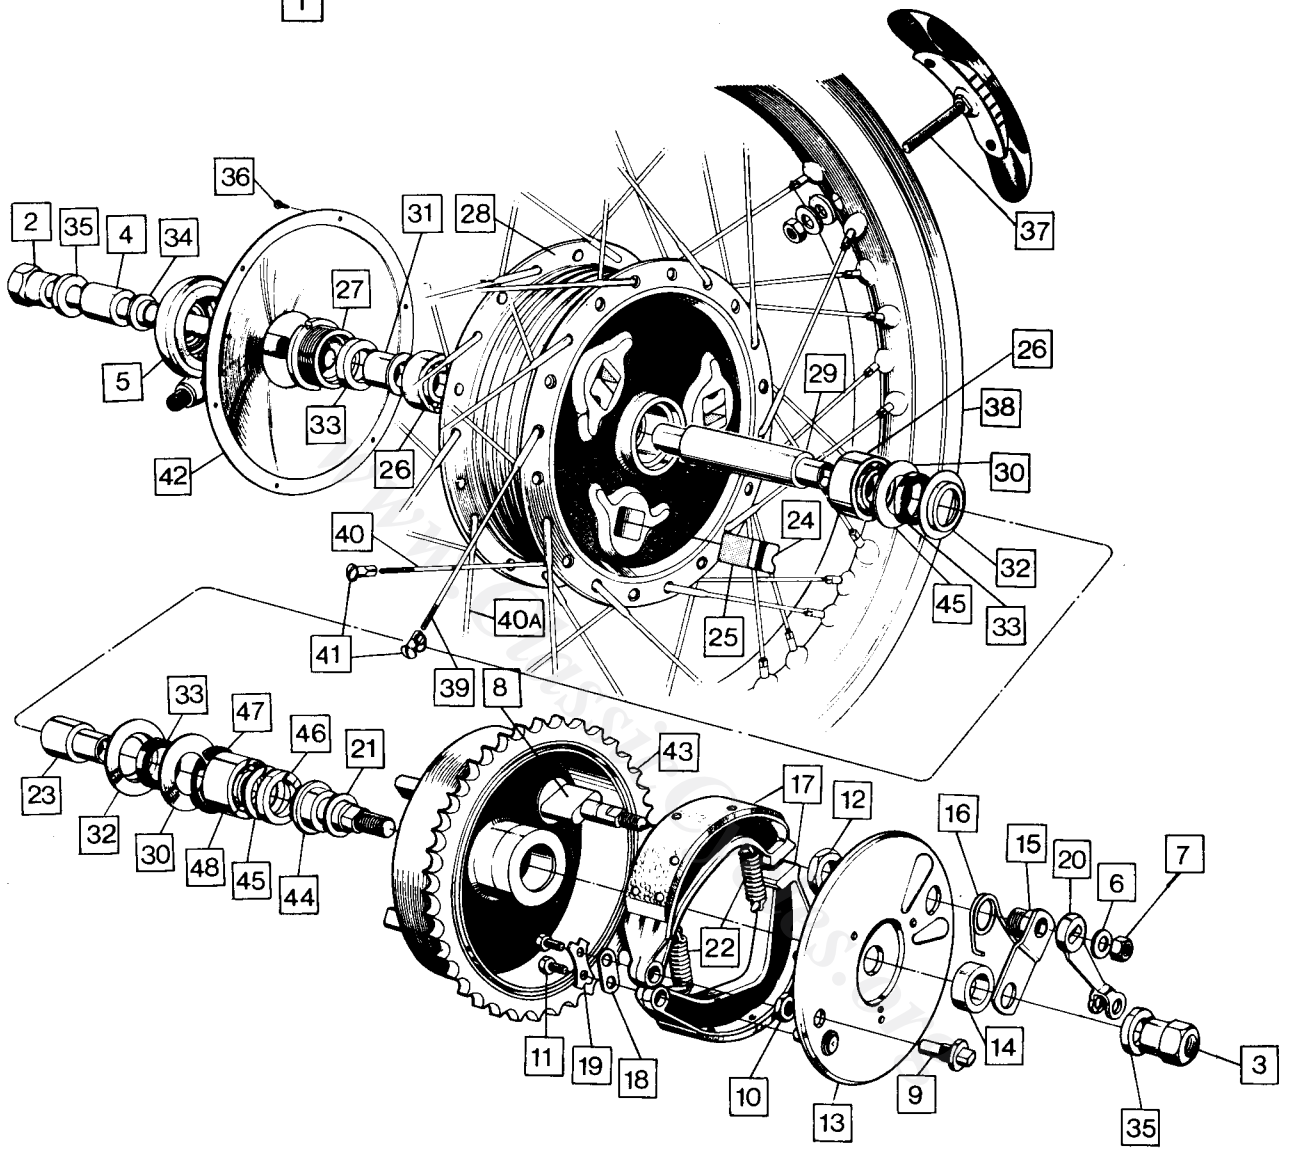

RIM AND HUB ASSEMBLY

1

Rear Wheel

Plate No.	Part No.	Description	Qty	Bin No.	Price
1	062079	Rim and hub assembly	1	.....	.....
2	060289	Wheel Axle	1	.....	.....
3	060292	Wheel Axle Nut	1	.....	.....
4	060324	Axle Spacer	1	.....	.....
5	060627	Speedometer Gearbox	1	.....	.....
6	000010	Washer	1	.....	.....
7	060029	Nut	1	.....	.....
8	060314	Brake Cam	1	.....	.....
9	060325	Torque Stop Pin	1	.....	.....
10	060326	Torque Stop Pin Nut	1	.....	.....
11	060327	Bolt	2	.....	.....
12	060329	Cam Bearing Nut	1	.....	.....
13	060332	Cover Plate Assembled	1	.....	.....
14	060334	Cover Plate Outer Spacer	1	.....	.....
15	060701	Bearing Cam and Stay	1	.....	.....
16	060704	Lever Return Spring	1	.....	.....
17	060828	Brake Shoe c/w Lining	2	.....	.....
18	NM. 14454	Plate	1	.....	.....
19	NM. 14506	Washer	1	.....	.....
20	NM. 19765	Lever	1	.....	.....
21	NM E5276	Washer	AR	.....	.....
22	NM E5832	Spring	2	.....	.....
23	062070	Left Hand Bearing Spacer	1	.....	.....
24	062074	Cush Drive Buffer (Thick)	3	.....	.....
25	062075	Cush Drive Buffer (Thin)	3	.....	.....
26	040100	Bearing	2	.....	.....
27	060317	Lockring	1	.....	.....
28	062063	Hub Shell	1	.....	.....
29	062069	Inner Bearing Spacer	1	.....	.....
30	062071	Felt Retaining Washer	1	.....	.....
31	NM.18234	Spacer	1	.....	.....
32	NM. 19714	Dished Washer	2	.....	.....
33	NM E6885	Seal	2	.....	.....
34	NM. 13270	Spacer - Speedometer Gearbox	1	.....	.....
35	NM. 19266	Washer, Spindle	2	.....	.....
36	060787	Disc Screw	6	.....	.....
37	017060	Security Bolt	1	.....	.....
38	NM. 18350	Rim WM2 - 19	1	.....	.....
39	NM. 20063	Spoke	20	.....	.....
40	NM. 20061	Spoke, inner L.H.	10	.....	.....
40A	062527	Spoke, inner R.H.	10	.....	.....
41	021693	Nipple	40	.....	.....
42	062082	Rear Hub Disc	1	.....	.....
43	062764	Brake Drum	1	.....	.....
44	062067	Dummy Axle	1	.....	.....
45	062072	Felt Retaining Washer	1	.....	.....
46	062073	Felt Seal	1	.....	.....
47	062090	Circlip	1	.....	.....
48	NM. 17721	Bearing	1	.....	.....