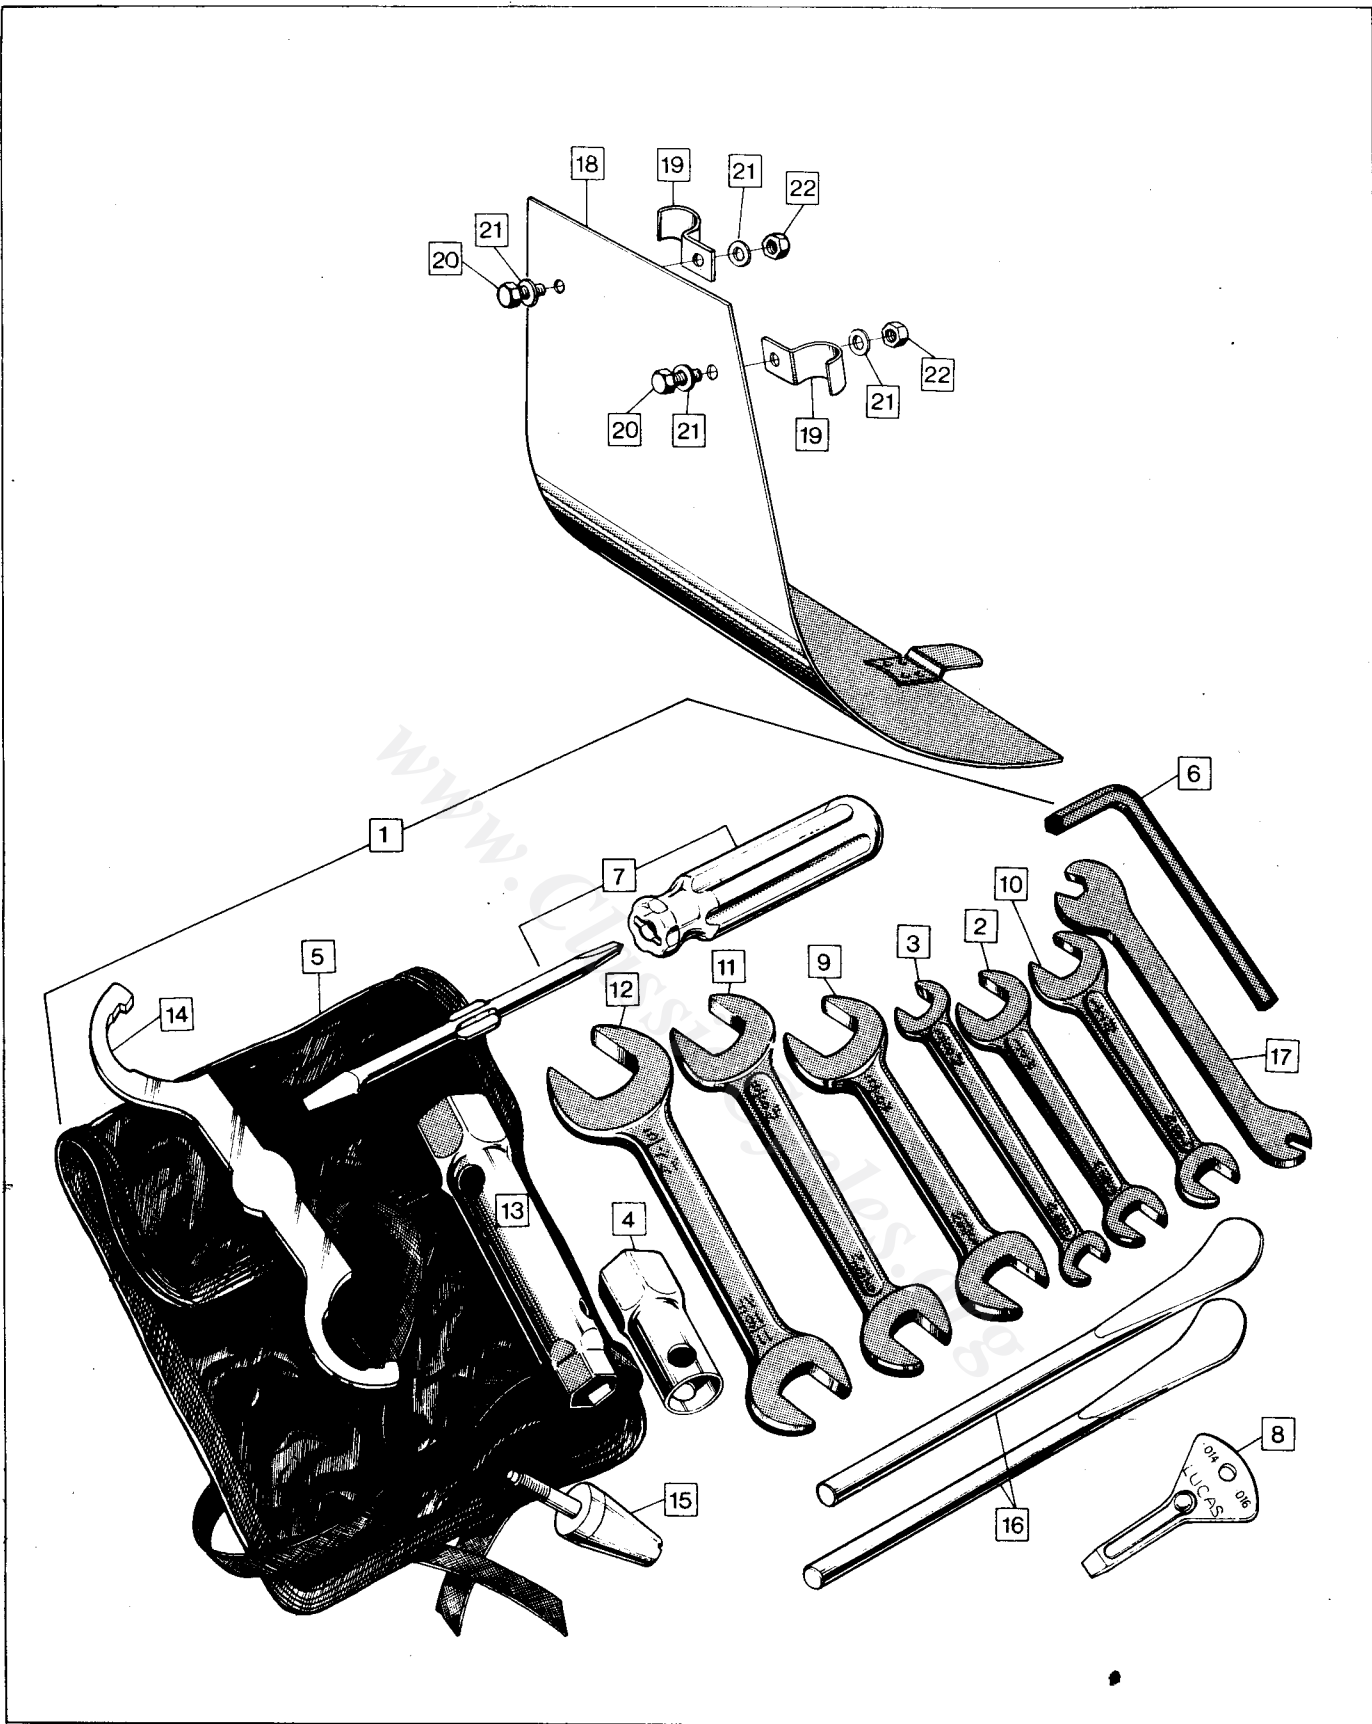

Toolkit and Skid Plate

Toolkit and Skid Plate

K8

Plate No.	Part No.	Description	Qty	Bin No.	Price
TOOL KIT CPTÉ					
1	062550	Tool kit complete	1	.....	.....
2	017052	Spanner 3/16" x 1/4" open ended	1	.....	.....
3	017053	Spanner 5/16" x 3/8" open ended	1	.....	.....
4	017252	Spanner - Spark Plug	1	.....	.....
5	017253	Bag	1	.....	.....
6	019869	Key, Socket Screw	1	.....	.....
7	062551	Screwdriver	1	.....	.....
8	024365	Gauge/Contact Breaker Screwdriver	1	.....	.....
9	060820	Spanner 5/16" x 3/8" open ended	1	.....	.....
10	060821	Spanner 7/16" x 1/2" open ended	1	.....	.....
11	060822	Spanner 9/16" x 5/8" open ended	1	.....	.....
12	060823	Spanner 11/16" x 3/4" open ended	1	.....	.....
13	060922	Spanner 3/4" x 15/16" Box	1	.....	.....
14	061284	Spanner Suspension Unit	1	.....	.....
15	061359	Camshaft Oil Seal Guide	1	.....	.....
16	NMLTU07	Lever	2	.....	.....
17	NMSPU2/20	Spanner Rocker Adjusters	1	.....	.....
SKID PLATE (SS)					
18	062401	Skid Plate	1	.....	.....
19	062404	Clip	2	.....	.....
20	060359	Bolt	2	.....	.....
21	000011	Washer	4	.....	.....
22	060348	Nut	2	.....	.....