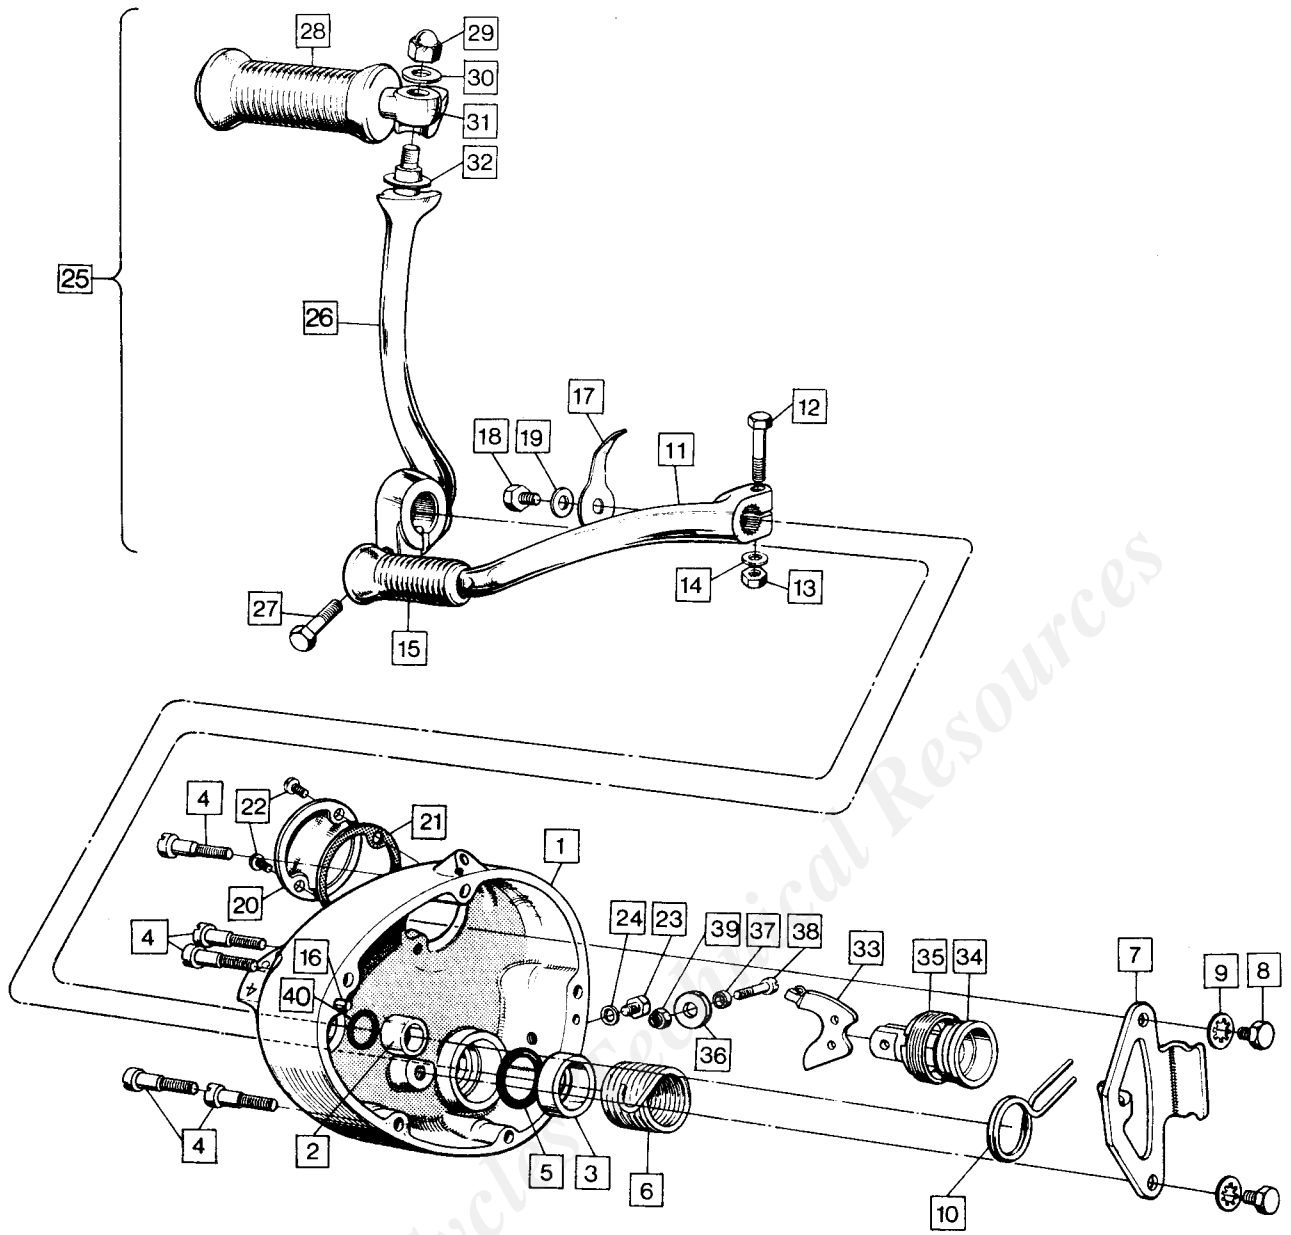

Gearbox : Outer Cover

Gearbox : Outer Cover C7

Plate No.	Part No.	Description	Qty	Bin No.	Price
1	060740	Gearbox Outer Cover	1	.....	.....
2	040063	Gear Shift Bush Outer	1	.....	.....
3	040472	Kickstart Bush Outer	1	.....	.....
4	000482	Outer Cover Screw	5	.....	.....
5	040005	Kickstart Shaft 'O' Ring	1	.....	.....
6	040475	Kickstart Return Spring	1	.....	.....
7	040052	Gearshift Stop Plate	1	.....	.....
8	041400	Gearshift Stop Plate Bolt	2	.....	.....
9	014117	Gearshift Stop Plate Washer	1	.....	.....
10	040479	Gearshift Return Spring	1	.....	.....
11	040632	Gearshift Lever, chrome	1	.....	.....
12	040105	Gearshift Lever Bolt	1	.....	.....
13	000005	Gearshift Lever Nut	1	.....	.....
14	045062	Gearshift Lever Washer	1	.....	.....
15	040086	Gearshift Lever Rubber	1	.....	.....
16	000577	Dowel, Outer to Inner Cover	2	.....	.....
17	040051	Gearshift Indicator	1	.....	.....
18	040137	Gearshift Indicator Bolt	1	.....	.....
19	000012	Gearshift Indicator Bolt Washer	1	.....	.....
20	041104	Inspection Cover	1	.....	.....
21	040057	Inspection Cover Gasket	1	.....	.....
22	000450	Inspection Cover Screw	2	.....	.....
23	040137	Oil Level Bolt	1	.....	.....
24	000203	Oil Level Bolt Washer	1	.....	.....
25	061059	Kickstart Crank Complete less Pinch Bolt and Rubber	1	.....	.....
26	061055	Kickstart crank only	1	.....	.....
27	060599	Kickstart Pinch Bolt	1	.....	.....
28	033218	Kickstart Rubber	1	.....	.....
29	060550	Domed Nut	1	.....	.....
30	000010	Plain Washer	1	.....	.....
31	042934	Pin	1	.....	.....
32	040433	Spring Washer	1	.....	.....
33	060715	Clutch Operating Lever	1	.....	.....
34	040059	Clutch Operating Lever Body	1	.....	.....
35	040003	Clutch Operating Lever Body Lockring	1	.....	.....
36	040060	Clutch Operating Roller	1	.....	.....
37	040065	Clutch Operating Roller Sleeve	1	.....	.....
38	000457	Clutch Operating Roller Screw	1	.....	.....
39	011846	Clutch Operating Roller Screw Nut	1	.....	.....
40	040006	'O' Ring Pawl Carrier	1	.....	.....