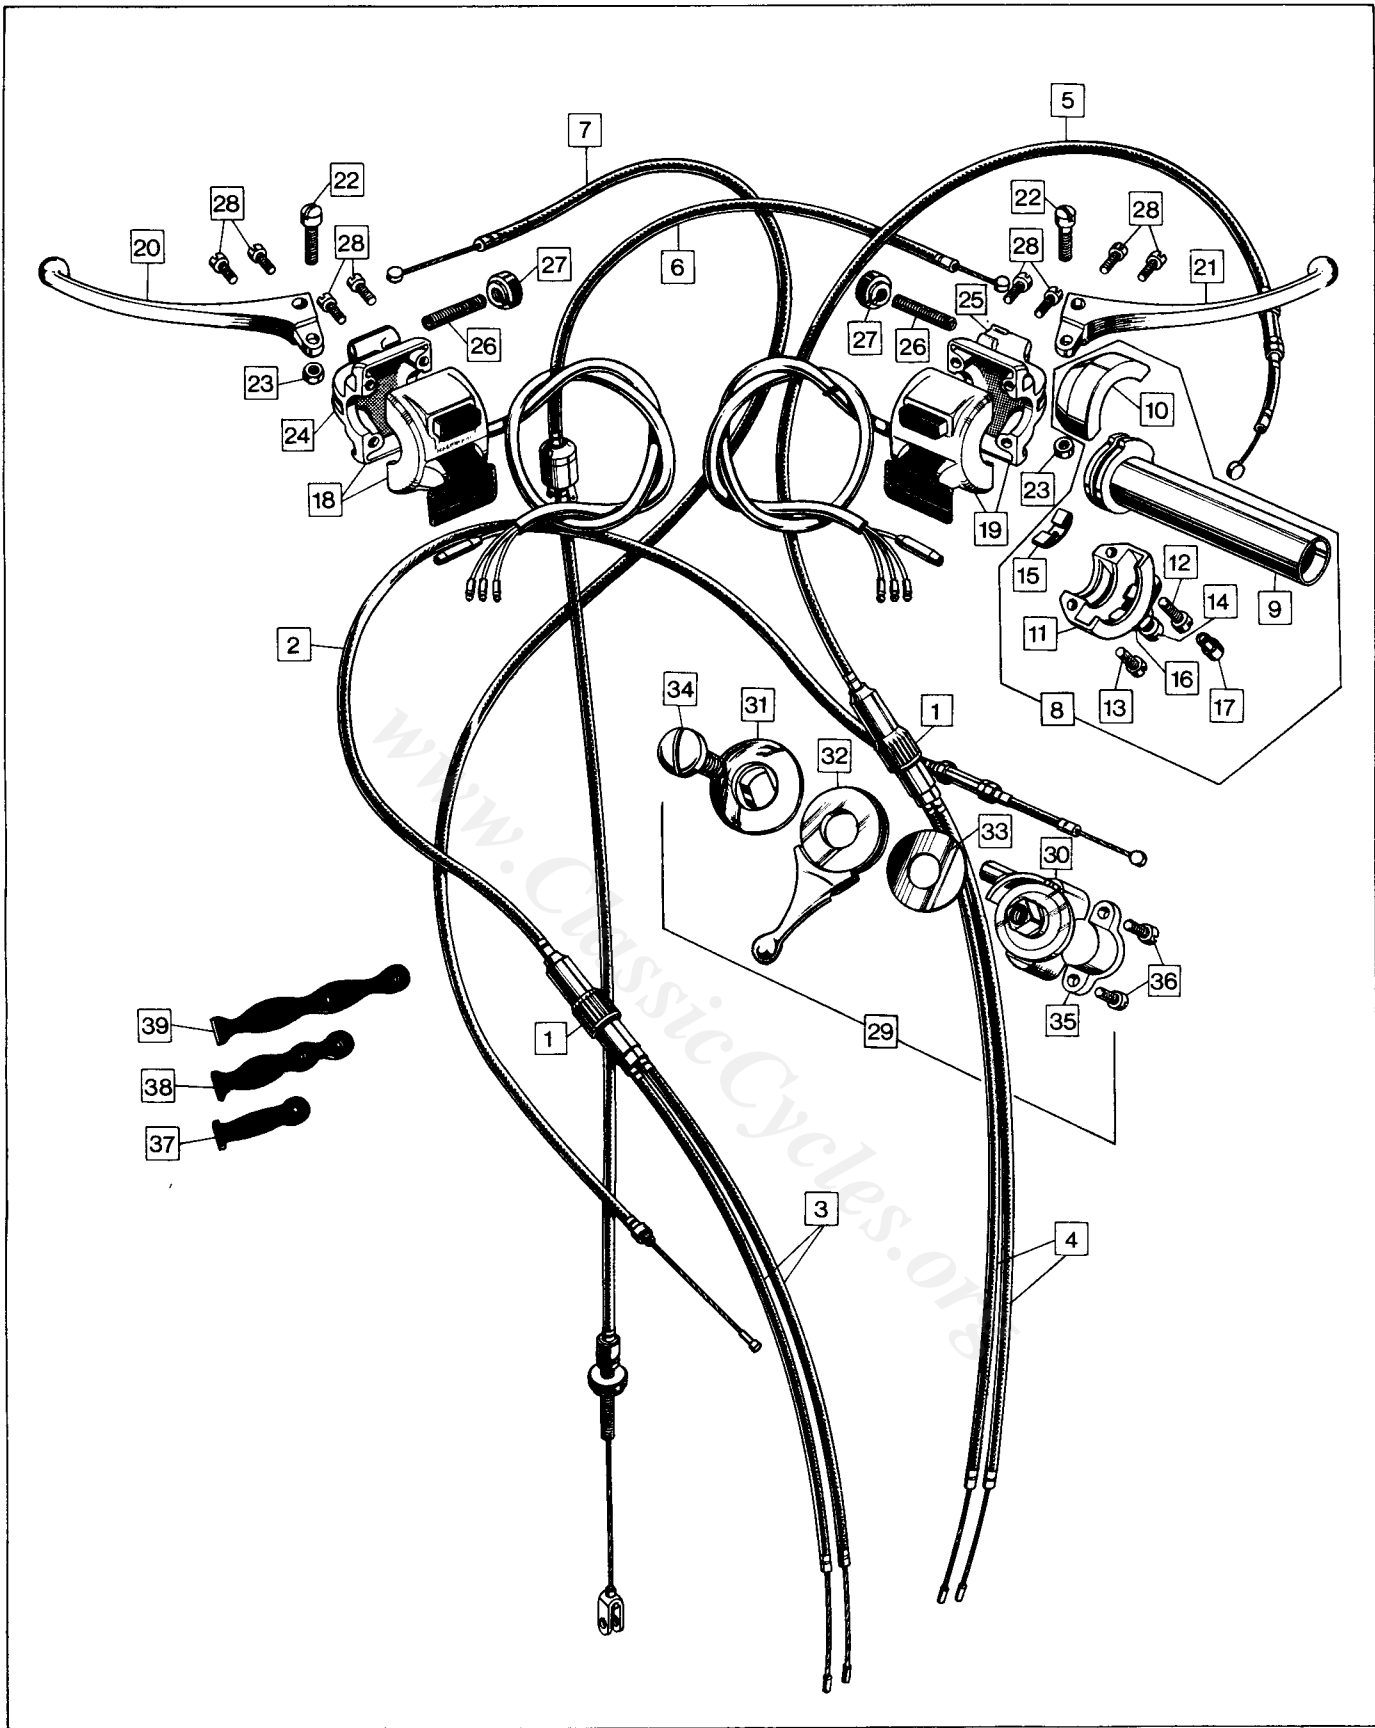

Controls and Control Cables

Controls and Control Cables

C18

Plate No.	Part No.	Description	Qty	Bin No.	Price
1	019824	Junction Box - Air & Throttle Cables	2	.....	.....
2	060908	Air Cable (Control End)	1	.....	.....
3	033144	Air Cable (Carburetor End) (244/2178)	2	.....	.....
4	033145	Cable, Throttle (Carburetor End) (244/2179)	2	.....	.....
5	061451	* Cable, Throttle (Twistgrip End)	1	.....	.....
6	062491	* Cable, Brake (Front)	1	.....	.....
7	062492	* Cable, Clutch	1	.....	.....
8	062032	Control, Throttle Twistgrip complete less grip	1	.....	.....
9	16/091	Rotor only	1	.....	.....
10	16/060	Body, top half	1	.....	.....
11	16/061	Body bottom half	1	.....	.....
12	11/013	Clamp Screw, Long	1	.....	.....
13	11/014	Clamp Screw, Short	1	.....	.....
14	16/009	Friction Screw	1	.....	.....
15	16/008	Friction Spring	1	.....	.....
16	16/010	Locknut, Screw	1	.....	.....
17	026476	Slotted Abutment	1	.....	.....
18	062044	Switch L.H. C/W pivot casting	1	.....	.....
19	062043	Switch R.H. C/W pivot casting	1	.....	.....
20	062249	Lever, Clutch	1	.....	.....
21	062250	Lever Brake	1	.....	.....
22	062235	Bolt Pivot	2	.....	.....
23	062240	Nut, Pivot	2	.....	.....
24	54340883	Pivot Casting - Clutch	1	.....	.....
25	54340882	Pivot Casting - Front Brake	1	.....	.....
26	062027	Adjuster, Cable	2	.....	.....
27	062237	Nut, Cable Adjuster	2	.....	.....
28	062488	Screw, Switch Clusters	4	.....	.....
29	062193	Lever, Air (Amal 12/608) complete	1	.....	.....
30	12/619	Body, Air Lever	1	.....	.....
31	12/606	Cap, Air Lever	1	.....	.....
32	12/556	Lever, Air	1	.....	.....
33	12/033	Washer, Spring	1	.....	.....
34	12/607	Screw, Pivot	1	.....	.....
35	12/595	Clip Securing	1	.....	.....
36	11/014	Screw	2	.....	.....
37	011907	Cable Clip	4	.....	.....
38	026880	Cable Clip	9	.....	.....
39	026881	Cable Clip	1	.....	.....

* For Hi-Rider Models See Section K7