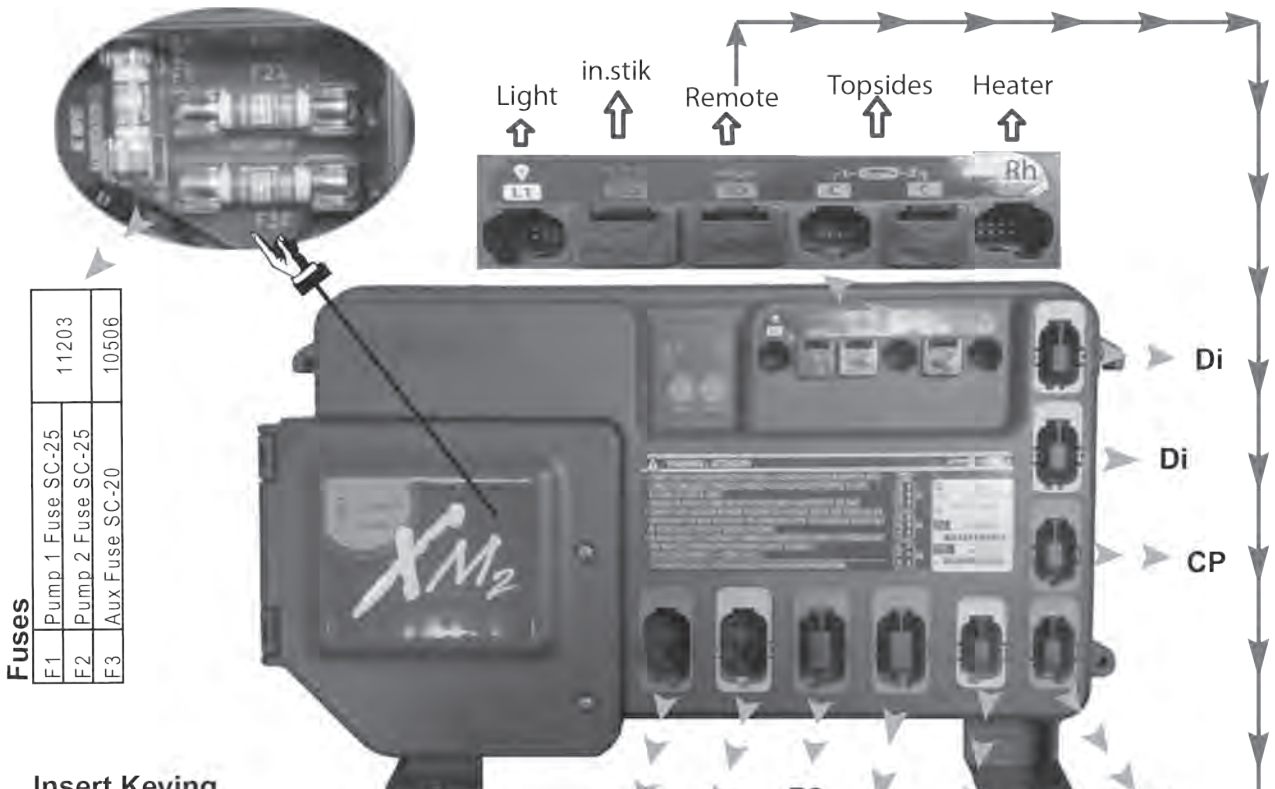

XM2 Pack

PN: 14545

MFG: 0601-221101

Fuses

F1	Pump 1 Fuse SC-25	11203
F2	Pump 2 Fuse SC-25	
F3	Aux Fuse SC-20	10506

Insert Keying

Red	Aux1	12554
Yellow	Aux2	12555
Black	Blank	12265
Green	Circ	12507
Green	Pump 3	12246
Orange	Pump 1	1xxx
Purple	Pump 2	1xxx
Blue	Blower	1xxx
White	Ozone	1xxx

in.touch	14547	0608-521012
in.stik