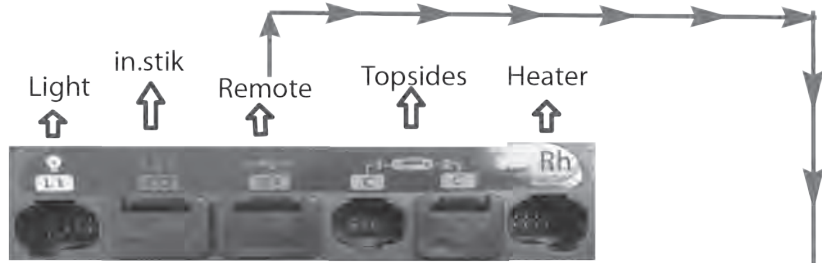

Insert Keying:

Red	Aux1	12554
Yellow	Aux2	12555
Black	Blank	12265
Green	Circ	12507
Green	Pump 3	12246
Orange	Pump 1	1xxx
Purple	Pump 2	1xxx
Blue	Blower	1xxx
White	Ozone	1xxx

Ozone:

14358	APG, 120V, W/GECKO IN.LINK PLUG,	APG-16-03-25
14357	APG, 240V, W/GECKO IN.LINK PLUG	APG-26-03-12
12483	CD, T3, CLEAR ENC.W/GECKO IN.LINK PLUG	T3P-RA-D-03
12218	IN.ZONE-IN, IN.XM SYSTEM	0604-221003

Audio Interface	12221	0608-521002
Allows stereo to be controlled by topside		

Sensor	12538	0699-300001
Remote with sensor	12816	5AE-DS18
Remote without sensor	12817	BIQ19

Heater	12222	0603-416001

Topsides:

14148	TOPSIDE BEZEL, BOTTOM, K85/K600, TRIAX	DY6623810
14437	TOPSIDE BEZEL, BOTTOM, K85/K600, WITH 3M 4956 VHB ADHESIVE	091311-22
14147	TOPSIDE CONTROL, IN.K100, AUXILIARY, 2010	0607-005006
12216	TOPSIDE CONTROL, IN.K100, AUXILIARY, BLACK	0607-005006
13094	TOPSIDE CONTROL, IN.K450, BLACK	0607-005008
12217	TOPSIDE CONTROL, IN.K600, BLACK	0607-005005
12992	TOPSIDE CONTROL, IN.K600, BLACK, 2009	0607-005005
14233	TOPSIDE CONTROL, IN.K600, CLEAR, 2011	0607-008014
12590	TOPSIDE CONTROL, K-85, BLACK, FOR IN.XE PACK	0607-007036
14150	TOPSIDE COVER, K85/K600, TRIAX, TBL	DY6623809-TBL
14149	TOPSIDE COVER, K85/K600, TRIAX, BLACK	DY6623801
14496	TOPSIDE COVER, K85/K600, TRIAX, WHITE	DY6623800-CW