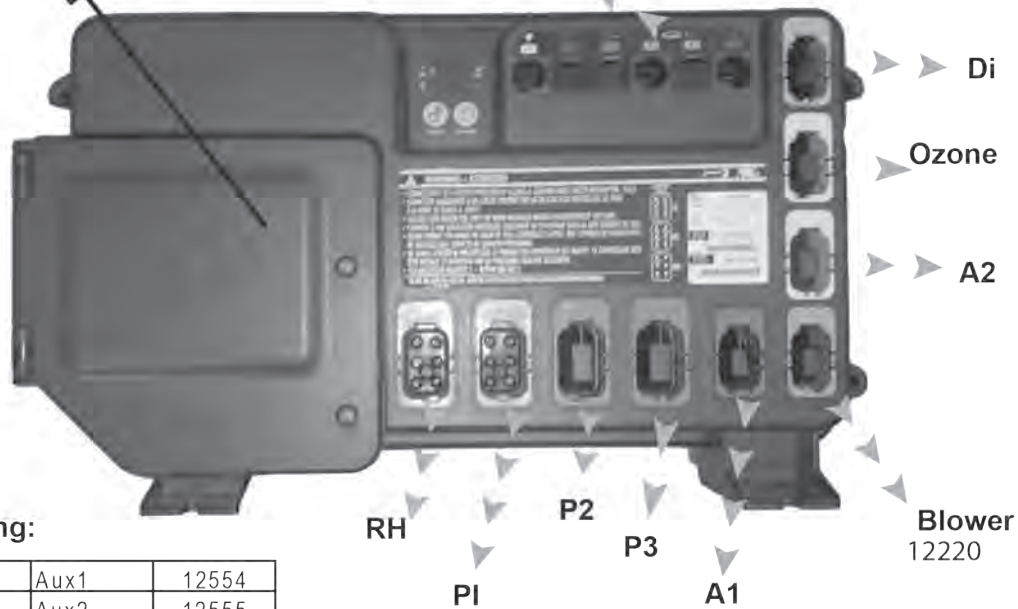

Insert Keying:

Red	Aux1	12554
Yellow	Aux2	12555
Black	Blank	12265
Green	Circ	12507
Green	Pump 3	12246
Orange	Pump 1	1xxx
Purple	Pump 2	1xxx
Blue	Blower	1xxx
White	Ozone	1xxx

Ozone:

14358	APG, 120V, W/GECKO IN.LINK PLUG,	APG-16-03-25
14357	APG, 240V, W/GECKO IN.LINK PLUG	APG-26-03-12
12483	CD, T3, CLEAR ENC.W/GECKO IN.LINK PLUG	T3P-RA-D-03
12218	IN.ZONE-IN, IN.XM SYSTEM	0604-221003

Audio Interface	12221	0608-521002
Allows stereo to be controlled by topside		

Sensor	12538	0699-300001
Remote with sensor	12816	5AE-DS18
Remote without sensor	12817	BIQ19

Heater	12222	0603-416001

Topsides:

14148	TOPSIDE BEZEL, BOTTOM, K85/K600, TRIAX	DY6623810
14437	TOPSIDE BEZEL, BOTTOM, K85/K600, WITH 3M 4956 VHB ADHESIVE	091311-22
14147	TOPSIDE CONTROL, IN.K100, AUXILIARY, 2010	0607-005006
12216	TOPSIDE CONTROL, IN.K100, AUXILIARY, BLACK	0607-005006
13094	TOPSIDE CONTROL, IN.K450, BLACK	0607-005008
12217	TOPSIDE CONTROL, IN.K600, BLACK	0607-005005
12992	TOPSIDE CONTROL, IN.K600, BLACK, 2009	0607-005005
14233	TOPSIDE CONTROL, IN.K600, CLEAR, 2011	0607-008014
12590	TOPSIDE CONTROL, K-85, BLACK, FOR IN.XE PACK	0607-007036
14150	TOPSIDE COVER, K85/K600, TRIAX, TBL	DY6623809-TBL
14149	TOPSIDE COVER, K85/K600, TRIAX, BLACK	DY6623801
14496	TOPSIDE COVER, K85/K600, TRIAX, WHITE	DY6623800-CW