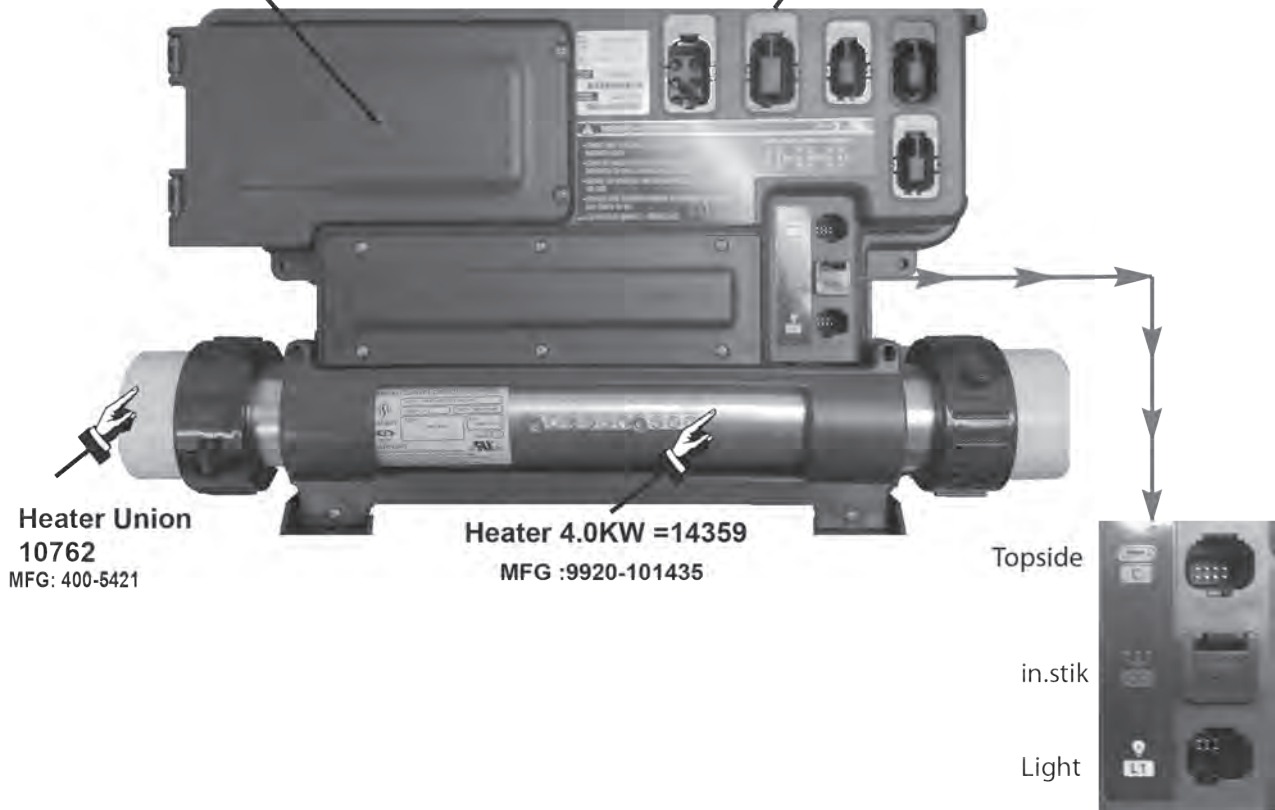

XE 5 Output Pack 3 Pump

PN:14519

MFG: 0602-221039

Insert Keying

Red	Aux1	12554
Yellow	Aux2	12555
Black	Blank	12265
Green	Circ	12507
Green	Pump 3	12246
Orange	Pump 1	1xxx
Purple	Pump 2	1xxx
Blue	Blower	1xxx
White	Ozone	1xxx

Fuses

F1	Pump 1 Fuse SC-25	11203
F2	Pump 2 Fuse SC-25	
F3	Aux Fuse SC-20	10506
F4	Power 3AG 500ma	14449

14149	TOPSIDE COVER, K85/K600, TRIAX, BLACK	DY6623801
14430	TOPSIDE CONTROL, IN.K600, STATIC, CLEAR	0607-008021
14437	TOPSIDE BEZEL, BOTTOM, K85/K600, WITH 3M 4956 VHB ADHESIVE	091311-22
14496	TOPSIDE COVER, K85/K600, TRIAX, WHITE	DY6623800-CW
14520	TOPSIDE CONTROL, IN.K120, AUXILIARY, 2012	0607-005021