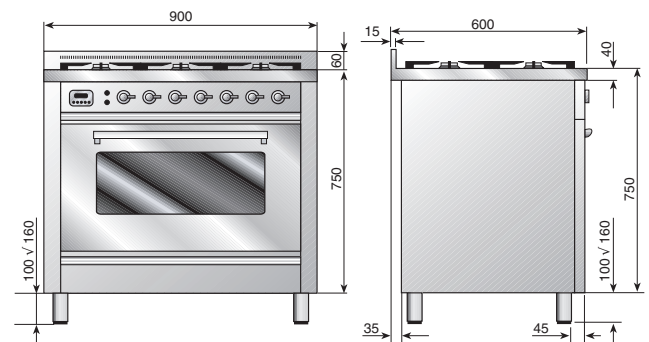

90cm Quadra Single Oven & BBQ

PW90BVG

Model PW90BVG

Gas Oven

- Giant 110 litre oven capacity
- Centralised gas flame in the oven floor for even heat distribution
- Select 4 multifunction Gas oven modes
- Recessed Electric grill element
- Inner door and control panel cooling fan
- 2 x Oven racks and baking tray with grill insert
- Removable oven door and inner door glass
- Easy dismantling of oven interior
- European A class energy rating
- Easy clean non staining black vitreous enamel oven interior
- Clock and Oven minute timer
- Thermostatically controlled cavity cooling fan
- Catalytic cook and clean interior
- Sealed Oven: Lower temperatures, less food splatter, moister and fresher tasting roasts
- Double spill trays on floor of oven
- Positive stop glide internal trays
- Large baking tray
- Triple glazed glass door: Tinted to keep the heat inside the oven and resulting in a 'cool to touch' door exterior

Cooktop

- 90cm gas cooktop
- Triple ring wok burner and Electric Volcanic Rock BBQ
- Precision burner controls each with position accurate thermostatic control
- Heavy Duty cast iron trivets and burner caps
- All gas burners fitted with flame failure safety devices
- Deep recessed spill trays
- Easy clean removable trivets and burner caps
- Solid brass burners
- AS 304 Stainless Steel construction

90cm Quadra BBQ Cooktop
Model PW90BVG

Australia National Telephone Number 1300 MYILVE (694 583) New Zealand Telephone Number 0508 458 369
ILVE showrooms are open daily from 9am-5pm and Saturdays 10am-4pm (WA by appointment only on Saturdays)

ilve.com.au

NSW & ACT (Head Office)
48-50 Moore Street
Leichhardt
F 02 8569 4699

VIC, TAS & SA
1211 Toorak Road
Camberwell
F 03 9809 2155

QLD
1/42 Cavendish Road
Coorparoo
F 07 3397 0850

WA & NT
Unit 10/55 Howe Street
Osborne Park
F 08 9201 9188

New Zealand
PO Box 11.160
Sockburn Christchurch
F 03 344 5906

DISCLAIMER

EuroInx PTY LTD, trading as ILVE Appliances, is continually seeking ways to improve the design specifications, aesthetics and production techniques of its products. As a result alterations to our products and designs take place continually. Whilst every effort is made to produce information and literature that is up to date, this brochure should not be regarded as an infallible guide to the current specifications, nor does it constitute an offer for the sale of any particular product. Product dimensions indicated in our literature is indicative only. Actual product only should be used to define dimension cutouts. Distributors, and retailers are not agents of ILVE Appliances and are not authorized to bind ILVE Appliances by any express or implied undertaking or representation.