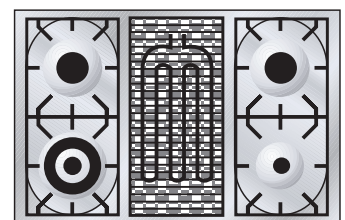

90cm Quadra Single Oven & BBQ

PW90BVG

Model PW90BVG

Gas Oven

- Giant 110 litre oven capacity
- Centralised gas flame in the oven floor for even heat distribution
- Select 4 multifunction Gas oven modes
- Recessed Electric grill element
- Inner door and control panel cooling fan
- 2 x Oven racks and baking tray with grill insert
- Removable oven door and inner door glass
- Easy dismantling of oven interior
- European A class energy rating
- Easy clean non staining black vitreous enamel oven interior
- Clock and Oven minute timer
- Thermostatically controlled cavity cooling fan
- Catalytic cook and clean interior
- Sealed Oven: Lower temperatures, less food splatter, moister and fresher tasting roasts
- Double spill trays on floor of oven
- Positive stop glide internal trays
- Large baking tray
- Triple glazed glass door: Tinted to keep the heat inside the oven and resulting in a 'cool to touch' door exterior

Cooktop

- 90cm gas cooktop
- Triple ring wok burner and Electric Volcanic Rock BBQ
- Precision burner controls each with position accurate thermostatic control
- Heavy Duty cast iron trivets and burner caps
- All gas burners fitted with flame failure safety devices
- Deep recessed spill trays
- Easy clean removable trivets and burner caps
- Solid brass burners
- AS 304 Stainless Steel construction

90cm Quadra BBQ Cooktop
Model PW90BVG

Australia National Telephone Number 1300 MYILVE (694 583) New Zealand Telephone Number 0508 458 369
ILVE showrooms are open daily from 9am-5pm and Saturdays 10am-4pm (WA by appointment only on Saturdays)

ilve.com.au

NSW & ACT (Head Office)
48-50 Moore Street
Leichhardt
F 02 8569 4699

VIC, TAS & SA
1211 Toorak Road
Camberwell
F 03 9809 2155

QLD
1/42 Cavendish Road
Coorparoo
F 07 3397 0850

WA & NT
Unit 10/55 Howe Street
Osborne Park
F 08 9201 9188

New Zealand
PO Box 11.160
Sockburn Christchurch
F 03 344 5906

DISCLAIMER

EuroInx PTY LTD, trading as ILVE Appliances, is continually seeking ways to improve the design specifications, aesthetics and production techniques of its products. As a result alterations to our products and designs take place continually. Whilst every effort is made to produce information and literature that is up to date, this brochure should not be regarded as an infallible guide to the current specifications, nor does it constitute an offer for the sale of any particular product. Product dimensions indicated in our literature is indicative only. Actual product only should be used to define dimension cutouts. Distributors, and retailers are not agents of ILVE Appliances and are not authorized to bind ILVE Appliances by any express or implied undertaking or representation.