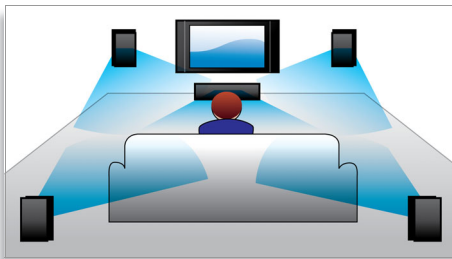

Dolby TrueHD and DTS-HD

Dolby TrueHD and DTS-HD Master Audio Essential deliver the finest sound from your

Blu-ray Discs. Audio reproduced is virtually indistinguishable from the studio master, so you hear what the creators intended for you to hear. Dolby TrueHD and DTS-HD Master Audio Essential complete your high definition entertainment experience.