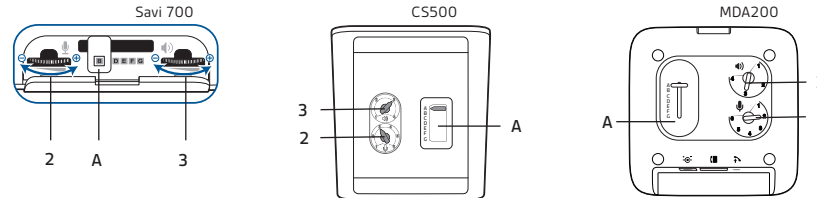

Configuration

Only the Aastra DHSG cable should be connected directly to your phone.
No 3rd party DHSG cables should be connected directly to the Aastra IP phone.