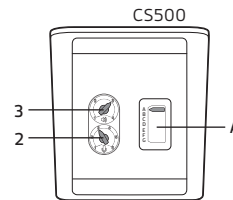

Configuration