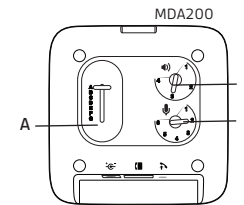

Configuration