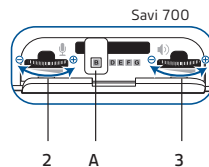

Configuration