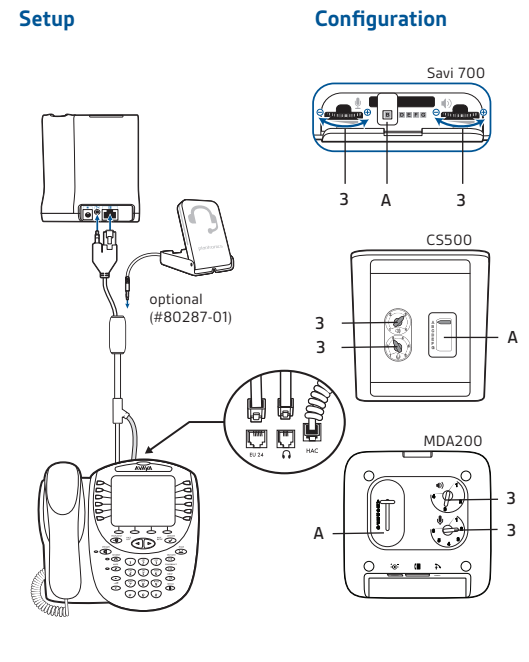

Avaya models: 2420, 4610, 4610SW, 4620, 4620SW, 4621SW, 4622SW, 4625SW, 4630SW, 5420, 5610, 5620, 5621