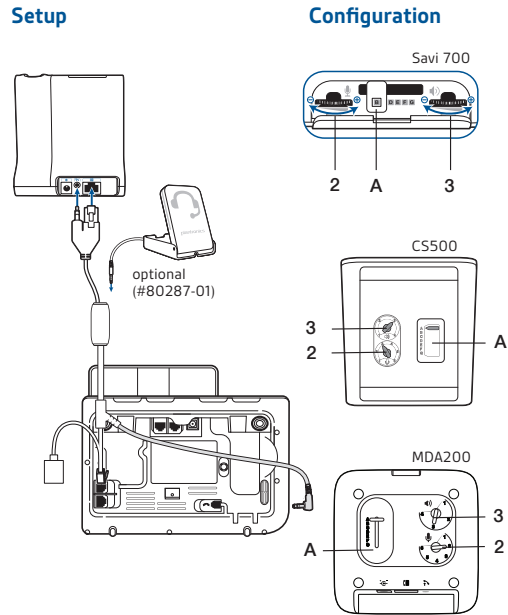

Electronic Hook Switch for Alcatel-Lucent

Alcatel-Lucent

Desk Phone Models
IP Touch 4028, IP Touch 4038, IP Touch 4068, Touch 4029, Touch 4039, My IC 8082

EHS Cable

APA-23*
PN: 38908-11

* APA-23 replaces APA-20 and APA-22

Plantronics Audio Solutions

Savi 700 Series
Wireless headset system manages PC, mobile and desk phone calls

CS500 Series
Wireless headsets manage desk phone calls

MDA200
Enables USB connectivity to the desk phone to manage both PC and desk phone calls

EHS Setup Use the EHS setup below to automatically answer a desk phone call by pressing a button on your Savi 700 Series or CS500 Series headset or MDA200.

Alcatel-Lucent models: IP Touch 4028, 4038, 4068