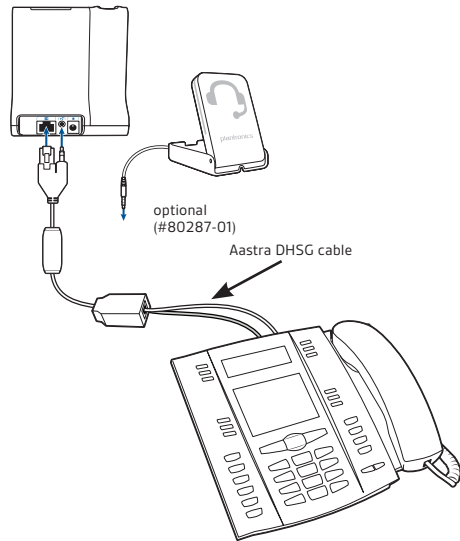

Electronic Hook Switch for Aastra®

AASTRA

Desk Phone Models

- 6739i
- 6753i
- 6755i
- 6757i
- 6757i CT
- Aastra 6771
- Aastra 6773
- Aastra 6775
- Aastra 6773 IP
- Aastra 6775 IP
- Aastra 5370
- Aastra 5380
- Aastra 5370 IP
- Aastra 5380 IP

EHS Cable

APS-11*
PN: 37818-11

* APS-11 replaces APS-10

Plantronics Audio Solutions

Savi® 700 Series
Wireless headset system manages PC, mobile and desk phone calls

CS500™ Series
Wireless headsets manage desk phone calls

MDA200™
Enables USB connectivity to the desk phone to manage both PC and desk phone calls

EHS Setup Use the EHS setup below to automatically answer a desk phone call by pressing a button on your Savi 700 Series or CS500 Series headset or MDA200.

Aastra models: 6771, 6113, 6775, 6773 IP, 6775 IP, 5370, 5380, 5370 IP, 5380 IP, 6753i, 6739i, 6755i, 6757i, 6757i CT

Setup