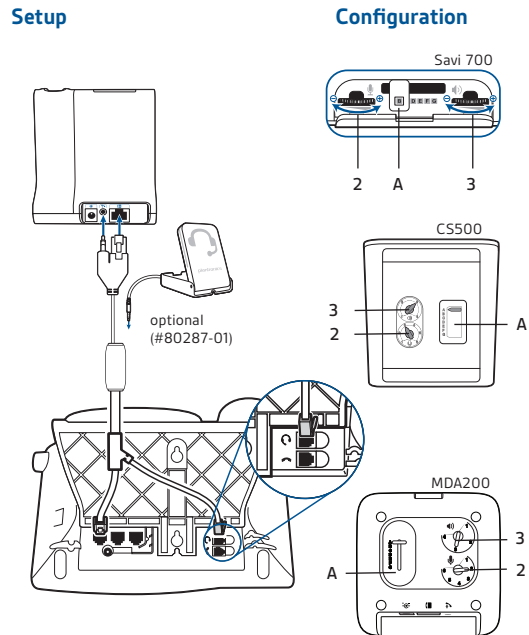

Electronic Hook Switch for Cisco®

APC-41 Cable
7942G
7945G
7962G
7965G
7975G

APU-71 Cable
8961
9951
9971

EHS Cable

APC-41*
PN: 38350-11

APU-71*
PN: 83018-11

* APC-41 replaces APC-40; APU-71 has replaced APT-70

Plantronics Audio Solutions

Savi 700 Series
Wireless headset system manages PC, mobile and desk phone calls

CS500 Series
Wireless headsets manage desk phone calls

MDA200
Enables USB connectivity to the desk phone to manage both PC and desk phone calls

EHS Setup Use the EHS setup below to automatically answer a desk phone call by pressing a button on your Savi 700 Series or CS500 Series headset or MDA200.

Cisco models: 7942G, 7945G, 7962G, 7965G, 7975G