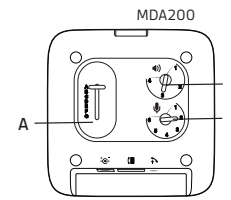

Configuration