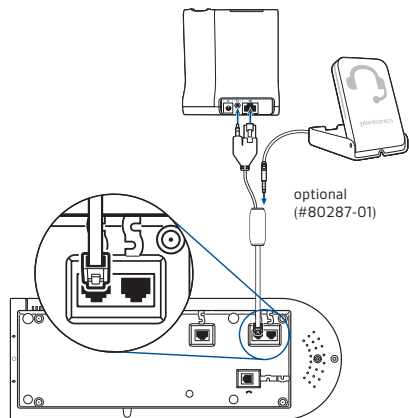

Electronic Hook Switch for Tenovis

TENOVIS

Desk Phone Models

- T3 Classic with Interface Adapter
- T3 IP Classic
- T3 IP II Classic
- T3 IP Classic with Interface Adapter
- TH13
- TM13
- TS13
- T3 Compact
- T3 IP Comfort
- T3 IP II Comfort
- OS 13
- OS33

+

EHS Cable

APT-31*
PN: 37820-11

* APT-31 replaces APT-30

+

Plantronics Audio Solutions

Savi 700 Series
Wireless headset system manages PC, mobile and desk phone calls

CS500 Series
Wireless headsets manage desk phone calls

MDA200
Enables USB connectivity to the desk phone to manage both PC and desk phone calls

EHS Setup Use the EHS setup below to automatically answer a desk phone call by pressing a button on your Savi 700 Series or CS500 Series headset or MDA200.

Tenovis models: T3 Classic with Interface Adapter, T3 IP Classic, T3 IP II Classic T3 Classic with Interface Adapter, TH13, TM13, TS13, T3 Compact, T3 IP Comfort, T3 IP II Comfort, OS 13, OS33

Setup

Configuration