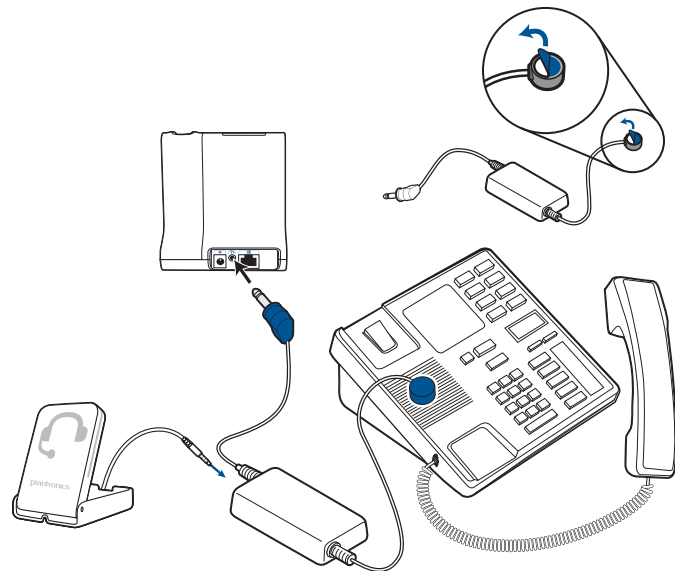

Electronic Hook Switch for ShoreTel®

ShoreTel®
Pure IP Unified Communications Solutions

Desk Phone Models
IP212K IP265 IP560 (g)
IP230 IP560 IP565 (g)
IP655

+

EHS Cable

RD-1
PN: 78887-01

+

Plantronics Audio Solutions

Savi 700 Series
Wireless headset system manages PC, mobile and desk phone calls

CS500 Series
Wireless headsets manage desk phone calls

MDA200
Enables USB connectivity to the desk phone to manage both PC and desk phone calls

EHS Setup Use the EHS setup below to automatically answer a desk phone call by pressing a button on your Savi 700 Series or CS500 Series headset or MDA200.

ShoreTel models: IP 212K, 230, 265, 560, 560G, 560G, 655

Setup

Configuration