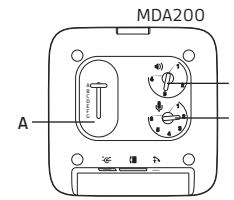

Configuration