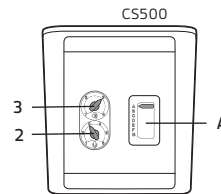

Configuration