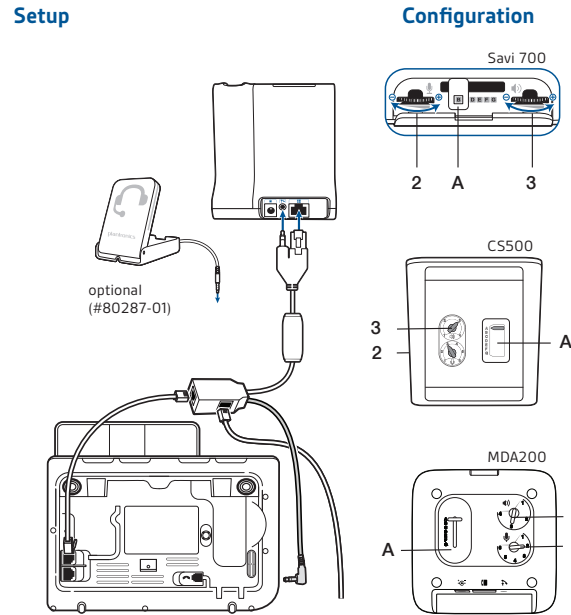

Alcatel-Lucent models: Touch 4029, 4039