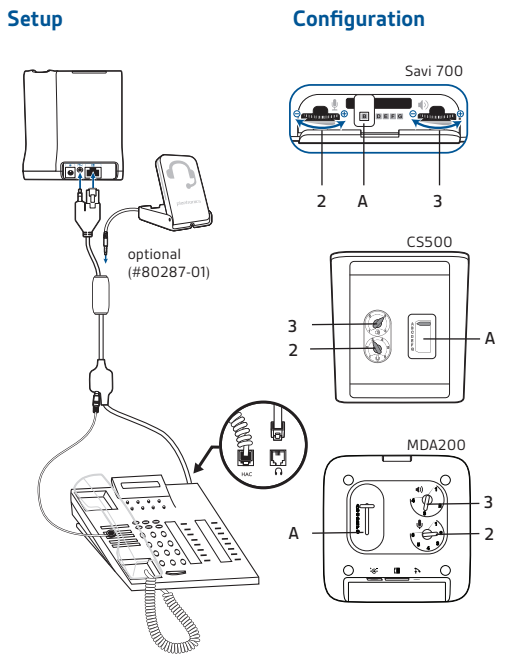

Electronic Hook Switch for Avaya®

AVAYA

APV-63 Cable

1408	9608	9670
1416	9611	9620L
1608	9620	2410
1616	9621	4630
9404	9630	6416D+M
9406	9640	6424D+M
9504	9641G	
9508	9650	

APV-66 Cable

2420	4621SW	5420
4610	4622SW	5610
4610SW	4625SW	5620
4620	4630SW	5621
4620SW		

EHS Cable

APV-63*
PN: 38734-11

APV-66*
PN: 38633-11

* APV-63 replaces APV-62; APV-66 replaces APV-65

Plantronics Audio Solutions

Savi 700 Series
Wireless headset system manages PC, mobile and desk phone calls

CS500 Series
Wireless headsets manage desk phone calls

MDA200
Enables USB connectivity to the desk phone to manage both PC and desk phone calls

EHS Setup Use the EHS setup below to automatically answer a desk phone call by pressing a button on your Savi 700 Series or CS500 Series headset or MDA200.

Avaya models: 1408, 1416, 1608, 1616, 9404, 9406, 9504, 9508, 9608, 9611, 9620, 9621, 9630, 9640, 9641G, 9650, 9670, 9620L