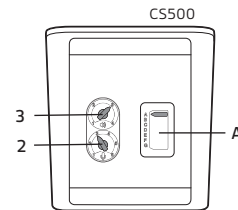

Configuration