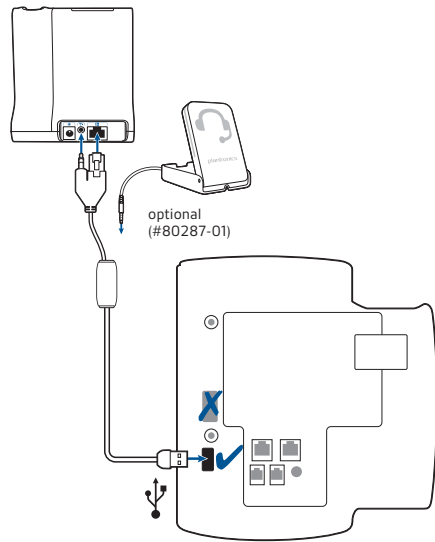

Electronic Hook Switch for Nortel®

NORTEL

Desk Phone Models
1120E 1150E
1140E 1165E

+

EHS Cable

APU-71*
PN: 83018-11

* APU-71 replaces APT-70

+

Plantronics Audio Solutions

Savi 700 Series
Wireless headset system manages PC, mobile and desk phone calls

CS500 Series
Wireless headsets manage desk phone calls

MDA200
Enables USB connectivity to the desk phone to manage both PC and desk phone calls

EHS Setup Use the EHS setup below to automatically answer a desk phone call by pressing a button on your Savi 700 Series or CS500 Series headset or MDA200.

Nortel models: 1120E, 1140E, 1150E, 1165E

Setup

Configuration