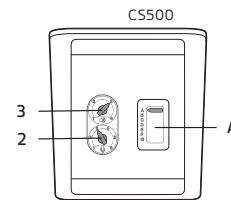

Configuration