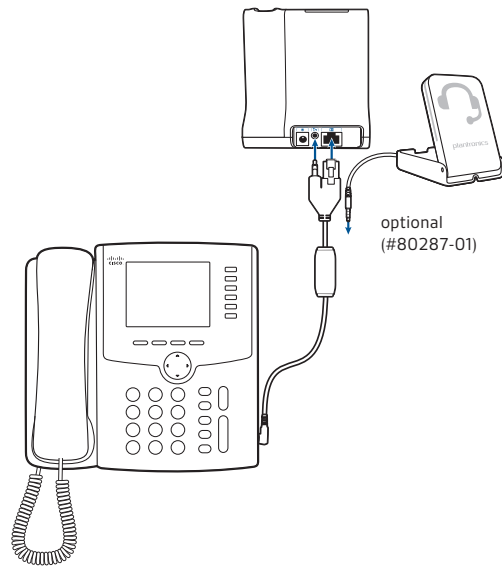

Electronic Hook Switch for Cisco®

+

+

EHS Setup Use the EHS setup below to automatically answer a desk phone call by pressing a button on your Savi 700 Series or CS500 Series headset or MDA200.

Cisco models: SPA512, SPA514, SPA525G2

Setup

Configuration