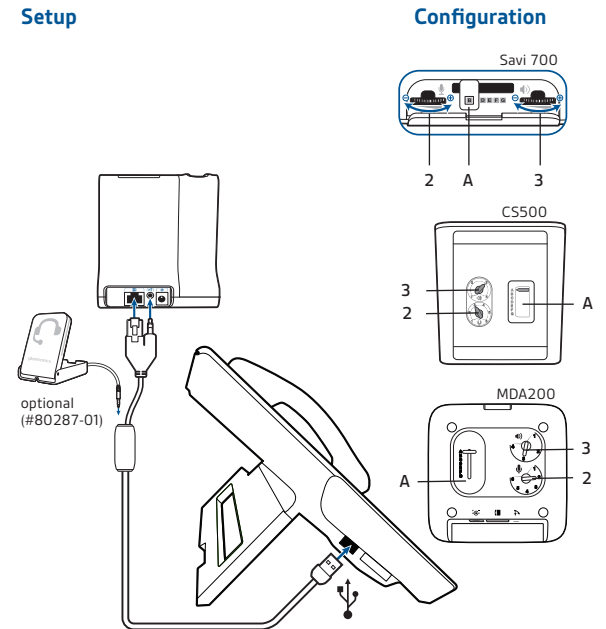

CS500 Series
Wireless headsets manage desk phone calls

MDA200
Enables USB connectivity to the desk phone to manage both PC and desk phone calls

EHS Setup Use the EHS setup below to automatically answer a desk phone call by pressing a button on your Savi 700 Series or CS500 Series headset or MDA200.

Cisco models: 7942G, 7945G, 7962G, 7965G, 7975G

Cisco models: 7942G, 7945G, 7962G, 7965G, 7975G

Cisco models: 8961, 9951, 9971

Electronic Hook Switch for Cisco®

+

+

EHS Setup Use the EHS setup below to automatically answer a desk phone call by pressing a button on your Savi 700 Series or CS500 Series headset or MDA200.