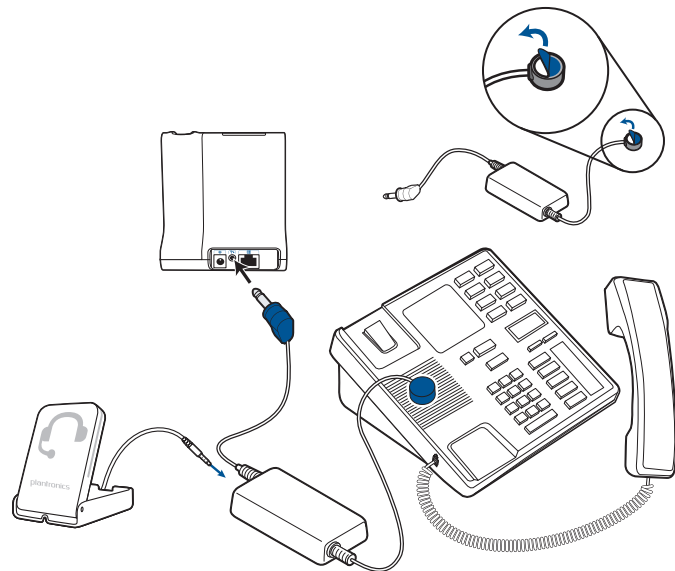

Electronic Hook Switch for Toshiba®

TOSHIBA

Desk Phone Models
DP 5118-DP   IPT 2008-SDL
DP 5130-SDL   IPT 2010-SD
DP 5X22-SD   IPT 2020-SD
DP 5X32-SD

EHS Cable

RD-1
PN: 78887-01

Plantronics Audio Solutions

Savi 700 Series
Wireless headset system manages PC, mobile and desk phone calls

CS500 Series
Wireless headsets manage desk phone calls

MDA200
Enables USB connectivity to the desk phone to manage both PC and desk phone calls

EHS Setup Use the EHS setup below to automatically answer a desk phone call by pressing a button on your Savi 700 Series or CS500 Series headset or MDA200.

Toshiba models: DP 051180-DP, DP 5130-SDL, DP 5X22-SD, DP-5X32, IPT 2008-SDL, IPT 2010-SDL, IPT 2020-SD

Setup

Configuration