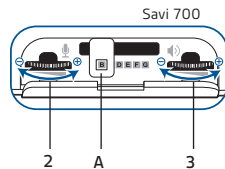

Configuration