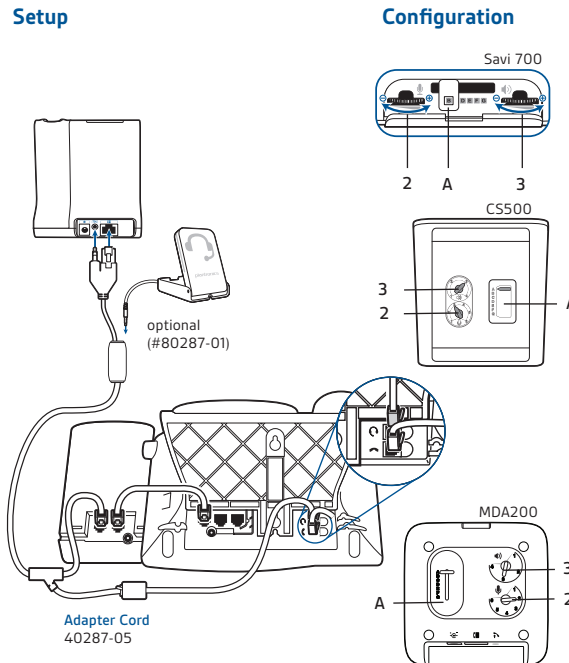

CS500 Series
Wireless headsets manage desk phone calls

MDA200
Enables USB connectivity to the desk phone to manage both PC and desk phone calls

EHS Setup Use the EHS setup below to automatically answer a desk phone call by pressing a button on your Savi 700 Series or CS500 Series headset or MDA200.

Cisco models: 7942G, 7945G, 7962G, 7965G, 7975G

Cisco models: 7942G, 7945G, 7962G, 7965G, 7975G

Cisco models: 8961, 9951, 9971

Electronic Hook Switch for Cisco®

+

+

EHS Setup Use the EHS setup below to automatically answer a desk phone call by pressing a button on your Savi 700 Series or CS500 Series headset or MDA200.