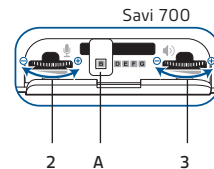

Configuration