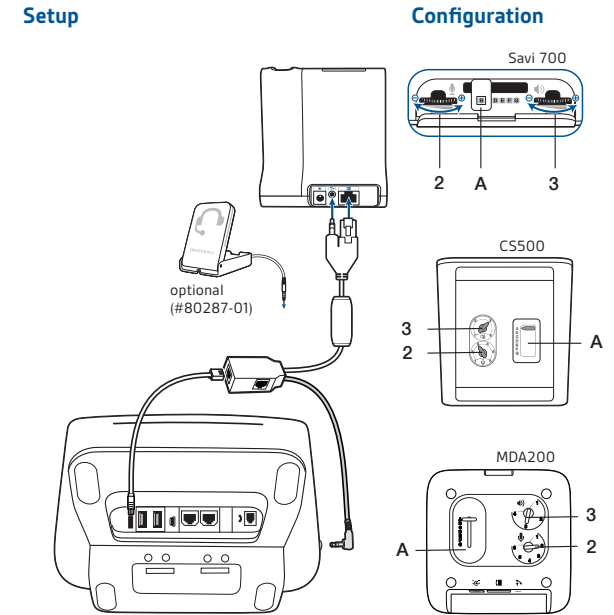

Alcatel-Lucent models: My IC 8082