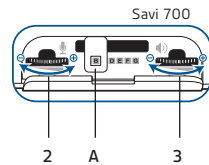

Configuration