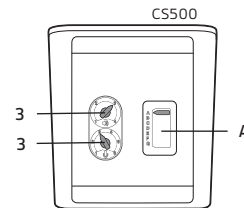

Configuration