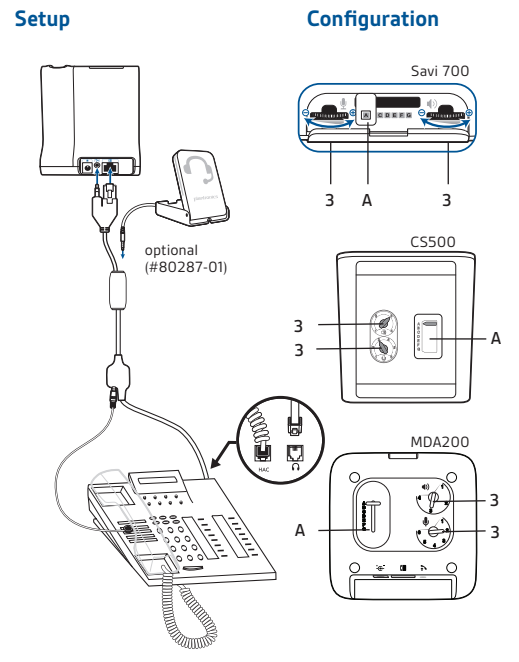

Avaya models: 2410, 4630, 6416D+M, 6424D+M