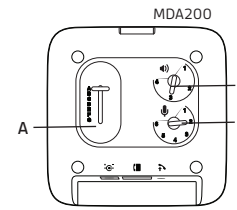

Configuration