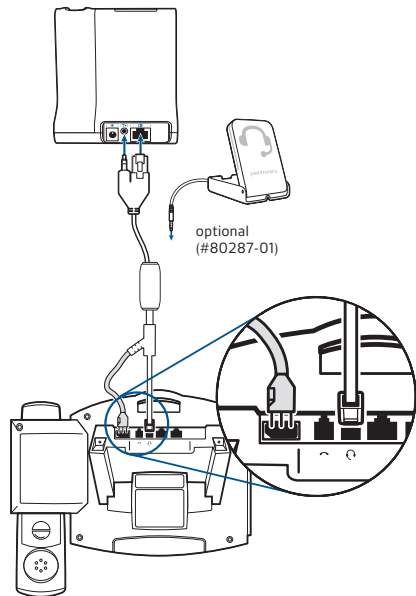

Electronic Hook Switch for Polycom®

Desk Phone Models

- SoundPoint® IP 320
- SoundPoint IP 321
- SoundPoint IP 330
- SoundPoint IP 331
- SoundPoint IP 335
- SoundPoint IP 430
- SoundPoint IP 450
- SoundPoint IP 550
- SoundPoint IP 560
- SoundPoint IP 650
- SoundPoint IP 670
- VVX500
- VVX1500

EHS Cable

* APP-51 replaces APU-50

Plantronics Audio Solutions

EHS Setup Use the EHS setup below to automatically answer a desk phone call by pressing a button on your Savi 700 Series or CS500 Series headset or MDA200.

Polycom models: SoundPoint IP 320, 321, 330, 331, 335, 430, 450, 550, 560, 650, 670, VVX500, VVX1500

Setup

Configuration