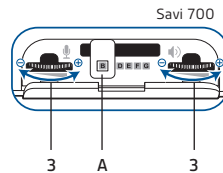

Configuration