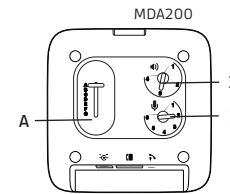

Configuration