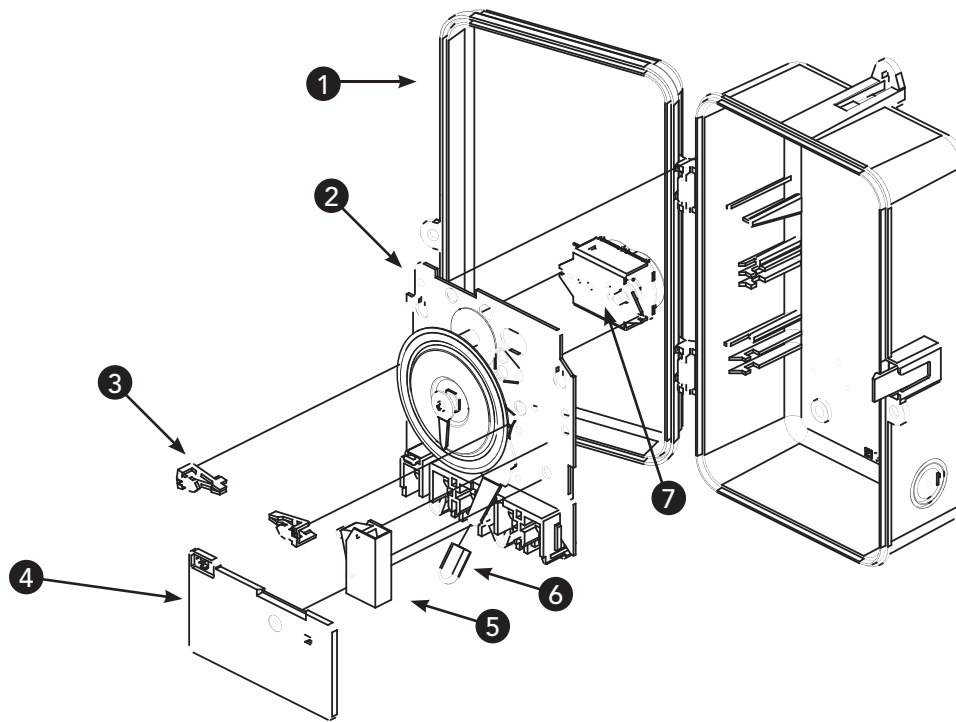

Genuine Pool & Spa Replacement Parts

REPLACEMENT PARTS - POOL/SPA CONTROLS

T100 Series Time Switches

Model No.	Item No. 1	Item No. 2	Item No. 5	Item No. 6
T101P3	2T2502GA	T101M	None	WG1570-10
T101R3	2T2485GA	T101M	None	WG1570-10
T101P201	2T2502GA	T101M201	156T1042A	WG430-10
T101R201	2T2485GA	T101M201	156T1042A	WG430-10
T104P3	2T2502GA	T104M	None	WG1573-10
T104R3	2T2485GA	T104M	None	WG1573-10
T104P201	2T2502GA	T104M201	156T1042A	WG433-10
T104R201	2T2485GA	T104M201	156T1042A	WG433-10

Item No.	Description	Part No.	Shipping Weight (lb.)	*List Price (\$)
1	Enclosure	See Table Above	3.0	83.69
2	Switch Mechanism - Complete	See Table Above	1.5	135.02†
3	Tripper, (1) ON - (1) OFF per pack	156T1978A	0.3	3.33
4	Insulator - Terminals (10) per pack	124T2411A	0.5	15.34
5	Switch - Heater (Fireman)	See Table Above	0.5	27.00
6	Insulator - Slave (10) per pack	156T6738A	0.3	4.77
7	Motor - Clock	See Table Above	0.5	34.21