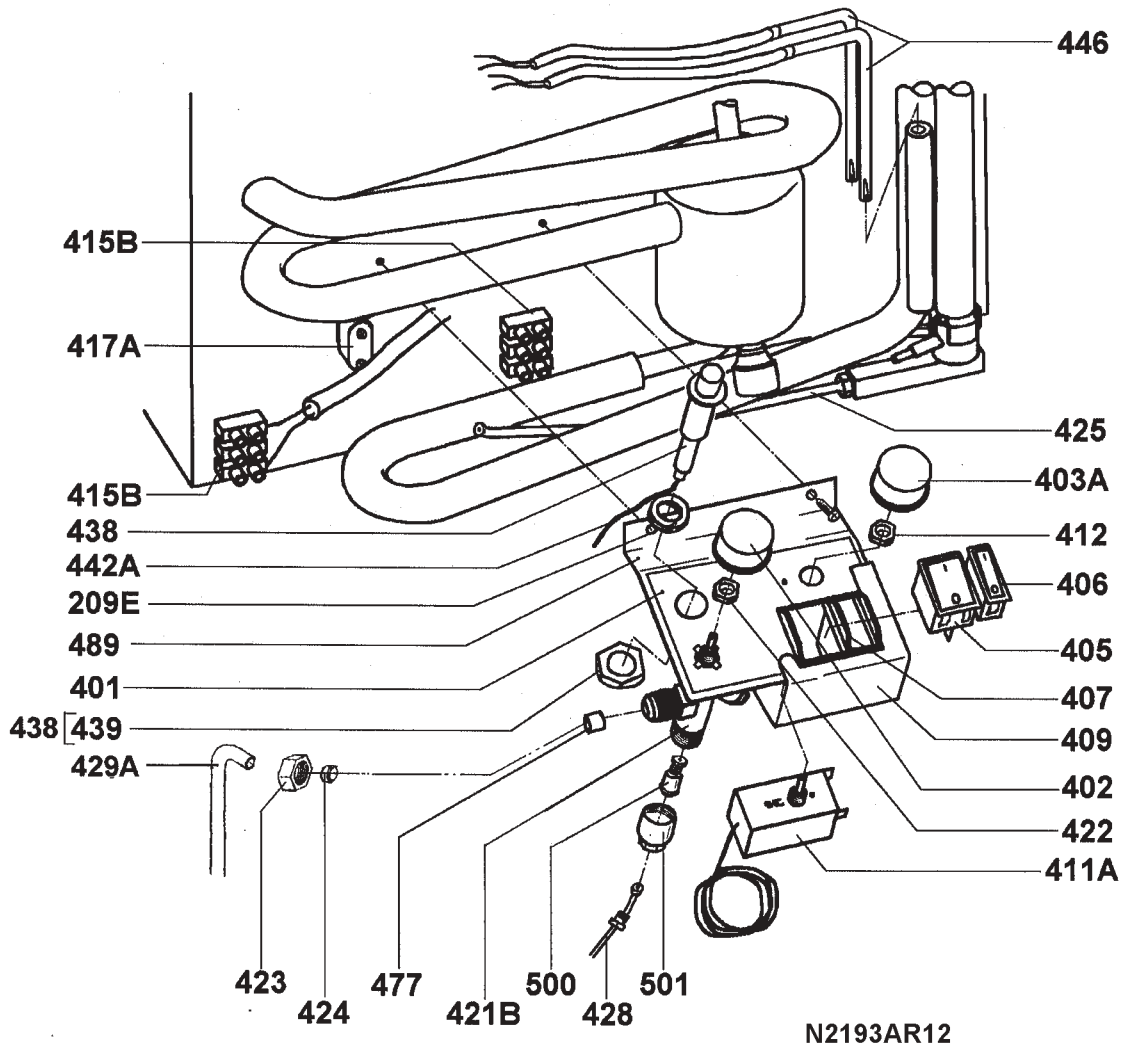

GAS & ELECTRIC COMPONENTS

Only Those Parts Identified With An Index Number Are Available For Service Replacement.

GAS & ELECTRIC COMPONENTS

Index #	Part #	921131022	921131023	921131024	921131025	Description
		A	B	C	D	
401	2951893102	A	B	C	D	Shield, Control Panel
402	2923334458	A	B	C	D	Knob Gas Valve Gray/Brown
403A	2923468355	A	B	C	D	Knob, Thermostat Gray/Brown
405	2951433107	A	B	C	D	Switch, AC Voltage
406	2951398201	A	B	C	D	Switch, DC
407	2923815167	A	B	C	D	Frame, Switch Gray/Brown
409	2952005003	A	B	C	D	Cover, Electric Black
411A	2926528031	A	B	C	D	Thermostat, Electric
412	2927881009	A	B	C	D	Nut 10x0.75
415B	2923466045	A	B	C	D	Terminal Board
417A	2926560000	A	B	C	D	Strain Relief
421B	2951955109	A	B	C	D	Gas Valve
422	2923676007	A	B	C	D	Nut, M12x1
425	2951945001	A	B	C	D	Gas Inlet Pipe
428	2923435230	A	B	C	D	Thermocouple
438	2923024109	A	B	C	D	Piezo Ignitor
442A	2951918040	A	B	C	D	Ignition Cable
446	2951917000	A	B	C	D	Heater 12VDC/115W
	2951996012	A	B	C	D	Heater 120VAC/115W
477	2923191007	A	B	C	D	Filter, Gas
489	2951900105	A	B	C	D	Plate Mounting

Only Those Parts Identified With An Index Number Are Available For Service Replacement.