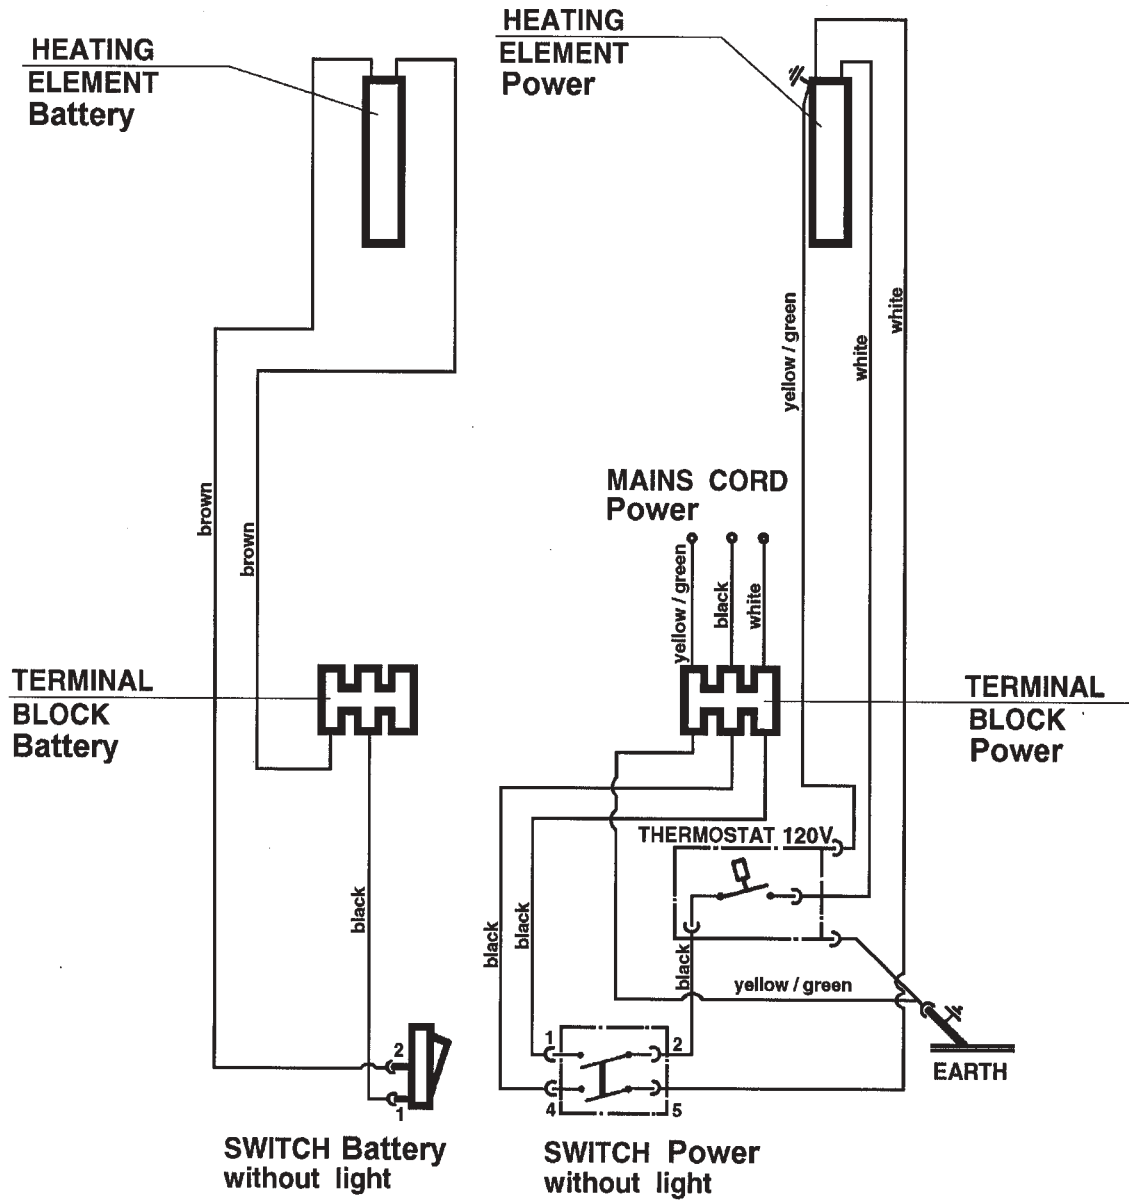

CONTROL & BURNER COMPONENTS

Index #	Part #	921131022	921131023	921131024	921131025	Description
		A	B	C	D	
101	2936360110	A	B	C	D	Cooling Unit
102	2926212602	A	B	C	D	Flue Baffle
103	2924082205	A	B	C	D	Sleeve, Boiler
104	2926680139	A	B	C	D	Insulation Boiler
105	2924979004	A	B	C	D	Top Cover, Boiler
106	2924089002	A	B	C	D	Bottom Cover, Boiler
108	2923430603	A	B	C	D	Burner
110	2922033044	A	B	C	D	Jet, #45
111	2923626002	A	B	C	D	Electrode
114	2952083018	A	B	C	D	Cover, Burner
117	2952444301	A	B	C	D	T-Pipe
125	2952435408	A	B	C	D	ScrewM4x6
126	2926559036	A	B	C	D	Lock Washer
327	2106626100	A	B	C	D	Nut

Only Those Parts Identified With An Index Number Are Available For Service Replacement.

WIRING DIAGRAM

N292682750EN