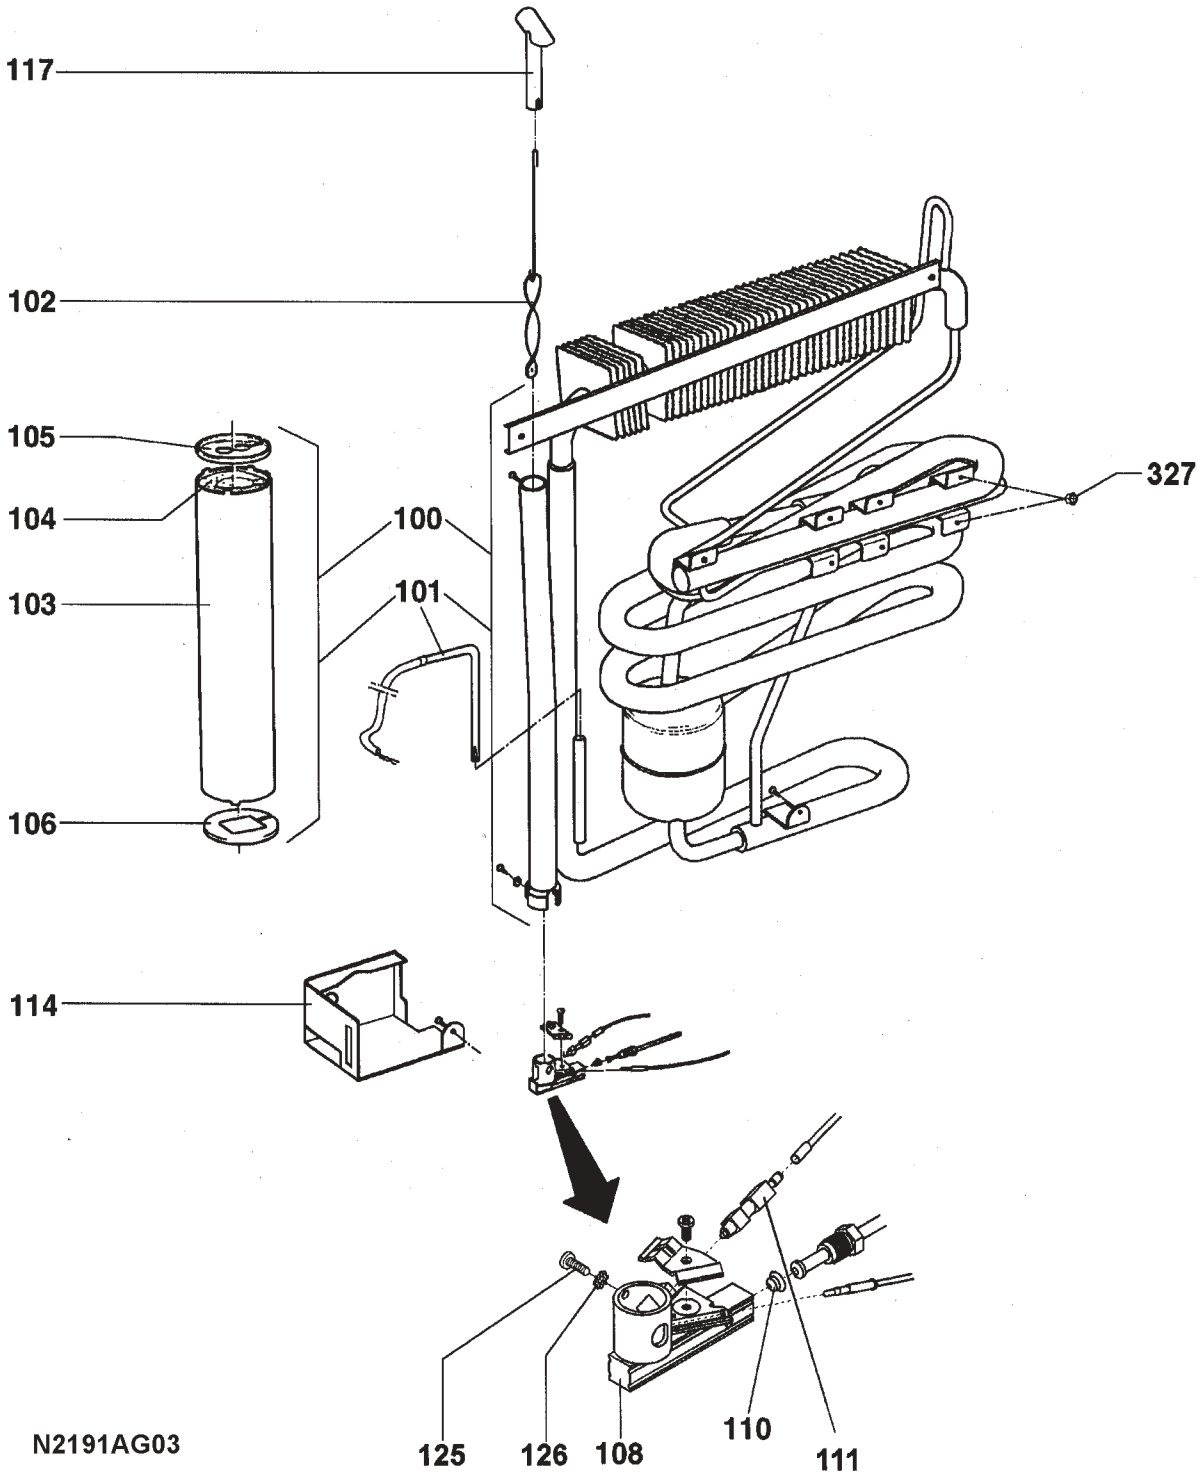

CONTROL & BURNER COMPONENTS

N2191AG03

Only Those Parts Identified With An Index Number Are Available For Service Replacement.

CONTROL & BURNER COMPONENTS

Index #	Part #	921131022	921131023	921131024	921131025	Description
		A	B	C	D	
101	2936360110	A	B	C	D	Cooling Unit
102	2926212602	A	B	C	D	Flue Baffle
103	2924082205	A	B	C	D	Sleeve, Boiler
104	2926680139	A	B	C	D	Insulation Boiler
105	2924979004	A	B	C	D	Top Cover, Boiler
106	2924089002	A	B	C	D	Bottom Cover, Boiler
108	2923430603	A	B	C	D	Burner
110	2922033044	A	B	C	D	Jet, #45
111	2923626002	A	B	C	D	Electrode
114	2952083018	A	B	C	D	Cover, Burner
117	2952444301	A	B	C	D	T-Pipe
125	2952435408	A	B	C	D	ScrewM4x6
126	2926559036	A	B	C	D	Lock Washer
327	2106626100	A	B	C	D	Nut

Only Those Parts Identified With An Index Number Are Available For Service Replacement.