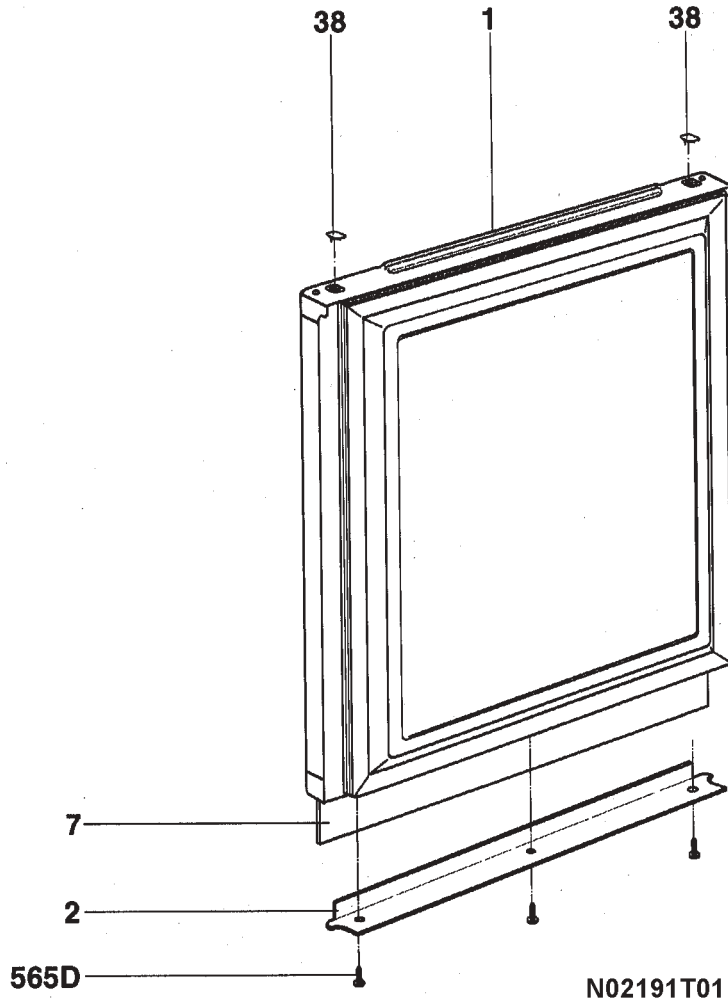

DOOR ASSEMBLY

Index #	Part #	921131022	921131023	921131024	921131025	Description
		A	B	C	D	
1	2936361407	A	B	C	D	Door, Complete
2	2951240155	A	B	C	D	Trim, Door Gray/Brown
38	2951297056	A	B	C	D	Cover Gray/Brown
565D	7296279016	A	B	C	D	Screw, C 3.5 x 9.5