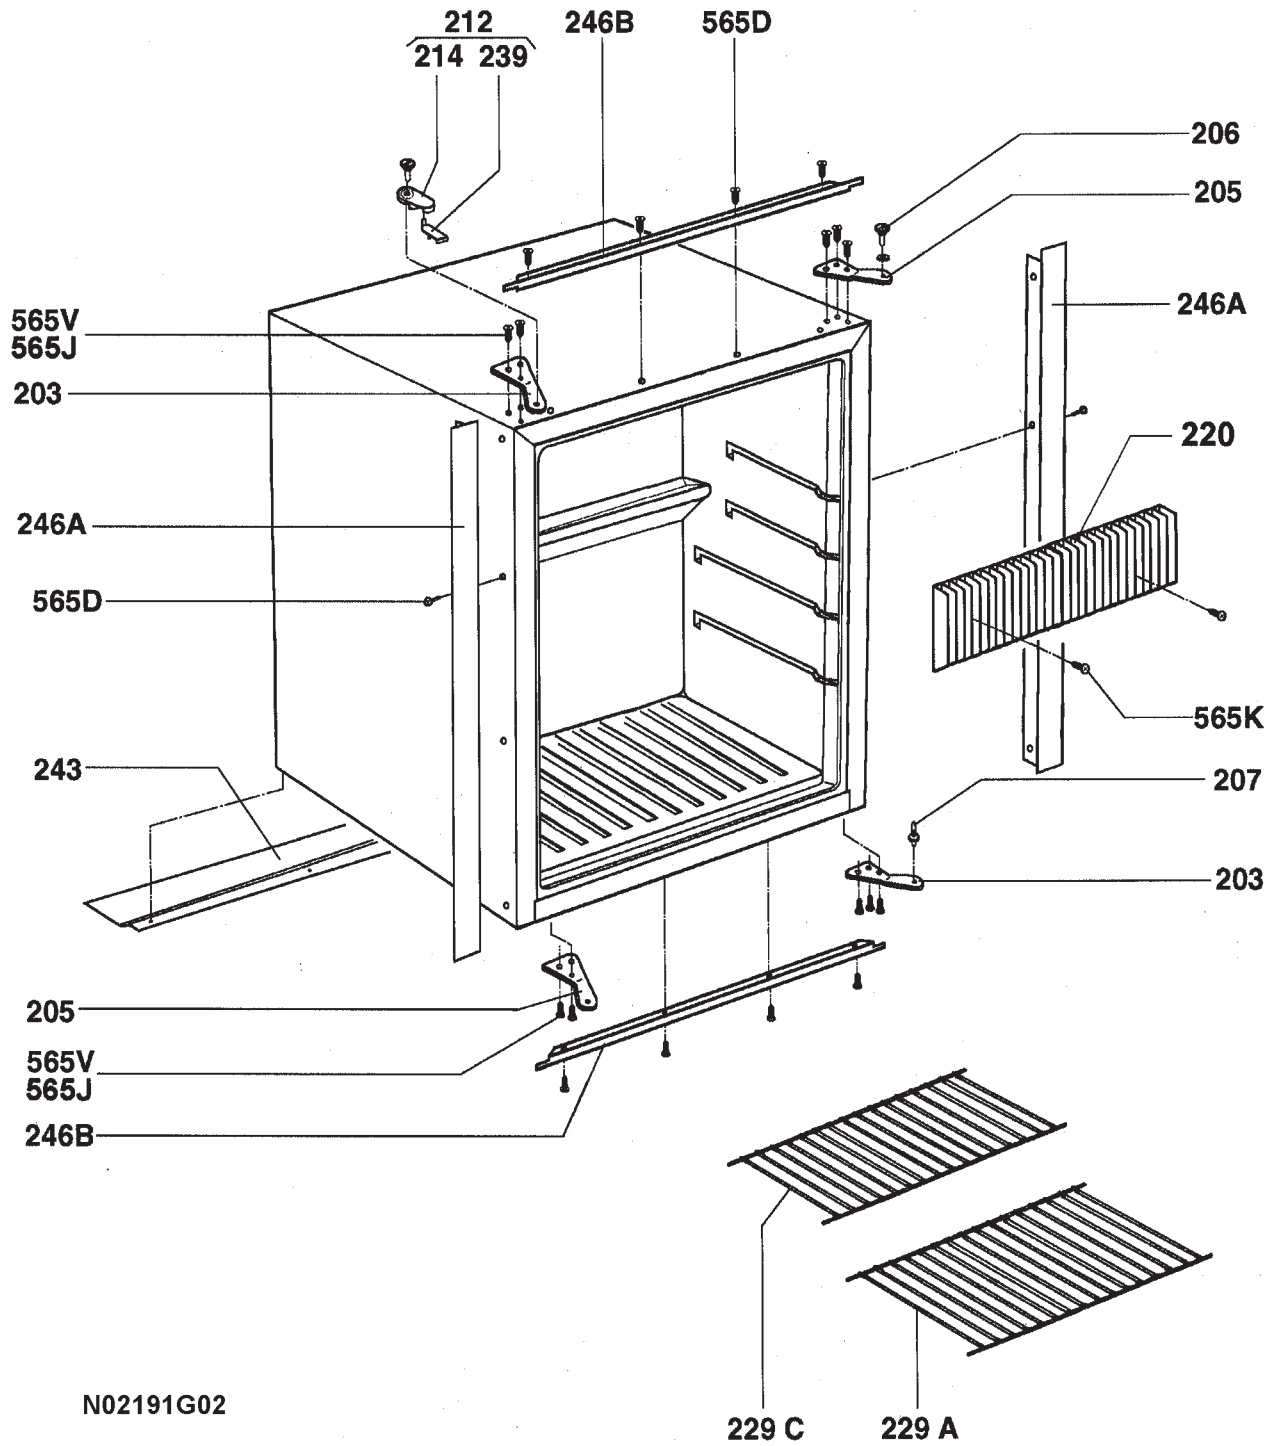

SPECIFICATIONS

Model	RM2193
Product Number*	921131022 921131023 921131024 921131025
Energy Source	12VDC, 120VAC, Gas
AC Heating Element	
Amperage	1.2
Ohm Resis. +/- 10%	104
Wattage	115
DC Heating Element	
Watts	115
Amperage	9.58
BTU's Gas Burner	
Low	293
High	635
Jet Size	45
Flue Baffle	
Size	4-3/4" x 9/16"
Wire Length	3"
* Product number located on refrigerator data plate.	

DOOR ASSEMBLY

Index #	Part #	921131022	921131023	921131024	921131025	Description
		A	B	C	D	
1	2936361407	A	B	C	D	Door, Complete
2	2951240155	A	B	C	D	Trim, Door Gray/Brown
38	2951297056	A	B	C	D	Cover Gray/Brown
565D	7296279016	A	B	C	D	Screw, C 3.5 x 9.5

Only Those Parts Identified With An Index Number Are Available For Service Replacement.

CABINET, COMPONENTS

N02191G02

CABINET, COMPONENTS

Index #	Part #	921131022	921131023	921131024	921131025	Description
		A	B	C	D	
203	2951888003	A	B	C	D	Hinge, Upper LH Lower RH
205	2951889001	A	B	C	D	Hinge, Upper RH Lower LH
206	2923005009	A	B	C	D	Bolt, Hinge, Chrome
207	2926265006	A	B	C	D	Bolt, Hinge, Chrome
212	2951880109	A	B	C	D	Door Lock, Complete Gray/Brown
214	2951964119	A	B	C	D	Door Lock Gray/Brown
220	2412606606	A	B	C	D	Fins
229A	2951892054	A	B	C	D	Shelf 282x357mm
229C	2951891056	A	B	C	D	Shelf 233x375mm
239	2951883012	A	B	C	D	Support Door Lock Gray/Brown
243	2951896006	A	B	C	D	Mounting Rail L=356mm
246A	2951886015	A	B	C	D	Frame, Side L=539mm
246B	2951887013	A	B	C	D	Frame, Top L=440mm
565D	7296279016	A	B	C	D	Screw, C 3.5x9.5
565J	7296342012	A	B	C	D	Screw, B8x13
565K	2951230008	A	B	C	D	Screw, B4.8x19