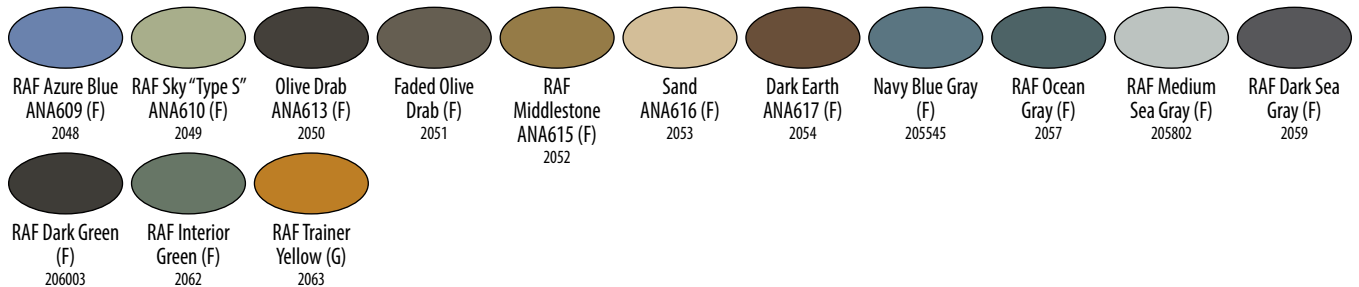

Gray Sandable (F) 1/2 oz. - B-278109
 Super Fine Gray (F) 1/2 oz. - B-2782
 Super Fine White (F) 3.0 oz. -
 S-296103, 2961C (C)
 Gray Sandable (F) 3.0 oz. -
 S-298106, 2981C (C)
 Super Fine Gray (F) 3.0 oz. -
 S-2982, 2982C (C)

Decal Solutions-

Enamel
(Bottle 1/2 oz.)
 Solvent Solution - 2145
 Setting Solution - 2146

Figure - (Bottle 1/2 oz.)

US Military - (Bottle 1/2 oz.)

WW II US/United Kingdom - (Bottle 1/2 oz.)

WW II German Luftwaffe - RLM - (Bottle 1/2 oz.)

B-Bottle | S-Spray | (F)-Flat | (G)-Gloss | (SG)-Semi-gloss | (C)-Canada Due to variations in printing, color match to paint cannot be guaranteed. Always test before use.

MODEL MASTER™

International Military & Figure Enamel Paints