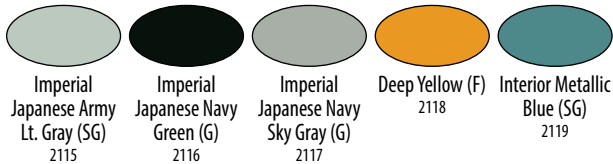

WW II Russian - (Bottle 1/2 oz.)