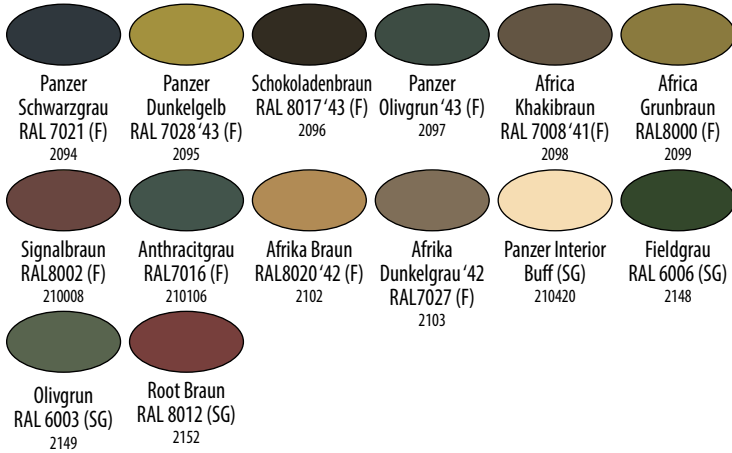

MODEL MASTER™

International Military & Figure Enamel Paints

WW II German Panzer - (Bottle 1/2 oz.)

WW II Italian - (Bottle 1/2 oz.)