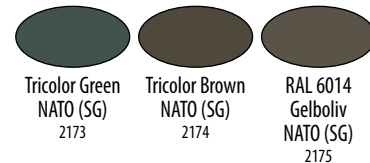

Gray Sandable (F) 1/2 oz. - B-278109
 Super Fine Gray (F) 1/2 oz. - B-2782
 Super Fine White (F) 3.0 oz. -
 S-296103, 2961C (C)
 Gray Sandable (F) 3.0 oz. -
 S-298106, 2981C (C)
 Super Fine Gray (F) 3.0 oz. -
 S-2982, 2982C (C)

Decal Solutions-

Enamel
(Bottle 1/2 oz.)
 Solvent Solution - 2145
 Setting Solution - 2146

Figure - (Bottle 1/2 oz.)

US Military - (Bottle 1/2 oz.)

WW II US/United Kingdom - (Bottle 1/2 oz.)

WW II German Luftwaffe - RLM - (Bottle 1/2 oz.)

B-Bottle | S-Spray | (F)-Flat | (G)-Gloss | (SG)-Semi-gloss | (C)-Canada Due to variations in printing, color match to paint cannot be guaranteed. Always test before use.

MODEL MASTER™

International Military & Figure Enamel Paints

Naval - (Bottle 1/2 oz.)

Modern Nato - (Bottle 1/2 oz.)

Stains - (Bottle 1/2 oz.)

B-Bottle | S-Spray | (F)-Flat | (G)-Gloss | (SG)-Semi-gloss | (C)-Canada Due to variations in printing, color match to paint cannot be guaranteed. Always test before use.