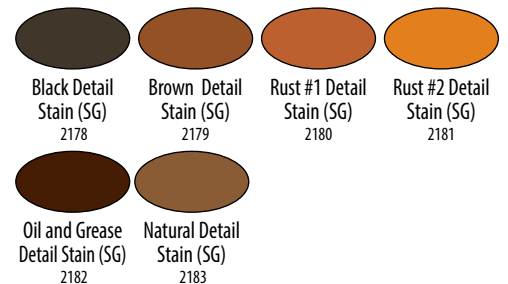

Gray Sandable (F) 1/2 oz. - B-278109
 Super Fine Gray (F) 1/2 oz. - B-2782
 Super Fine White (F) 3.0 oz. -
 S-296103, 2961C (C)
 Gray Sandable (F) 3.0 oz. -
 S-298106, 2981C (C)
 Super Fine Gray (F) 3.0 oz. -
 S-2982, 2982C (C)

Decal Solutions-

Enamel
(Bottle 1/2 oz.)
 Solvent Solution - 2145
 Setting Solution - 2146

Figure - (Bottle 1/2 oz.)

US Military - (Bottle 1/2 oz.)

WW II US/United Kingdom - (Bottle 1/2 oz.)

WW II German Luftwaffe - RLM - (Bottle 1/2 oz.)

B-Bottle | S-Spray | (F)-Flat | (G)-Gloss | (SG)-Semi-gloss | (C)-Canada Due to variations in printing, color match to paint cannot be guaranteed. Always test before use.

MODEL MASTER™

International Military & Figure Enamel Paints

Naval - (Bottle 1/2 oz.)

Modern Nato - (Bottle 1/2 oz.)

Stains - (Bottle 1/2 oz.)

B-Bottle | S-Spray | (F)-Flat | (G)-Gloss | (SG)-Semi-gloss | (C)-Canada Due to variations in printing, color match to paint cannot be guaranteed. Always test before use.