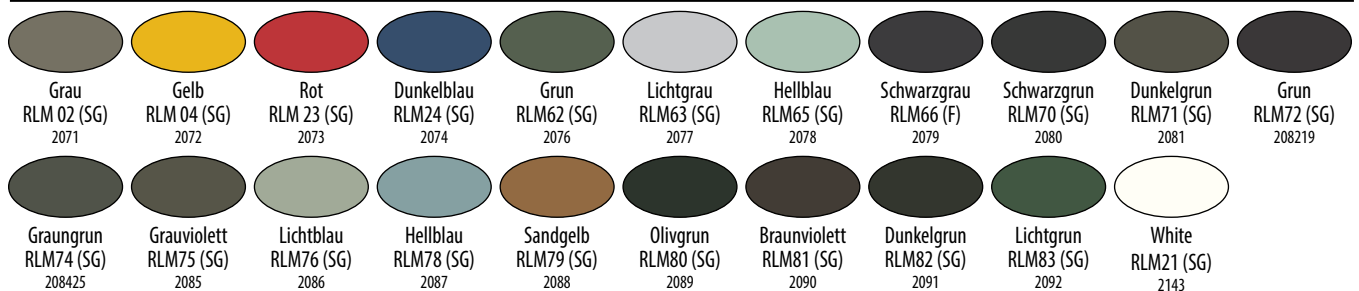

Gray Sandable (F) 1/2 oz. - B-278109
 Super Fine Gray (F) 1/2 oz. - B-2782
 Super Fine White (F) 3.0 oz. -
 S-296103, 2961C (C)
 Gray Sandable (F) 3.0 oz. -
 S-298106, 2981C (C)
 Super Fine Gray (F) 3.0 oz. -
 S-2982, 2982C (C)

Top Coats - Lacquer

(Bottle)
 Flat 1.0 oz. - 201503
 Semi-Gloss 1.0 oz. - 201616
 Gloss 2.0 oz. - 2017

Thinners

(Bottle 1-3/4 oz.)
 Lacquer 1.0 oz. - 2018
 Enamel 1-3/4 oz. - 1156XT
 Airbrush Enamel 1-3/4 oz - 1789X

Decal Solutions-

Enamel
(Bottle 1/2 oz.)
 Solvent Solution - 2145
 Setting Solution - 2146

Figure - (Bottle 1/2 oz.)

US Military - (Bottle 1/2 oz.)

WW II US/United Kingdom - (Bottle 1/2 oz.)

WW II German Luftwaffe - RLM - (Bottle 1/2 oz.)

B-Bottle | S-Spray | (F)-Flat | (G)-Gloss | (SG)-Semi-gloss | (C)-Canada Due to variations in printing, color match to paint cannot be guaranteed. Always test before use.

MODEL MASTER™

International Military & Figure Enamel Paints