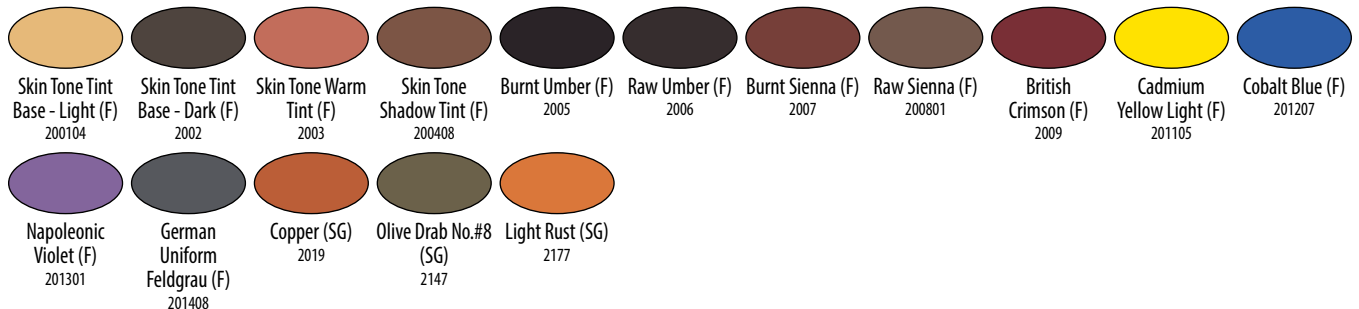

MODEL MASTER™

International Military & Figure Enamel Paints

Primers - Enamel

Gray (SG) 1/2 oz. - B-2737
White (SG) 1/2 oz. - B-2748
Gray (SG) 3.0 oz. - S-2937
White (SG) 3.0 oz. - S-2948

Primers - Lacquer

Gray Sandable (F) 1/2 oz. - B-278109
Super Fine Gray (F) 1/2 oz. - B-2782
Super Fine White (F) 3.0 oz. -
S-296103, 2961C (C)
Gray Sandable (F) 3.0 oz. -
S-298106, 2981C (C)
Super Fine Gray (F) 3.0 oz. -
S-2982, 2982C (C)

Top Coats - Lacquer

(Bottle)
Flat 1.0 oz. - 201503
Semi-Gloss 1.0 oz. - 201616
Gloss 2.0 oz. - 2017

Thinners

(Bottle 1-3/4 oz.)
Lacquer 1.0 oz. - 2018
Enamel 1-3/4 oz. - 1156XT
Airbrush Enamel 1-3/4 oz - 1789X

Decal Solutions-

Enamel
(Bottle 1/2 oz.)
Solvent Solution - 2145
Setting Solution - 2146

Figure - (Bottle 1/2 oz.)

US Military - (Bottle 1/2 oz.)