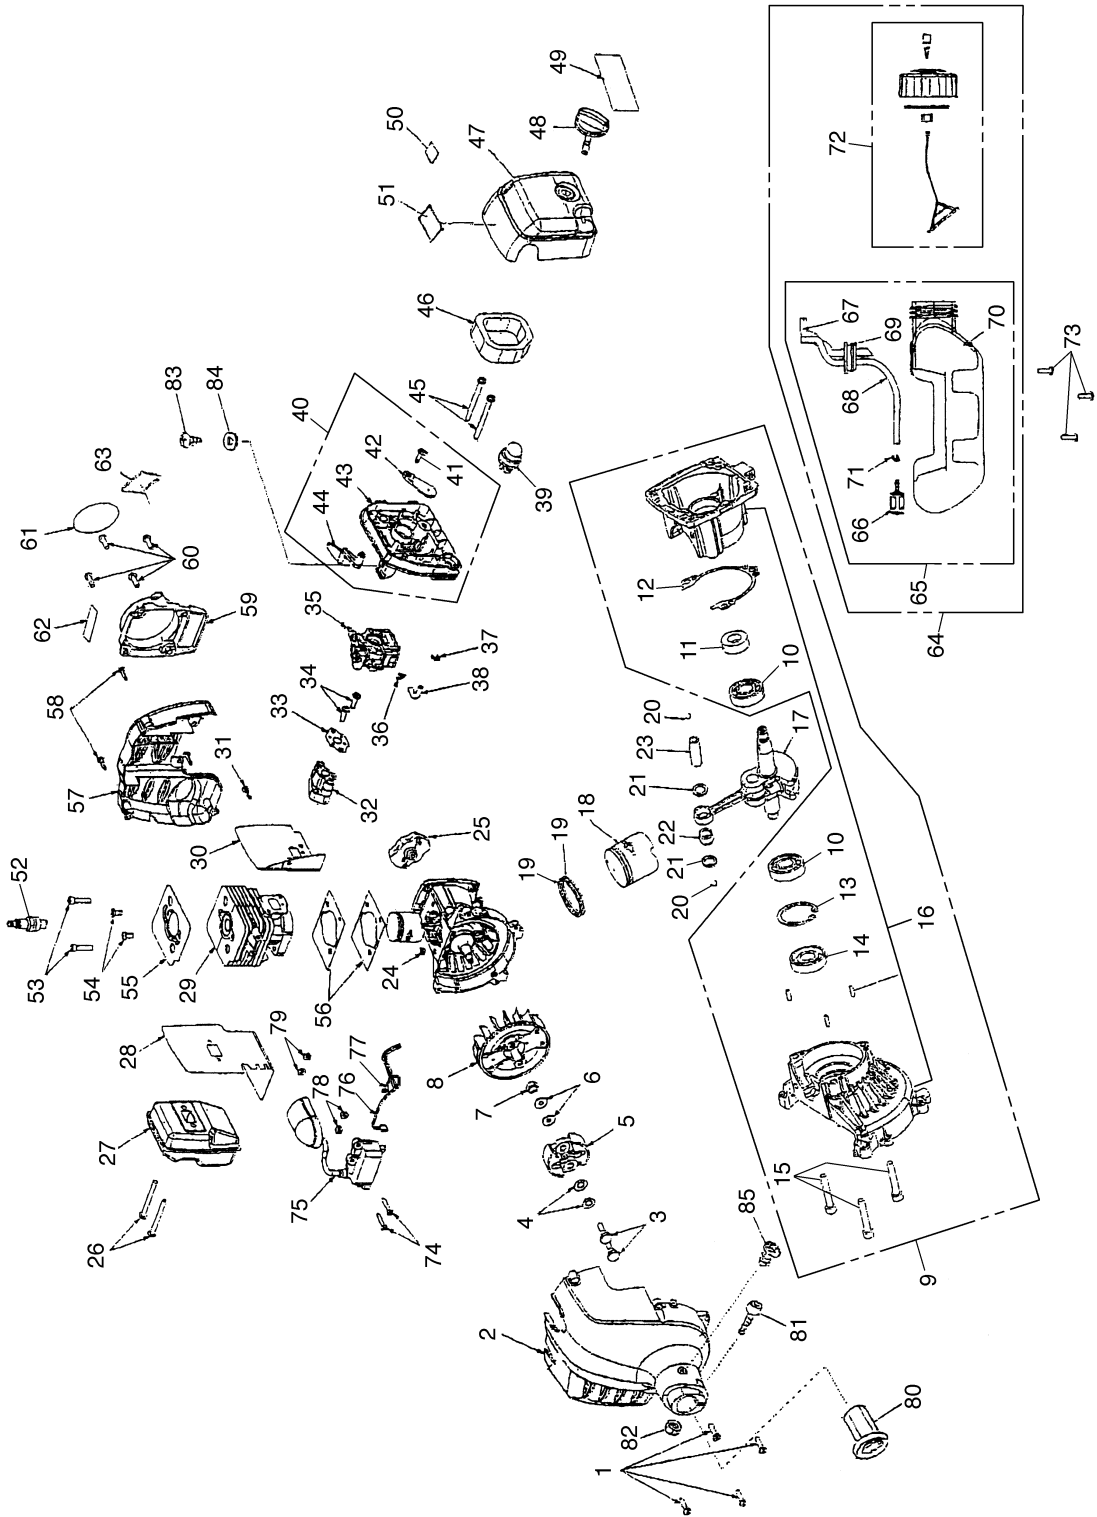

12. Parts list

Fig.2 ENGINE UNIT BT250 (S/N KU40001 and up)

Fig.2 ENGINE UNIT BT250 (S/N KU40001 and up)

Key#	Part Number	Description	Q'ty	Key#	Part Number	Description	Q'ty
1	6634401	SCREW	4	47	3099904	COVER ASSY	1
2	3075406	FRONT HOUSING	1	48	5946101	KNOB	1
3	6635301	SCREW CLUTCH	2	49	9506501	DECAL	1
4	6969601	WASHER CURVED	2	50	9506009	DECAL(To Start)	1
5	3075603	CLUTCH ASSY	1	51	9506011	DECAL(caution)	1
6	6969501	WASHER PLAIN	2	52	8714402	SPARK PLUG	1
7	6968901	NUT	1	53	6634201	CAP SCREW	2
8	6457403	ROTOR	1	54	6635102	SCREW TORX	2
9	4309501	CRANKCASE&SHAFT ASSY	1	55	6300221	PLATE FIN	1
10	6968501	• BEARING	2	56	9070901	GASKET CYLINDER	2
11	5987501	• SEAL	1	57	5947001	REAR HOUSING	1
12	9071301	GASKET CASE	1	58	6656301	SCREW TORX	3
13	6968401	• RING	1	59	3075304	RECOIL ASSY	1
14	5687401	• SEAL	1	60	6635101	SCREW TORX	4
15	6634801	• SCREW	3	61	9506401	DECAL STARTER	1
16	3075003	• CRANKCASE ASSY	1	62	9506010	DECAL(E Start)	1
17	3090101	CRANKSHAFT ASSY	1	63	9509001	DECAL(EMISSION)	1
18	6457303	PISTON	1	64	3075804	TANK&CAP ASSY	1
19	6969001	RING	2	65	3075705	• TANK ASSY	1
20	6969101	CLIP RING	2	66	3075904	•• FILTER	1
21	6968701	WASHER	2	67	5687901	•• PIPE RETURN	1
22	6997001	NEEDLE BEARING	1	68	5688001	•• PIPE FUEL	1
23	6230101	WRIST PIN	1	69	5687801	•• TANK GROMMET	1
24	6968801	KEY	1	70	5835901	•• TANK	1
25	4300401	PULLEY ASSY	1	71	6976501	•• CLIP	1
26	6634701	BOLT MAFFLER	2	72	3075803	• CAP ASSY	1
27	3074802	MUFFLER & arrester	1	73	6635401	BOLT TORX	3
28	6300206	MUFFLER GASKET	1	74	6634901	BOLT TORX	2
29	6457003	CYLINDER	1	75	2917803	COIL&BOOT ASSY	1
30	9071102	GASKET INSULATOR	1	76	2914301	LEAD ASSY(BLACK)	1
31	6634502	SCREW TORX	1	77	2914302	LEAD ASSY(RED)	1
32	5994702	INSULATOR	1	78	5946201	SPACER	2
33	9071103	GASKET CABURETOR	1	79	6996901	WASHER	2
34	6634402	SCREW TORX	2	80	848-EU0-53D0	CUSHION	1
35	3074502	CARBURETOR	1	81	01252-30630	BOLT	1
36	6970001	CLIP HOSE	1	82	1565-12140	NUT	1
37	6969901	CLIP HOSE	1	83	2630-31950	SCREW	1
38	5688002	PLASTIC RUBBER TUBING	1	84	1484-86280	WASHER	1
39	3078001	PRIMER ASSY	1	85	5883-32160	SCREW	1
40	3097402	CHOKE LEVER&PLATE ASSY	1				
41	6634501	• SCREW TORX	1				
42	5994601	• CHOKE PLATE	1				
43	4315001	• CARBURETOR PLATE	1				
44	5945801	• CHOKE LEVER	1				
45	6634601	BOLT CARBURETOR	2				
46	5687301	ELEMENT	1				