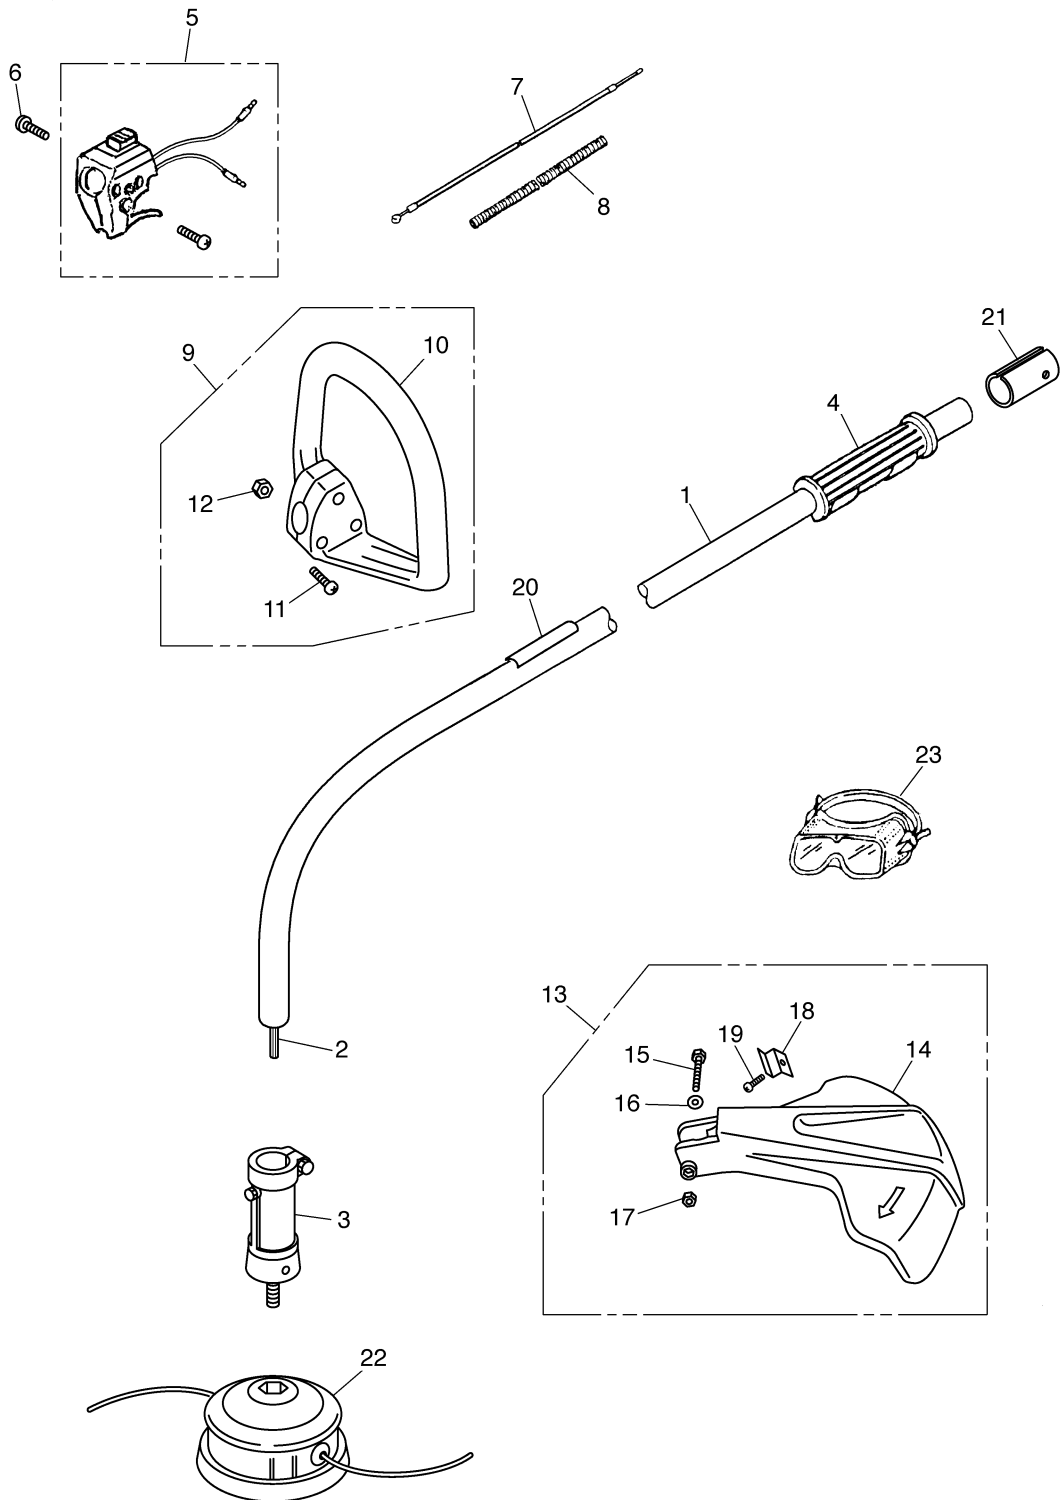

APPLICABLE SERIAL NUMBERS :

March. 2004

DRIVE UNIT 40400101 and up

ENGINE UNIT KU40001 and up

12. Parts list

Fig.1 DRIVE UNIT BT250 (S/N 40400101 and up)

Fig.1 DRIVE UNIT BT250 (S/N 40400101 and up)

Key#	Part Number	Description	Q'ty	Key#	Part Number	Description	Q'ty
1	BT25-50810	PIPE COMP.	1				
2	BT25-50710	DRIVE SHAFT	1				
3	BT25-50910	HOUSING ASSY	1				
4	BT25-50610	GRIP	1				
5	BT25-50510	LEVER ASSY	1				
6	BT25-50520	SCREW	1				
7	1855-82100	CABLE ASSY	1				
8	BT25-80100	TUBE	1				
9	BT25-50400	HANDLE ASSY	1				
10	BT25-50410	• HANDLE	1				
11	0263-90530	• SCREW	3				
12	B1181-000504	• NUT	3				
13	BT25-80810	GUARD ASSY	1				
14	BT25-80840	• GUARD	1				
15	01000-69820	• BOLT	1				
16	00311-06000	• WASHER	1				
17	00217-06000	• NUT	1				
18	BT25-80830	• BLADE	1				
19	01500-69830	• SCREW	1				
20	BT25-90910	PLATE, name	1				
21	BT25-90810	SPACER	1				
22	BT25-90100	TAP HEAD	1				
23	T3002-91190	GOGGLE	1				